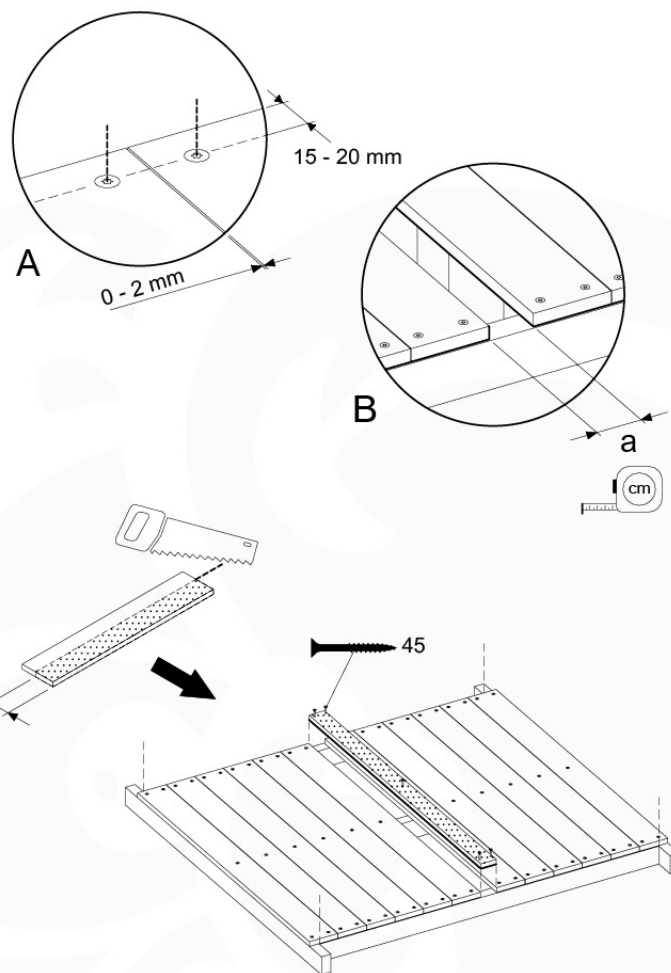

Foundation Plan - P06 - 27-11-2020 - v3

04 Base Tower

BT11

	PartNo	PartName	QTY.
Hardware Pack	001_406	Stealth Screw 8x45	10
	002_220	Gap Point Screw T25 - 5x45	118
	002_223	Gap Point Screw T25 - 5x80	20
Other	007_001	Ground-anchor	2
Hardware Pack	022_31x	bpc-base version 3	8
	022_84x	bpc cover	8
Timber	A240	Post 70x70 L2400	4
	C114	Beam 1140 mm	5
	D100	Board 1000 mm	11-14
	D114	Board 1140 mm	12

Base Tower NL - P06 - BT11 - 30-11-2020 - v3.0

04-1

04-2

04-3

04-4

05 Balustrade (2x)

BL04

	PartNo	PartName	QTY.
Hardware Pack	002_220	Gap Point Screw T25 - 5x45	24
	002_223	Gap Point Screw T25 - 5x80	4
Timber	C114	Beam 1140 mm	1
	D65	Board 650 mm	6