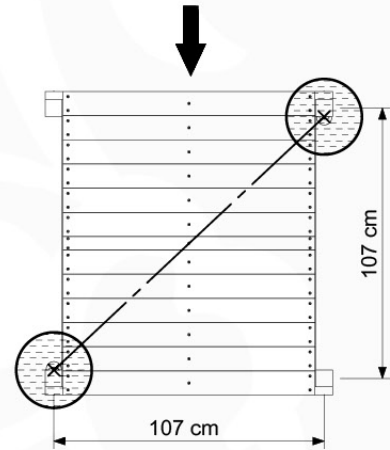

09 Ground Anchors

GA05

Parts:
Hardware Package Tower →