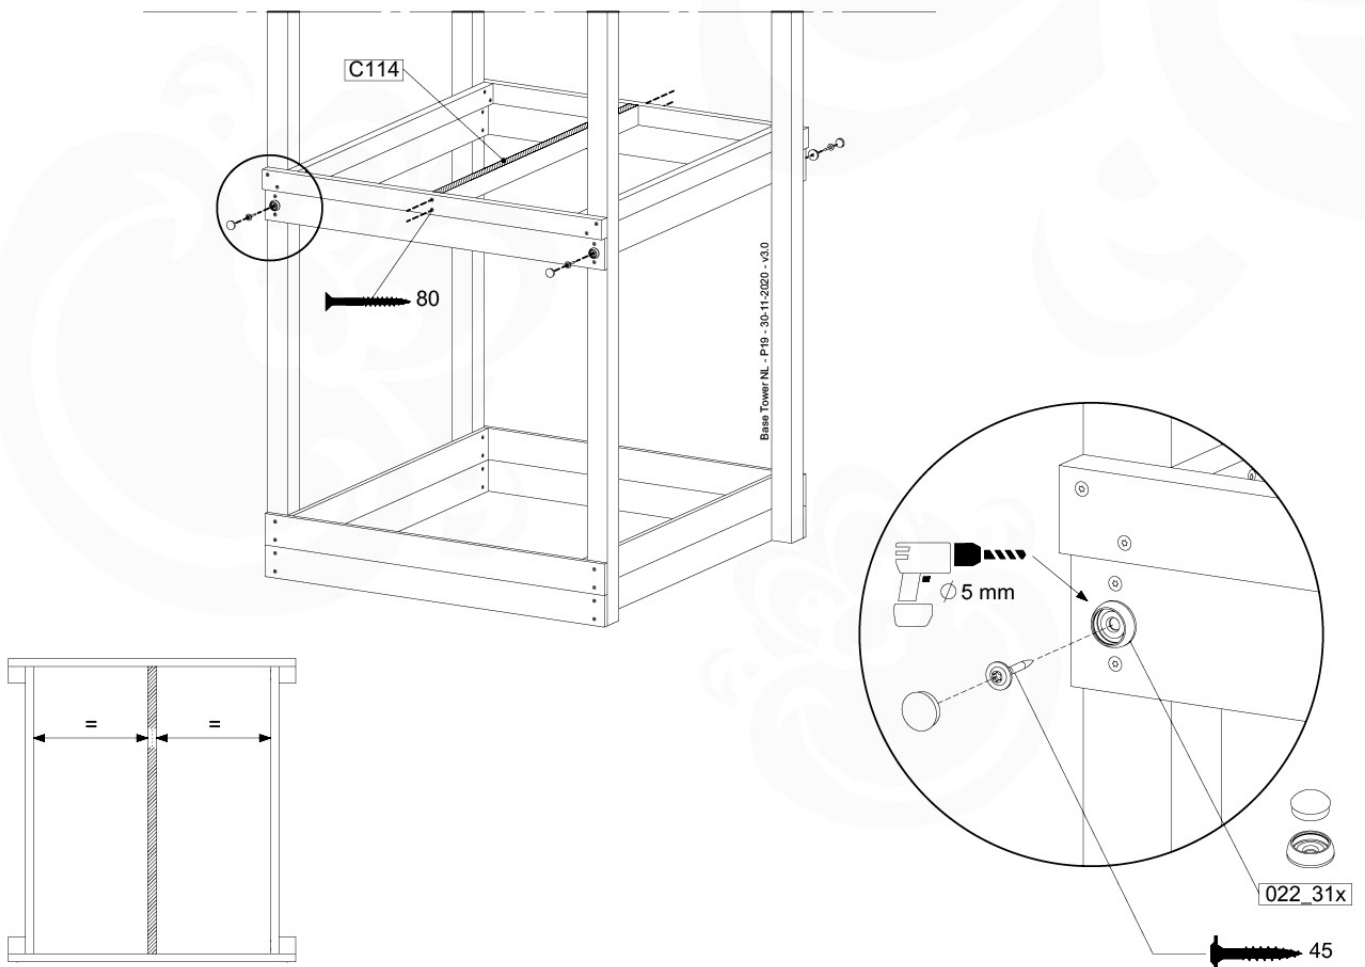

Foundation Plan - P06 - 27-11-2020 - v3

04 Base Tower

BT11

	PartNo	PartName	QTY.
Hardware Pack	001_406	Stealth Screw 8x45	10
	002_220	Gap Point Screw T25 - 5x45	118
	002_223	Gap Point Screw T25 - 5x80	20
Other	007_001	Ground-anchor	2
Hardware Pack	022_31x	bpc-base version 3	8
	022_84x	bpc cover	8
Timber	A240	Post 70x70 L2400	4
	C114	Beam 1140 mm	5
	D100	Board 1000 mm	11-14
	D114	Board 1140 mm	12

Base Tower NL - P06 - BT11 - 30-11-2020 - v3.0

04-1

04-2

04-3

04-4

05 Balustrade (2x)

BL04

	PartNo	PartName	QTY.
Hardware Pack	002_220	Gap Point Screw T25 - 5x45	24
	002_223	Gap Point Screw T25 - 5x80	4
Timber	C114	Beam 1140 mm	1
	D65	Board 650 mm	6