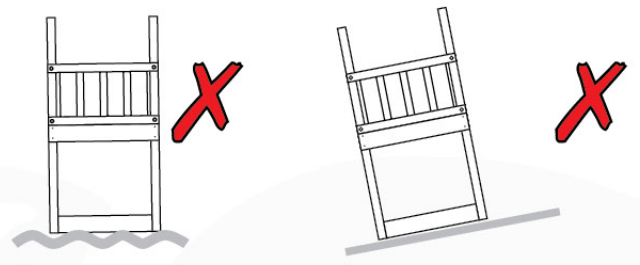

02 Safe Playground

02-1