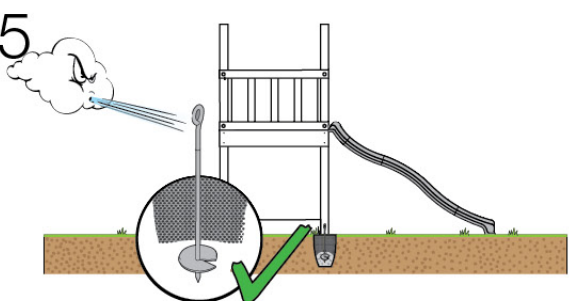

02 Safe Playground

02-1

02-2

02-3

02-4

02-5