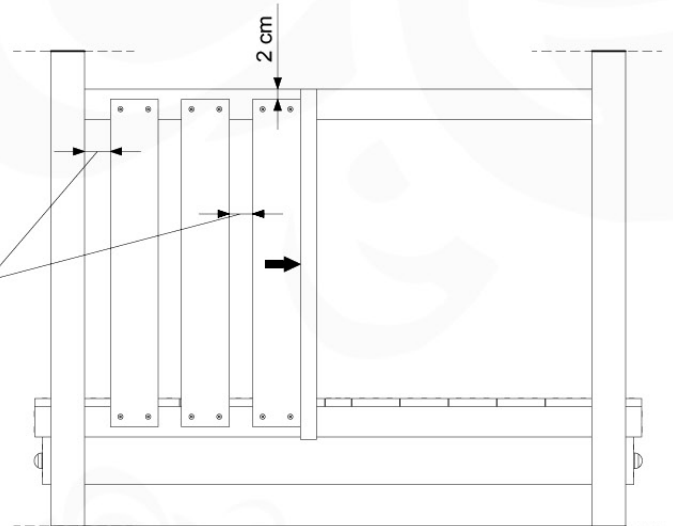

SlideFP 120 x Ballastende - P31 FFUR - 27-11-2020 - v1.0

12-1

12-1

min. 26 mm
max. 65 mm

Fireman's Pole (201_275)
040_335 Part 2

13 Accessories

AC01

	PartNo	PartName	QTY.
Hardware Pack	001_406	Stealth Screw 8x45	1
	002_041	Dome head screw 4.5 x 20 mm	3
	002_042	Dome head screw 3.5 x 13mm	4
	002_219	Gap Point Screw T25 - 5x30	2
	022_84x	bpc cover	1
Other	022_300	Steering Wheel	1
	022_800	Rail P/T 105	1
	022_910	Sandpad	1
	103_901	Logo ID Plate	1
	104_107	Tool Set Climbing Units	1
	120_024	Tower Flag	1
	122_302	Telescope	1