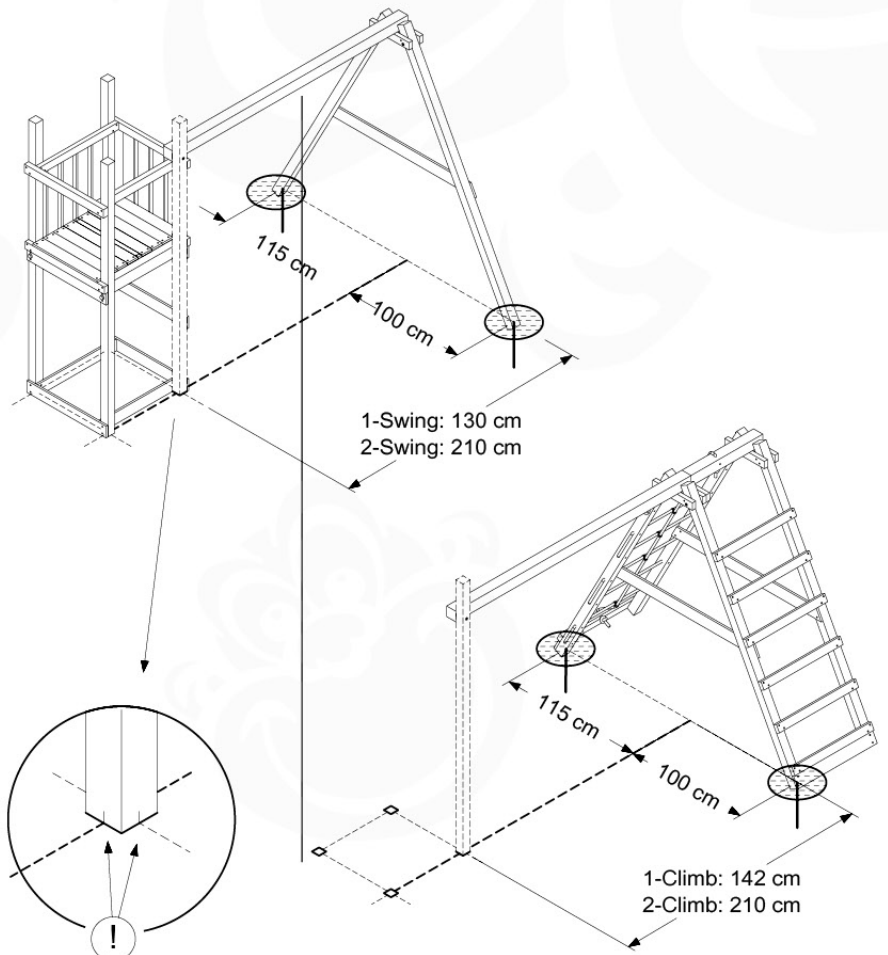

Foundation Plan - P06 - 27-11-2020 - v3

04 Base Tower

BT11

	PartNo	PartName	QTY.
Hardware Pack	001_406	Stealth Screw 8x45	10
	002_220	Gap Point Screw T25 - 5x45	118
	002_223	Gap Point Screw T25 - 5x80	20
Other	007_001	Ground-anchor	2
Hardware Pack	022_31x	bpc-base version 3	8
	022_84x	bpc cover	8
Timber	A240	Post 70x70 L2400	4
	C114	Beam 1140 mm	5
	D100	Board 1000 mm	11-14
	D114	Board 1140 mm	12