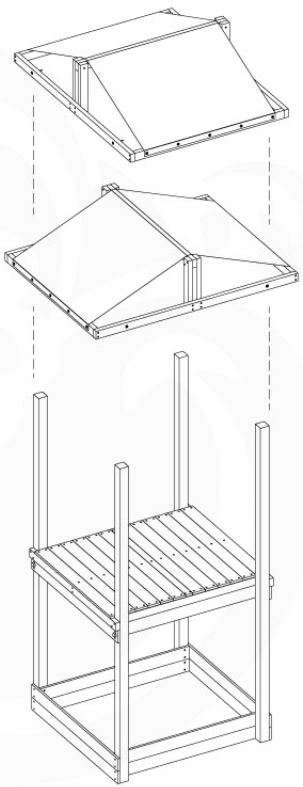

Foundation Plan - P06 - 27-11-2020 - v3

04 Base Tower

BT11

	PartNo	PartName	QTY.
Hardware Pack	001_406	Stealth Screw 8x45	10
	002_220	Gap Point Screw T25 - 5x45	118
	002_223	Gap Point Screw T25 - 5x80	20
Other	007_001	Ground-anchor	2
Hardware Pack	022_31x	bpc-base version 3	8
	022_84x	bpc cover	8
Timber	A240	Post 70x70 L2400	4
	C114	Beam 1140 mm	5
	D100	Board 1000 mm	11-14
	D114	Board 1140 mm	12

Base Tower NL - P06 - BT11 - 30-11-2020 - v3.0

04-1

04-2

04-3

04-4

05 Balustrade (2x)

BL04

	PartNo	PartName	QTY.
Hardware Pack	002_220	Gap Point Screw T25 - 5x45	24
	002_223	Gap Point Screw T25 - 5x80	4
Timber	C114	Beam 1140 mm	1
	D65	Board 650 mm	6

Balustrade 120 - P03 T - 30-11-2020 - v1.0

05-1

06 Roof Hut

RF12

	PartNo	PartName	QTY.
Hardware Pack	001_417	Stealth Screw 8x80	4
	002_223	Gap Point Screw T25 - 5x80	22
	002_308	Gap Point Screw T25 - 5x20	10
	023_031	Finishing Washer GPS 5.0	10
Other	123_222	Sheet Canvas Navigator line 1200x1850	1
Timber	C37	Beam 370 mm	4
	C114	Beam 1140 mm	3
	C154	Beam 1540 mm	2

Roof Hut 120 - P02 - 25-11-2020 - v1.0

06-1

06-2

06-3

07 Ladder

LA12

	PartNo	PartName	QTY.
Hardware Pack	001_411	Stealth Screw 8x60	2
	001_417	Stealth Screw 8x80	1
	002_220	Gap Point Screw T25 - 5x45	22
	002_223	Gap Point Screw T25 - 5x80	9
Other	005_03x	Ladder Rung Y/B/G/R	3
	022_835	Rung Cap	6
	120_102	Handgrip set (complete 2x)	1
Timber	C70	Beam 700 mm	1
	C114	Beam 1140 mm	1
	C130	Beam 1300 mm	2
	D65	Board 650 mm	3