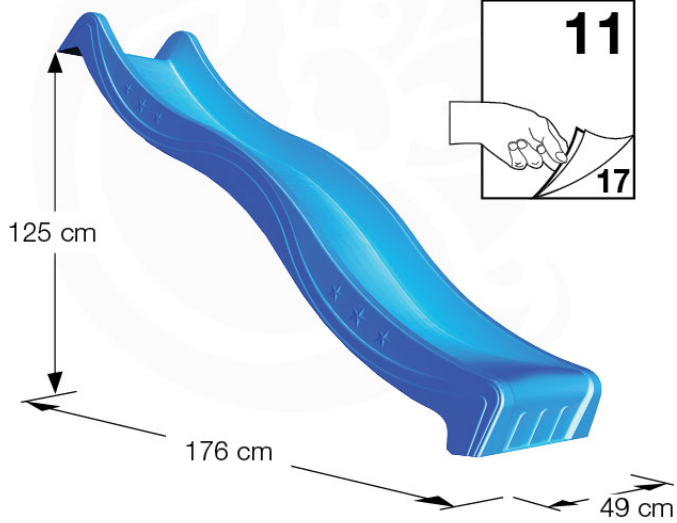

10 Add-on

Wavy Star Slide XL

- 324_100 Yellow
- 324_200 Blue
- 324_300 Green
- 324_400 Red
- 324_500 Fuchsia
- 324_600 Dark Green

Fireman's Pole

201_275