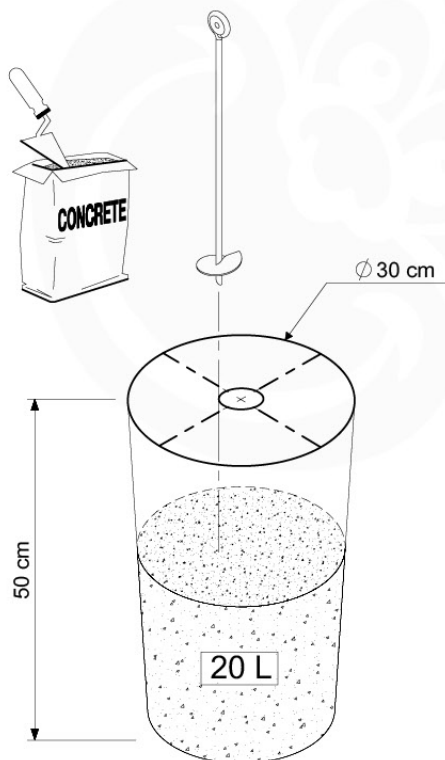

Foundation Plan - P06 - 27-11-2020 - v3

04 Base Tower

BT11

	PartNo	PartName	QTY.
Hardware Pack	001_406	Stealth Screw 8x45	10
	002_220	Gap Point Screw T25 - 5x45	118
	002_223	Gap Point Screw T25 - 5x80	20
Other	007_001	Ground-anchor	2
Hardware Pack	022_31x	bpc-base version 3	8
	022_84x	bpc cover	8
Timber	A240	Post 70x70 L2400	4
	C114	Beam 1140 mm	5
	D100	Board 1000 mm	11-14
	D114	Board 1140 mm	12