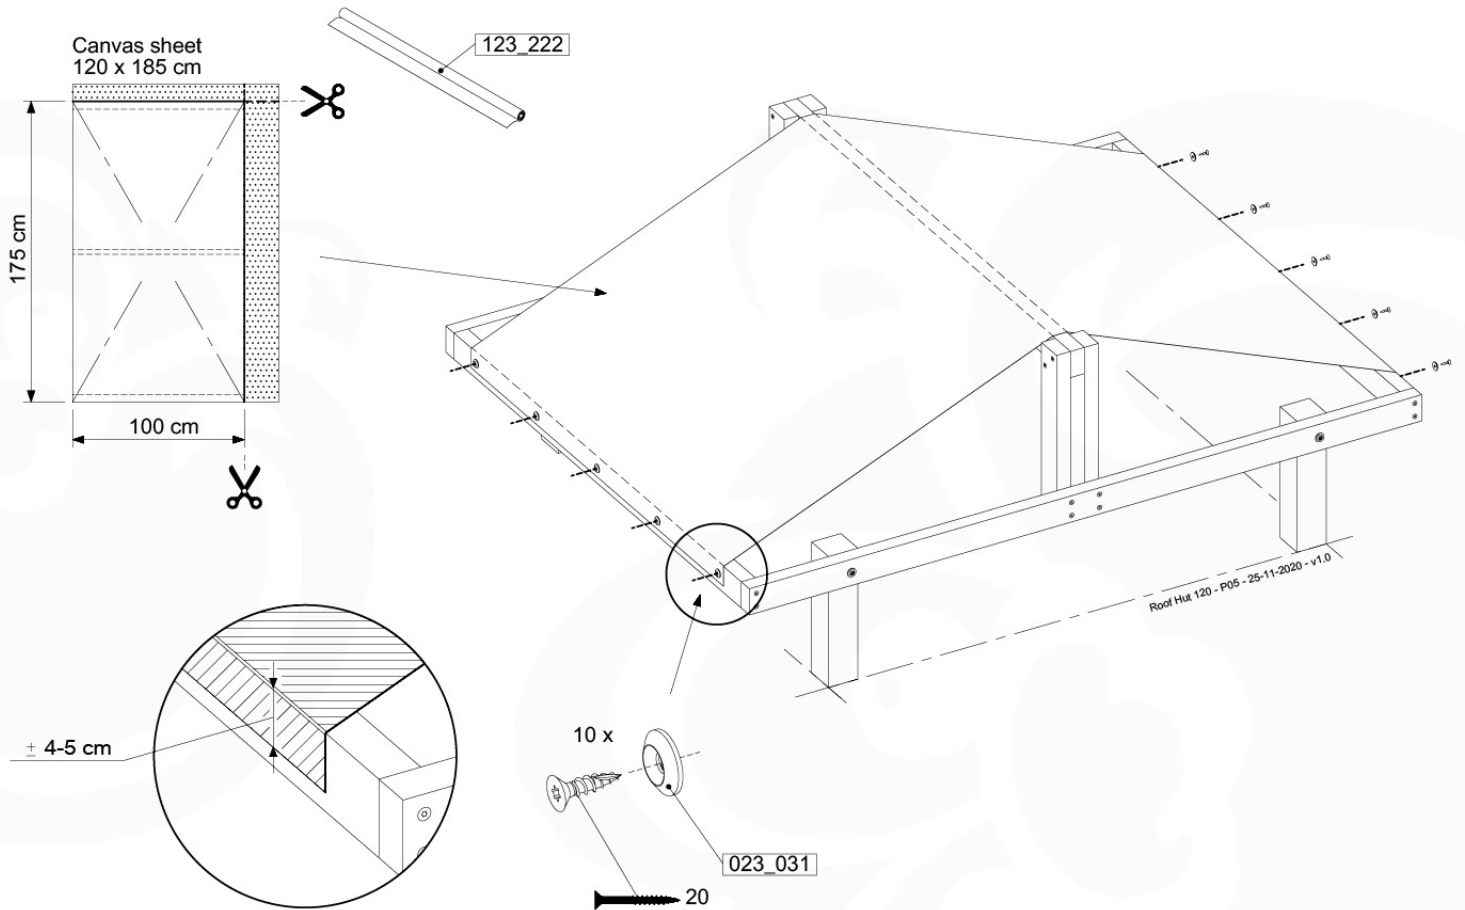

06-3

07 Ladder

LA12

	PartNo	PartName	QTY.
Hardware Pack	001_411	Stealth Screw 8x60	2
	001_417	Stealth Screw 8x80	1
	002_220	Gap Point Screw T25 - 5x45	22
	002_223	Gap Point Screw T25 - 5x80	9
Other	005_03x	Ladder Rung Y/B/G/R	3
	022_835	Rung Cap	6
	120_102	Handgrip set (complete 2x)	1
Timber	C70	Beam 700 mm	1
	C114	Beam 1140 mm	1
	C130	Beam 1300 mm	2
	D65	Board 650 mm	3