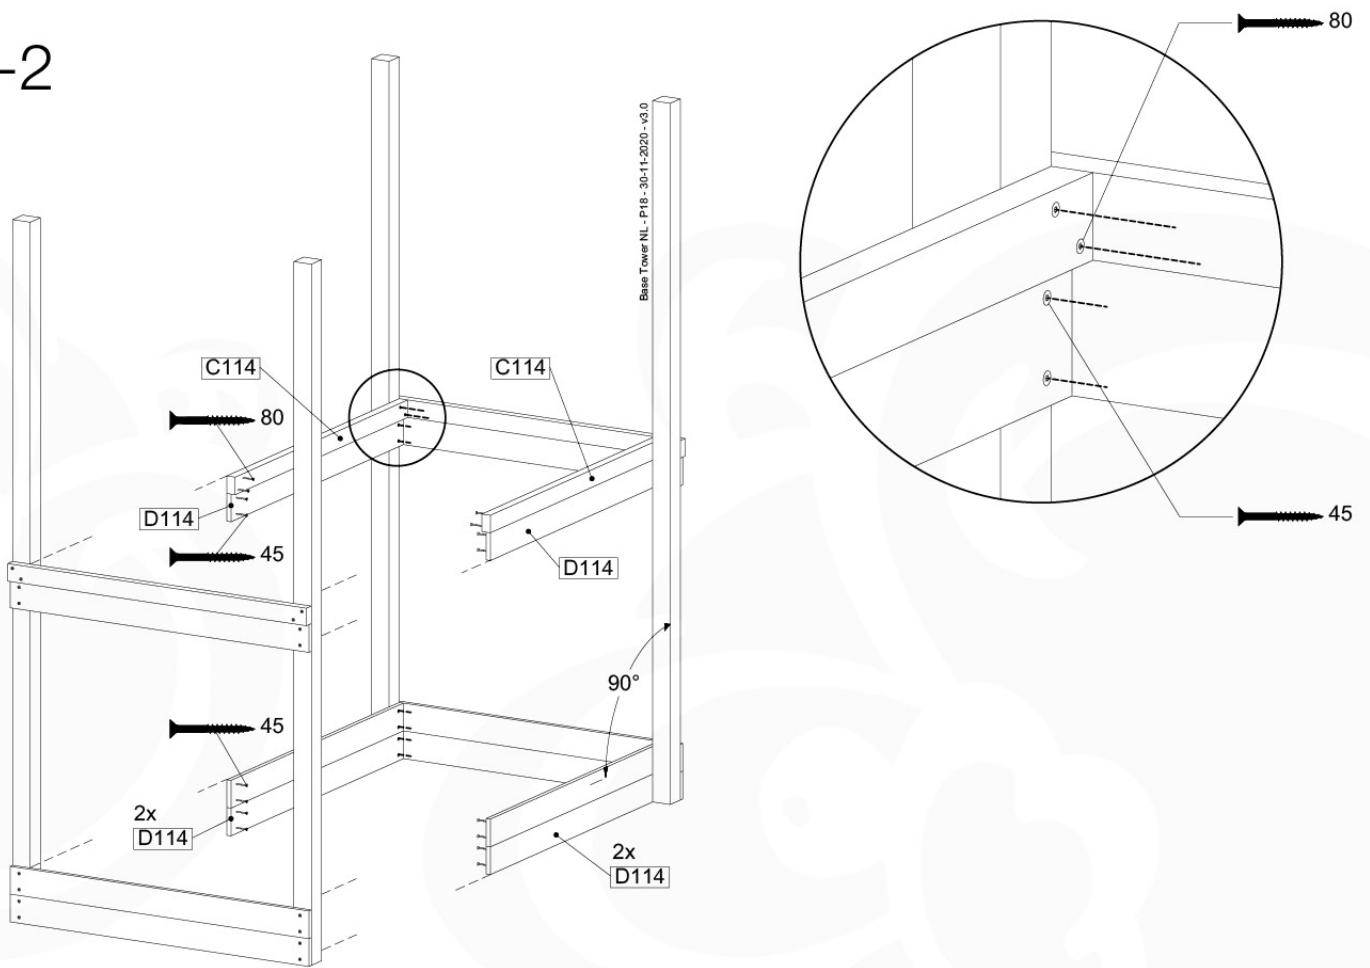

Foundation Plan - P06 - 27-11-2020 - v3

04 Base Tower

BT11

	PartNo	PartName	QTY.
Hardware Pack	001_406	Stealth Screw 8x45	10
	002_220	Gap Point Screw T25 - 5x45	118
	002_223	Gap Point Screw T25 - 5x80	20
Other	007_001	Ground-anchor	2
Hardware Pack	022_31x	bpc-base version 3	8
	022_84x	bpc cover	8
Timber	A240	Post 70x70 L2400	4
	C114	Beam 1140 mm	5
	D100	Board 1000 mm	11-14
	D114	Board 1140 mm	12

Base Tower NL - P06 - BT11 - 30-11-2020 - v3.0

04-1

04-2

04-3

04-4

05 Balustrade (2x)

BL04

	PartNo	PartName	QTY.
Hardware Pack	002_220	Gap Point Screw T25 - 5x45	24
	002_223	Gap Point Screw T25 - 5x80	4
Timber	C114	Beam 1140 mm	1
	D65	Board 650 mm	6