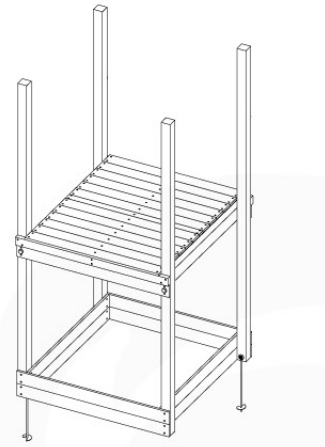

+

09

1-Swing frame / 2-Swing frame
457_101
457_102

+

09

1-Climb frame / 2-Climb frame
457_105
457_106

09 Ground Anchors

GA05

Parts:
Hardware Package Tower →

Ground Anchors 120 - P02 - 27-11-2020 - v1

09-1

09-2

40 L / 80 kg

24h

10 Add-on

Wavy Star Slide XL