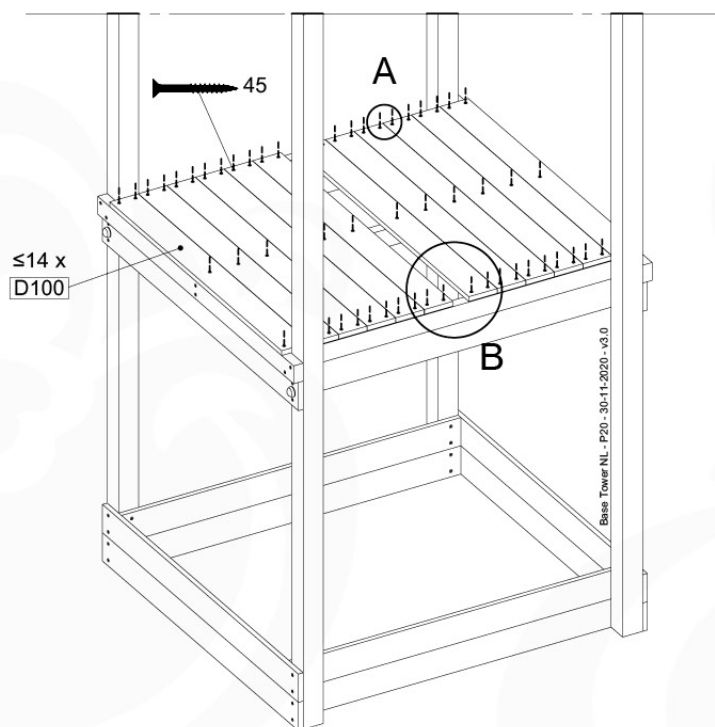

Foundation Plan - P06 - 27-11-2020 - v3

04 Base Tower

BT11

	PartNo	PartName	QTY.
Hardware Pack	001_406	Stealth Screw 8x45	10
	002_220	Gap Point Screw T25 - 5x45	118
	002_223	Gap Point Screw T25 - 5x80	20
Other	007_001	Ground-anchor	2
Hardware Pack	022_31x	bpc-base version 3	8
	022_84x	bpc cover	8
Timber	A240	Post 70x70 L2400	4
	C114	Beam 1140 mm	5
	D100	Board 1000 mm	11-14
	D114	Board 1140 mm	12

Base Tower NL - P06 - BT11 - 30-11-2020 - v3.0

04-1

04-2

04-3

04-4

05 Balustrade (2x)

BL04

	PartNo	PartName	QTY.
Hardware Pack	002_220	Gap Point Screw T25 - 5x45	24
	002_223	Gap Point Screw T25 - 5x80	4
Timber	C114	Beam 1140 mm	1
	D65	Board 650 mm	6