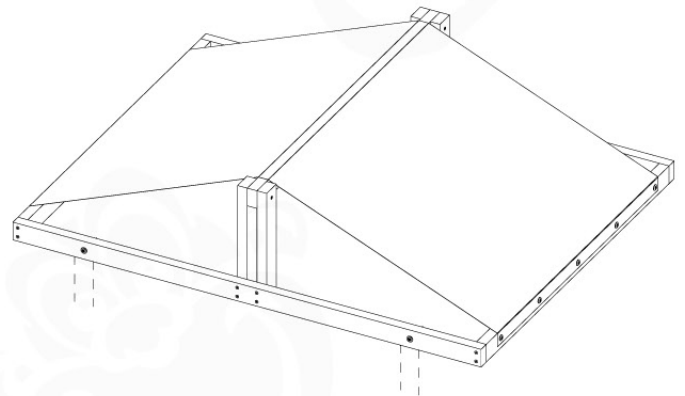

06 Roof Hut

RF12

	PartNo	PartName	QTY.
Hardware Pack	001_417	Stealth Screw 8x80	4
	002_223	Gap Point Screw T25 - 5x80	22
	002_308	Gap Point Screw T25 - 5x20	10
	023_031	Finishing Washer GPS 5.0	10
Other	123_222	Sheet Canvas Navigator line 1200x1850	1
Timber	C37	Beam 370 mm	4
	C114	Beam 1140 mm	3
	C154	Beam 1540 mm	2

Roof Hut 120 - P02 - 25-11-2020 - v1.0