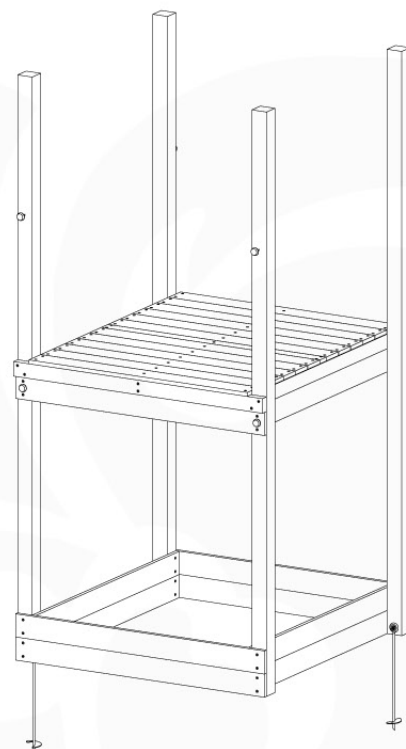

Foundation Plan - P06 - 27-11-2020 - v3

04 Base Tower

BT11

	PartNo	PartName	QTY.
Hardware Pack	001_406	Stealth Screw 8x45	10
	002_220	Gap Point Screw T25 - 5x45	118
	002_223	Gap Point Screw T25 - 5x80	20
Other	007_001	Ground-anchor	2
Hardware Pack	022_31x	bpc-base version 3	8
	022_84x	bpc cover	8
Timber	A240	Post 70x70 L2400	4
	C114	Beam 1140 mm	5
	D100	Board 1000 mm	11-14
	D114	Board 1140 mm	12

Base Tower NL - P06 - BT11 - 30-11-2020 - v3.0

04-1

04-2

04-3

04-4

05 Balustrade (2x)

BL04

	PartNo	PartName	QTY.
Hardware Pack	002_220	Gap Point Screw T25 - 5x45	24
	002_223	Gap Point Screw T25 - 5x80	4
Timber	C114	Beam 1140 mm	1
	D65	Board 650 mm	6