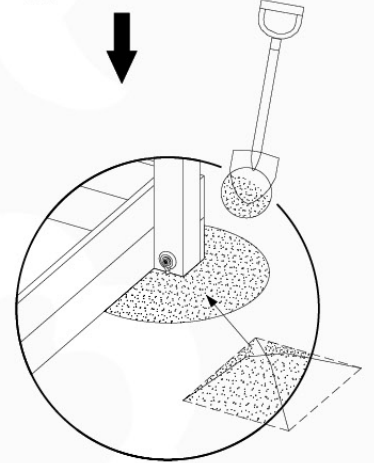

Parts:
Hardware Package Tower →

Ground Anchors 120 - P02 - 27-11-2020 - v1

09-1

09-2

40 L / 80 kg

24h

10 Add-on

Wavy Star Slide XL