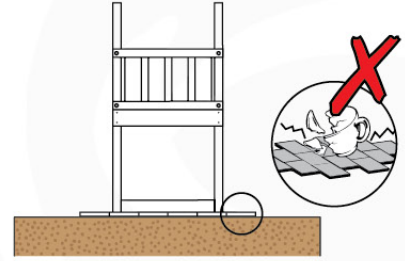

02 Safe Playground

02-1

02-2

02-3

02-4

02-5