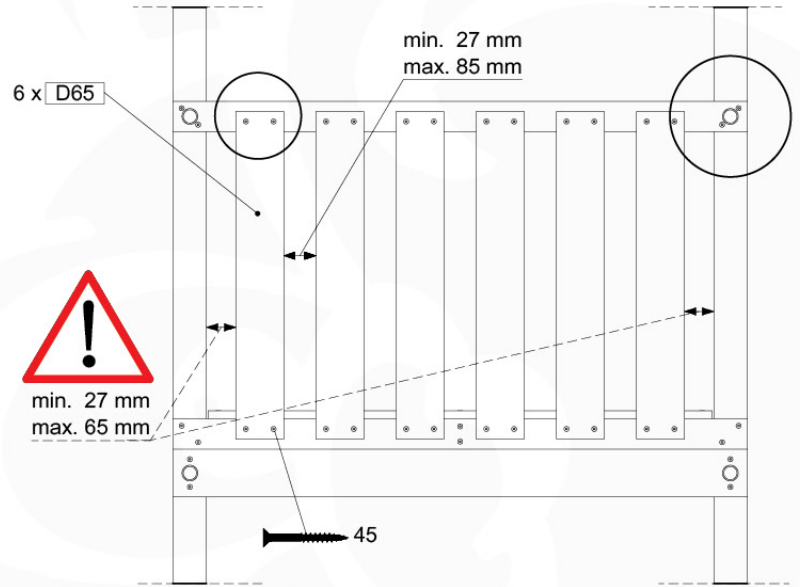

05-1

06 Roof Hut

RF12

	PartNo	PartName	QTY.
Hardware Pack	001_417	Stealth Screw 8x80	4
	002_223	Gap Point Screw T25 - 5x80	22
	002_308	Gap Point Screw T25 - 5x20	10
	023_031	Finishing Washer GPS 5.0	10
Other	123_222	Sheet Canvas Navigator line 1200x1850	1
Timber	C37	Beam 370 mm	4
	C114	Beam 1140 mm	3
	C154	Beam 1540 mm	2

Roof Hut 120 - P02 - 25-11-2020 - v1.0