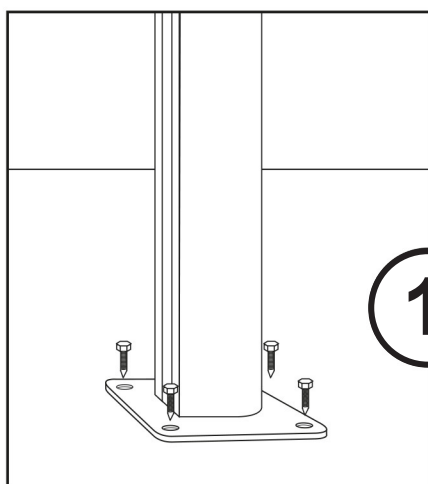

Wall mounting | Vægmontering | Vägghmontering | Seinäsennus

IMPORTANT!
VIGTIGT!
VIKTIGT!
TÄRKEÄÄ!

Post installation
Montering af stolpe
Montering av stolpe
Kiinnityspylvään

1

or
eller
tai

2

Model: 1840