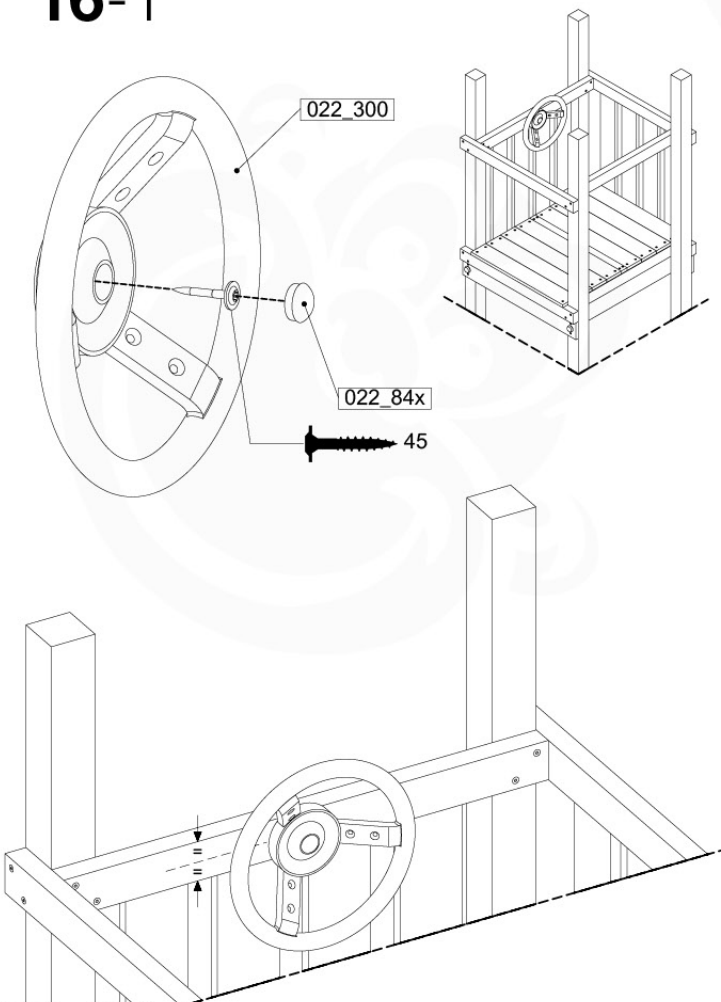

16 Accessories

AC01

(194_119)

	PartNo	PartName	QTY.
Hardware Pack 100_617	001_406	Stealth Screw 8x45	1
	002_041	Dome head screw 4.5 x 20 mm	3
	002_042	Dome head screw 3.5 x 13mm	4
	002_219	Gap Point Screw T25 - 5x30	2
	022_84x	bpc cover	1
Other	022_300	Steering Wheel	1
	022_800	Rail P/T 105	1
	022_910	Sandpad	1
	103_901	Logo ID Plate	1
	104_107	Tool Set Climbing Units	1
	120_024	Tower Flag	1
	122_302	Telescope	1

Accessory ref. - P02 - 18-11-2020 - v3

16-1