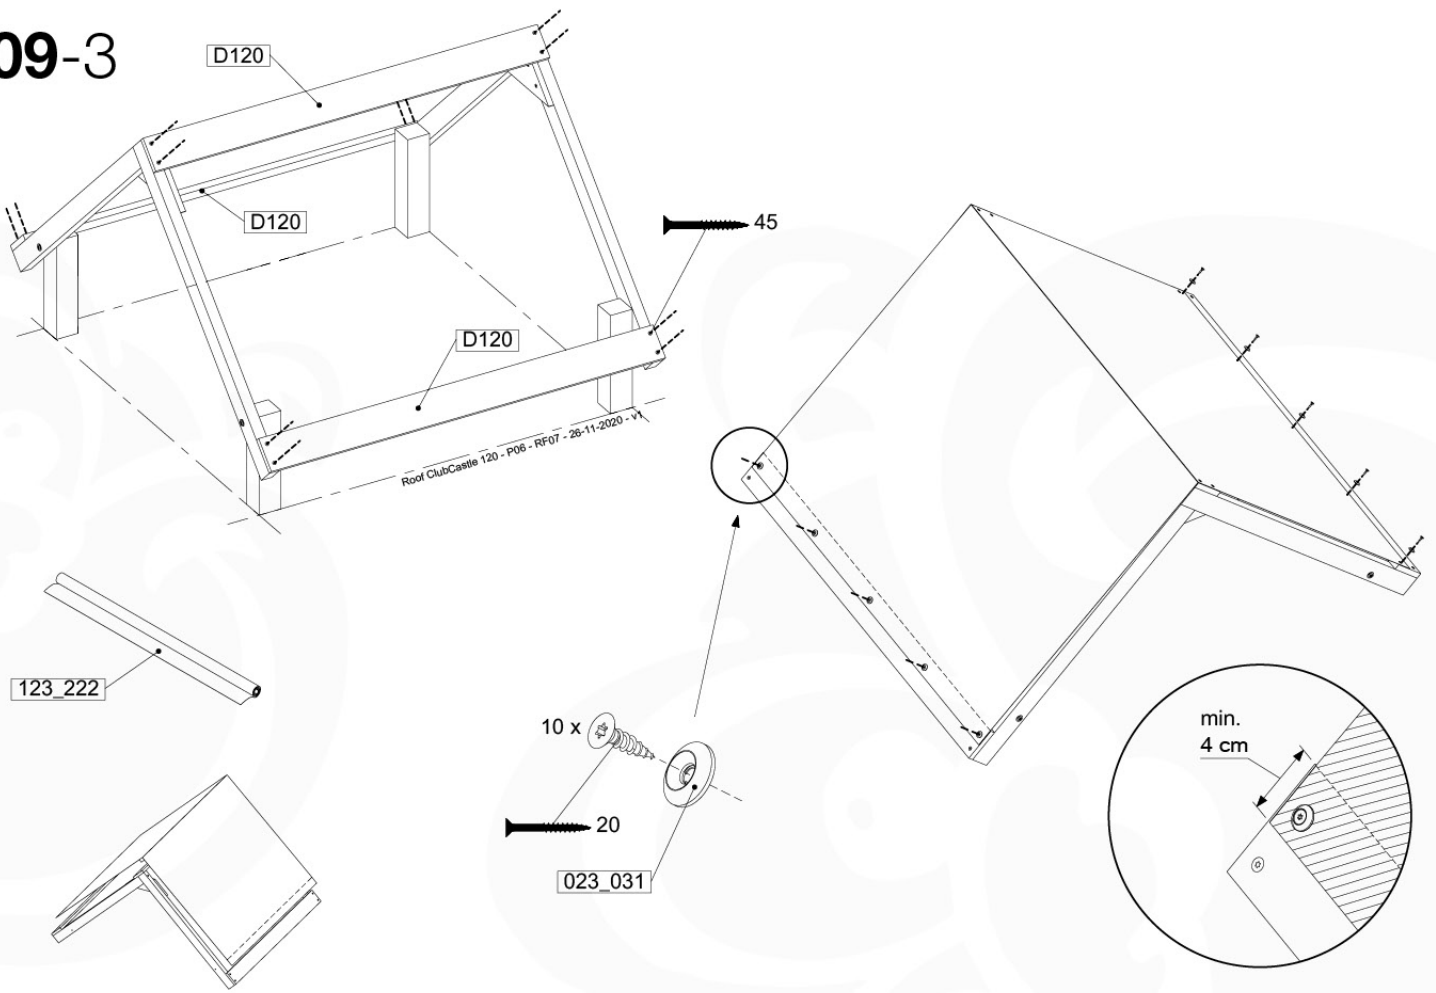

09-3

10 Ladder LA11

	PartNo	PartName	QTY.
Hardware Pack	001_411	Stealth Screw 8x60	2
	001_417	Stealth Screw 8x80	1
	002_220	Gap Point Screw T25 - 5x45	22
	002_223	Gap Point Screw T25 - 5x80	9
Other	005_03x	Ladder Rung Y/B/G/R	3
	022_835	Rung Cap	6
	120_102	Handgrip set (complete 2x)	1
Timber	C70	Beam 700 mm	1
	C114	Beam 1140 mm	1
	C130	Beam 1300 mm	2
	D65	Board 650 mm	3