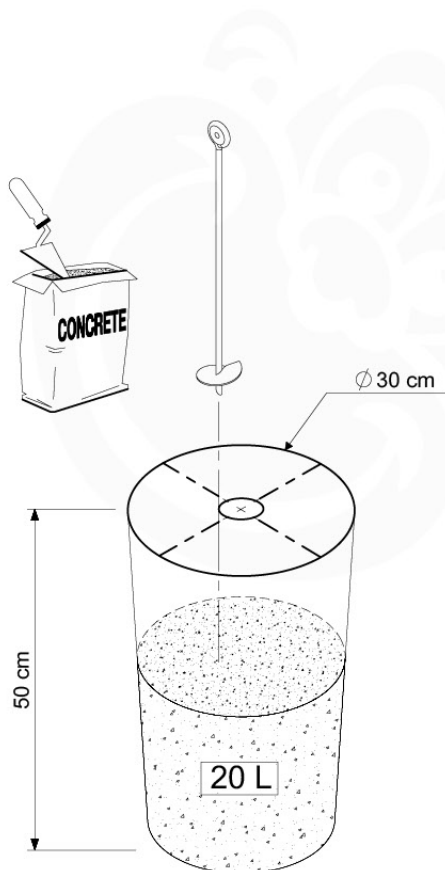

03 Playground Foundation

FD05

03-1

Foundation Plan - P07 - 27-11-2020 - v3

03-2

Foundation Plan - P06 - 27-11-2020 - v3