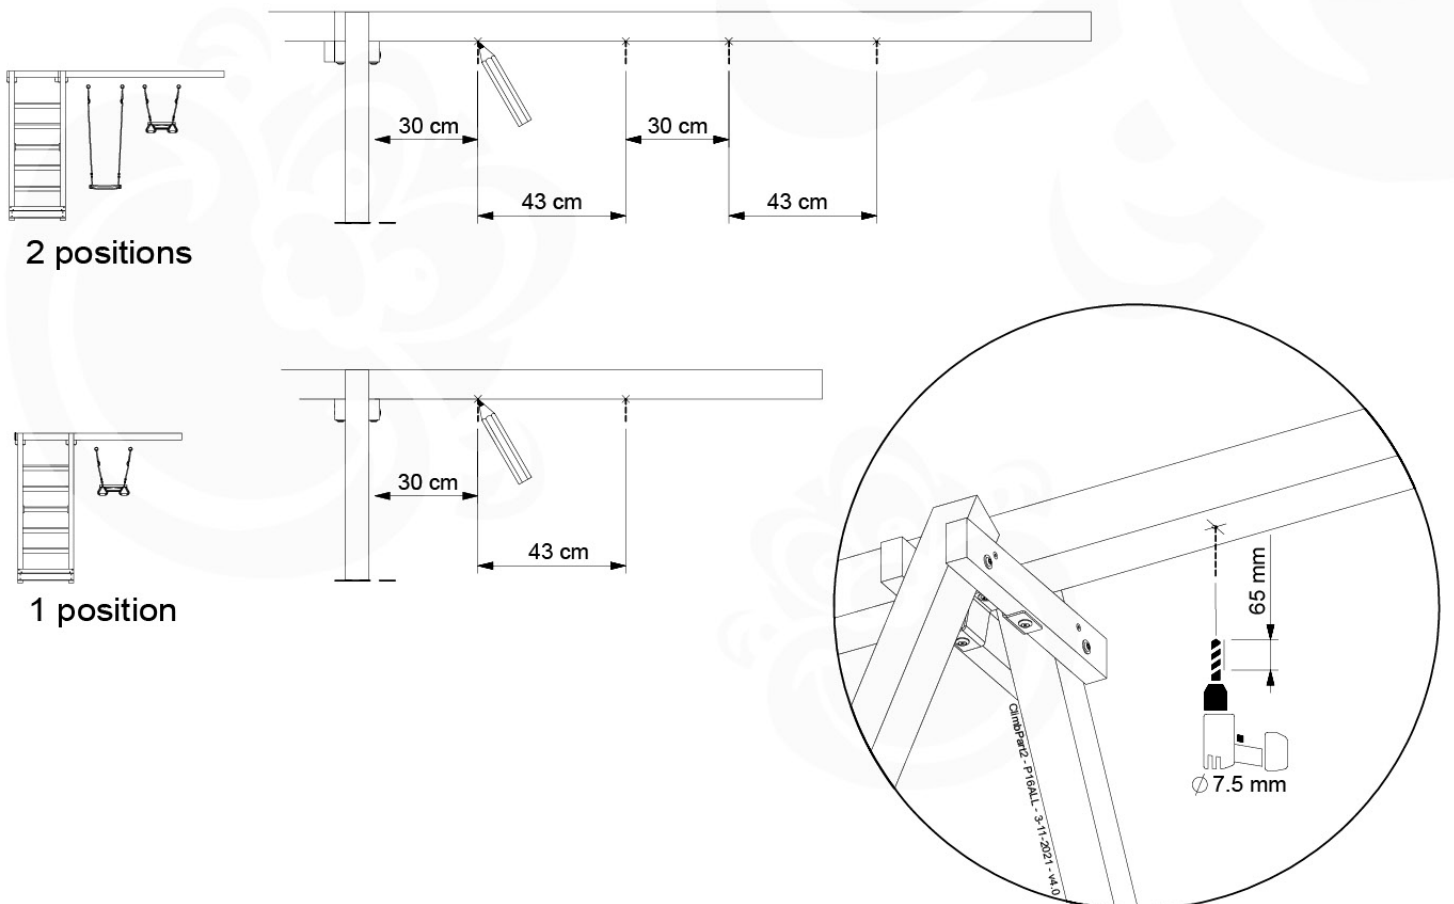

B67

2 positions

B67

ClimbPart2 - P10-2P - 3-11-2021 - v4.0

B240
B220

2 x 137

2 x 80

5 mm

C37

2 x 80

137

5 mm

1-2 cm

06-10

06-11

06-12