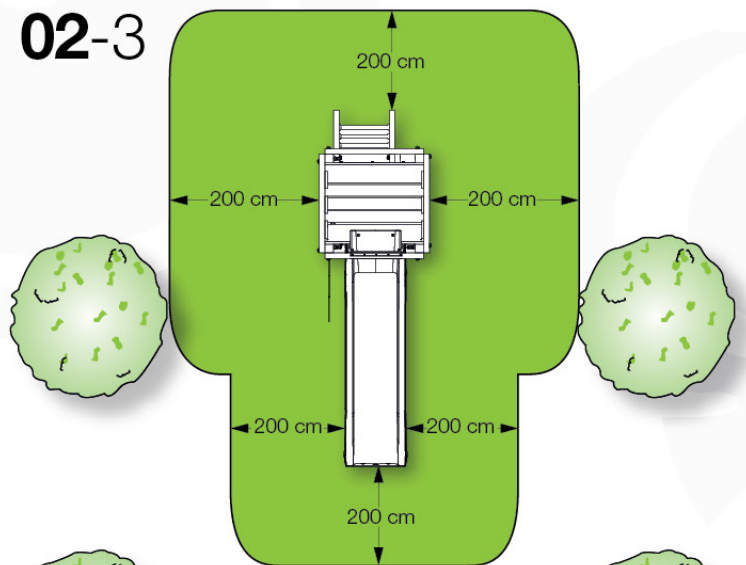

02 Safe Playground

02-1

02-2

02-3

02-4

02-5