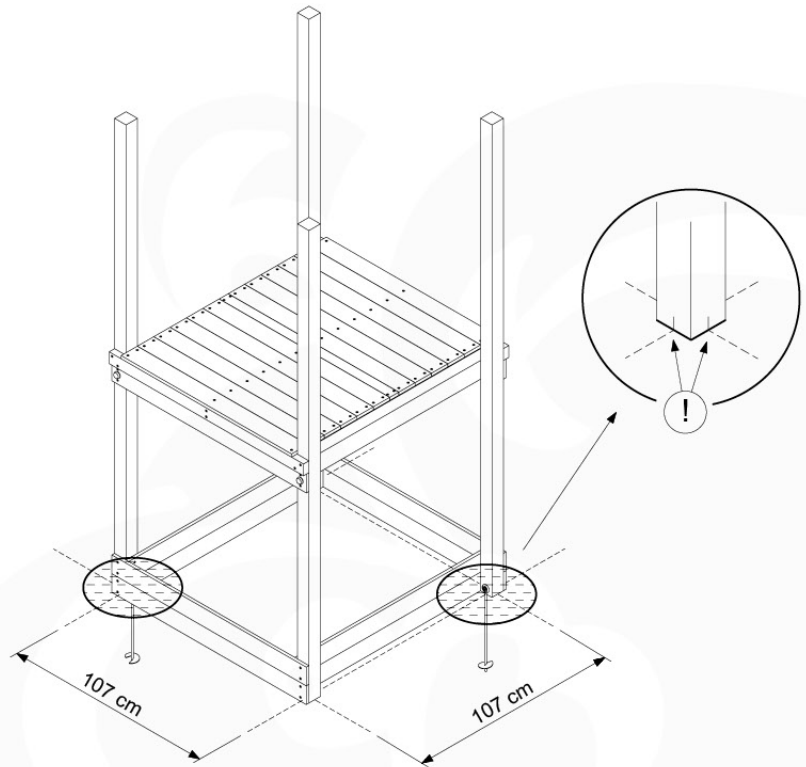

Foundation Plan - P07 - 27-11-2020 - v3