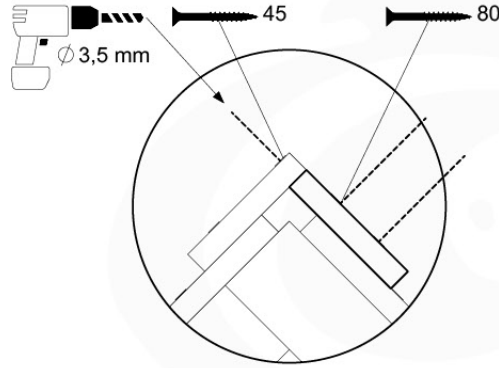

08-4

09 Roof Castle

RF07

	PartNo	PartName	QTY.
Hardware Pack	001_417	Stealth Screw 8x80	4
	002_220	Gap Point Screw T25 - 5x45	20
	002_223	Gap Point Screw T25 - 5x80	2
	002_308	Gap Point Screw T25 - 5x20	10
	023_031	Finishing Washer GPS 5.0	10
Other	123_222	Sheet Canvas Navigator Line 1200x1850	1
Timber	C90	Beam 900 mm	2
	C96	Beam L=(900+beamheight) mm	2
	D65	Board 650 mm	1
	D120	Board 1200 mm	3