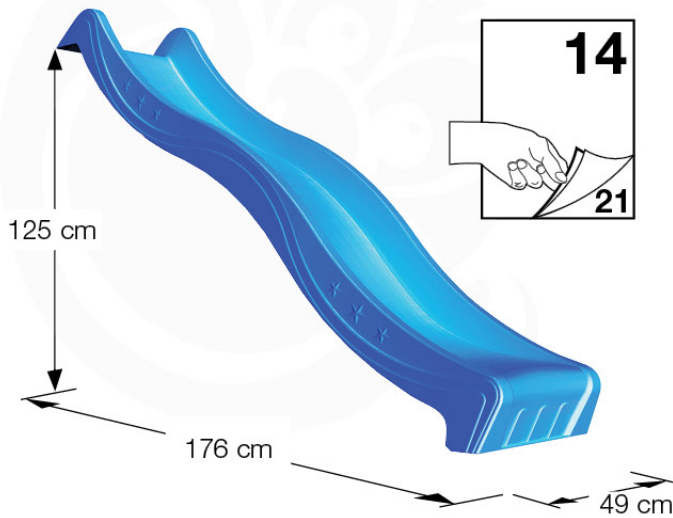

13 Add-on

Wavy Star Slide XL

- 324_100 Yellow
- 324_400 Red
- 324_200 Blue
- 324_500 Fuchsia
- 324_300 Green
- 324_600 Dark Green

Fireman's Pole

201_275