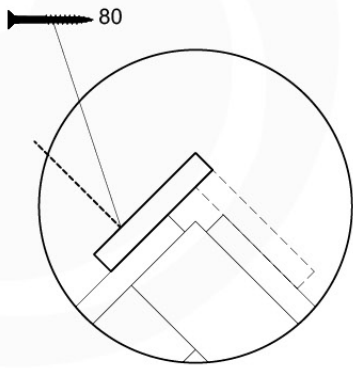

08-4

09 Roof Castle

RF07

	PartNo	PartName	QTY.
Hardware Pack	001_417	Stealth Screw 8x80	4
	002_220	Gap Point Screw T25 - 5x45	20
	002_223	Gap Point Screw T25 - 5x80	2
	002_308	Gap Point Screw T25 - 5x20	10
	023_031	Finishing Washer GPS 5.0	10
Other	123_222	Sheet Canvas Navigator Line 1200x1850	1
Timber	C90	Beam 900 mm	2
	C96	Beam L=(900+beamheight) mm	2
	D65	Board 650 mm	1
	D120	Board 1200 mm	3