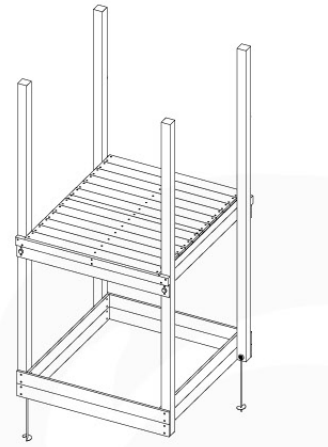

+

12

1-Swing frame / 2-Swing frame
457_101
457_102

+

12

1-Climb frame / 2-Climb frame
457_105
457_106

12 Ground Anchors

GA05

Parts:
Hardware Package Tower →

Ground Anchors 120 - P02 - 27-11-2020 - v1

12-1

12-2

40 L / 80 kg

24h

13 Add-on

Wavy Star Slide XL