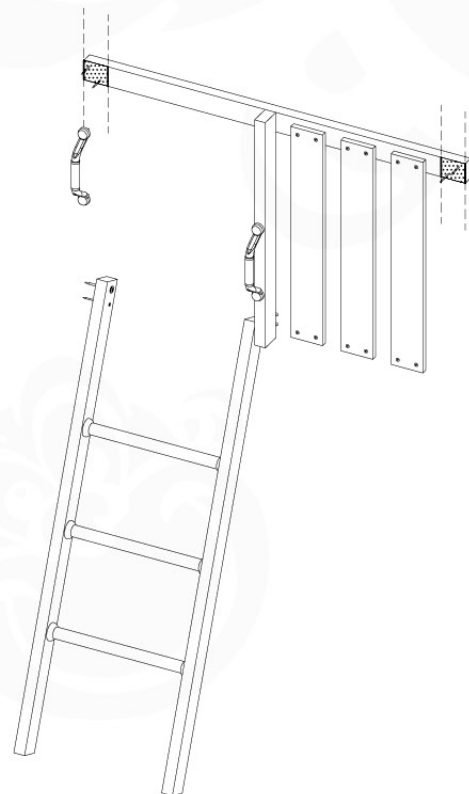

10 Ladder LA11

	PartNo	PartName	QTY.
Hardware Pack	001_411	Stealth Screw 8x60	2
	001_417	Stealth Screw 8x80	1
	002_220	Gap Point Screw T25 - 5x45	22
	002_223	Gap Point Screw T25 - 5x80	9
Other	005_03x	Ladder Rung Y/B/G/R	3
	022_835	Rung Cap	6
	120_102	Handgrip set (complete 2x)	1
Timber	C70	Beam 700 mm	1
	C114	Beam 1140 mm	1
	C130	Beam 1300 mm	2
	D65	Board 650 mm	3