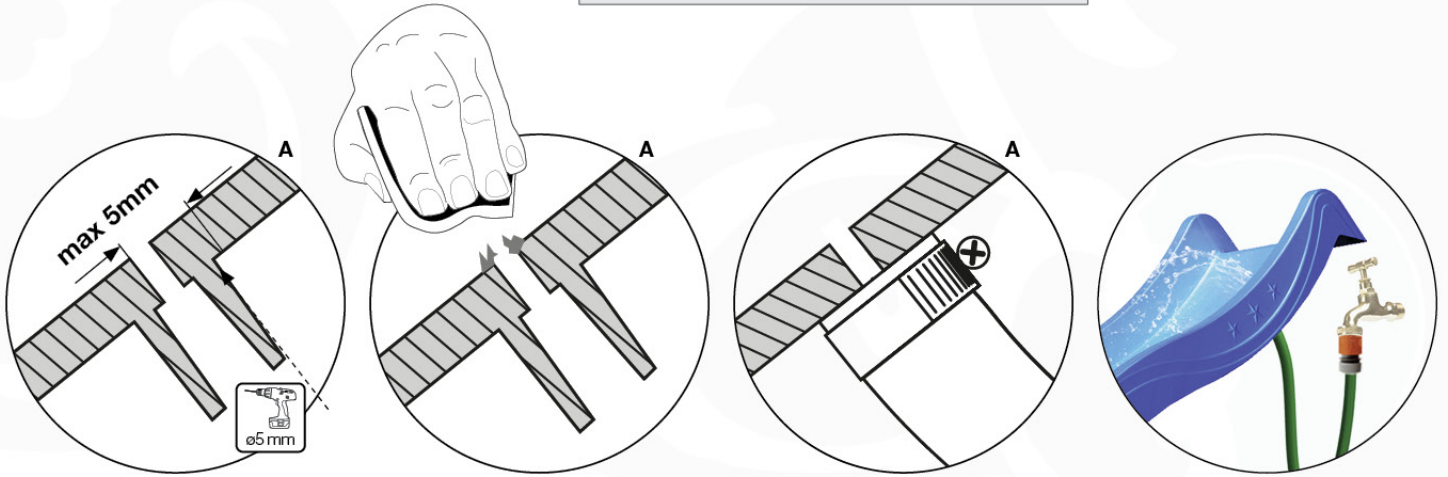

14-6

15 Firemans Pole

FP07

	PartNo	PartName	QTY.
Hardware Pack(s)	001_103	M8 Washer Head Screw 40mm	2
	002_220	Gap Point Screw T25 - 5x45	16
	002_223	Gap Point Screw T25 - 5x80	8
	003_010	M8 spring lock washer	2
	003_040	M8 Washer	2
	004_052	M8 Drive-in Nut 30mm	2
	004_054	M8 Drive-in Nut 45mm	2
	022_31x	bpc-base version 3	2
	022_84x	bpc cover	2
Other	102_915	Fireman's Pole	1
Timber	C70	Beam 700 mm	1
	C114	Beam 1140 mm	1
	D65	Board 650 mm	3