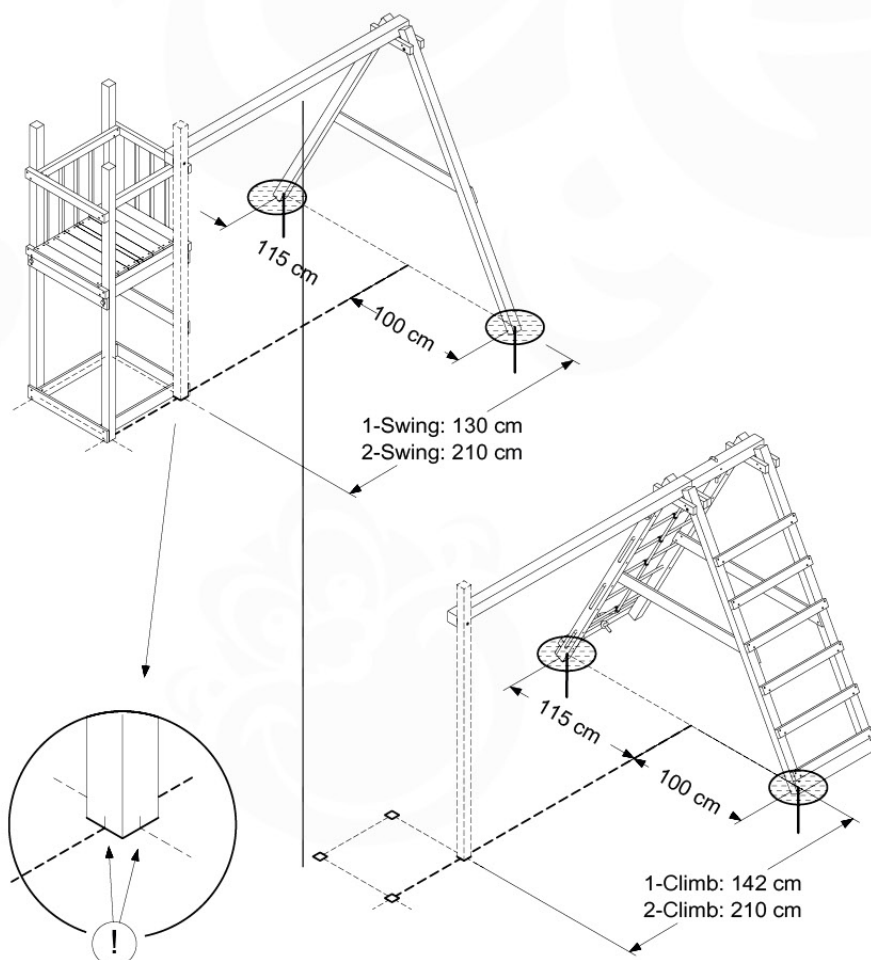

# 04 Base Tower

BT11

	PartNo	PartName	QTY.
Hardware Pack	001_406	Stealth Screw 8x45	10
	002_220	Gap Point Screw T25 - 5x45	118
	002_223	Gap Point Screw T25 - 5x80	20
Other	007_001	Ground-anchor	2
Hardware Pack	022_31x	bpc-base version 3	8
	022_84x	bpc cover	8
Timber	A240	Post 70x70 L2400	4
	C114	Beam 1140 mm	5
	D100	Board 1000 mm	11-14
	D114	Board 1140 mm	12