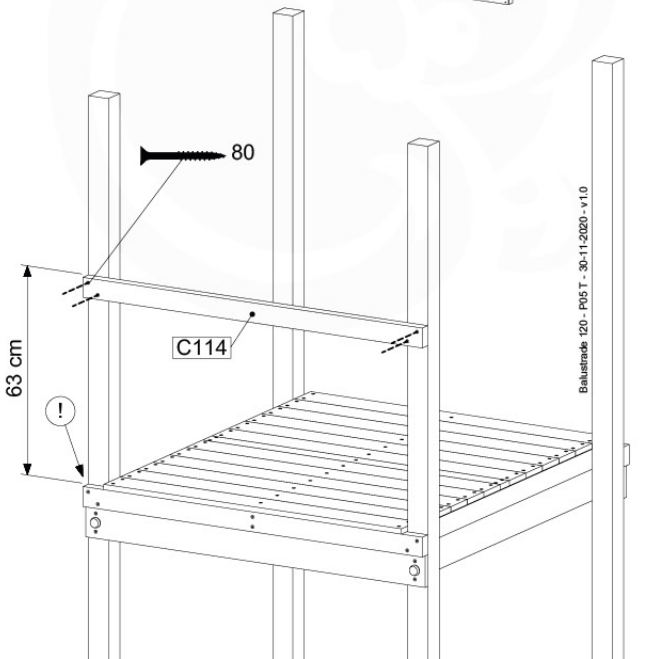

06-1

Balustrade 120 - P05 T - 30-11-2020 - v1.0