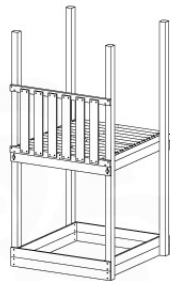

06-1

Balustrade 120 - P05 T - 30-11-2020 - v1.0