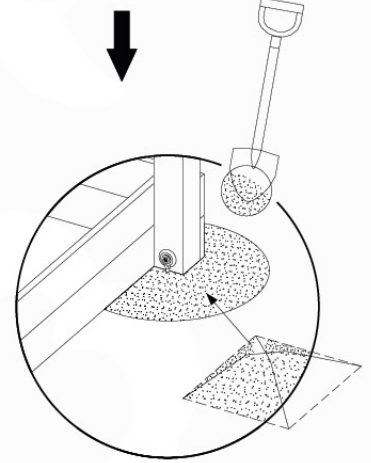

# 13 Accessories

AC01

	PartNo	PartName	QTY.
Hardware Pack	001_406	Stealth Screw 8x45	1
	002_041	Dome head screw 4.5 x 20 mm	3
	002_042	Dome head screw 3.5 x 13mm	4
	002_219	Gap Point Screw T25 - 5x30	2
	022_84x	bpc cover	1
Other	022_300	Steering Wheel	1
	022_800	Rail P/T 105	1
	022_910	Sandpad	1
	103_901	Logo ID Plate	1
	104_107	Tool Set Climbing Units	1
	120_024	Tower Flag	1
	122_302	Telescope	1