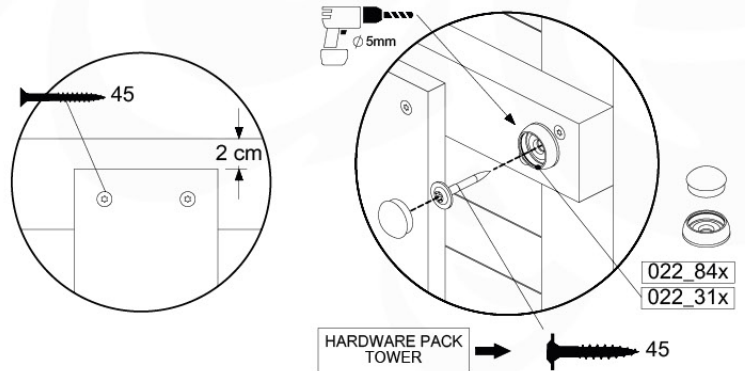

06-1

Balustrade 120 - P05 T - 30-11-2020 - v1.0