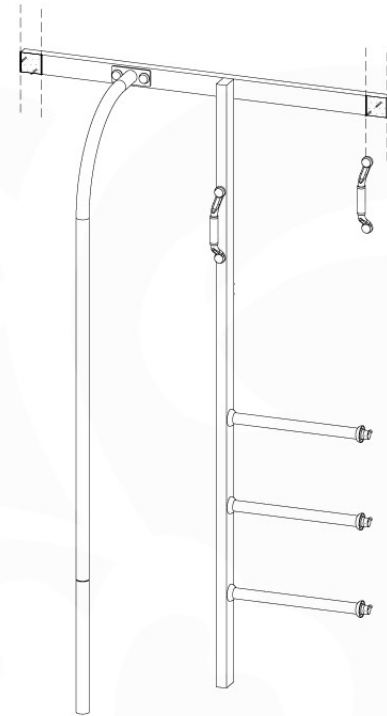

10 Firemans Pole & Ladder

FP13

	PartNo	PartName	QTY.
Hardware Pack(s)	001_103	M8 Washer Head Screw 40mm	2
	002_220	Gap Point Screw T25 - 5x45	10
	002_223	Gap Point Screw T25 - 5x80	8
	003_010	M8 spring lock washer	2
	003_040	M8 Washer	2
	004_052	M8 Drive-in Nut 30mm	2
	004_054	M8 Drive-in Nut 45mm	2
	005_03x	Ladder Rung Y/B/G/R	3
	022_31x	bpc-base version 3	2
	022_84x	bpc cover	2
	022_835	Rung Cap	6
Other	102_915	Fireman's Pole	1
	120_102	Handgrip set (complete 2x)	1
Timber	C114	Beam 1140 mm	1
	C186	Beam 1860 mm	1