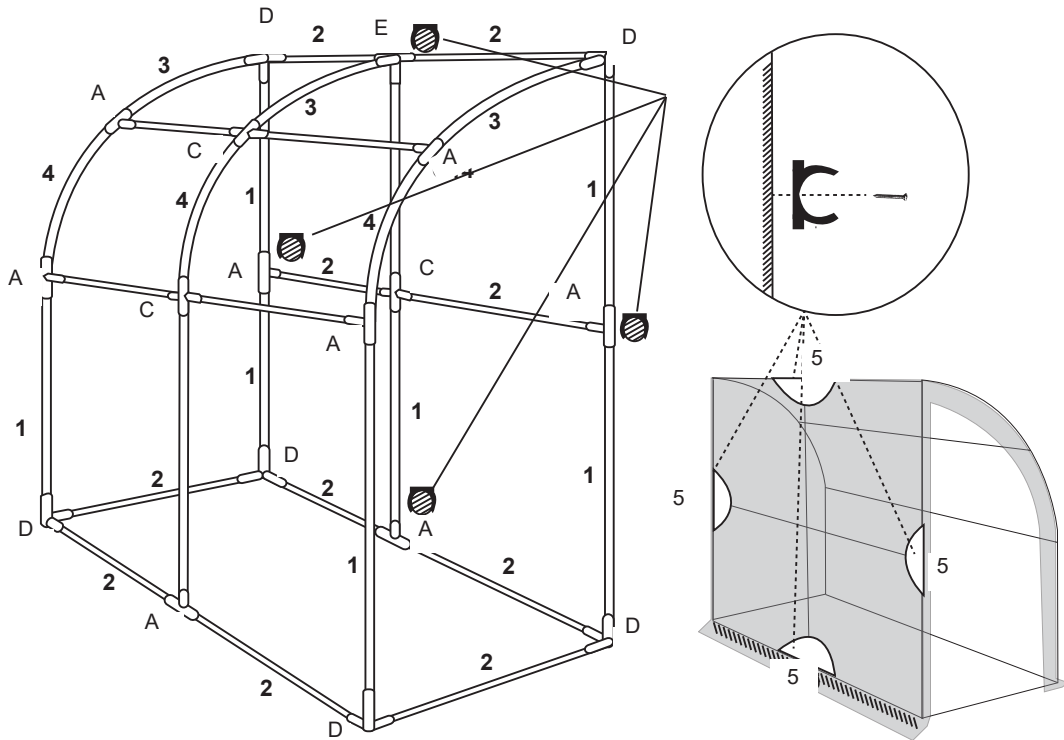

Code		Qty.
1	 104CM	9
2	 96CM	14
3	 89CM	3
4	 69CM	3
D		6
E		1
C		3
A		8
5		4
Cover		1

**Size: 215 x 100 x 200 cm**

Art. no. 211-206  
 EAN 5705858703404

Imported by / Importeret af  
 NSH NORDIC A/S  
 Virkefeltet 4  
 8740 Braedstrup  
 Denmark