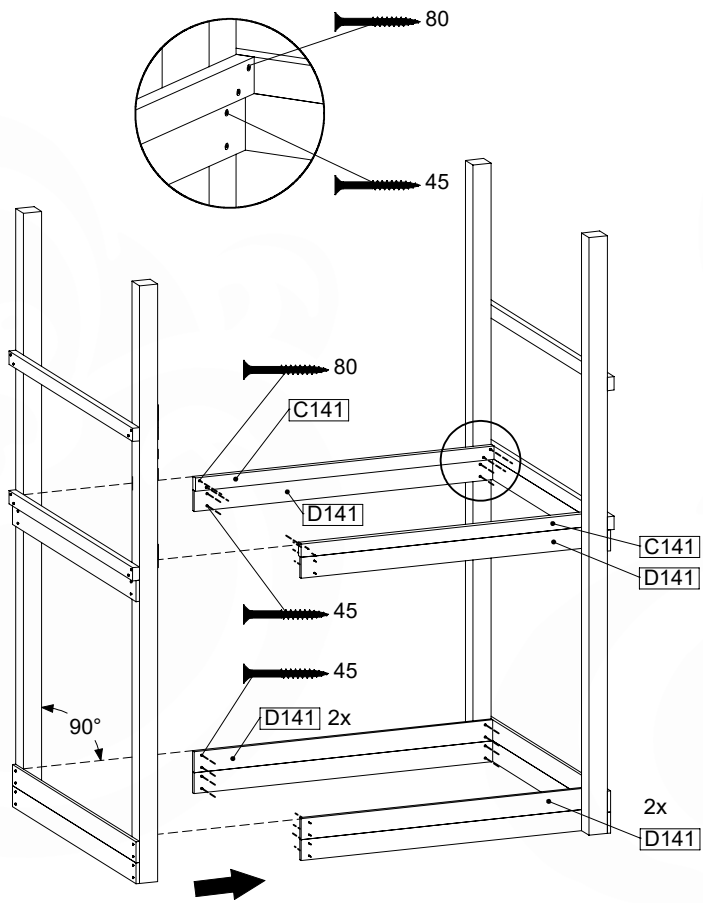

06 Playground Foundation

FD10

07 Base Tower

BT20

	PartNo	PartName	QTY.
Hardware pack	001_406	Stealth Screw 8x45	6
	001_417	Stealth Screw 8x80	4
	002_220	Gap Point Screw T25 - 5x45	135
	002_223	Gap Point Screw T25 - 5x80	40
Other	007_001	Ground-anchor	2
	022_31x	bpc-base version 3	8
	022_84x	bpc cover	8
Timber	B270	Post 90x90 L2700	4
	C141	Beam 1410 mm	10
	D123	Board 1230 mm	17
	D141	Board 1410 mm	12

DL 146 Base Tower BT20 - P02 BT20 - 17-11-2021 - v1.0

07-1

07-2

DL 145 Base Tower BT20 - P04 BT20 - 17-11-2021 - v1.0

07-3

DL 145 Base Tower BT20 - P05 BT20 - 17-11-2021 - v1.0

07-4

08 Balustrade