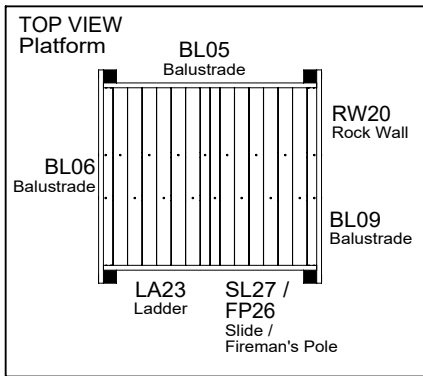

Part 2

Assembly

Instructions

Jungle Fort 2.1

801_010

Jungle Gym

BACKYARD PLAYGROUNDS

since 1988