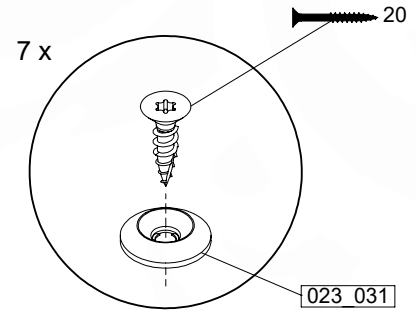

13-4

2x Canvas sheet
120 x 185 cm

Roof Fort 140 - P06 - 24/12/2021 - v1.0

13-5

Roof Fort 140 - P07 - 24/12/2021 - v1.0