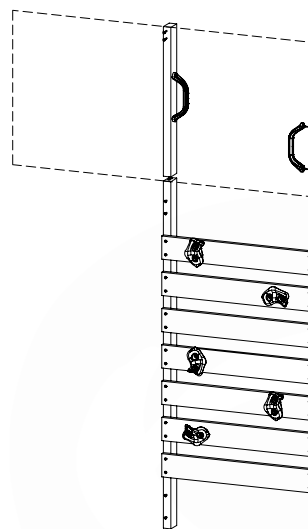

11 Rock Wall

RW20

	PartNo	PartName	QTY.
Hardware pack	001_102	Washer Head Screw T40 M8x30	10
	002_220	Gap Point Screw T25 - 5x45	32
	002_223	Gap Point Screw T25 - 5x80	5
	003_010	M8 spring lock washer	10
	004_050	M8 Drive-in Nut 22mm	10
Other	022_50x	Climbing Rock	5
	120_102	Handgrip set (complete 2x)	1
Timber	C206	Beam 2060 mm	1
	D65	Board 650 mm	7

DL Rockwall 140 - P05 TR 145 - 2-9-2022 - v2