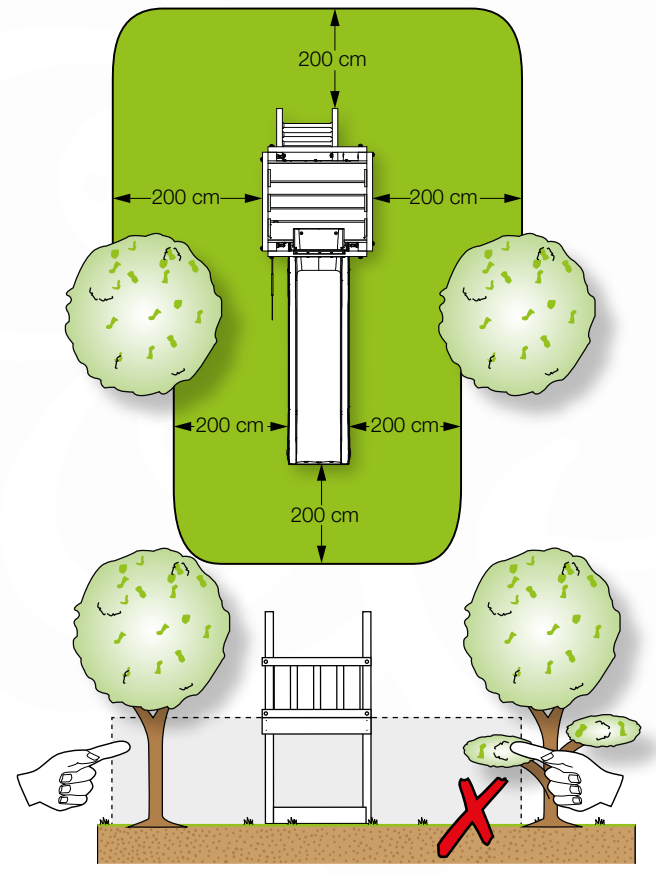

05 Safe Playground Planning

05-1

05-2

05-3

05-4

05-5