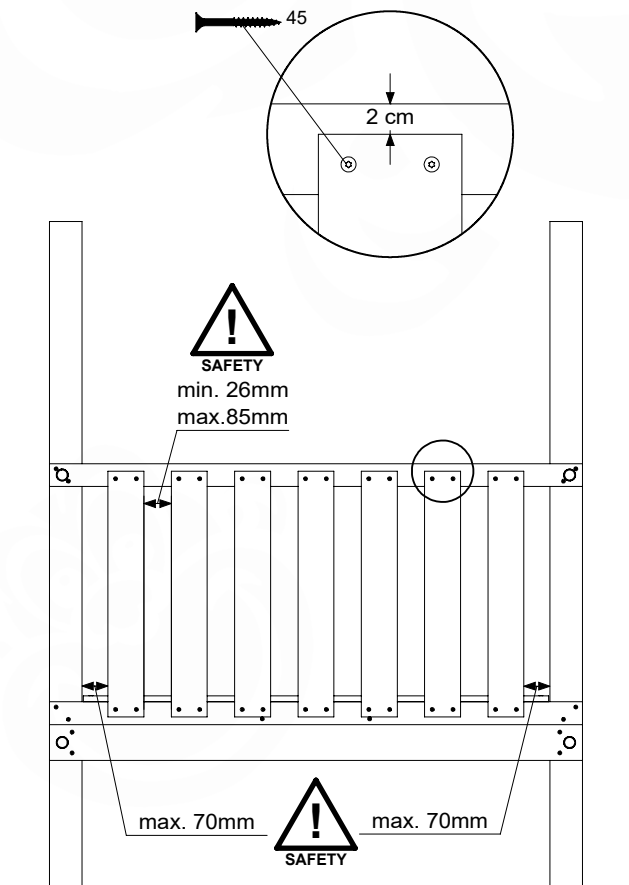

09 Balustrade

BL06

	PartNo	PartName	QTY.
Hardware pack	002_220	Gap Point Screw T25 - 5x45	28
Timber	D65	Board 650 mm	7

Balustrade 140 - P03 T - 14/01/2022 - v1.0

09-1