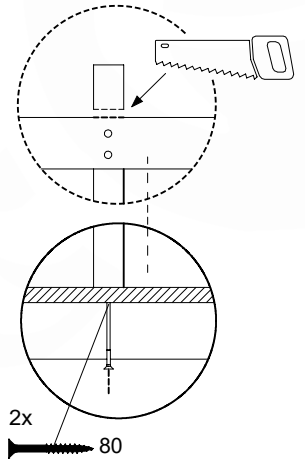

10 Balustrade

BL09

	PartNo	PartName	QTY.
Hardware pack	002_220	Gap Point Screw T25 - 5x45	12
	002_223	Gap Point Screw T25 - 5x80	4
Timber	C70	Beam 700 mm	1
	D65	Board 650 mm	3

10-1