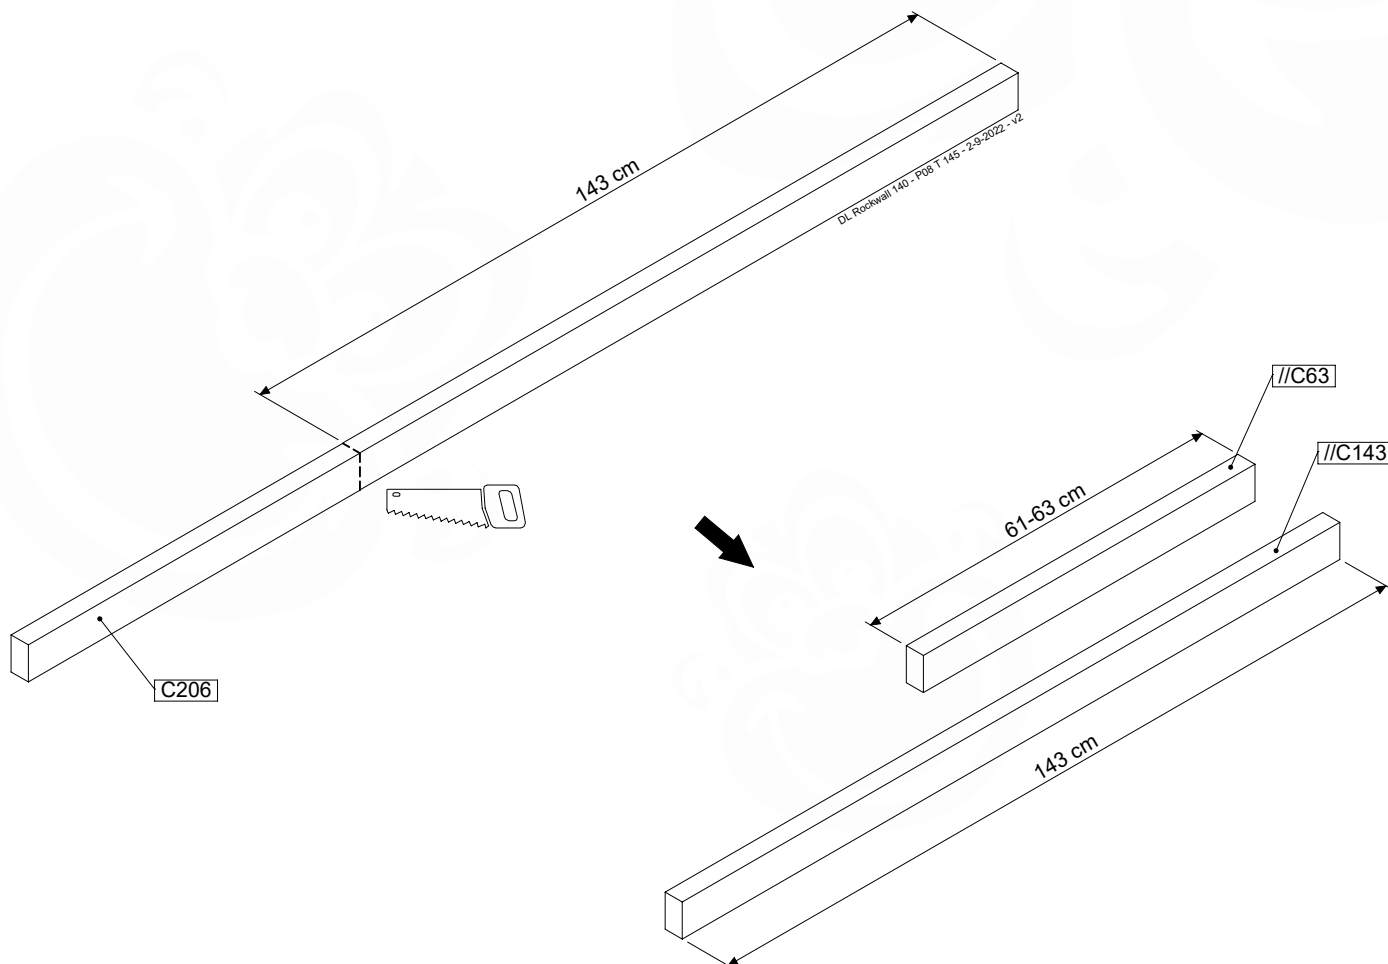

11 Rock Wall

RW20

	PartNo	PartName	QTY.
Hardware pack	001_102	Washer Head Screw T40 M8x30	10
	002_220	Gap Point Screw T25 - 5x45	32
	002_223	Gap Point Screw T25 - 5x80	5
	003_010	M8 spring lock washer	10
	004_050	M8 Drive-in Nut 22mm	10
Other	022_50x	Climbing Rock	5
	120_102	Handgrip set (complete 2x)	1
Timber	C206	Beam 2060 mm	1
	D65	Board 650 mm	7

DL Rockwall 140 - P05 TR 145 - 2-9-2022 - v2

11-1