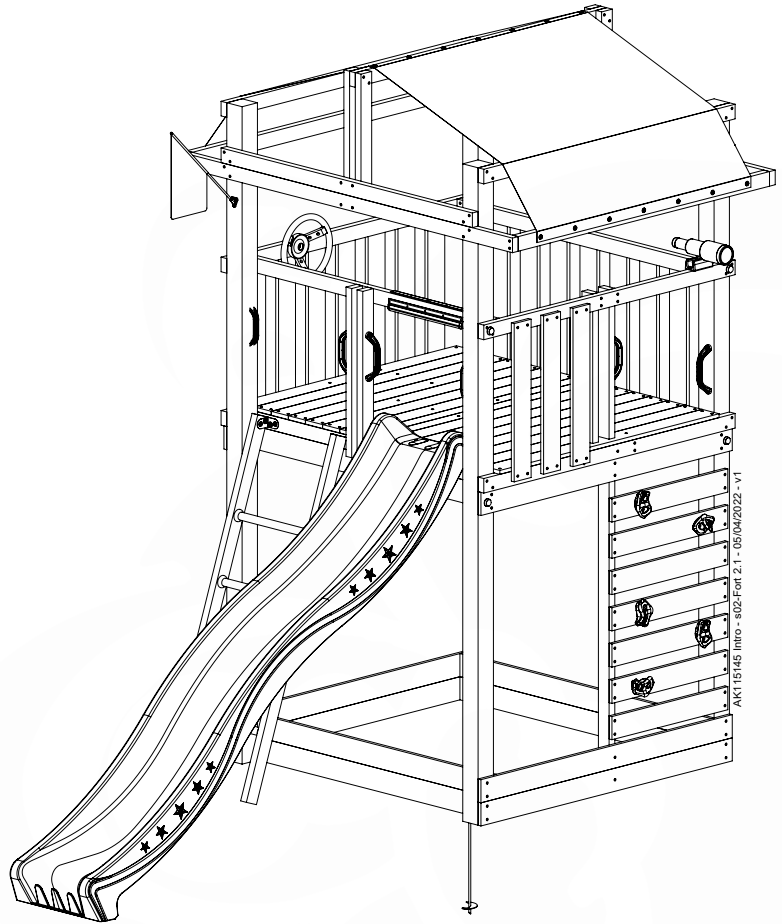

Accessory set - P02 - 29-9-2021 - v4

17-1

17-2

Accessory set - P03 - 29-9-2021 - v4

17-3

17-4

Accessory set - P04 - 29-9-2021 - v4

17-5

1x
022_910

AK115145 Intro - s02-For 2.1 - 05/04/2022 - v1

21 Download and Saving

click to download

sent to your email

Playtowers

S Single  Jungle Tower 801_200	S Single  Jungle Patio 802_202	S Single  Jungle Cocoon 802_204	S Single  Jungle Cirque 802_206	S Single  Jungle Totem 802_208	S Duo  Jungle Nomad 803_202	S Duo  Jungle Safari 803_204	S Duo  Jungle Viking 803_206	S Duo  Jungle Teepee 803_208	S Duo  Jungle Resort 803_210
S Combo  Jungle Viking 803_206	S Combo  Jungle Explorer 809_802	M Single  Jungle Castle 801_120	M Single  Jungle Club 801_110	M Single  Jungle Casa 801_105	M Single  Jungle Home 801_103	M Single  Jungle Hut 801_100	M Single  Jungle House 801_095		
L Single  Jungle Cottage 801_090	L Single  Jungle Cabin 801_060	L Single  Jungle Lodge 801_040	L Duo  Jungle Cubby 801_070	L Duo  Jungle Mansion 801_009	XL Single  Jungle Sierra 801_025	XL Single  Jungle Fort 801_010	XL Duo  Jungle Chalet 801_013	XL Duo  Jungle Palace 801_005	