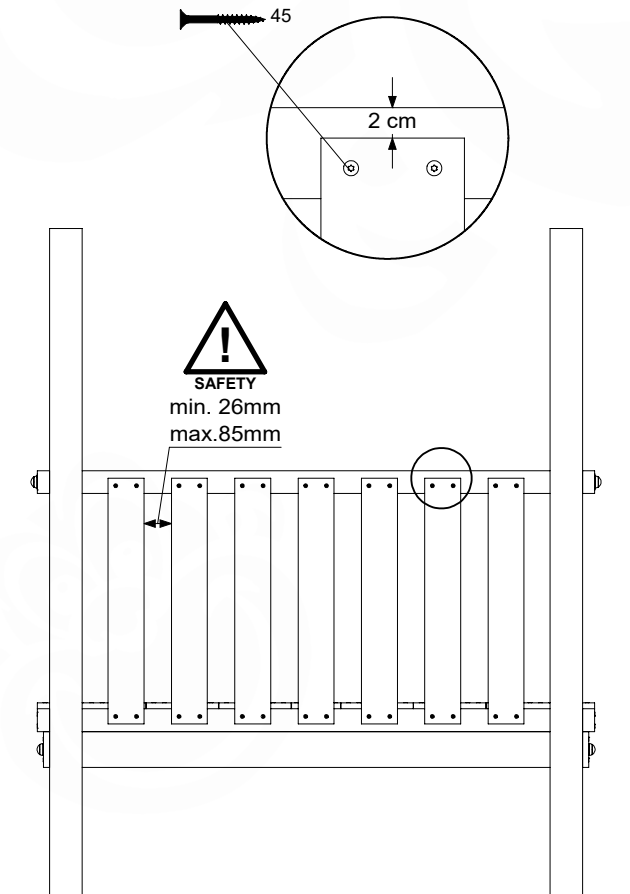

08 Balustrade

BL05

Balustrade 140 - P02 U - 14/01/2022 - v1.0

	PartNo	PartName	QTY.
Hardware pack	002_220	Gap Point Screw T25 - 5x45	28
Timber	D65	Board 650 mm	7

08-1