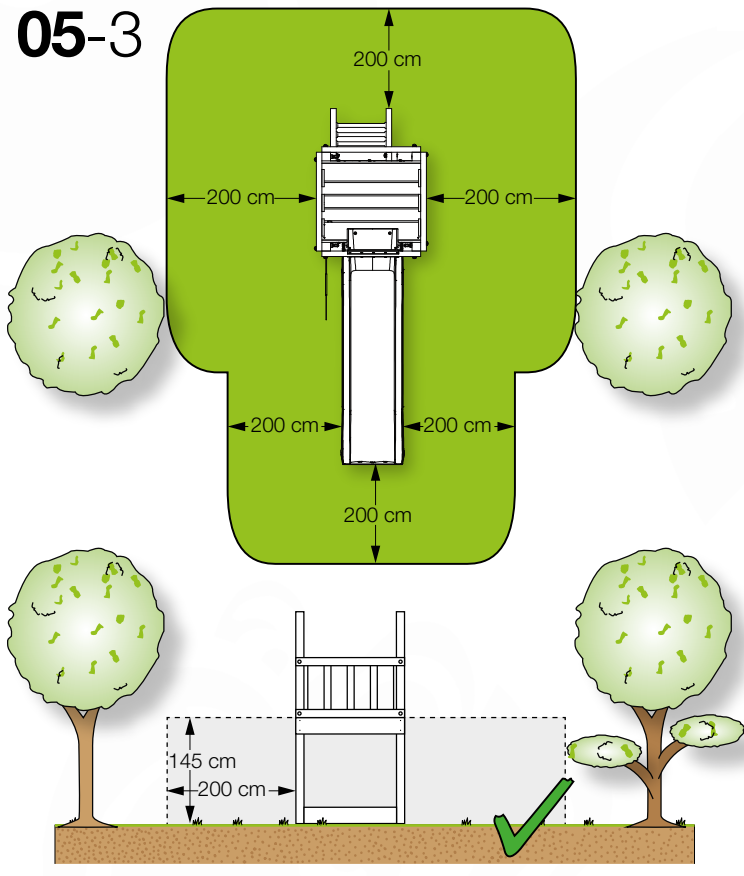

05 Safe Playground Planning

05-1

05-2

05-3

05-4

05-5