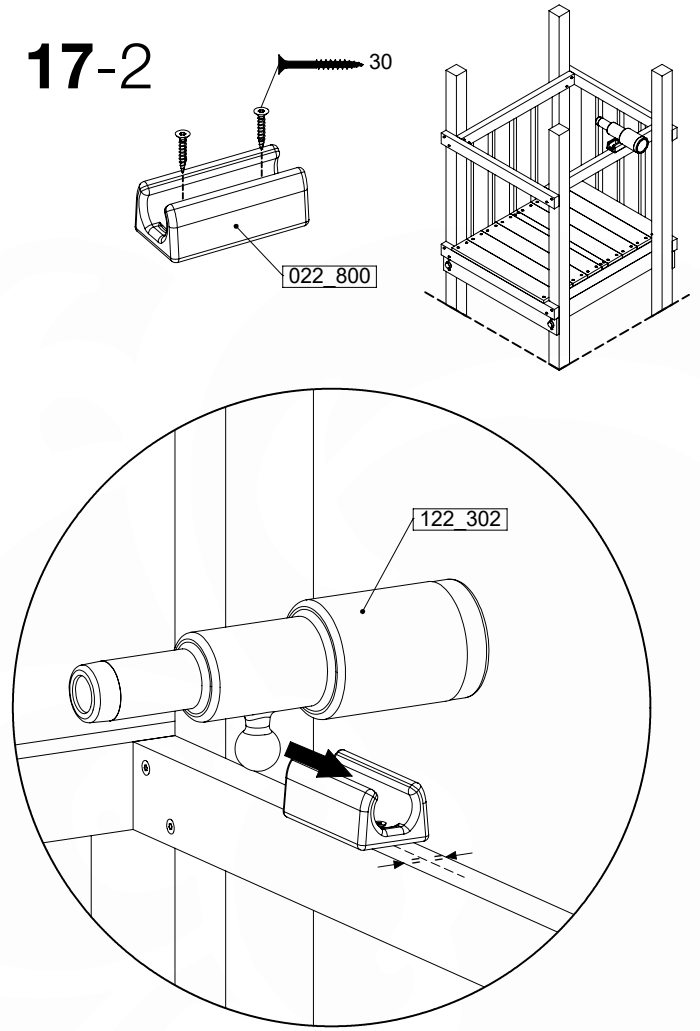

17-2

Accessory set - P03 - 29-9-2021 - v4