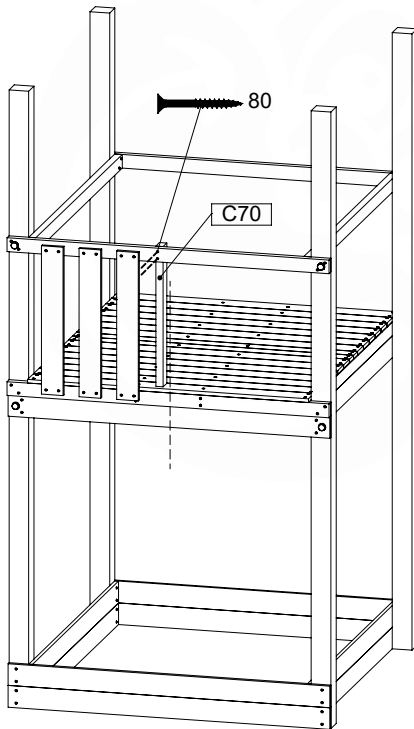

10 Balustrade

BL09

	PartNo	PartName	QTY.
Hardware pack	002_220	Gap Point Screw T25 - 5x45	12
	002_223	Gap Point Screw T25 - 5x80	4
Timber	C70	Beam 700 mm	1
	D65	Board 650 mm	3

10-1