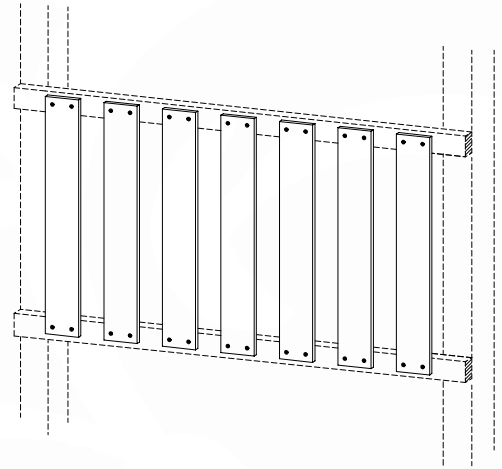

09 Balustrade

BL06

	PartNo	PartName	QTY.
Hardware pack	002_220	Gap Point Screw T25 - 5x45	28
Timber	D65	Board 650 mm	7

Balustrade 140 - P03 T - 14/01/2022 - v1.0