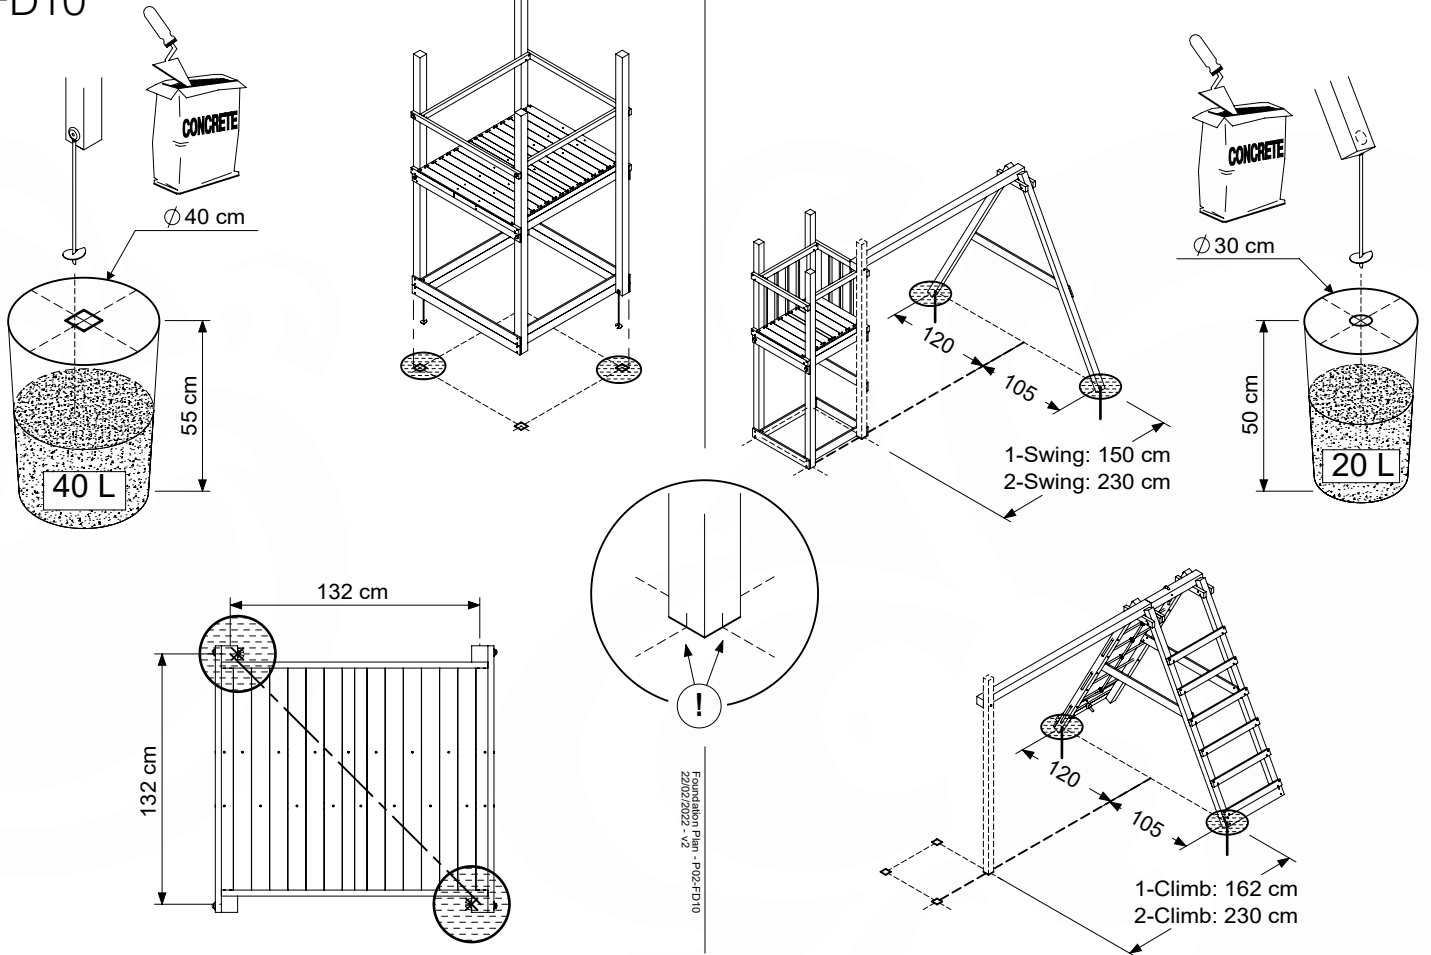

06 Playground Foundation

FD10

07 Base Tower

BT20

	PartNo	PartName	QTY.
Hardware pack	001_406	Stealth Screw 8x45	6
	001_417	Stealth Screw 8x80	4
	002_220	Gap Point Screw T25 - 5x45	135
	002_223	Gap Point Screw T25 - 5x80	40
Other	007_001	Ground-anchor	2
	022_31x	bpc-base version 3	8
	022_84x	bpc cover	8
Timber	B270	Post 90x90 L2700	4
	C141	Beam 1410 mm	10
	D123	Board 1230 mm	17
	D141	Board 1410 mm	12