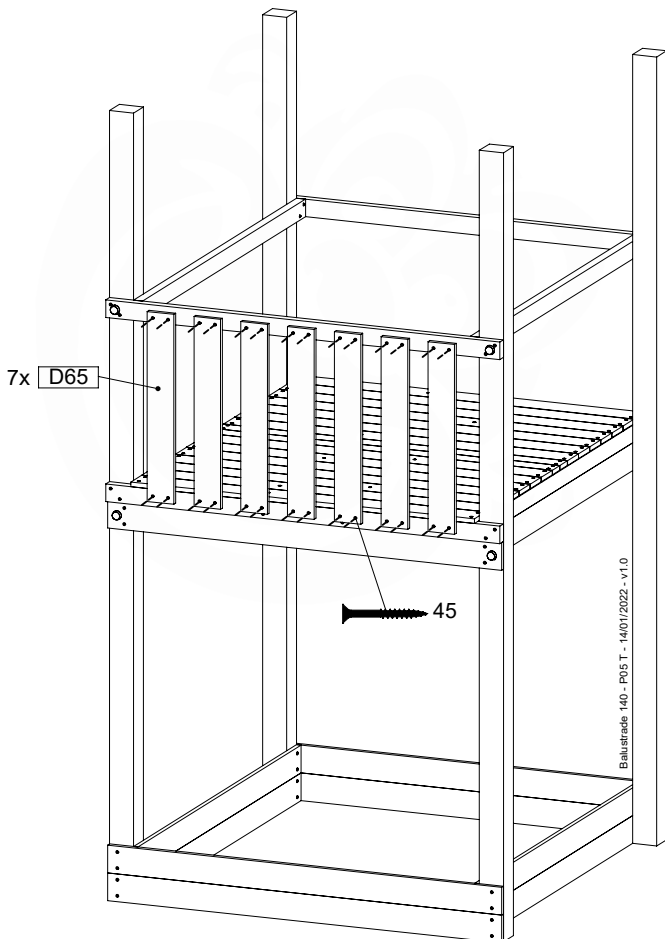

06 Playground Foundation

FD10

07 Base Tower

BT20

	PartNo	PartName	QTY.
Hardware pack	001_406	Stealth Screw 8x45	6
	001_417	Stealth Screw 8x80	4
	002_220	Gap Point Screw T25 - 5x45	135
	002_223	Gap Point Screw T25 - 5x80	40
Other	007_001	Ground-anchor	2
	022_31x	bpc-base version 3	8
	022_84x	bpc cover	8
Timber	B270	Post 90x90 L2700	4
	C141	Beam 1410 mm	10
	D123	Board 1230 mm	17
	D141	Board 1410 mm	12

DL 146 Base Tower BT20 - P02 BT20 - 17-11-2021 - v1.0

07-1

07-2

DL 145 Base Tower BT20 - P04 BT20 - 17-11-2021 - v1.0

07-3

DL 145 Base Tower BT20 - P05 BT20 - 17-11-2021 - v1.0

07-4

08 Balustrade

BL05

Balustrade 140 - P02 U - 14/01/2022 - v1.0

	PartNo	PartName	QTY.
Hardware pack	002_220	Gap Point Screw T25 - 5x45	28
Timber	D65	Board 650 mm	7

08-1

09 Balustrade

BL06

	PartNo	PartName	QTY.
Hardware pack	002_220	Gap Point Screw T25 - 5x45	28
Timber	D65	Board 650 mm	7

Balustrade 140 - P03 T - 14/01/2022 - v1.0

09-1

10 Balustrade

BL09

	PartNo	PartName	QTY.
Hardware pack	002_220	Gap Point Screw T25 - 5x45	12
	002_223	Gap Point Screw T25 - 5x80	4
Timber	C70	Beam 700 mm	1
	D65	Board 650 mm	3