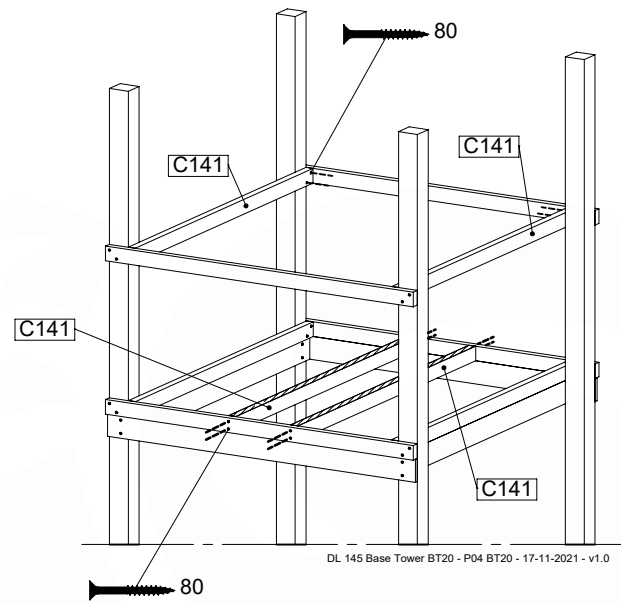

06 Playground Foundation

FD10

07 Base Tower

BT20

	PartNo	PartName	QTY.
Hardware pack	001_406	Stealth Screw 8x45	6
	001_417	Stealth Screw 8x80	4
	002_220	Gap Point Screw T25 - 5x45	135
	002_223	Gap Point Screw T25 - 5x80	40
Other	007_001	Ground-anchor	2
	022_31x	bpc-base version 3	8
	022_84x	bpc cover	8
Timber	B270	Post 90x90 L2700	4
	C141	Beam 1410 mm	10
	D123	Board 1230 mm	17
	D141	Board 1410 mm	12

DL 146 Base Tower BT20 - P02 BT20 - 17-11-2021 - v1.0

07-1

07-2

DL 145 Base Tower BT20 - P04 BT20 - 17-11-2021 - v1.0

07-3

DL 145 Base Tower BT20 - P05 BT20 - 17-11-2021 - v1.0

07-4

08 Balustrade