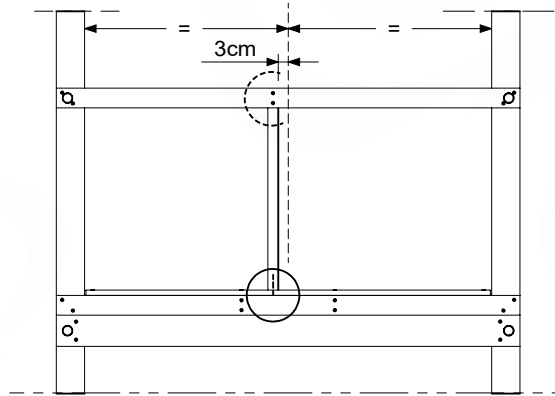

10 Balustrade

BL09

	PartNo	PartName	QTY.
Hardware pack	002_220	Gap Point Screw T25 - 5x45	12
	002_223	Gap Point Screw T25 - 5x80	4
Timber	C70	Beam 700 mm	1
	D65	Board 650 mm	3

10-1