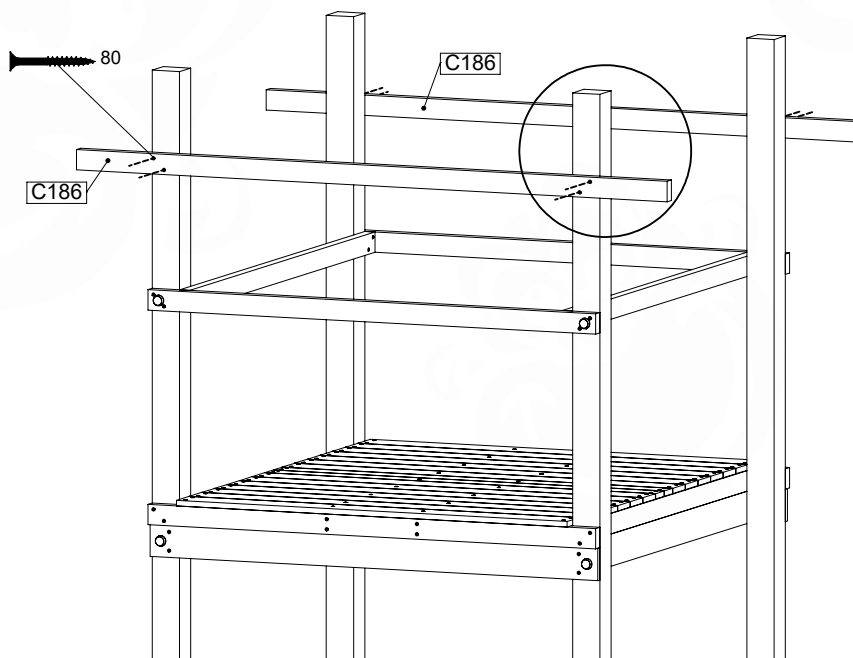

13 Roof

RF18

	PartNo	PartName	QTY.
hardware pack	002_223	Gap Point Screw T25 - 5x80	52
	002_308	Gap Point Screw T25 - 5x20	21
	023_031	Finishing Washer GPS 5.0	21
Other	123_222	Sheet Canvas Challenger line 1200x1850	2
Timber	C56	Beam 560 mm	4
	C141	Beam 1410 mm	7
	C186	Beam 1860 mm	2

Roof Fort 140 - P02 - 24/12/2021 - v1.0

13-1

Roof Fort 140 - P03 - 24/12/2021 - v1.0