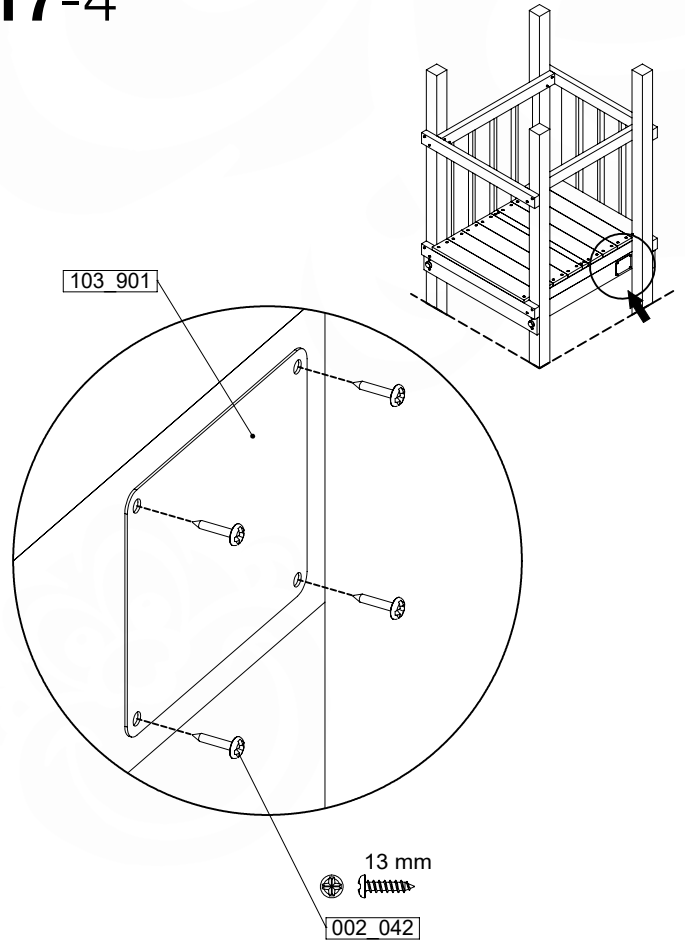

17-4

Accessory set - P04 - 29-9-2021 - v4