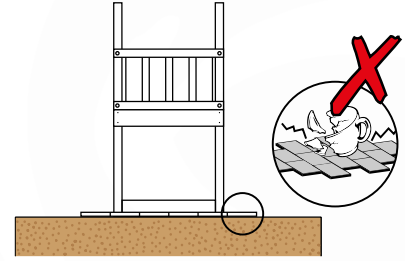

05 Safe Playground Planning

05-1

05-2

05-3

05-4

05-5