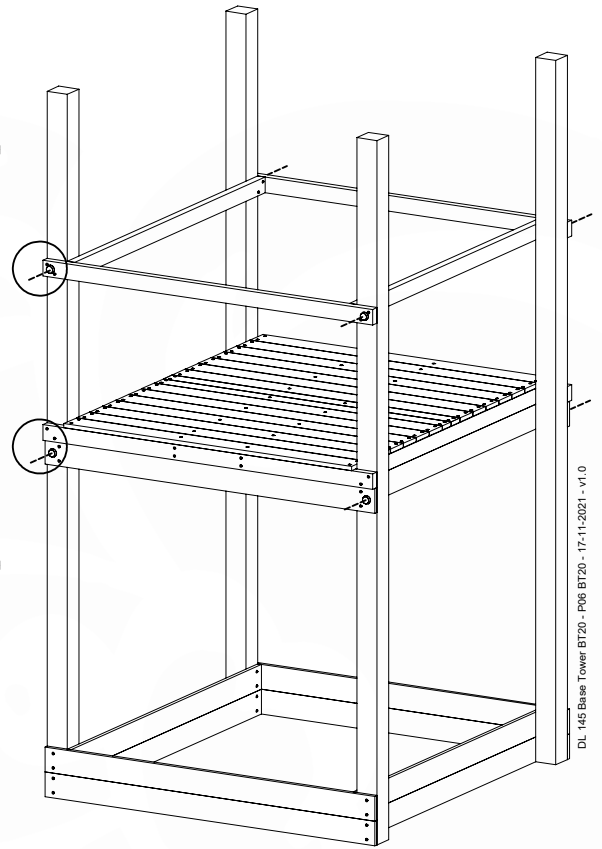

06 Playground Foundation

FD10

07 Base Tower

BT20

	PartNo	PartName	QTY.
Hardware pack	001_406	Stealth Screw 8x45	6
	001_417	Stealth Screw 8x80	4
	002_220	Gap Point Screw T25 - 5x45	135
	002_223	Gap Point Screw T25 - 5x80	40
Other	007_001	Ground-anchor	2
	022_31x	bpc-base version 3	8
	022_84x	bpc cover	8
Timber	B270	Post 90x90 L2700	4
	C141	Beam 1410 mm	10
	D123	Board 1230 mm	17
	D141	Board 1410 mm	12

DL 146 Base Tower BT20 - P02 BT20 - 17-11-2021 - v1.0

07-1

07-2

DL 145 Base Tower BT20 - P04 BT20 - 17-11-2021 - v1.0

07-3

DL 145 Base Tower BT20 - P05 BT20 - 17-11-2021 - v1.0

07-4

08 Balustrade

BL05

Balustrade 140 - P02 U - 14/01/2022 - v1.0

	PartNo	PartName	QTY.
Hardware pack	002_220	Gap Point Screw T25 - 5x45	28
Timber	D65	Board 650 mm	7

08-1

09 Balustrade

BL06

	PartNo	PartName	QTY.
Hardware pack	002_220	Gap Point Screw T25 - 5x45	28
Timber	D65	Board 650 mm	7