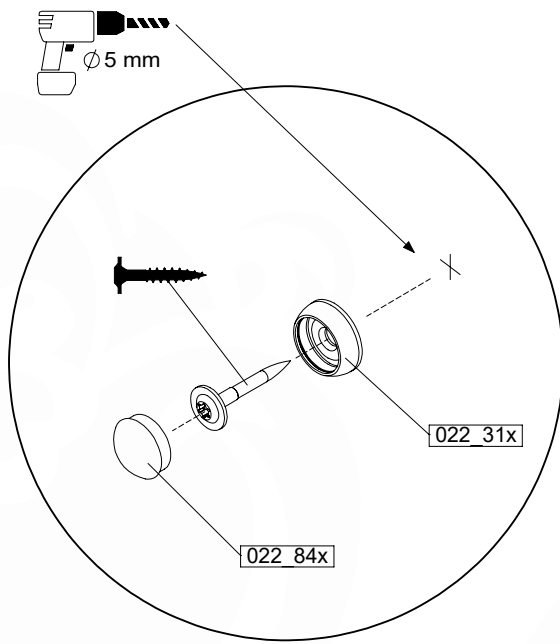

06 Playground Foundation

FD10

07 Base Tower

BT20

	PartNo	PartName	QTY.
Hardware pack	001_406	Stealth Screw 8x45	6
	001_417	Stealth Screw 8x80	4
	002_220	Gap Point Screw T25 - 5x45	135
	002_223	Gap Point Screw T25 - 5x80	40
Other	007_001	Ground-anchor	2
	022_31x	bpc-base version 3	8
	022_84x	bpc cover	8
Timber	B270	Post 90x90 L2700	4
	C141	Beam 1410 mm	10
	D123	Board 1230 mm	17
	D141	Board 1410 mm	12

DL 146 Base Tower BT20 - P02 BT20 - 17-11-2021 - v1.0

07-1

07-2

DL 145 Base Tower BT20 - P04 BT20 - 17-11-2021 - v1.0

07-3

DL 145 Base Tower BT20 - P05 BT20 - 17-11-2021 - v1.0

07-4

08 Balustrade