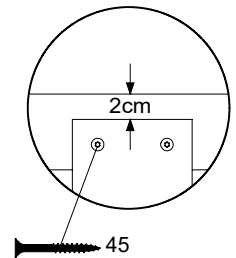

10 Balustrade

BL09

	PartNo	PartName	QTY.
Hardware pack	002_220	Gap Point Screw T25 - 5x45	12
	002_223	Gap Point Screw T25 - 5x80	4
Timber	C70	Beam 700 mm	1
	D65	Board 650 mm	3

10-1