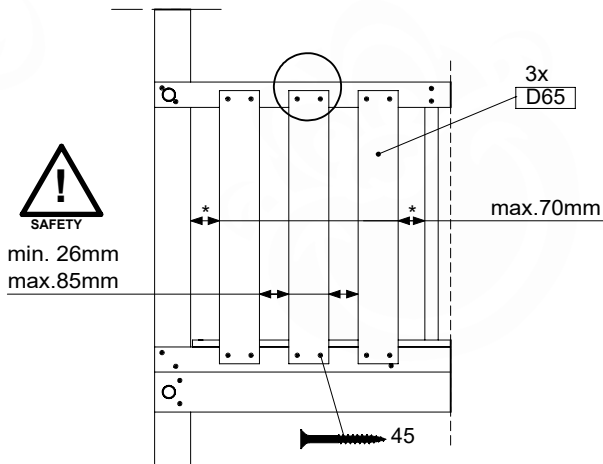

10 Balustrade

BL09

	PartNo	PartName	QTY.
Hardware pack	002_220	Gap Point Screw T25 - 5x45	12
	002_223	Gap Point Screw T25 - 5x80	4
Timber	C70	Beam 700 mm	1
	D65	Board 650 mm	3

10-1