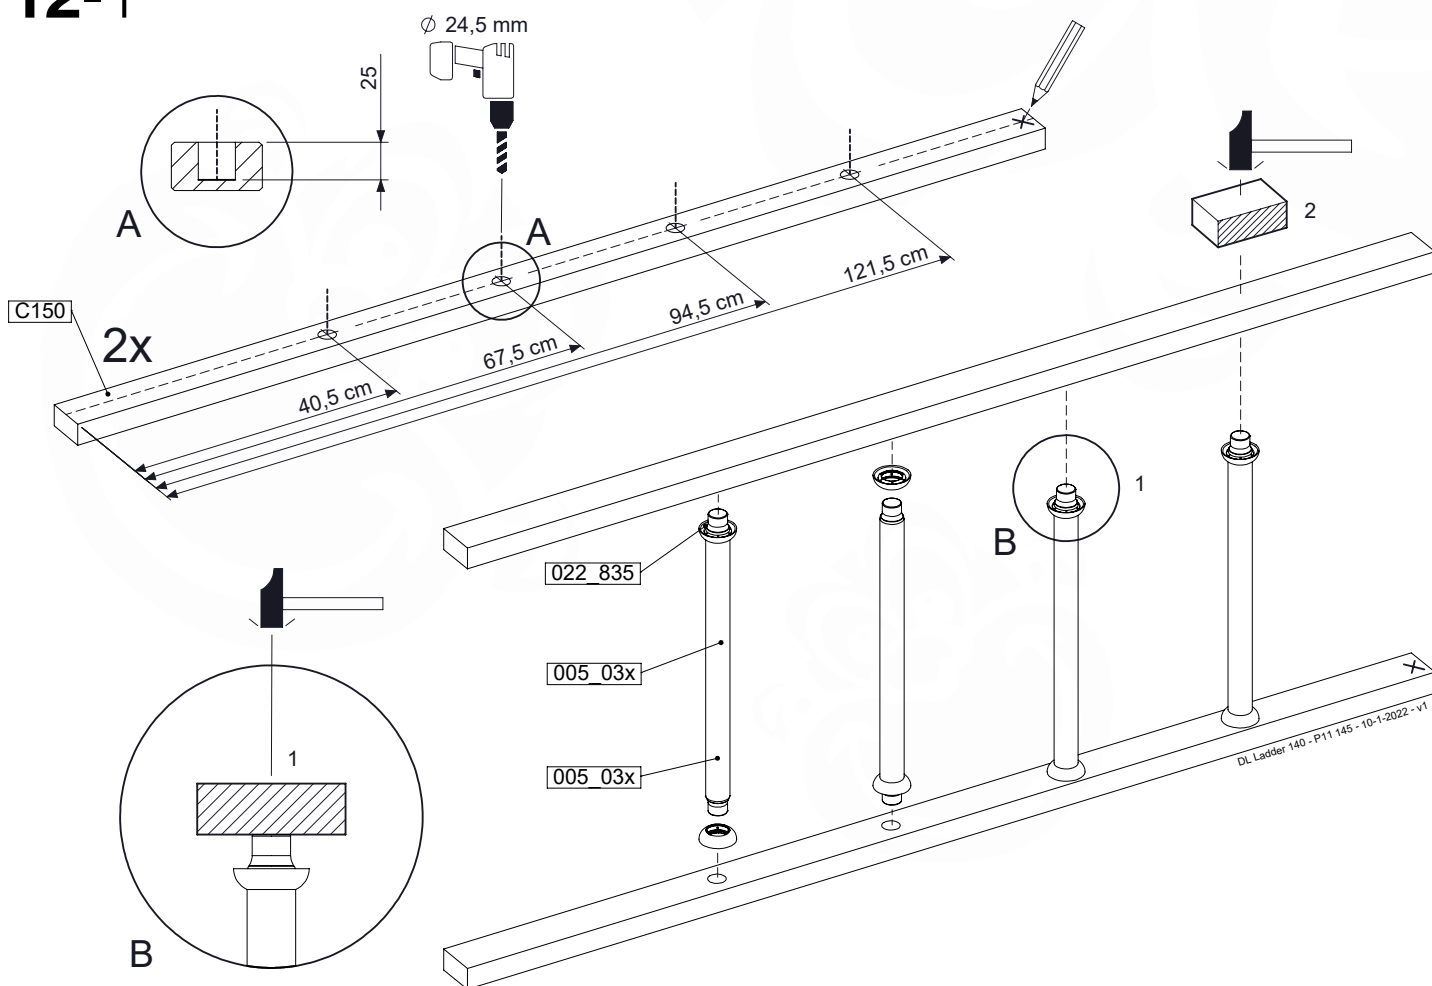

12-1

DL Ladder 140 - P11 145 - 10-1-2022 - v1