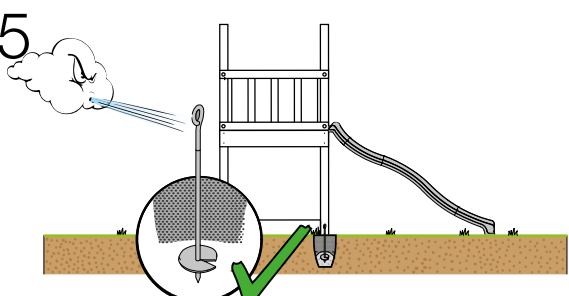

06 Playground Foundation

FD10

07 Base Tower

BT20

	PartNo	PartName	QTY.
Hardware pack	001_406	Stealth Screw 8x45	6
	001_417	Stealth Screw 8x80	4
	002_220	Gap Point Screw T25 - 5x45	135
	002_223	Gap Point Screw T25 - 5x80	40
Other	007_001	Ground-anchor	2
	022_31x	bpc-base version 3	8
	022_84x	bpc cover	8
Timber	B270	Post 90x90 L2700	4
	C141	Beam 1410 mm	10
	D123	Board 1230 mm	17
	D141	Board 1410 mm	12