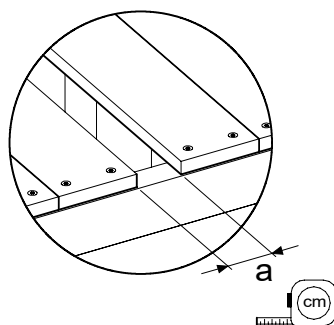

06 Playground Foundation

FD10

07 Base Tower

BT20

	PartNo	PartName	QTY.
Hardware pack	001_406	Stealth Screw 8x45	6
	001_417	Stealth Screw 8x80	4
	002_220	Gap Point Screw T25 - 5x45	135
	002_223	Gap Point Screw T25 - 5x80	40
Other	007_001	Ground-anchor	2
	022_31x	bpc-base version 3	8
	022_84x	bpc cover	8
Timber	B270	Post 90x90 L2700	4
	C141	Beam 1410 mm	10
	D123	Board 1230 mm	17
	D141	Board 1410 mm	12

DL 146 Base Tower BT20 - P02 BT20 - 17-11-2021 - v1.0

07-1

07-2

DL 145 Base Tower BT20 - P04 BT20 - 17-11-2021 - v1.0

07-3

DL 145 Base Tower BT20 - P05 BT20 - 17-11-2021 - v1.0

07-4

08 Balustrade