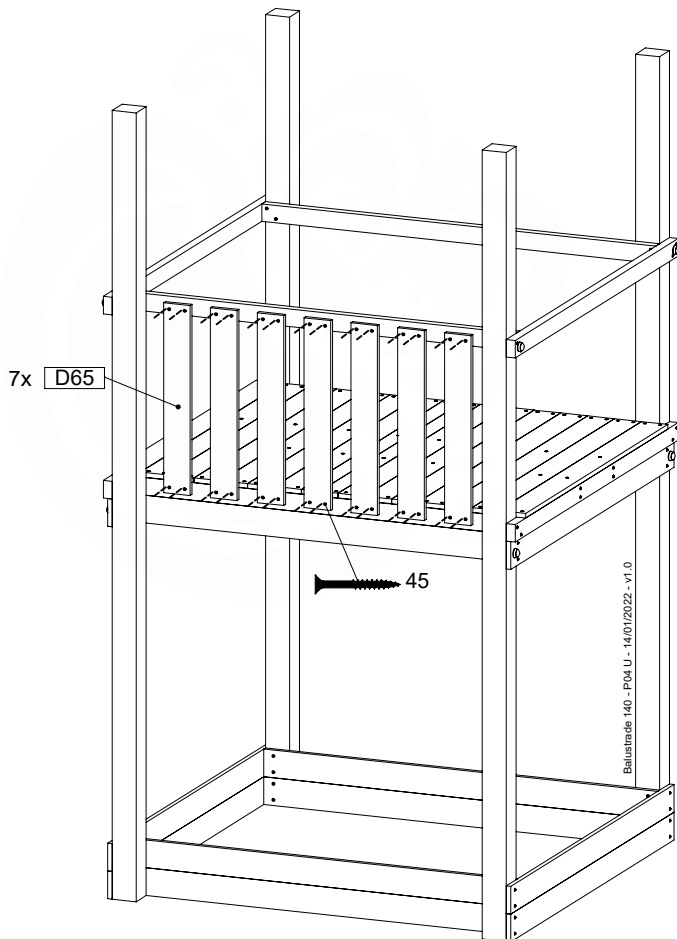

06 Playground Foundation

FD10

07 Base Tower

BT20

	PartNo	PartName	QTY.
Hardware pack	001_406	Stealth Screw 8x45	6
	001_417	Stealth Screw 8x80	4
	002_220	Gap Point Screw T25 - 5x45	135
	002_223	Gap Point Screw T25 - 5x80	40
Other	007_001	Ground-anchor	2
	022_31x	bpc-base version 3	8
	022_84x	bpc cover	8
Timber	B270	Post 90x90 L2700	4
	C141	Beam 1410 mm	10
	D123	Board 1230 mm	17
	D141	Board 1410 mm	12

DL 146 Base Tower BT20 - P02 BT20 - 17-11-2021 - v1.0

07-1

07-2

DL 145 Base Tower BT20 - P04 BT20 - 17-11-2021 - v1.0

07-3

DL 145 Base Tower BT20 - P05 BT20 - 17-11-2021 - v1.0

07-4

08 Balustrade

BL05

Balustrade 140 - P02 U - 14/01/2022 - v1.0

	PartNo	PartName	QTY.
Hardware pack	002_220	Gap Point Screw T25 - 5x45	28
Timber	D65	Board 650 mm	7

08-1

09 Balustrade

BL06

	PartNo	PartName	QTY.
Hardware pack	002_220	Gap Point Screw T25 - 5x45	28
Timber	D65	Board 650 mm	7