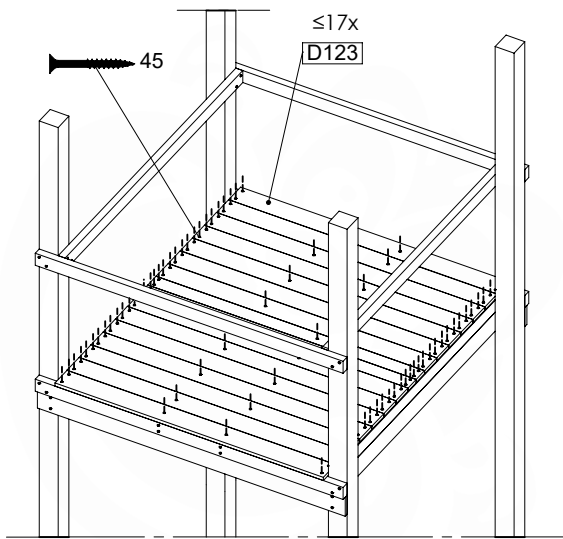

06 Playground Foundation

FD10

07 Base Tower

BT20

	PartNo	PartName	QTY.
Hardware pack	001_406	Stealth Screw 8x45	6
	001_417	Stealth Screw 8x80	4
	002_220	Gap Point Screw T25 - 5x45	135
	002_223	Gap Point Screw T25 - 5x80	40
Other	007_001	Ground-anchor	2
	022_31x	bpc-base version 3	8
	022_84x	bpc cover	8
Timber	B270	Post 90x90 L2700	4
	C141	Beam 1410 mm	10
	D123	Board 1230 mm	17
	D141	Board 1410 mm	12

DL 146 Base Tower BT20 - P02 BT20 - 17-11-2021 - v1.0

07-1

07-2

DL 145 Base Tower BT20 - P04 BT20 - 17-11-2021 - v1.0

07-3

DL 145 Base Tower BT20 - P05 BT20 - 17-11-2021 - v1.0

07-4

08 Balustrade