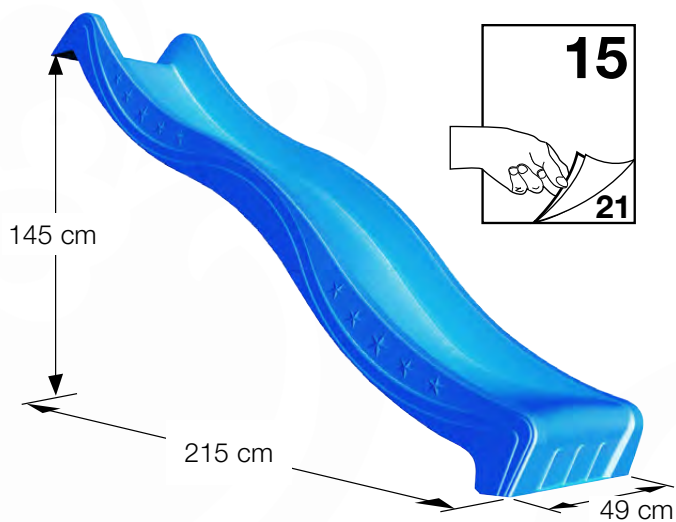

14 Add-on

Wavy Star Slide XXL

- 334_100 Yellow
- 334_200 Blue
- 334_300 Green
- 334_400 Red
- 334_500 Fuchsia
- 334_600 Dark Green