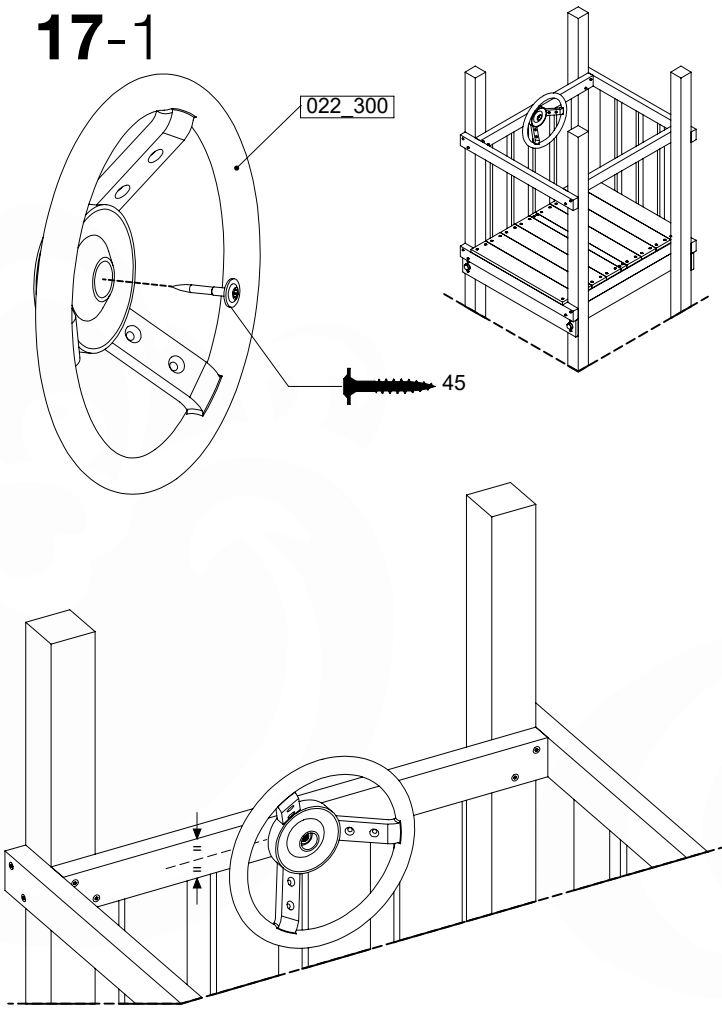

17-1

17-2

Accessory set - P03 - 29-9-2021 - v4

17-3

17-4

Accessory set - P04 - 29-9-2021 - v4