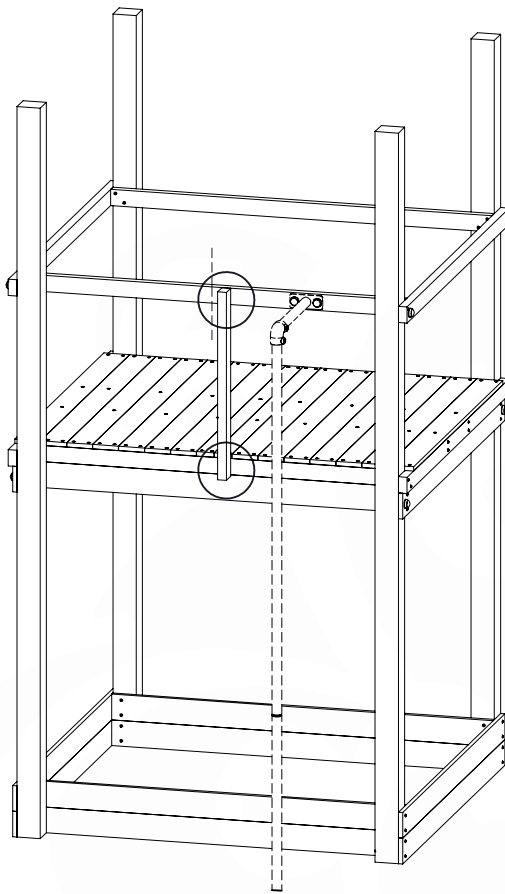

16-1

17 Accessories

AC01

(194_119)

	PartNo	PartName	QTY.
Hardware Pack 100_617	001_406	Stealth Screw 8x45	1
	002_041	Dome head screw 4.5 x 20 mm	3
	002_042	Dome head screw 3.5 x 13mm	4
	002_219	Gap Point Screw T25 - 5x30	2
Other	022_300	Steering Wheel	1
	022_800	Rail P/T 105	1
	022_910	Sandpad	1
	103_901	Logo ID Plate	1
	104_107	Tool Set Climbing Units	1
	120_024	Tower Flag	1
	122_302	Telescope	1

Accessory set - P02 - 29-9-2021 - v4