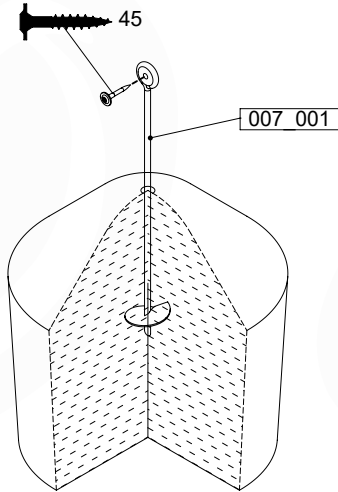

12 Ground Anchors

GA05

Parts:

Assembly Package Tower
194_300