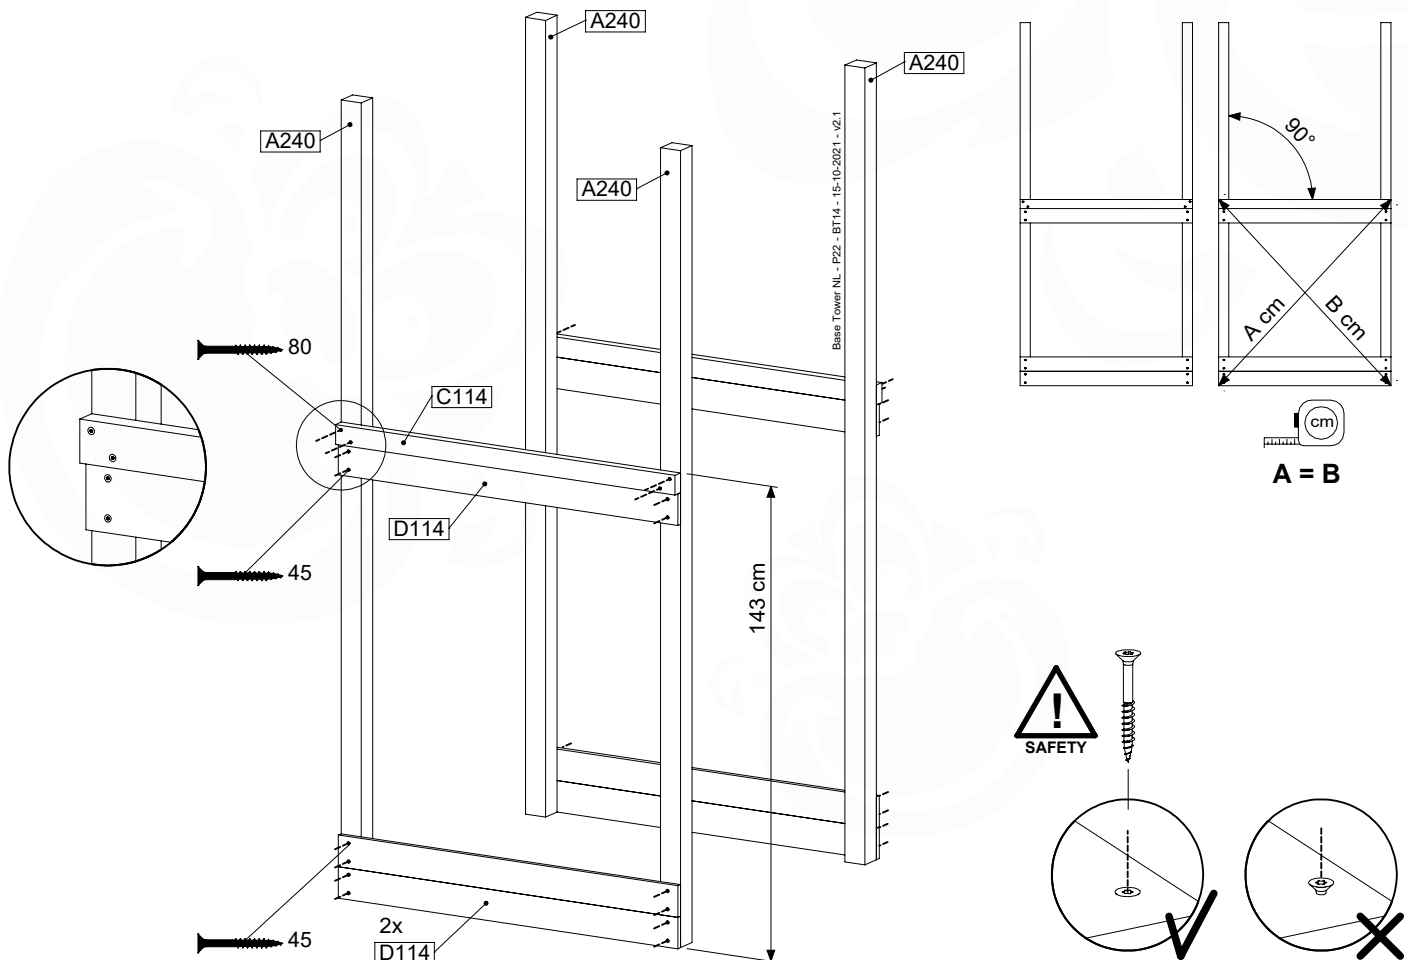

07 Base Tower

BT14

	PartNo	PartName	QTY.
Hardware pack	001_406	Stealth Screw 8x45	6
	001_417	Stealth Screw 8x80	4
	002_220	Gap Point Screw T25 - 5x45	118
	002_223	Gap Point Screw T25 - 5x80	20
	022_31x	bpc-base version 3	8
	022_84x	bpc cover	8
Other	007_001	Ground-anchor	2
Timber	A240	Post 70x70 L2400	4
	C114	Beam 1140 mm	5
	D100	Board 1000 mm	14
	D114	Board 1140 mm	12

Base Tower NL - P21 - BT14 - 15-10-2021 - v2.1

07-1