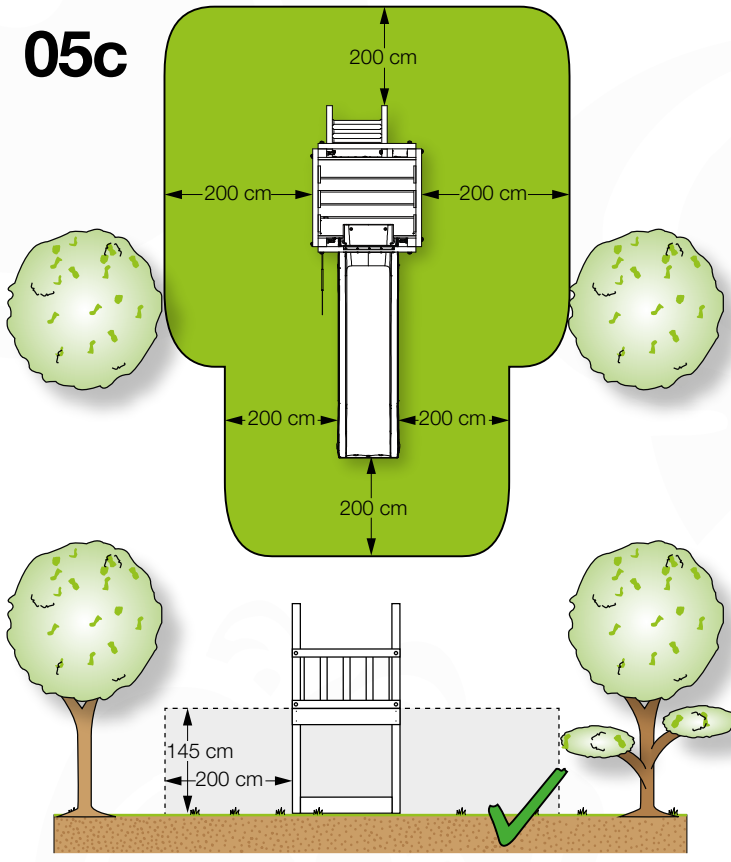

05 Safe Playground

05a

05b

05c

05d

05e