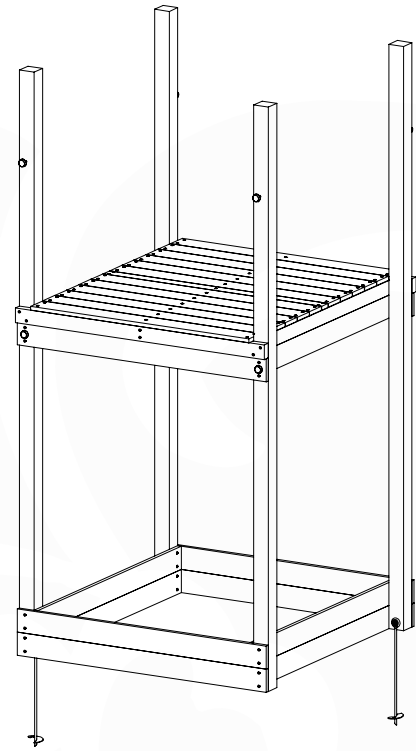

05e

06 Playground Foundation

FD05

07 Base Tower

BT14

	PartNo	PartName	QTY.
Hardware pack	001_406	Stealth Screw 8x45	6
	001_417	Stealth Screw 8x80	4
	002_220	Gap Point Screw T25 - 5x45	118
	002_223	Gap Point Screw T25 - 5x80	20
	022_31x	bpc-base version 3	8
	022_84x	bpc cover	8
Other	007_001	Ground-anchor	2
Timber	A240	Post 70x70 L2400	4
	C114	Beam 1140 mm	5
	D100	Board 1000 mm	14
	D114	Board 1140 mm	12

Base Tower NL - P21 - BT14 - 15-10-2021 - v2.1

07-1

07-2

07-3

07-4

08 Balustrade

BL04 (2x)

	PartNo	PartName	QTY.
Hardware Pack	002_220	Gap Point Screw T25 - 5x45	24
	002_223	Gap Point Screw T25 - 5x80	4
Timber	C114	Beam 1140 mm	1
	D65	Board 650 mm	6