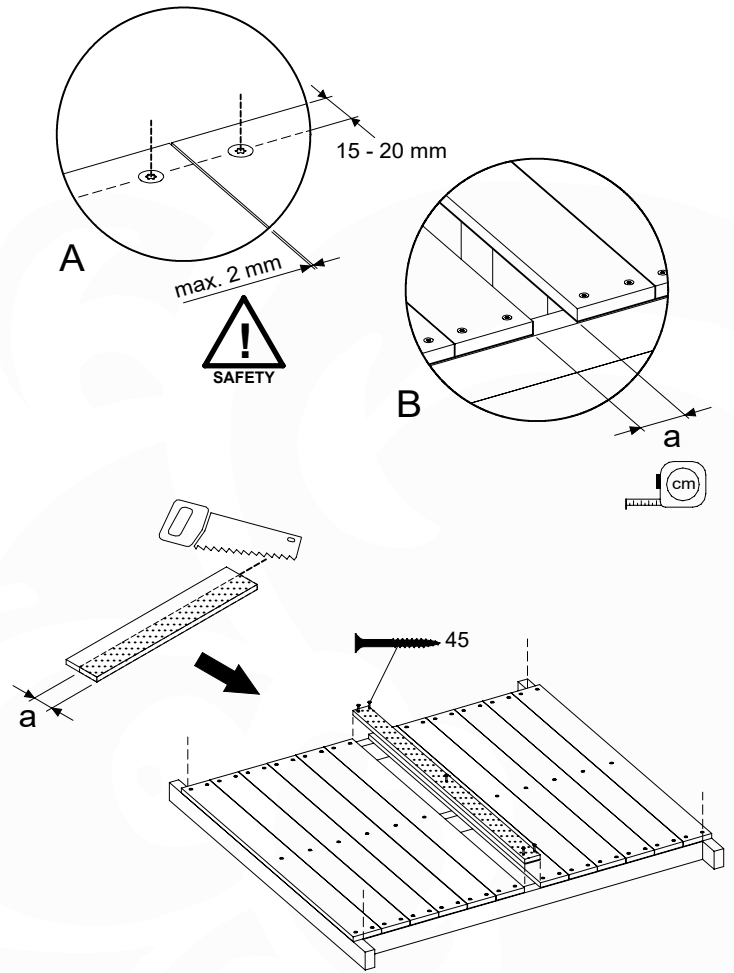

05e

06 Playground Foundation

FD05

07 Base Tower

BT14

	PartNo	PartName	QTY.
Hardware pack	001_406	Stealth Screw 8x45	6
	001_417	Stealth Screw 8x80	4
	002_220	Gap Point Screw T25 - 5x45	118
	002_223	Gap Point Screw T25 - 5x80	20
	022_31x	bpc-base version 3	8
	022_84x	bpc cover	8
Other	007_001	Ground-anchor	2
Timber	A240	Post 70x70 L2400	4
	C114	Beam 1140 mm	5
	D100	Board 1000 mm	14
	D114	Board 1140 mm	12

Base Tower NL - P21 - BT14 - 15-10-2021 - v2.1

07-1

07-2

07-3

07-4

08 Balustrade

BL04 (2x)

	PartNo	PartName	QTY.
Hardware Pack	002_220	Gap Point Screw T25 - 5x45	24
	002_223	Gap Point Screw T25 - 5x80	4
Timber	C114	Beam 1140 mm	1
	D65	Board 650 mm	6

Balustrade 120 - P03 T - 8-10-2021 - v1.1

08-1

09 Rock Wall

RW09

	PartNo	PartName	QTY.
Hardware Pack	001_102	Washer Head Screw T40 M8x30	10
	002_220	Gap Point Screw T25 - 5x45	44
	002_223	Gap Point Screw T25 - 5x80	8
	003_010	M8 spring lock washer	10
	004_050	M8 22mm Drive in Nut	10
Other	022_50x	Climbing Rock	5
	120_102	Handgrip set (complete 2x)	1
Timber	C114	Beam 1140 mm	1
	C206	Beam 2060 mm	1
	D65	Board 650 mm	10