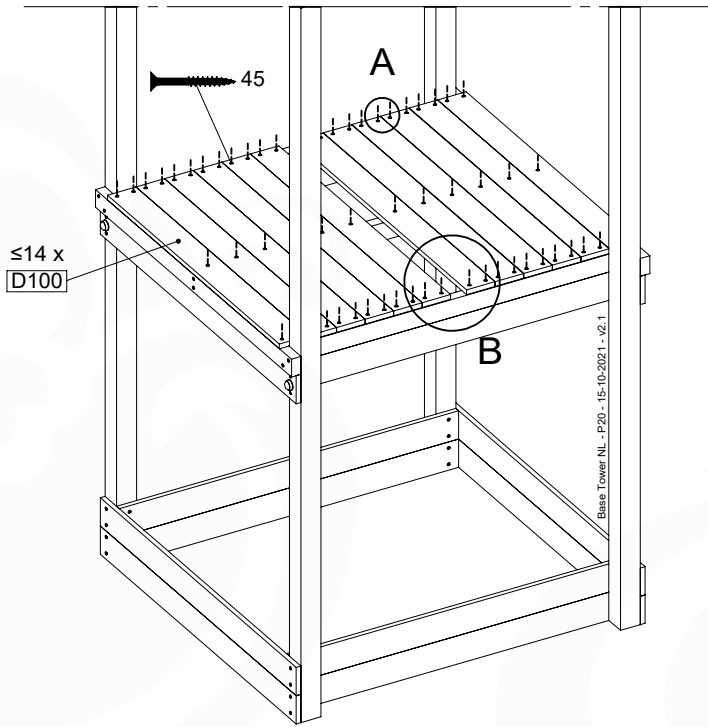

05e

06 Playground Foundation

FD05

07 Base Tower

BT14

	PartNo	PartName	QTY.
Hardware pack	001_406	Stealth Screw 8x45	6
	001_417	Stealth Screw 8x80	4
	002_220	Gap Point Screw T25 - 5x45	118
	002_223	Gap Point Screw T25 - 5x80	20
	022_31x	bpc-base version 3	8
	022_84x	bpc cover	8
Other	007_001	Ground-anchor	2
Timber	A240	Post 70x70 L2400	4
	C114	Beam 1140 mm	5
	D100	Board 1000 mm	14
	D114	Board 1140 mm	12

Base Tower NL - P21 - BT14 - 15-10-2021 - v2.1

07-1

07-2

07-3

07-4

08 Balustrade

BL04 (2x)

	PartNo	PartName	QTY.
Hardware Pack	002_220	Gap Point Screw T25 - 5x45	24
	002_223	Gap Point Screw T25 - 5x80	4
Timber	C114	Beam 1140 mm	1
	D65	Board 650 mm	6