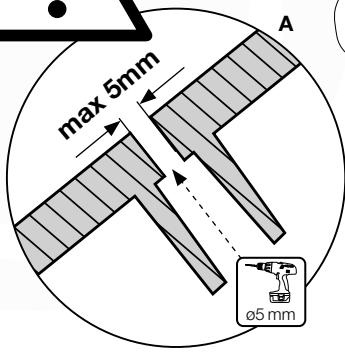

022 320

30

StieFP 115 x Ladder - P20 UL - 14-2-2022 - v2.0

14-8

15 Firemans Pole & Ladder

FP17

	PartNo	PartName	QTY.
Hardware Pack(s)	001_103	M8 Washer Head Screw 40mm	2
	002_220	Gap Point Screw T25 - 5x45	12
	002_223	Gap Point Screw T25 - 5x80	8
	003_010	M8 spring lock washer	2
	003_040	M8 Washer	2
	004_052	M8 Drive-in Nut 30mm	2
	004_054	M8 Drive-in Nut 45mm	2
Other	005_03x	Ladder Rung Y/B/G/R	4
	022_31x	bpc-base version 3	2
	022_84x	bpc cover	2
	022_835	Rung Cap	8
	102_915	Fireman's Pole	1
	120_102	Handgrip set (complete 2x)	1
Timber	C114	Beam 1140 mm	1
	C206	Beam 2060 mm	1