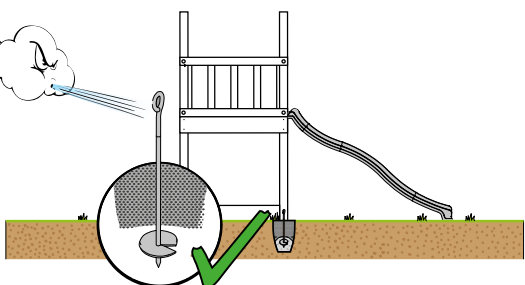

05e

06 Playground Foundation

FD05

07 Base Tower

BT14

	PartNo	PartName	QTY.
Hardware pack	001_406	Stealth Screw 8x45	6
	001_417	Stealth Screw 8x80	4
	002_220	Gap Point Screw T25 - 5x45	118
	002_223	Gap Point Screw T25 - 5x80	20
	022_31x	bpc-base version 3	8
	022_84x	bpc cover	8
Other	007_001	Ground-anchor	2
Timber	A240	Post 70x70 L2400	4
	C114	Beam 1140 mm	5
	D100	Board 1000 mm	14
	D114	Board 1140 mm	12