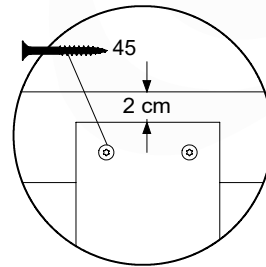

08 Balustrade

BL04 (2x)

	PartNo	PartName	QTY.
Hardware Pack	002_220	Gap Point Screw T25 - 5x45	24
	002_223	Gap Point Screw T25 - 5x80	4
Timber	C114	Beam 1140 mm	1
	D65	Board 650 mm	6

Balustrade 120 - P03 T - 8-10-2021 - v1.1

08-1