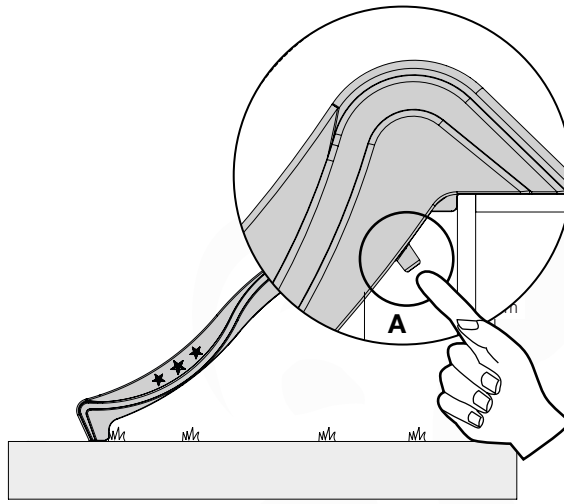

022 320

30

StieFP 115 x Ladder - P20 UL - 14-2-2022 - v2.0

14-8

15 Firemans Pole & Ladder

FP17

	PartNo	PartName	QTY.
Hardware Pack(s)	001_103	M8 Washer Head Screw 40mm	2
	002_220	Gap Point Screw T25 - 5x45	12
	002_223	Gap Point Screw T25 - 5x80	8
	003_010	M8 spring lock washer	2
	003_040	M8 Washer	2
	004_052	M8 Drive-in Nut 30mm	2
	004_054	M8 Drive-in Nut 45mm	2
Other	005_03x	Ladder Rung Y/B/G/R	4
	022_31x	bpc-base version 3	2
	022_84x	bpc cover	2
	022_835	Rung Cap	8
	102_915	Fireman's Pole	1
	120_102	Handgrip set (complete 2x)	1
Timber	C114	Beam 1140 mm	1
	C206	Beam 2060 mm	1