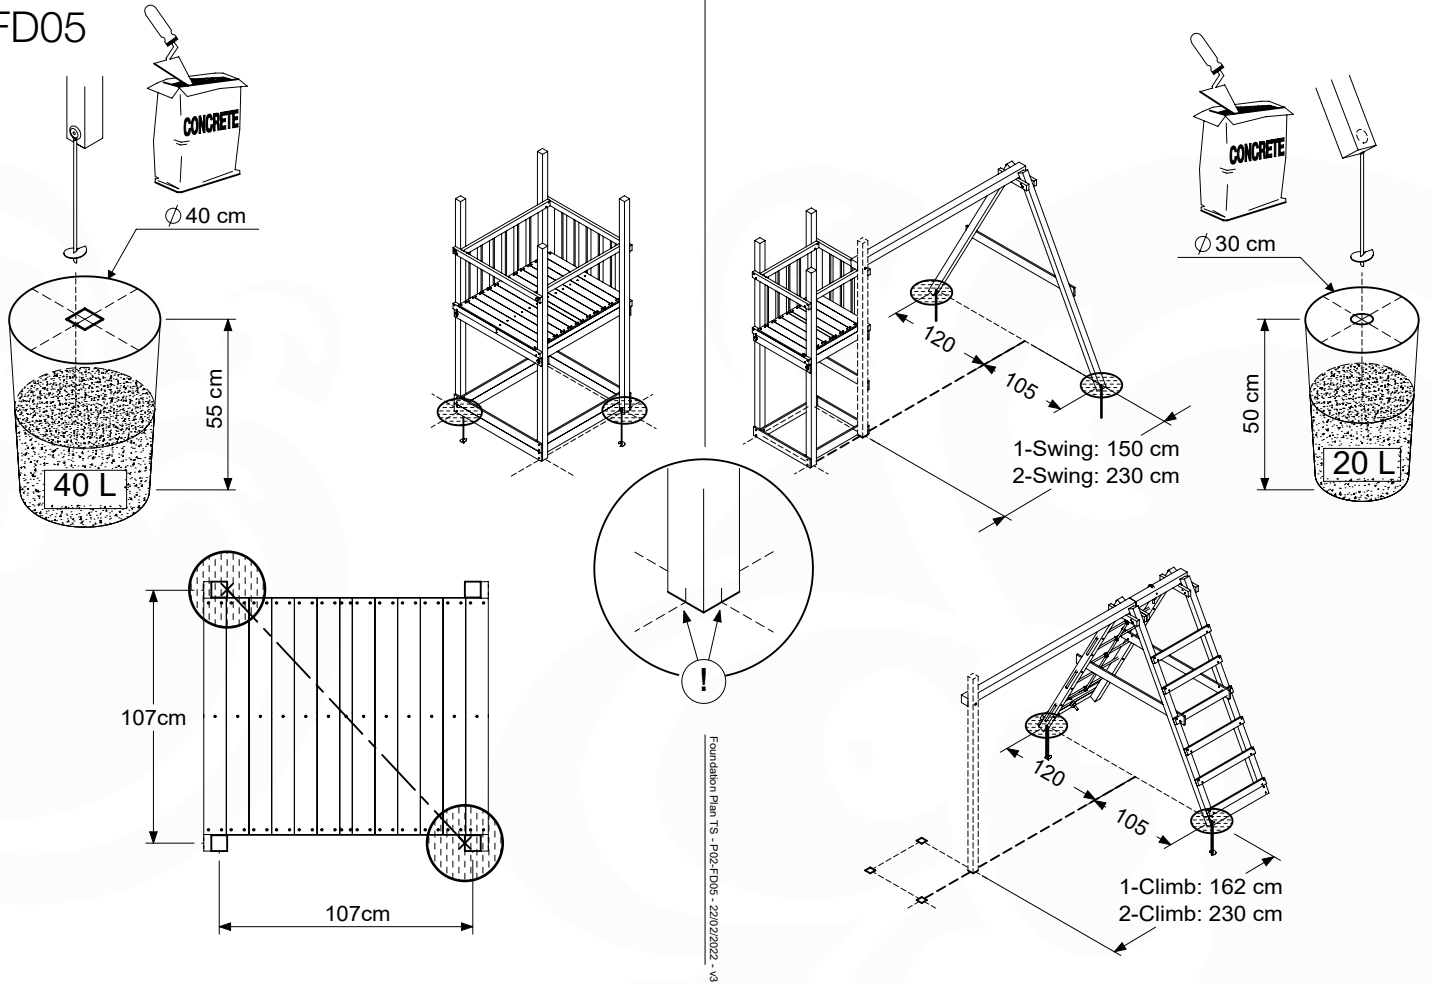

05e

06 Playground Foundation

FD05

07 Base Tower

BT14

	PartNo	PartName	QTY.
Hardware pack	001_406	Stealth Screw 8x45	6
	001_417	Stealth Screw 8x80	4
	002_220	Gap Point Screw T25 - 5x45	118
	002_223	Gap Point Screw T25 - 5x80	20
	022_31x	bpc-base version 3	8
	022_84x	bpc cover	8
Other	007_001	Ground-anchor	2
Timber	A240	Post 70x70 L2400	4
	C114	Beam 1140 mm	5
	D100	Board 1000 mm	14
	D114	Board 1140 mm	12