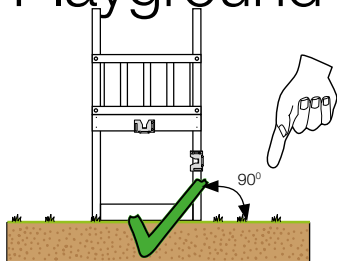

05 Safe Playground

05a