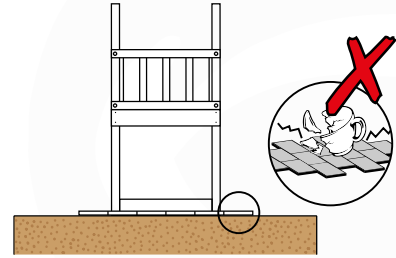

05 Safe Playground

05a

05b

05c

05d

05e