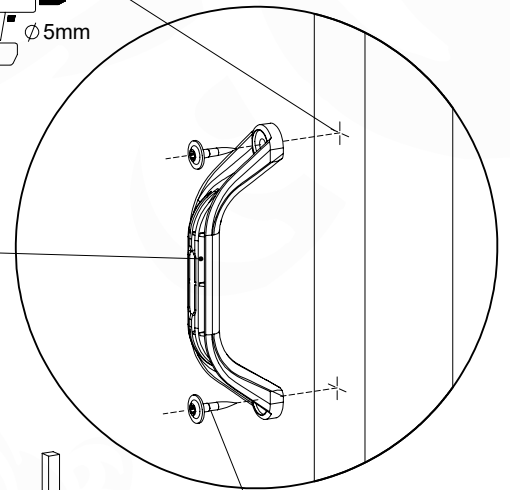

14-4

StieFP 115 x Ladder - P18 L145 - 14-2-2022 - v2.0

14-5

022 320

30

StieFP 115 x Ladder - P20 UL - 14-2-2022 - v2.0