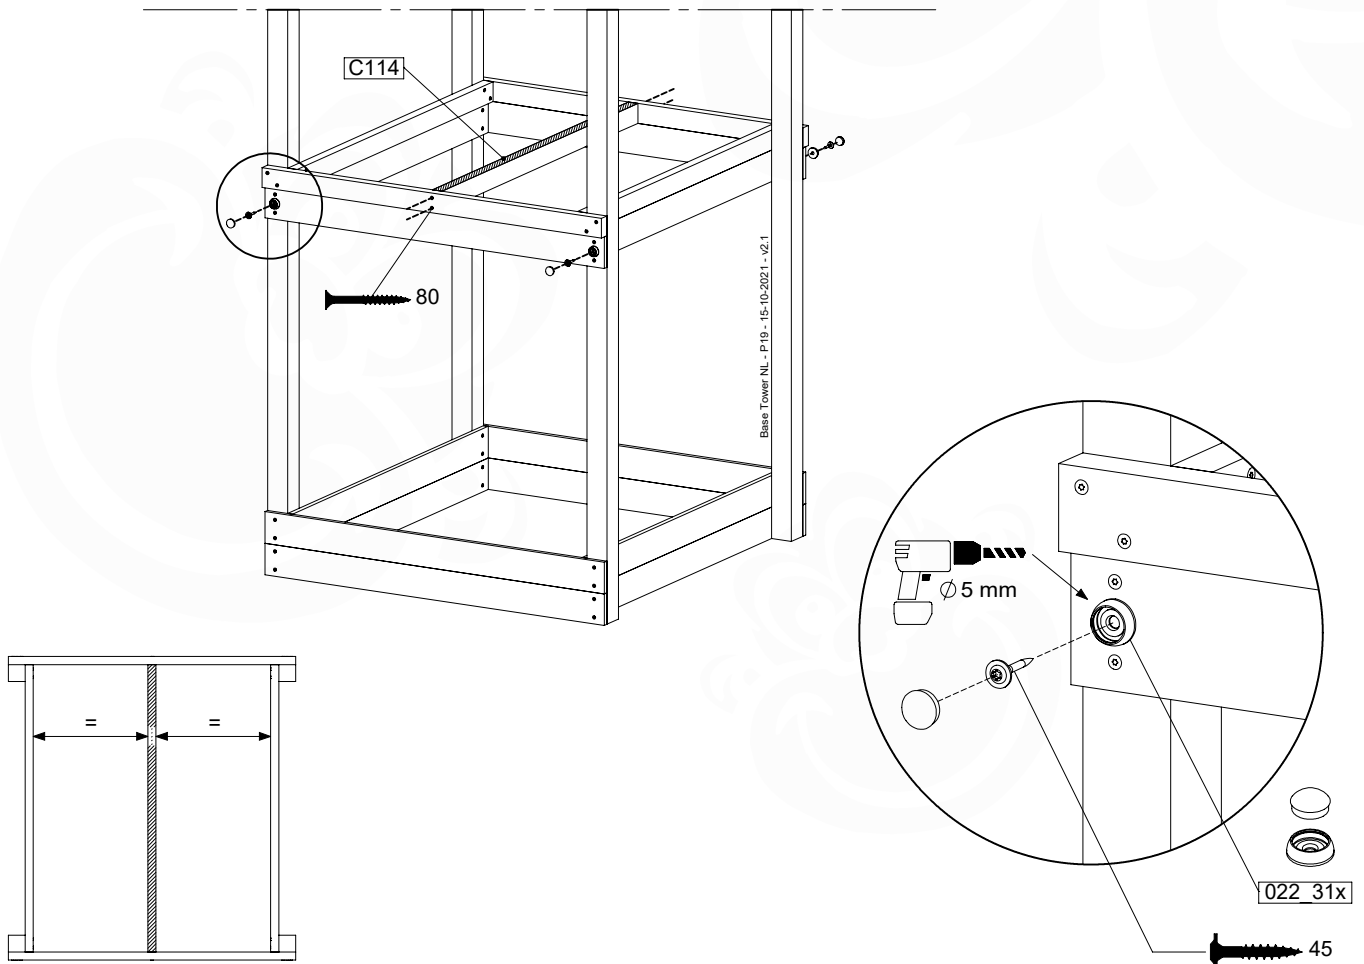

Base Tower NL - P21 - BT14 - 15-10-2021 - v2.1

07-1

07-2

07-3

07-4

08 Balustrade

BL04 (2x)

	PartNo	PartName	QTY.
Hardware Pack	002_220	Gap Point Screw T25 - 5x45	24
	002_223	Gap Point Screw T25 - 5x80	4
Timber	C114	Beam 1140 mm	1
	D65	Board 650 mm	6