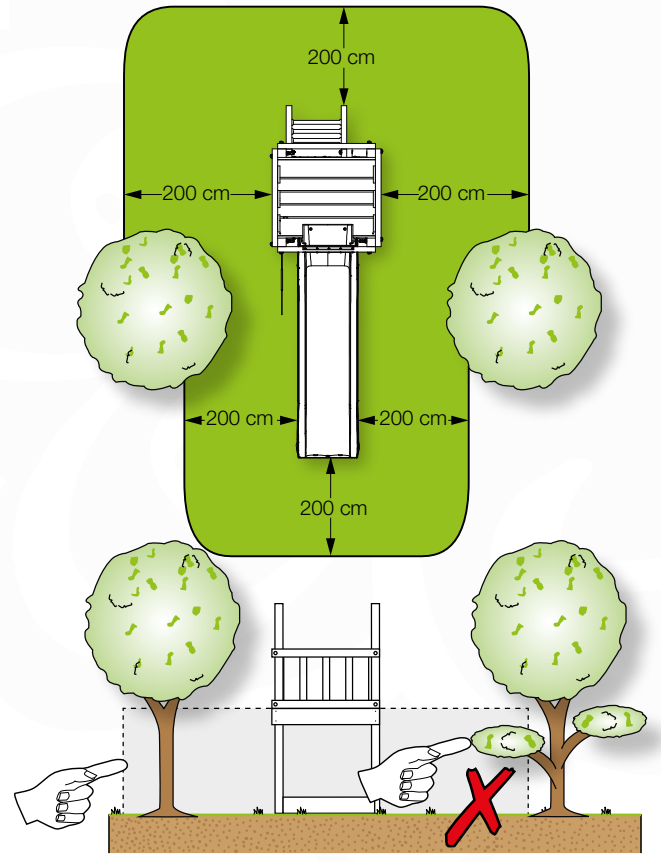

05 Safe Playground

05a

05b

05c

05d

05e