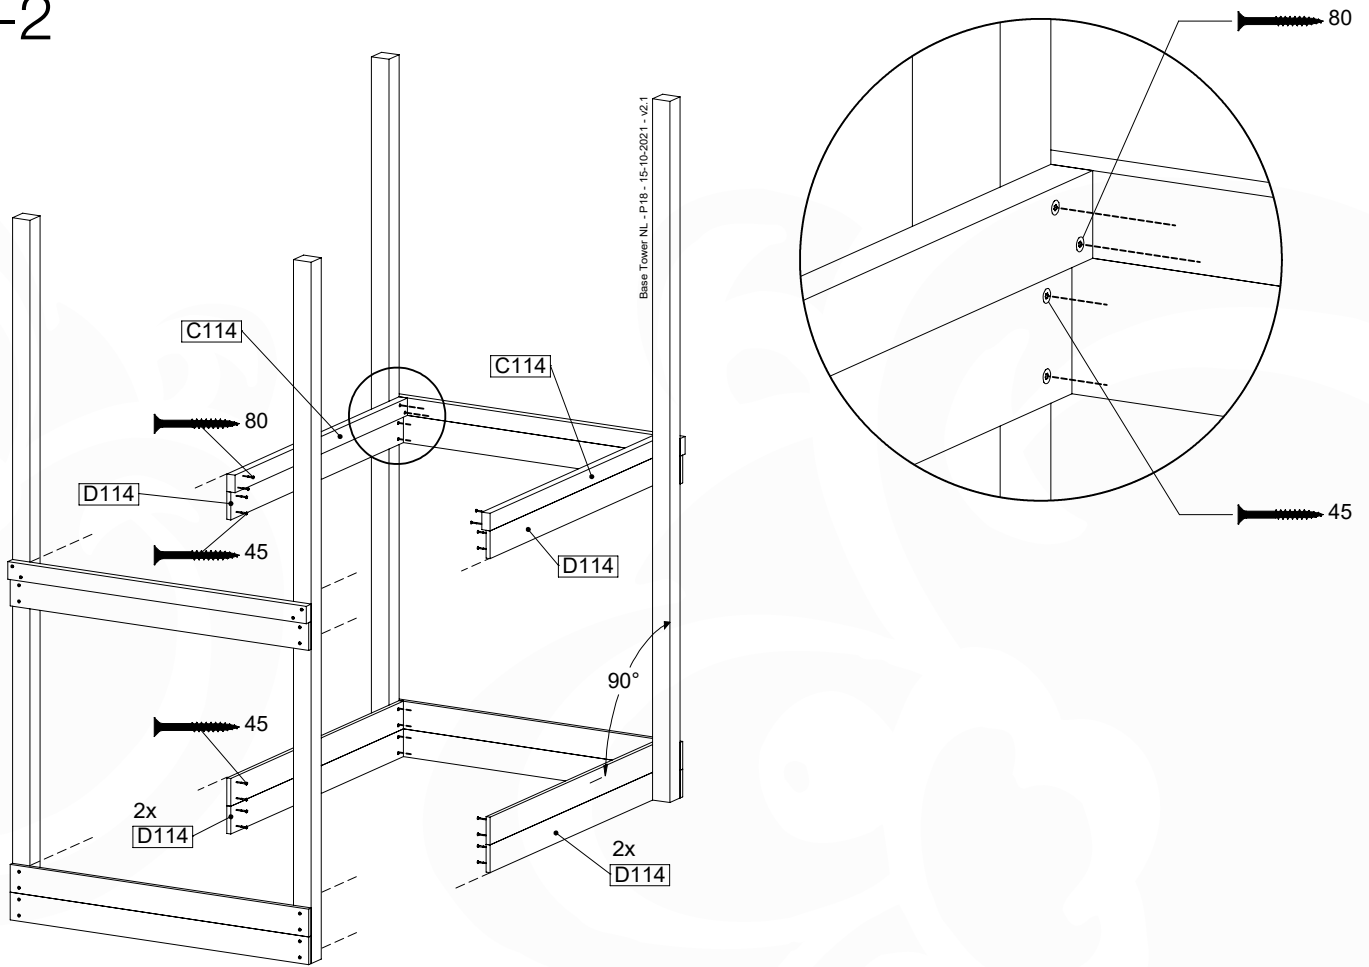

05e

06 Playground Foundation

FD05

07 Base Tower

BT14

	PartNo	PartName	QTY.
Hardware pack	001_406	Stealth Screw 8x45	6
	001_417	Stealth Screw 8x80	4
	002_220	Gap Point Screw T25 - 5x45	118
	002_223	Gap Point Screw T25 - 5x80	20
	022_31x	bpc-base version 3	8
	022_84x	bpc cover	8
Other	007_001	Ground-anchor	2
Timber	A240	Post 70x70 L2400	4
	C114	Beam 1140 mm	5
	D100	Board 1000 mm	14
	D114	Board 1140 mm	12

Base Tower NL - P21 - BT14 - 15-10-2021 - v2.1

07-1

07-2

07-3

07-4

08 Balustrade

BL04 (2x)

	PartNo	PartName	QTY.
Hardware Pack	002_220	Gap Point Screw T25 - 5x45	24
	002_223	Gap Point Screw T25 - 5x80	4
Timber	C114	Beam 1140 mm	1
	D65	Board 650 mm	6