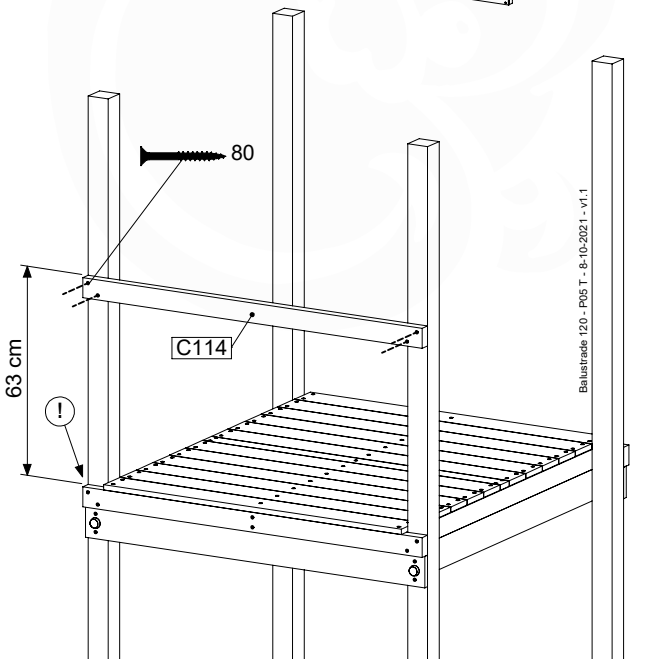

08 Balustrade

BL04 (2x)

	PartNo	PartName	QTY.
Hardware Pack	002_220	Gap Point Screw T25 - 5x45	24
	002_223	Gap Point Screw T25 - 5x80	4
Timber	C114	Beam 1140 mm	1
	D65	Board 650 mm	6

Balustrade 120 - P03 T - 8-10-2021 - v1.1

08-1