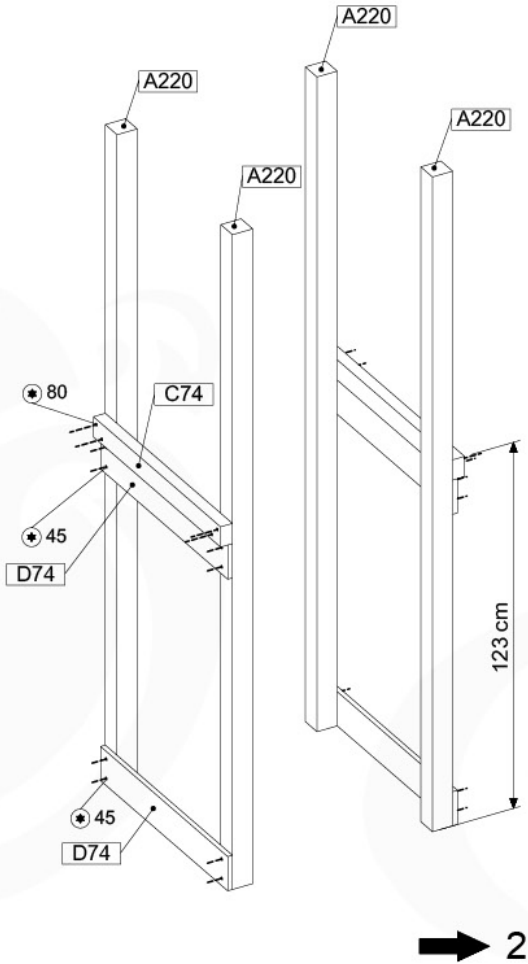

Base Tower - 601bc - 26-1-2020 - v1

Base Tower - 601de - 26-1-2020 - v1