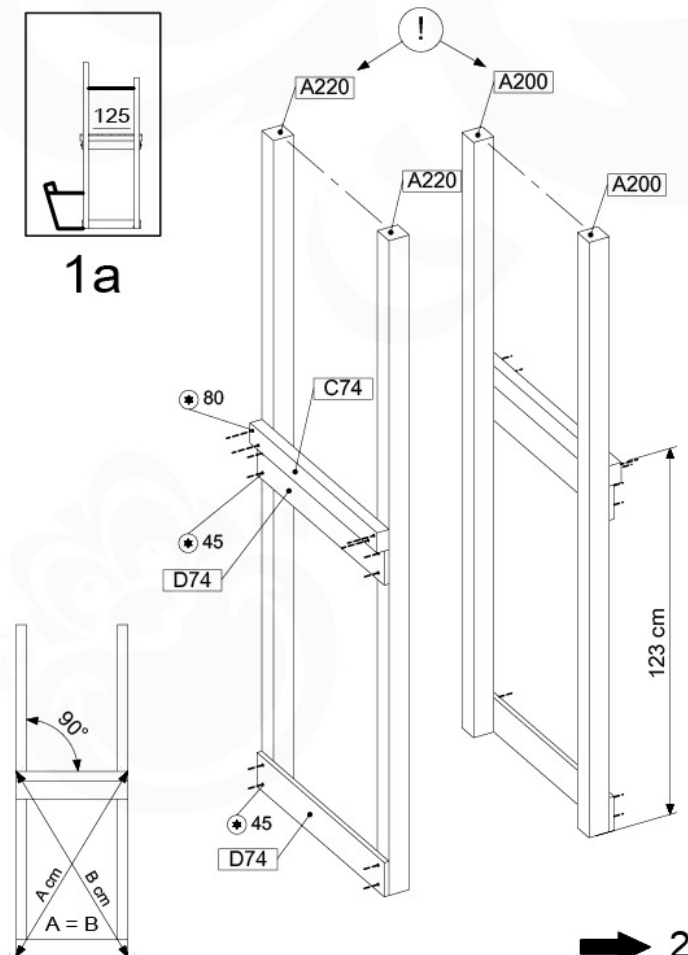

02c

02d

02e

03 Base Tower

Base Tower - s00 - 28-1-2020 - v1

1

1a

Base Tower - s00 Xs - 28-1-2020 - v1

45

4-7 x D74

a =	D74
90 - 99 mm	6 x
100 - 124 mm	5 x
125 - 145 mm	4 x

125 cm

D74

a

cm

9

145 cm

a =	D74
90 - 99 mm	7 x
100 - 124 mm	6 x
125 - 145 mm	5 x

2

3

07 2-Step Ladder

1-T

1-U

1-T