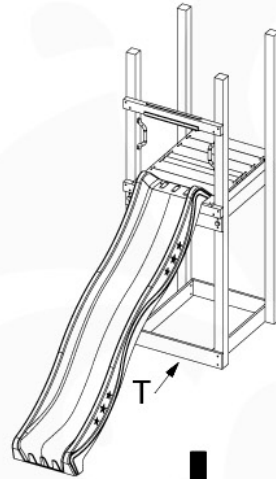

Slide set

↓
1-T

↓
1-U

Slide set - 500 - 12x12-2019 - v0.1

1

Slide set - 501 - 12x12-2019 - v0.1