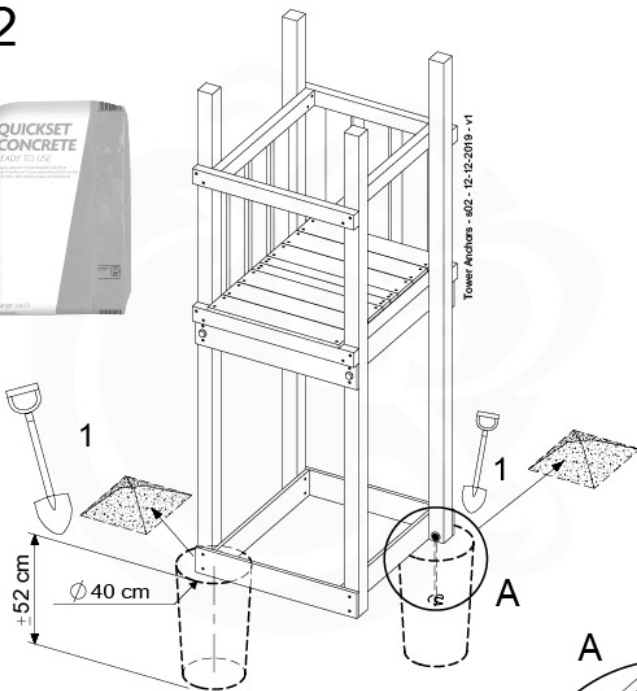

023_031

20

20 Ground Anchors

1

Tower Anchors - 001 - 12.12.2019 - v1

2

CONCRETE
40 L / 80 kg

24h