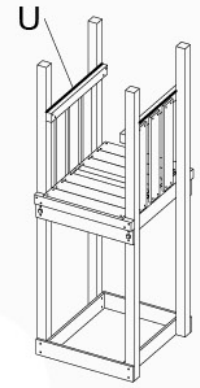

02c

02d

02e

03 Base Tower

Base Tower - s00 - 28-1-2020 - v1

1

1a

Base Tower - s00 Xs - 28-1-2020 - v1

5

➔ 2

1b

Base Tower - 601bc - 26-1-2020 - v1

1c

1d

Base Tower - 601de - 26-1-2020 - v1

1e

2

3

05 Balustrade

1-T

1-U

1-T

min. 30mm
max. 85mm = x

min. 30mm
max. 65mm