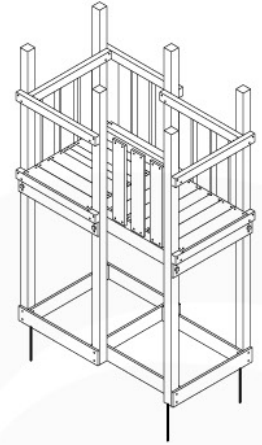

023_031

20

20 Ground Anchors

1

Tower Anchors - 001 - 12.12.2019 - v1

2

CONCRETE
40 L / 80 kg

24h