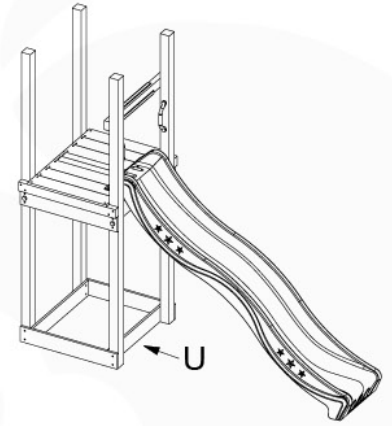

Slide set

↓
1-T

↓
1-U

Slide set - 500 - 12x12-2019 - v0.1

1

Slide set - 501 - 12x12-2019 - v0.1