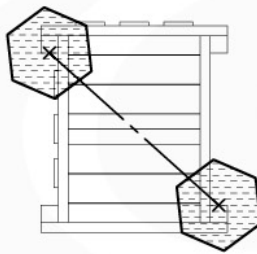

023_031

20

20 Ground Anchors

1

Tower Anchors - 001 - 12.12.2019 - v1

2

CONCRETE
40 L / 80 kg

24h