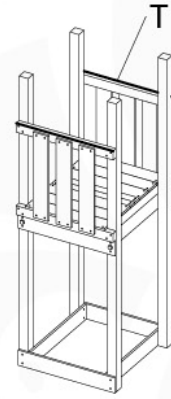

02c

02d

02e

03 Base Tower

Base Tower - s00 - 28-1-2020 - v1

1

1a

Base Tower - s00 Xs - 28-1-2020 - v1

5

➔ 2

1b

Base Tower - 601bc - 26-1-2020 - v1

1c

1d

Base Tower - 601de - 26-1-2020 - v1

1e

2

3

05 Balustrade

1-T

1-U

1-T

min. 30mm
max. 85mm = x

min. 30mm
max. 65mm

y > 65mm?

1-U

min. 30mm
max. 85mm = x

min. 30mm
max. 85mm

y > 85mm?

06 Rockwall

1-T

1-U