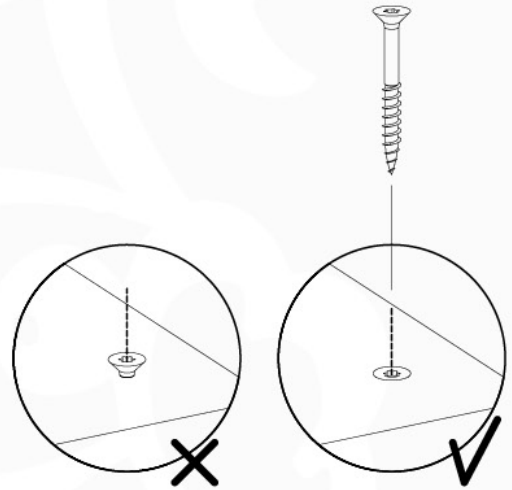

02c

02d

02e

03 Base Tower

Base Tower - s00 - 28-1-2020 - v1

1

1a

Base Tower - s00 Xs - 28-1-2020 - v1

2

3

05 Balustrade

1-T

1-U

1-T

min. 30mm
max. 85mm = x

min. 30mm
max. 65mm