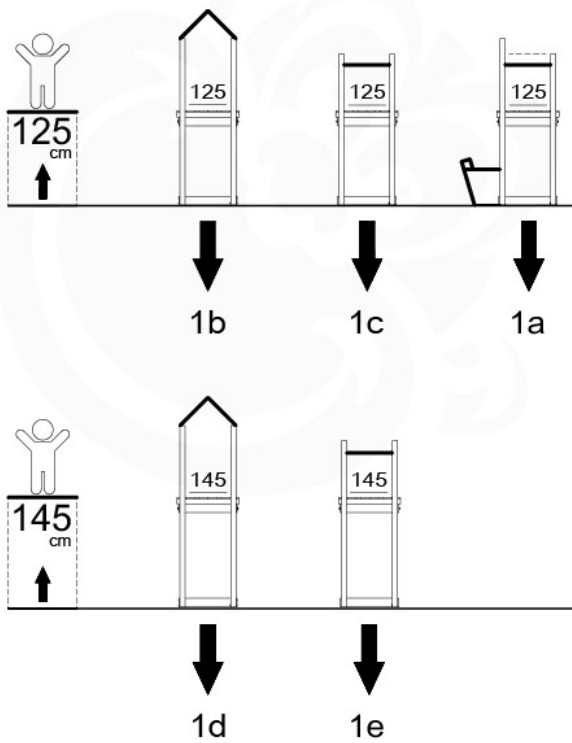

02c

02d

02e

03 Base Tower

Base Tower - s00 - 28-1-2020 - v1

1

1a

Base Tower - s00 Xs - 28-1-2020 - v1

2

3

05 Balustrade

1-T

1-U

1-T

min. 30mm
max. 85mm = x

min. 30mm
max. 65mm

45

4-7 x D74

a =	D74
90 - 99 mm	6 x
100 - 124 mm	5 x
125 - 145 mm	4 x

125 cm

D74

a

cm

9

145 cm

a =	D74
90 - 99 mm	7 x
100 - 124 mm	6 x
125 - 145 mm	5 x

2

3

07 2-Step Ladder

1-T

1-U

1-T