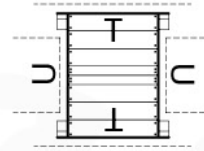

02c

02d

02e

03 Base Tower

Base Tower - s00 - 28-1-2020 - v1

1

1a

Base Tower - s00 Xs - 28-1-2020 - v1

5

➔ 2

1b

Base Tower - 601bc - 26-1-2020 - v1

1c

1d

Base Tower - 601de - 26-1-2020 - v1

1e

2

3

05 Balustrade

1-T

1-U

1-T

min. 30mm
max. 85mm = x

min. 30mm
max. 65mm

y > 65mm?

1-U

min. 30mm
max. 85mm = x

min. 30mm
max. 85mm

y > 85mm?

06 Rockwall

1-T

1-U