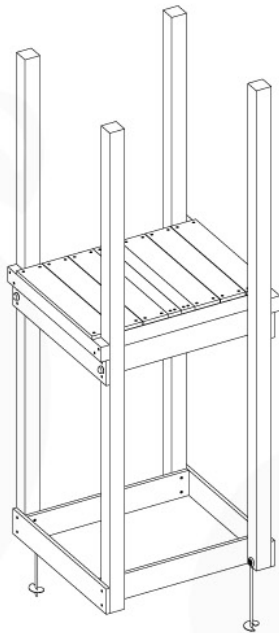

02c

02d

02e

03 Base Tower

Base Tower - s00 - 28-1-2020 - v1

1

1a

Base Tower - s00 Xs - 28-1-2020 - v1

5

➔ 2

1b

Base Tower - 601bc - 26-1-2020 - v1

1c

1d

Base Tower - 601de - 26-1-2020 - v1

1e

2

3

05 Balustrade

1-T

1-U

1-T

min. 30mm
max. 85mm = x

min. 30mm
max. 65mm