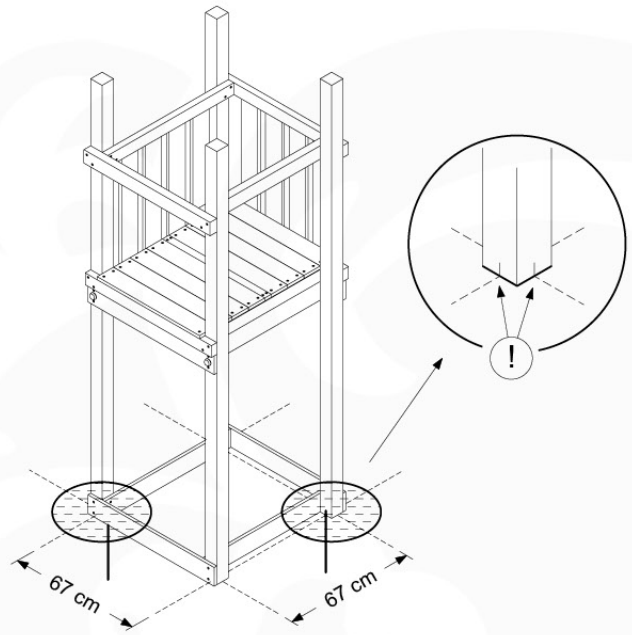

18 | Foundation Plan 18