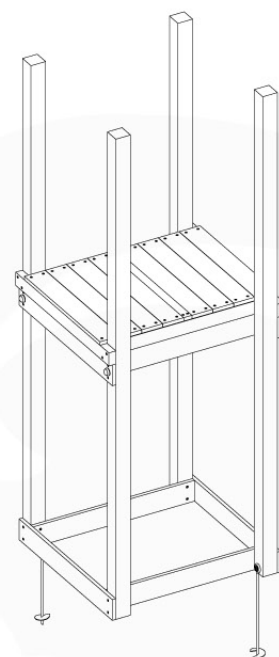

07 Base Tower

BT03

(194_100)

	PartNo	PartName	QTY.
Hardware Pack 100_600	001_406	Stealth Screw 8x45	6
	002_220	Gap Point Screw T25 - 5x45	72
	002_223	Gap Point Screw T25 - 5x80	16
Other	007_001	Ground-anchor	2
Hardware Pack 100_600	022_31x	bpc-base version 3	4
	022_84x	bpc cover	4
Wood	A220	Post 70x70 L2200	4
	C74	Beam 740 mm	4
	D60	Board 600 mm	10
	D74	Board 740 mm	8

Base Tower - P04 - BT03 - 18-12-2020 - v3.0