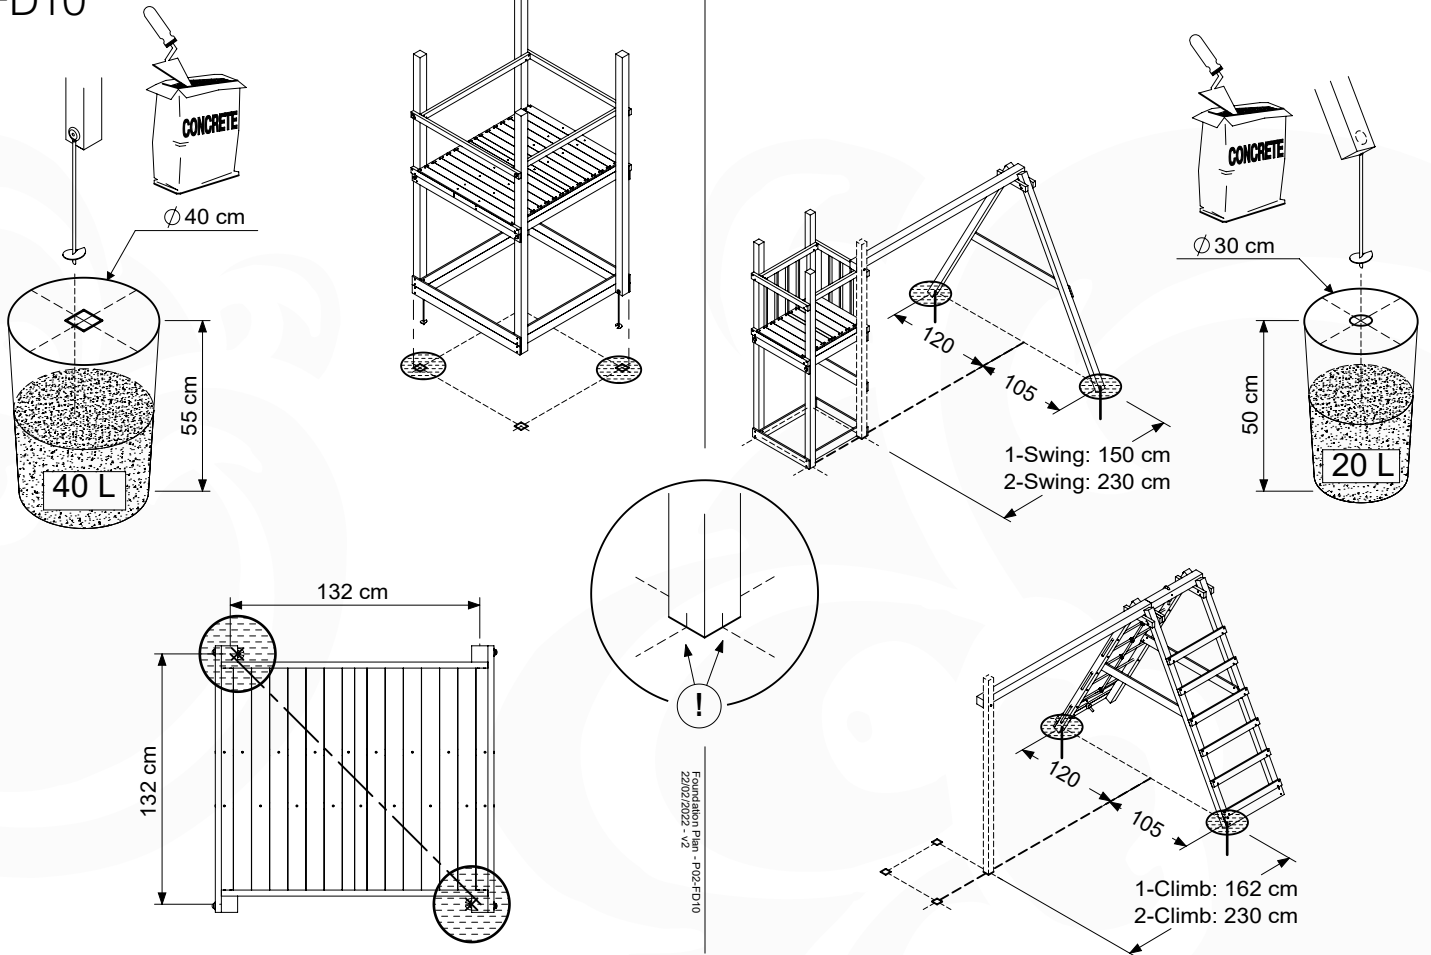

06 Playground Foundation

FD10

Foundation Plan - F05-FD10
22/02/2022 - v2