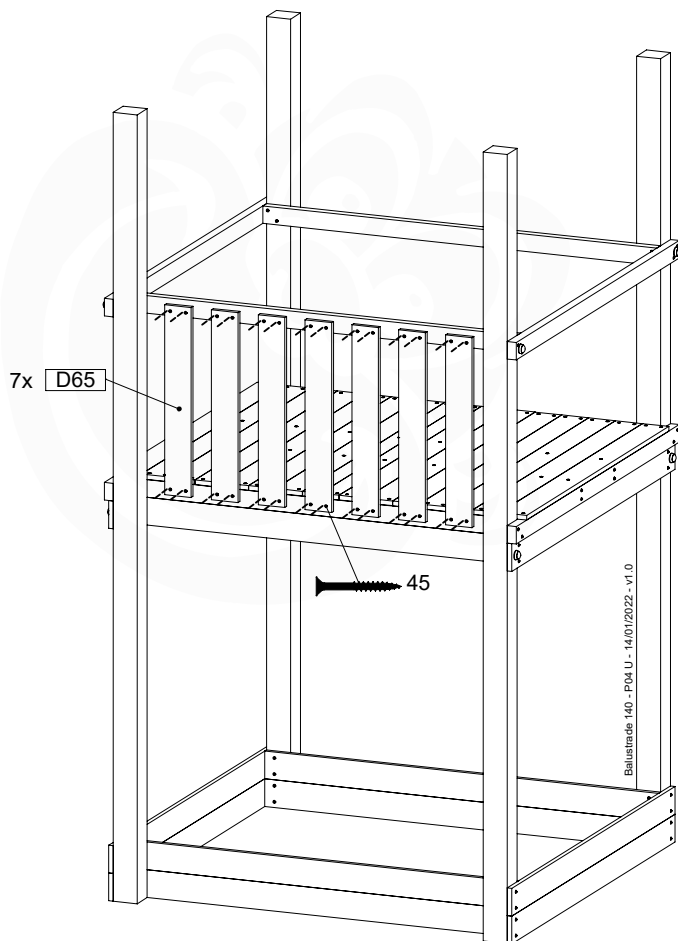

08 Balustrade

BL05

	PartNo	PartName	QTY.
Hardware pack	002_220	Gap Point Screw T25 - 5x45	28
Timber	D65	Board 650 mm	7

Balustrade 140 - P02 U - 14/01/2022 - v1.0

08-1