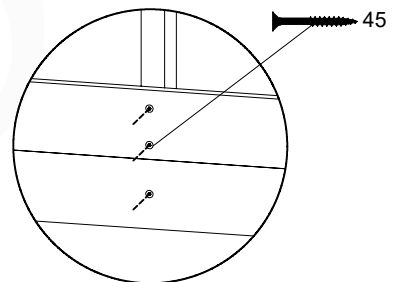

11 Rock Wall

RW18

	PartNo	PartName	QTY.
Hardware Pack	001_102	Washer Head Screw T40 M8x30	10
	002_220	Gap Point Screw T25 - 5x45	32
	002_223	Gap Point Screw T25 - 5x80	4
	003_010	M8 spring lock washer	10
	004_050	M8 Drive-in Nut 22mm	10
Other	022_50x	Climbing Rock	5
	120_102	Handgrip set (complete 2x)	1
Timber	C206	Beam 2060 mm	1
	D65	Board 650 mm	7

DL Rockwall 140 - P03 UR 145 - 2-9-2022 - v2

11-1

DL Rockwall 140 - P07 UR 145 - 2-9-2022 - v2