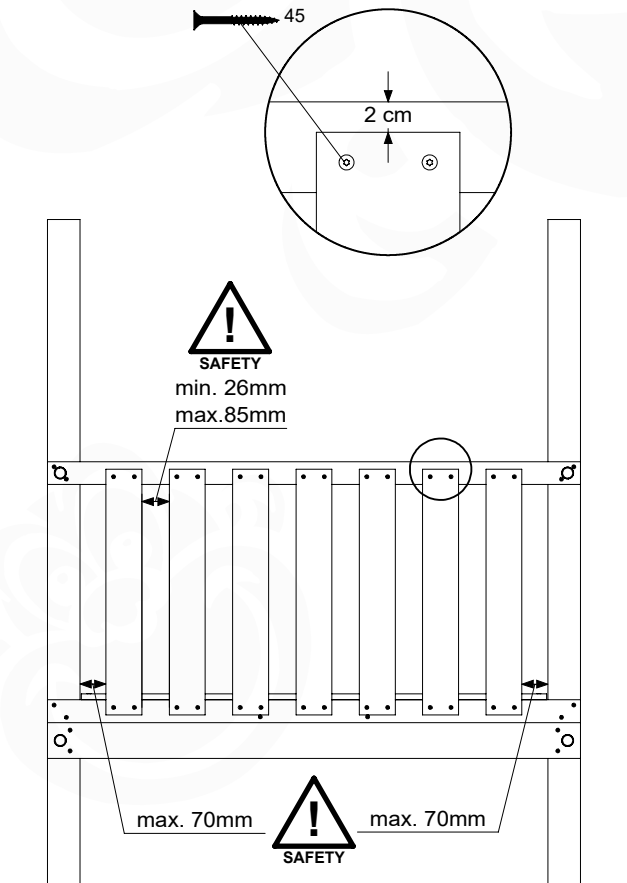

09 Balustrade

BL06

	PartNo	PartName	QTY.
Hardware pack	002_220	Gap Point Screw T25 - 5x45	28
Timber	D65	Board 650 mm	7

Balustrade 140 - P03 T - 14/01/2022 - v1.0

09-1

Balustrade 140 - P05 T - 14/01/2022 - v1.0