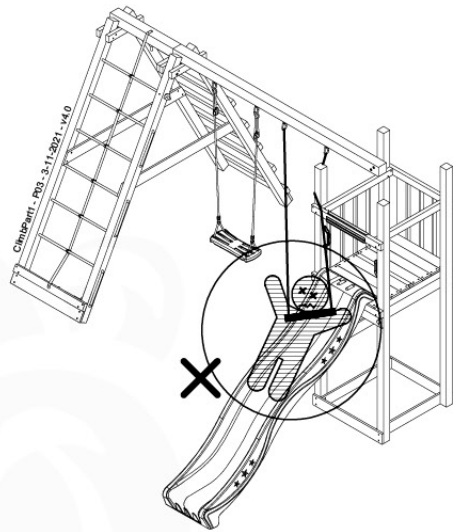

26-Oct-2021

04 Product ID

05 Safe Playground Planning

05-1

05-2

05-3

05-4

05-5

05-6

06

| | PartNo | PartName | QTY. |
|---------------|---------|--------------------------------|------|
| Hardware Pack | 001_406 | Stealth Screw 8x45 | 2 |
| | 001_417 | Stealth Screw 8x80 | 8 |
| | 001_422 | Stealth Screw 8x137 | 6 |
| | 002_220 | Gap Point Screw T25 - 5x45 | 43 |
| | 002_223 | Gap Point Screw T25 - 5x80 | 45 |
| | 002_301 | Dry Wall Screw PH2 3.9 x 40 mm | 7 |
| Other | 005_528 | Swing Beam Bracket 7x7 | 2 |
| | 005_529 | Swing Beam Bracket 9x9 | 2 |
| | 007_001 | Ground-anchor | 2 |
| | 020_317 | Rope Polyester 16mm Green 3.4m | 1 |
| | 020_318 | Rope Polyester 16mm Green 8.1m | 1 |
| | 022_455 | Rope Cross Connector Egg | 7 |
| | 023_031 | Finishing Washer GPS 5.0 | 4 |
| | 101_003 | Swing hook with Carabiner | 4 |