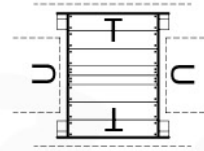

05 Balustrade

1-T