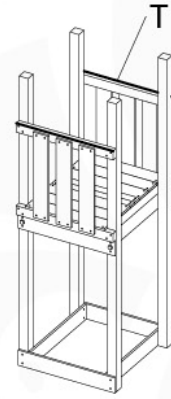

05 Balustrade

1-T