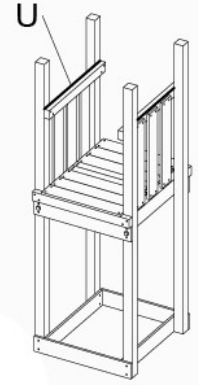

02c

02d

02e

03 Base Tower

Base Tower - s00 - 28-1-2020 - v1

1

1a

Base Tower - s00 Xs - 28-1-2020 - v1

5

➔ 2

1b

Base Tower - 601bc - 26-1-2020 - v1

1c

1d

Base Tower - 601de - 26-1-2020 - v1

1e

2

3

05 Balustrade

1-T

1-U

Barrier - 600 - 12-12-2019 - v0.1

1-T

SAFETY

min. 30mm
max. 85mm = x

min. 30mm
max. 65mm

y > 65mm?

1-U

SAFETY

min. 30mm
max. 85mm = x

min. 30mm
max. 85mm

y > 85mm?