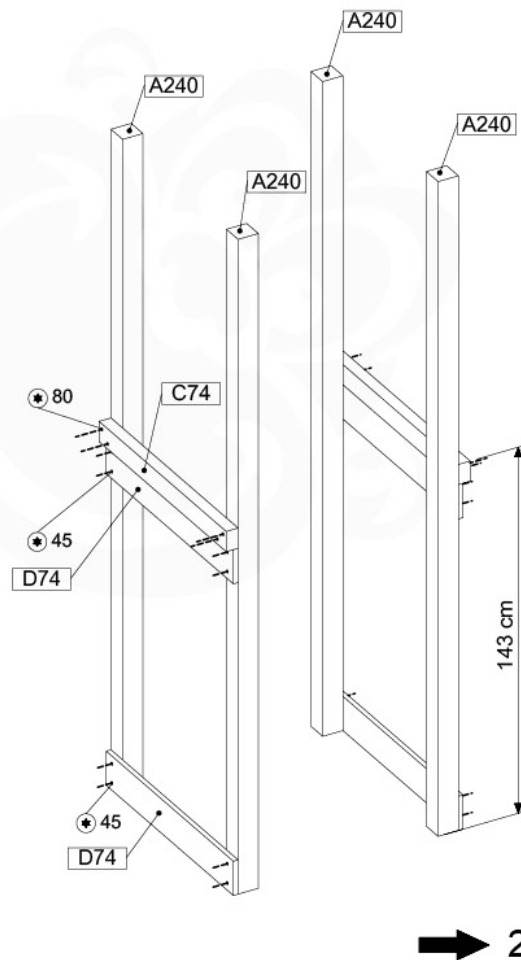

02c

02d

02e

03 Base Tower

Base Tower - s00 - 28-1-2020 - v1

1

1a

Base Tower - s00 Xs - 28-1-2020 - v1

5

➔ 2

1b

Base Tower - 601bc - 26-1-2020 - v1

1c

1d

Base Tower - 601de - 26-1-2020 - v1

1e

D74

a

cm

9

145 cm

a =	D74
90 - 99 mm	7 x
100 - 124 mm	6 x
125 - 145 mm	5 x

2

3