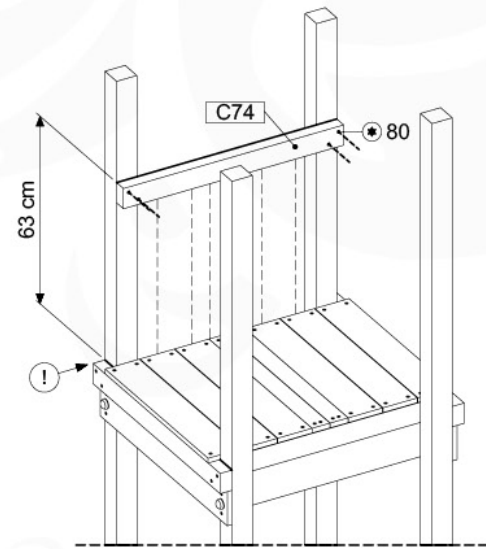

2

3

05 Balustrade

1-T

1-U

Barrier - 600 - 12-12-2019 - v0.1

1-T

SAFETY

min. 30mm
max. 85mm = x

min. 30mm
max. 65mm

y > 65mm?

1-U

SAFETY

min. 30mm
max. 85mm = x

min. 30mm
max. 85mm

y > 85mm?