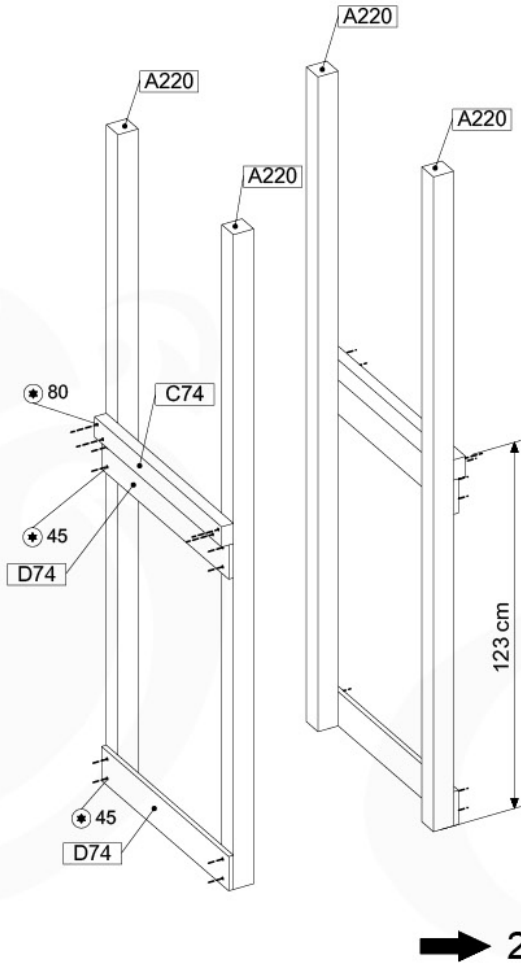

Base Tower - 601bc - 26-1-2020 - v1

Base Tower - 601de - 26-1-2020 - v1