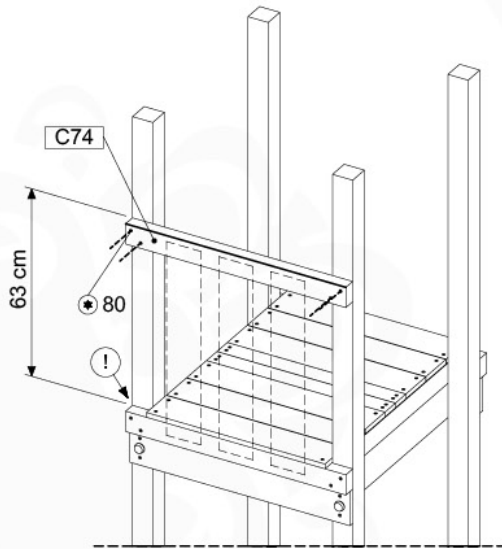

2

3

05 Balustrade

1-T

1-U

Barrier - 600 - 12-12-2019 - v0.1

1-T

SAFETY

min. 30mm
max. 85mm = x

min. 30mm
max. 65mm

y > 65mm?

1-U

SAFETY

min. 30mm
max. 85mm = x

min. 30mm
max. 85mm

y > 85mm?