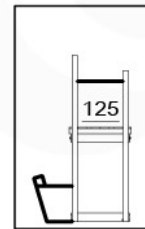

02c

02d

02e

03 Base Tower

Base Tower - s00 - 28-1-2020 - v1

1

1a

Base Tower - s00 Xs - 28-1-2020 - v1

5

➔ 2

1b

Base Tower - 601bc - 26-1-2020 - v1

1c

1d

Base Tower - 601de - 26-1-2020 - v1

1e

min. 30mm
max. 85mm = x

min. 30mm
max. 65mm

y > 65mm?

1-U

SAFETY

min. 30mm
max. 85mm = x

min. 30mm
max. 85mm

y > 85mm?