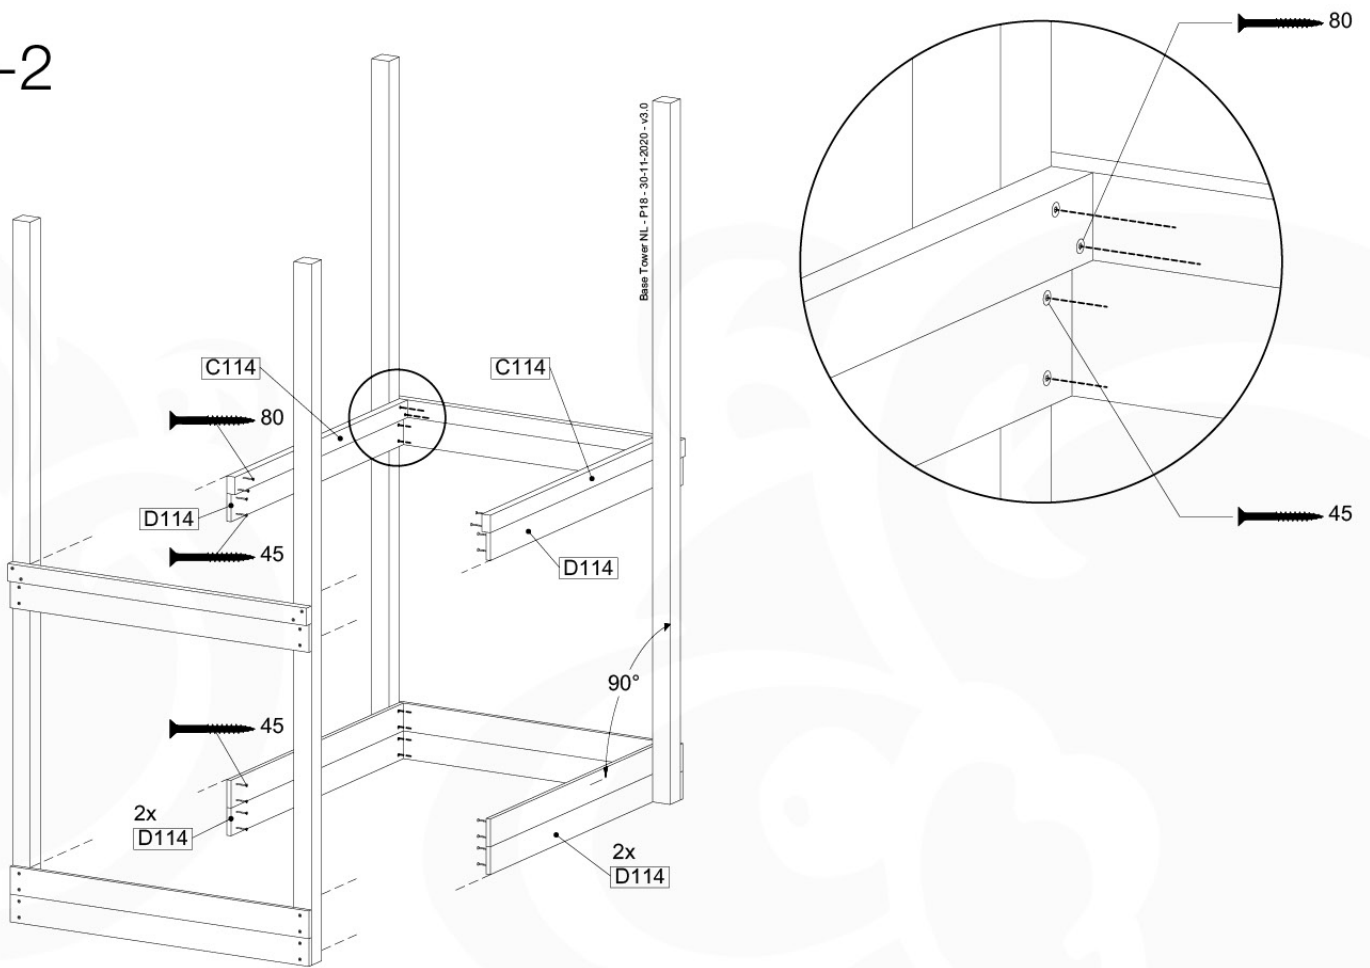

04 Base Tower

BT11

	PartNo	PartName	QTY.
Hardware Pack	001_406	Stealth Screw 8x45	10
	002_220	Gap Point Screw T25 - 5x45	118
	002_223	Gap Point Screw T25 - 5x80	20
Other	007_001	Ground-anchor	2
Hardware Pack	022_31x	bpc-base version 3	8
	022_84x	bpc cover	8
Timber	A240	Post 70x70 L2400	4
	C114	Beam 1140 mm	5
	D100	Board 1000 mm	11-14
	D114	Board 1140 mm	12

Base Tower NL - P06 - BT11 - 30-11-2020 - v3.0

04-1

04-2

04-3

04-4

05 Balustrade (2x)

BL04

	PartNo	PartName	QTY.
Hardware Pack	002_220	Gap Point Screw T25 - 5x45	24
	002_223	Gap Point Screw T25 - 5x80	4
Timber	C114	Beam 1140 mm	1
	D65	Board 650 mm	6