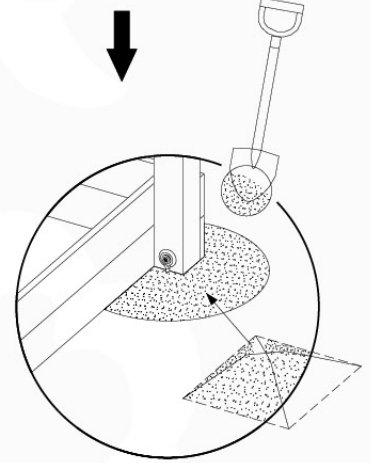

Parts:
Hardware Package Tower →

Ground Anchors 120 - P02 - 27-11-2020 - v1

09-1

09-2

40 L / 80 kg

24h

10 Add-on

Wavy Star Slide XL