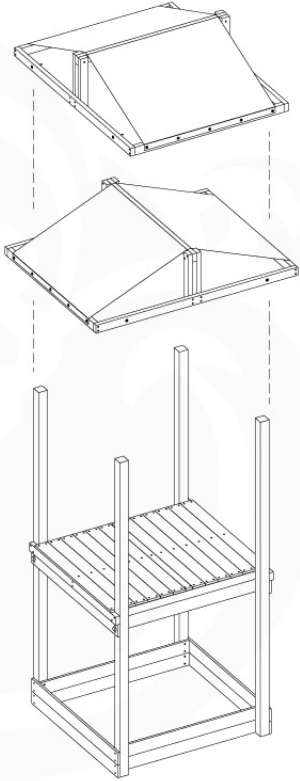

04 Base Tower

BT11

	PartNo	PartName	QTY.
Hardware Pack	001_406	Stealth Screw 8x45	10
	002_220	Gap Point Screw T25 - 5x45	118
	002_223	Gap Point Screw T25 - 5x80	20
Other	007_001	Ground-anchor	2
Hardware Pack	022_31x	bpc-base version 3	8
	022_84x	bpc cover	8
Timber	A240	Post 70x70 L2400	4
	C114	Beam 1140 mm	5
	D100	Board 1000 mm	11-14
	D114	Board 1140 mm	12

Base Tower NL - P06 - BT11 - 30-11-2020 - v3.0

04-1

04-2

04-3

04-4

05 Balustrade (2x)

BL04

	PartNo	PartName	QTY.
Hardware Pack	002_220	Gap Point Screw T25 - 5x45	24
	002_223	Gap Point Screw T25 - 5x80	4
Timber	C114	Beam 1140 mm	1
	D65	Board 650 mm	6

Balustrade 120 - P03 T - 30-11-2020 - v1.0

05-1

06 Roof Hut

RF12

	PartNo	PartName	QTY.
Hardware Pack	001_417	Stealth Screw 8x80	4
	002_223	Gap Point Screw T25 - 5x80	22
	002_308	Gap Point Screw T25 - 5x20	10
	023_031	Finishing Washer GPS 5.0	10
Other	123_222	Sheet Canvas Navigator line 1200x1850	1
Timber	C37	Beam 370 mm	4
	C114	Beam 1140 mm	3
	C154	Beam 1540 mm	2

Roof Hut 120 - P02 - 25-11-2020 - v1.0

06-1

06-2

06-3

07 Ladder

LA12

	PartNo	PartName	QTY.
Hardware Pack	001_411	Stealth Screw 8x60	2
	001_417	Stealth Screw 8x80	1
	002_220	Gap Point Screw T25 - 5x45	22
	002_223	Gap Point Screw T25 - 5x80	9
Other	005_03x	Ladder Rung Y/B/G/R	3
	022_835	Rung Cap	6
	120_102	Handgrip set (complete 2x)	1
Timber	C70	Beam 700 mm	1
	C114	Beam 1140 mm	1
	C130	Beam 1300 mm	2
	D65	Board 650 mm	3