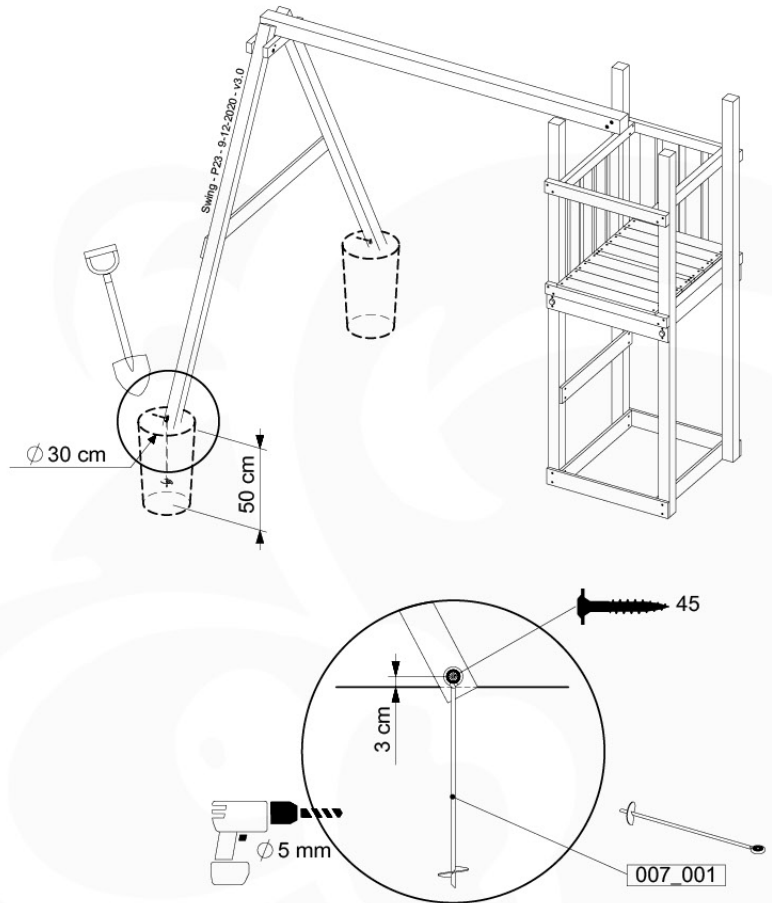

05-3

05-4

05-5

05-6

06

	PartNo	PartName	QTY.
Hardware Pack	001_406	Stealth Screw 8x45	4
	001_417	Stealth Screw 8x80	3
	001_422	Stealth Screw 8x137	3
	002_220	Gap Point Screw T25 - 5x45	12
	002_223	Gap Point Screw T25 - 5x80	6
Other	005_528	Swing Beam Bracket 7x7	1
	005_529	Swing Beam Bracket 9x9	1
	007_001	Ground-anchor	2
Hardware Pack	022_31x	bpc-base version 3	2
	022_84x	bpc cover	2
	023_031	Finishing Washer GPS 5.0	2
Other	101_003	Swing hook with Carabiner	4

06-7

06 -8

06 -9

D180
D141

07 -1

07 -2

08

09