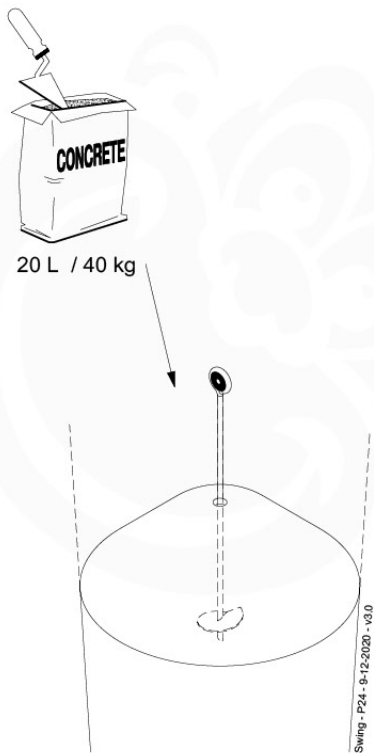

05-3

05-4

05-5

05-6

06

	PartNo	PartName	QTY.
Hardware Pack	001_406	Stealth Screw 8x45	4
	001_417	Stealth Screw 8x80	3
	001_422	Stealth Screw 8x137	3
	002_220	Gap Point Screw T25 - 5x45	12
	002_223	Gap Point Screw T25 - 5x80	6
Other	005_528	Swing Beam Bracket 7x7	1
	005_529	Swing Beam Bracket 9x9	1
	007_001	Ground-anchor	2
Hardware Pack	022_31x	bpc-base version 3	2
	022_84x	bpc cover	2
	023_031	Finishing Washer GPS 5.0	2
Other	101_003	Swing hook with Carabiner	4

06-7

06 -8

06 -9

D180
D141

07 -1

07 -2

08

09