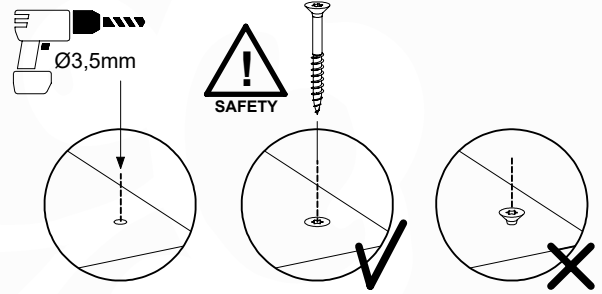

13 Rock Wall

RW19

	PartNo	PartName	QTY.
Hardware pack	001_102	Washer Head Screw T40 M8x30	10
	002_220	Gap Point Screw T25 - 5x45	32
	002_223	Gap Point Screw T25 - 5x80	5
	003_010	M8 spring lock washer	10
	004_050	M8 Drive-in Nut 22mm	10
Other	022_50x	Climbing Rock	5
	120_102	Handgrip set (complete 2x)	1
Timber	C206	Beam 2060 mm	1
	D65	Board 650 mm	7

DL Rockwall 140 - P04 TL 145 - 2-9-2022 - v2