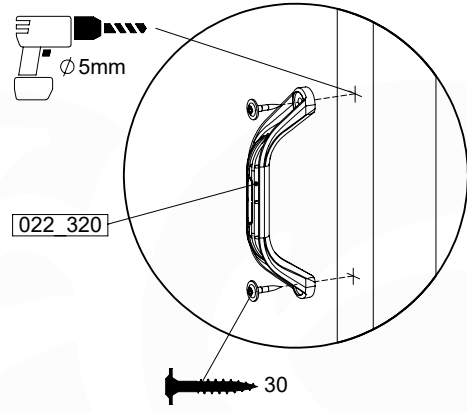

13-4

14 Roof

RF14

	PartNo	PartName	QTY.
Hardware pack	001_417	Stealth Screw 8x80	4
	002_220	Gap Point Screw T25 - 5x45	120
	002_223	Gap Point Screw T25 - 5x80	4
Timber	C108	Beam 1080 mm	2
	C114	Beam 1140 mm	2
	D65	Board 650 mm	1
	D154	Board 1540 mm	28

Roof Palace 140 - P02 DL-RF14 - 4-11-2021 - v1