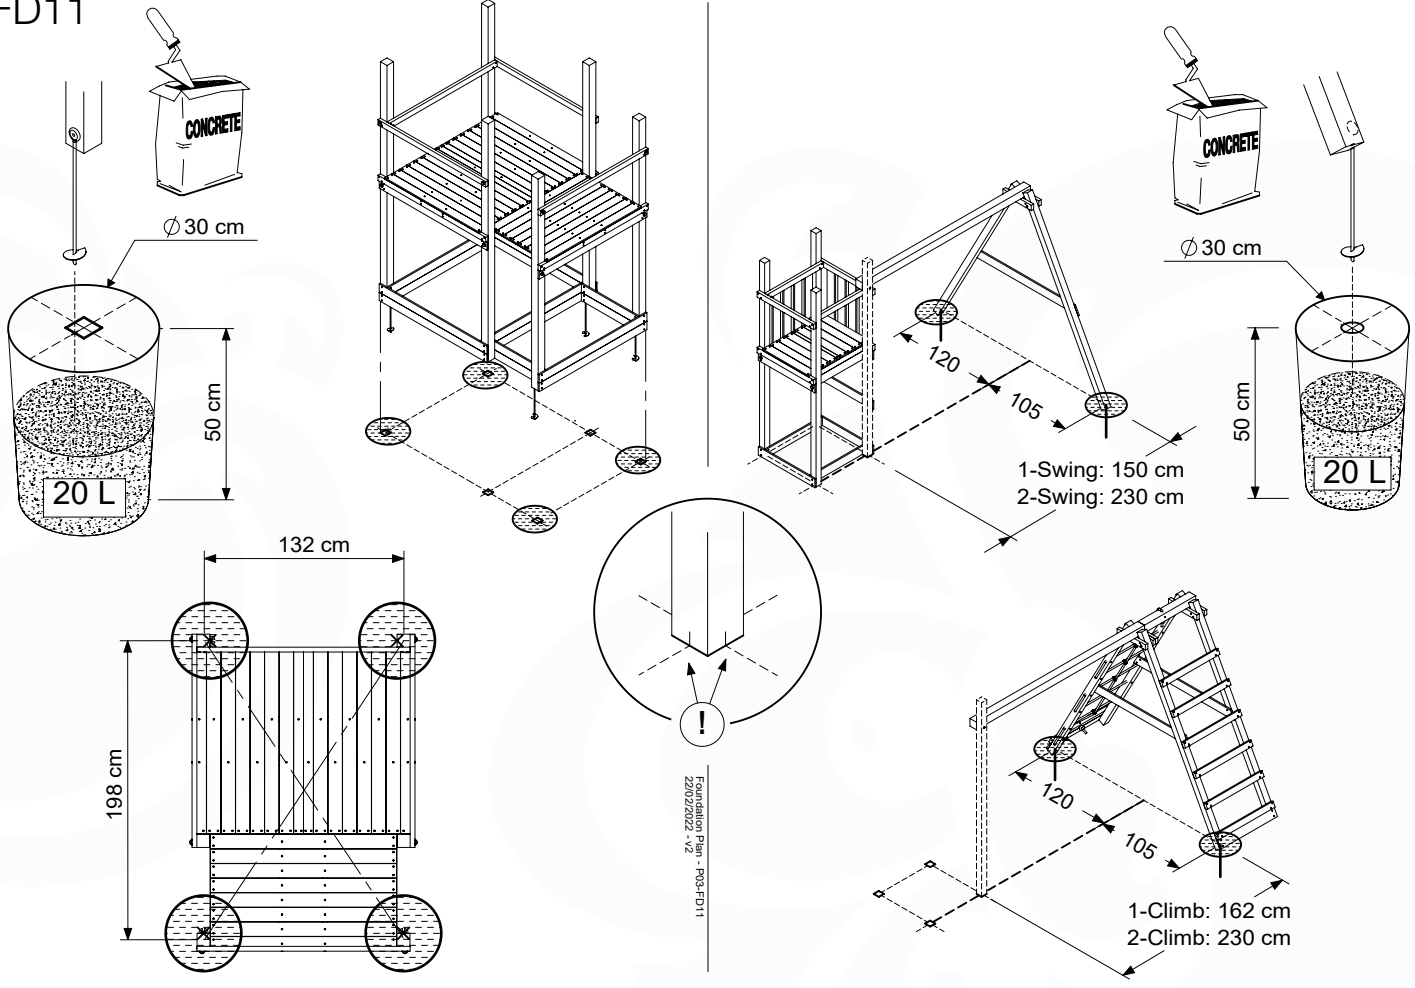

06 Playground Foundation

FD11

07 Base Tower

BT20

	PartNo	PartName	QTY.
Hardware pack	001_406	Stealth Screw 8x45	6
	001_417	Stealth Screw 8x80	4
	002_220	Gap Point Screw T25 - 5x45	135
	002_223	Gap Point Screw T25 - 5x80	40
Other	007_001	Ground-anchor	2
	022_31x	bpc-base version 3	8
	022_84x	bpc cover	8
Timber	B270	Post 90x90 L2700	4
	C141	Beam 1410 mm	10
	D123	Board 1230 mm	17
	D141	Board 1410 mm	12

DL 146 Base Tower BT20 - P02 BT20 - 17-11-2021 - v1.0

07-1

07-2

07-3

07-4

08 Extended Tower

ET35

	PartNo	PartName	QTY.
Hardware pack	001_406	Stealth Screw 8x45	4
	001_417	Stealth Screw 8x80	2
	002_220	Gap Point Screw T25 - 5x45	106
	002_223	Gap Point Screw T25 - 5x80	20
Other	007_001	Ground-anchor	2
	022_31x	bpc-base version 3	4
	022_84x	bpc cover	4
Timber	B240	Post 90x90 L2400	2
	C74	Beam 740 mm	4
	C141	Beam 1410 mm	1
	D74	Board 740 mm	6
	D123	Board 1230 mm	9
	D141	Board 1410 mm	7