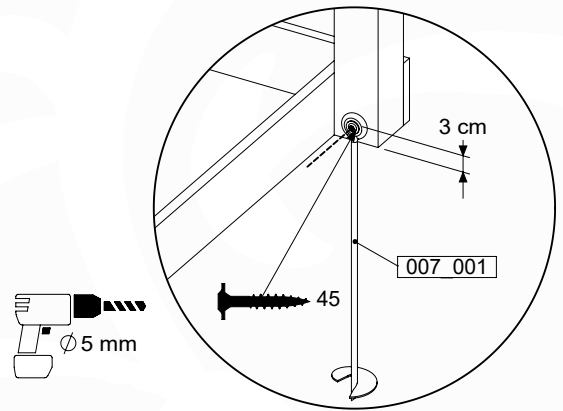

16-1

16-2

20 L
/ 40 kg

1.

2.

24h

3.

4.