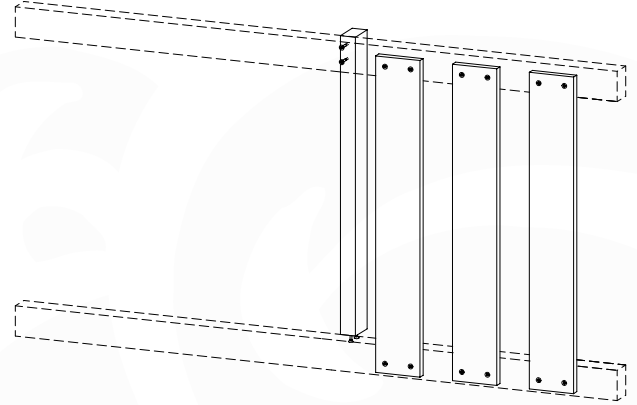

11 Balustrade (1x)

BL10