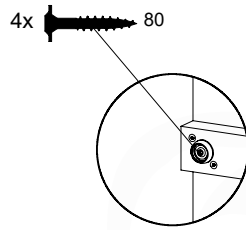

06 Playground Foundation

FD11

07 Base Tower

BT20

	PartNo	PartName	QTY.
Hardware pack	001_406	Stealth Screw 8x45	6
	001_417	Stealth Screw 8x80	4
	002_220	Gap Point Screw T25 - 5x45	135
	002_223	Gap Point Screw T25 - 5x80	40
Other	007_001	Ground-anchor	2
	022_31x	bpc-base version 3	8
	022_84x	bpc cover	8
Timber	B270	Post 90x90 L2700	4
	C141	Beam 1410 mm	10
	D123	Board 1230 mm	17
	D141	Board 1410 mm	12

DL 146 Base Tower BT20 - P02 BT20 - 17-11-2021 - v1.0

07-1

07-2

07-3

07-4

08 Extended Tower

ET35

	PartNo	PartName	QTY.
Hardware pack	001_406	Stealth Screw 8x45	4
	001_417	Stealth Screw 8x80	2
	002_220	Gap Point Screw T25 - 5x45	106
	002_223	Gap Point Screw T25 - 5x80	20
Other	007_001	Ground-anchor	2
	022_31x	bpc-base version 3	4
	022_84x	bpc cover	4
Timber	B240	Post 90x90 L2400	2
	C74	Beam 740 mm	4
	C141	Beam 1410 mm	1
	D74	Board 740 mm	6
	D123	Board 1230 mm	9
	D141	Board 1410 mm	7