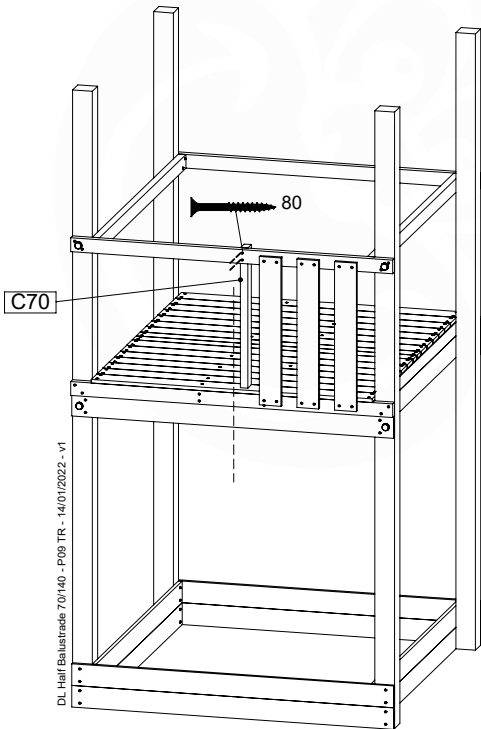

11 Balustrade (1x)

BL10

	PartNo	PartName	QTY.
Hardware pack	002_220	Gap Point Screw T25 - 5x45	12
	002_223	Gap Point Screw T25 - 5x80	4
Timber	C70	Beam 700 mm	1
	D65	Board 650 mm	3

11-1