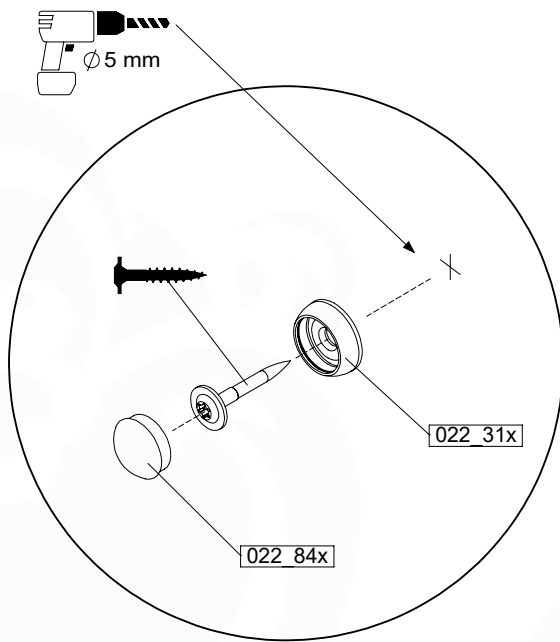

06 Playground Foundation

FD11

07 Base Tower

BT20

	PartNo	PartName	QTY.
Hardware pack	001_406	Stealth Screw 8x45	6
	001_417	Stealth Screw 8x80	4
	002_220	Gap Point Screw T25 - 5x45	135
	002_223	Gap Point Screw T25 - 5x80	40
Other	007_001	Ground-anchor	2
	022_31x	bpc-base version 3	8
	022_84x	bpc cover	8
Timber	B270	Post 90x90 L2700	4
	C141	Beam 1410 mm	10
	D123	Board 1230 mm	17
	D141	Board 1410 mm	12

DL 146 Base Tower BT20 - P02 BT20 - 17-11-2021 - v1.0

07-1

07-2

07-3

07-4

08 Extended Tower

ET35

	PartNo	PartName	QTY.
Hardware pack	001_406	Stealth Screw 8x45	4
	001_417	Stealth Screw 8x80	2
	002_220	Gap Point Screw T25 - 5x45	106
	002_223	Gap Point Screw T25 - 5x80	20
Other	007_001	Ground-anchor	2
	022_31x	bpc-base version 3	4
	022_84x	bpc cover	4
Timber	B240	Post 90x90 L2400	2
	C74	Beam 740 mm	4
	C141	Beam 1410 mm	1
	D74	Board 740 mm	6
	D123	Board 1230 mm	9
	D141	Board 1410 mm	7