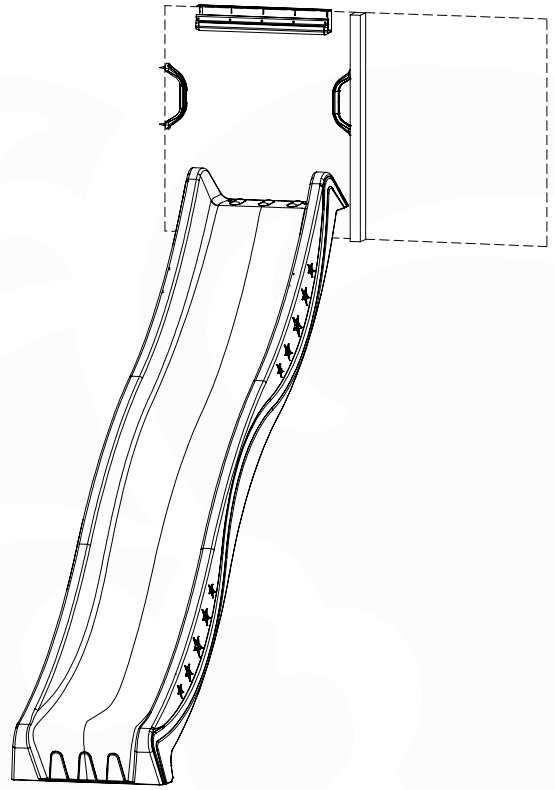

18 Slide Set

SL26

	PartNo	PartName	QTY.
Hardware pack	000_101	Nail Pan Head	10
	002_223	Gap Point Screw T25 - 5x80	4
	002_308	Gap Point Screw T25 - 5x20	2
Other	120_102	Handgrip set (complete 2x)	1
	123_200	Bumperpad	1
	334_xxx /324_xxx	Wavy Star Slide XXL 2650 mm / Wavy Star Slide XL 2200 mm	1
Timber	C70	Beam 700 mm	1

DL SLIDE 70/140 - P02 UL - 11-2-2022 - v1