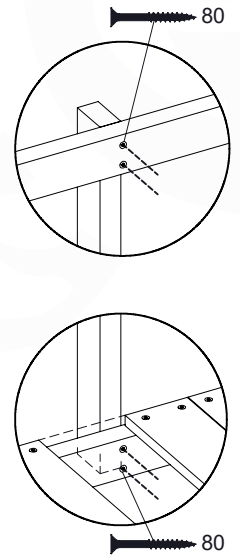

Fireman's Pole (201_275)
040_335 Part 2