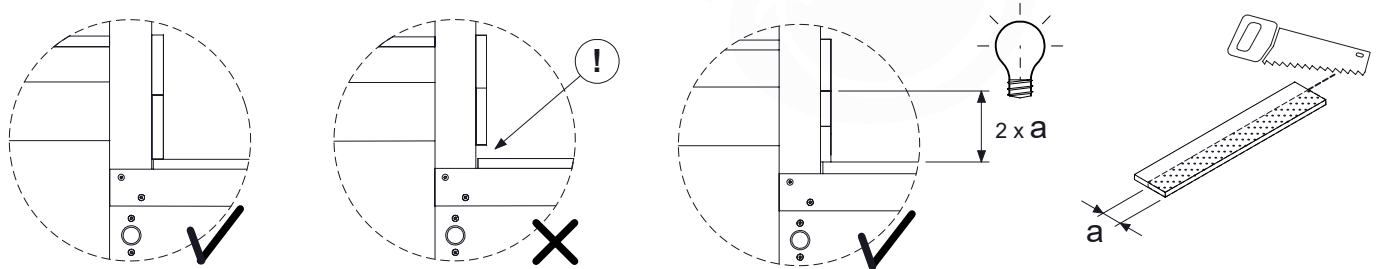

DL 146 Base Tower BT20 - P02 BT20 - 17-11-2021 - v1.0

07-1

07-2

07-3

07-4

08 Extended Tower

ET35

	PartNo	PartName	QTY.
Hardware pack	001_406	Stealth Screw 8x45	4
	001_417	Stealth Screw 8x80	2
	002_220	Gap Point Screw T25 - 5x45	106
	002_223	Gap Point Screw T25 - 5x80	20
Other	007_001	Ground-anchor	2
	022_31x	bpc-base version 3	4
	022_84x	bpc cover	4
Timber	B240	Post 90x90 L2400	2
	C74	Beam 740 mm	4
	C141	Beam 1410 mm	1
	D74	Board 740 mm	6
	D123	Board 1230 mm	9
	D141	Board 1410 mm	7

Extension Tower 14080 - P108 - ET35 - 10-1-2022 - v1

08-1

08-2

08-3

Extension Tower 14080 - P19 - ET35 - 10-1-2022 - v1

08-4

Extension Tower 14080 - P22 - ET35 - 10-1-2022 - v1

08-5