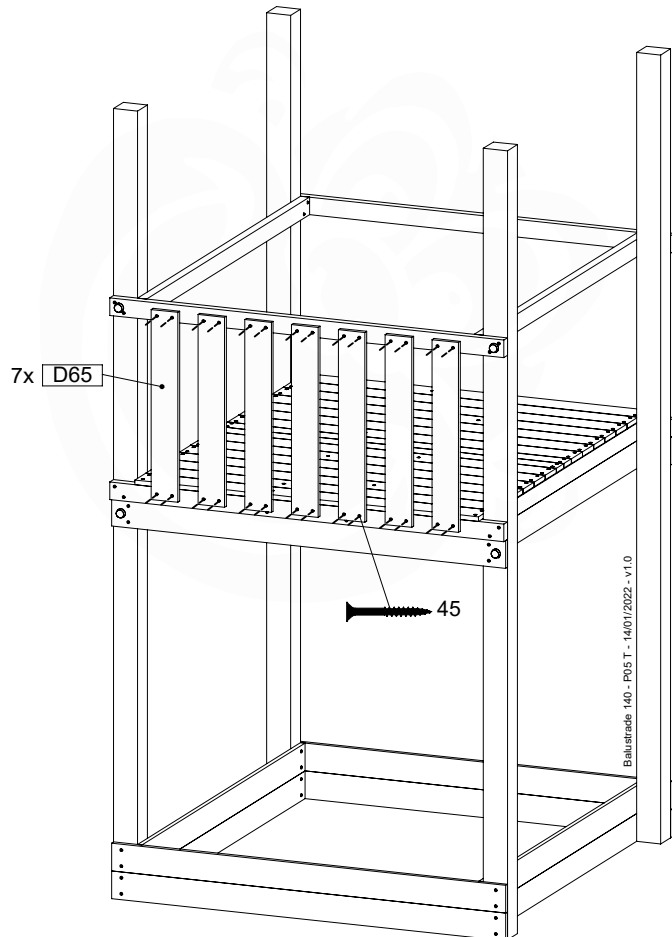

DL 146 Base Tower BT20 - P02 BT20 - 17-11-2021 - v1.0

07-1

07-2

07-3

07-4

08 Extended Tower

ET35

	PartNo	PartName	QTY.
Hardware pack	001_406	Stealth Screw 8x45	4
	001_417	Stealth Screw 8x80	2
	002_220	Gap Point Screw T25 - 5x45	106
	002_223	Gap Point Screw T25 - 5x80	20
Other	007_001	Ground-anchor	2
	022_31x	bpc-base version 3	4
	022_84x	bpc cover	4
Timber	B240	Post 90x90 L2400	2
	C74	Beam 740 mm	4
	C141	Beam 1410 mm	1
	D74	Board 740 mm	6
	D123	Board 1230 mm	9
	D141	Board 1410 mm	7

Extension Tower 14080 - P108 - ET35 - 10-1-2022 - v1

08-1

08-2

08-3

Extension Tower 14080 - P19 - ET35 - 10-1-2022 - v1

08-4

Extension Tower 14080 - P22 - ET35 - 10-1-2022 - v1

08-5

022 84x

Extension Tower 14080 - P23 - ET35 - 10-1-2022 - v1

09 Balustrade (2x)

BL06

	PartNo	PartName	QTY.
Hardware pack	002_220	Gap Point Screw T25 - 5x45	28
Timber	D65	Board 650 mm	7

Balustrade 140 - P03 T - 14/01/2022 - v1.0

09-1

10 Balustrade (2x)

BL21

(194_101)

	PartNo	PartName	QTY.
Hardware Pack 100_601	002_220	Gap Point Screw T25 - 5x45	16
	002_223	Gap Point Screw T25 - 5x80	4
Timber	C74	Beam 740 mm	1
	D65	Board 650 mm	4

Balustrade 80 - P02 U - 13/01/2022 - v4