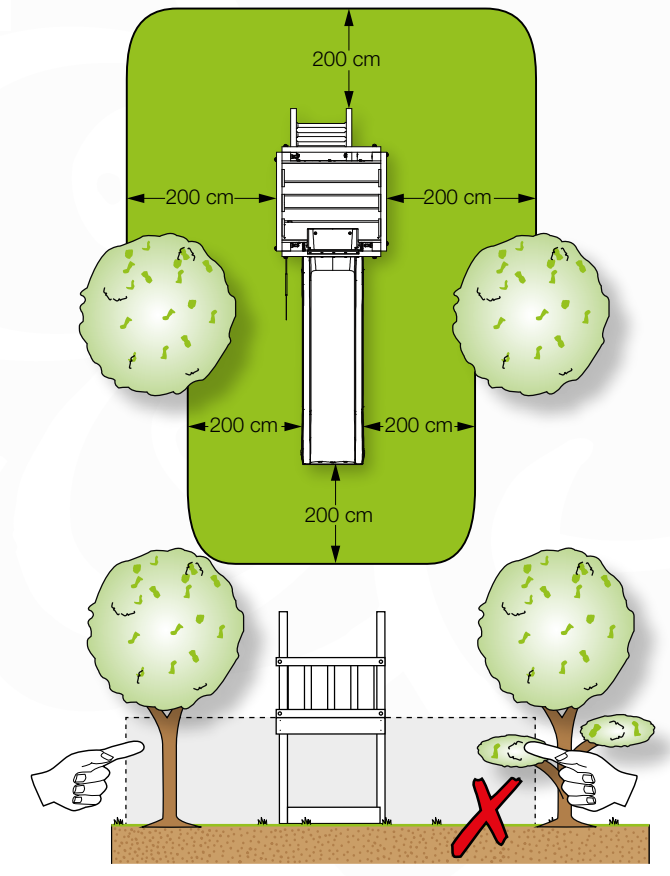

05 Safe Playground Planning

05-1

05-2

05-3

05-4

05-5