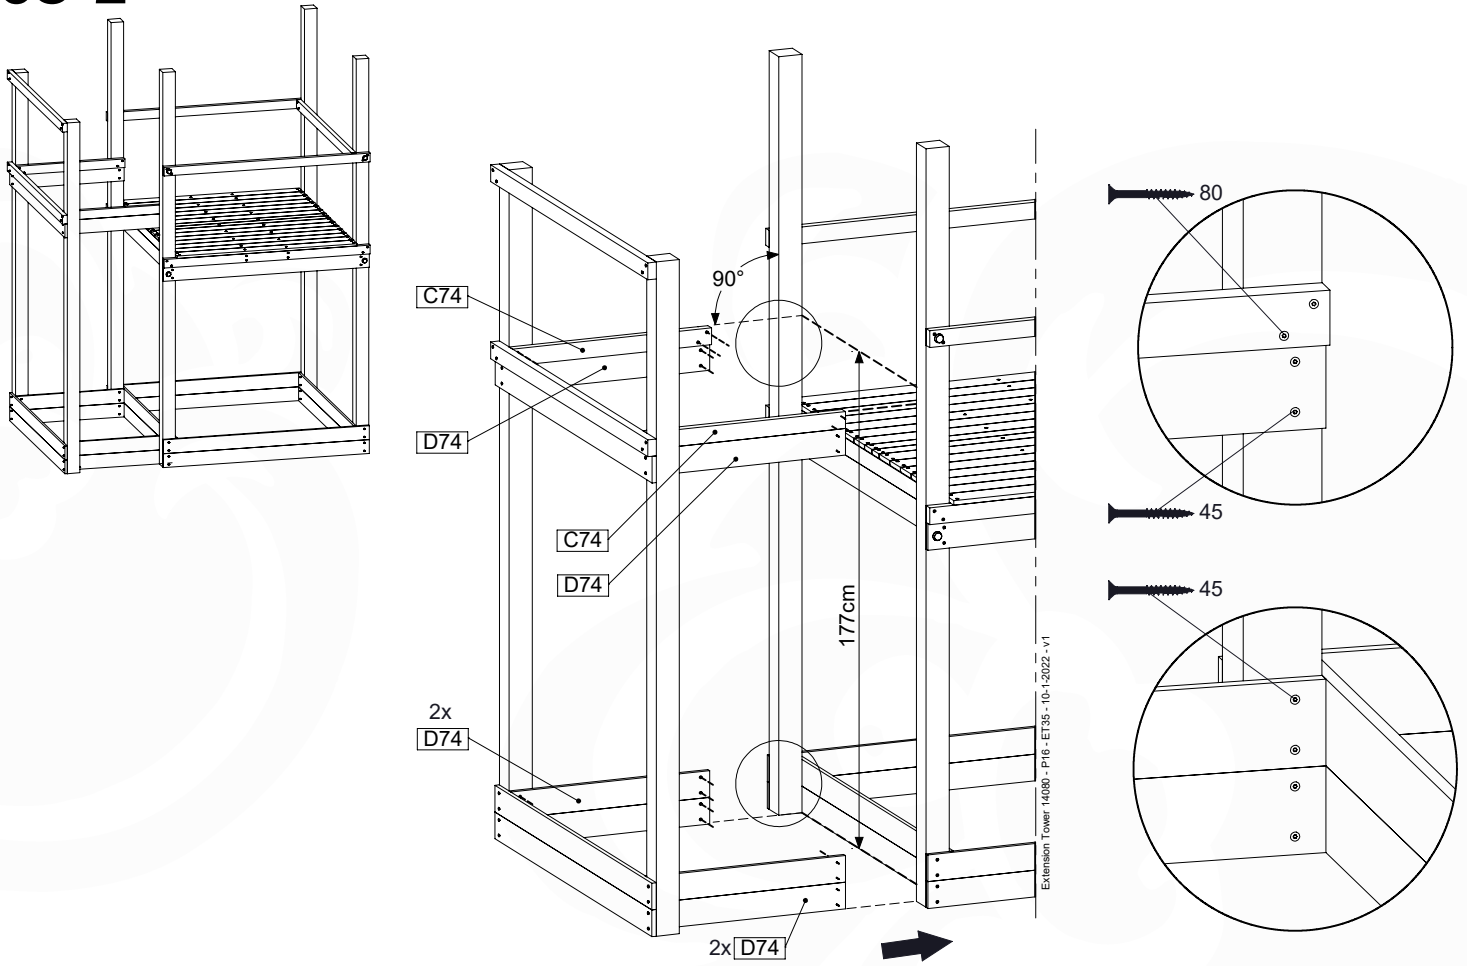

08-2

08-3

Extension Tower 14080 - P19 - ET35 - 10-1-2022 - v1