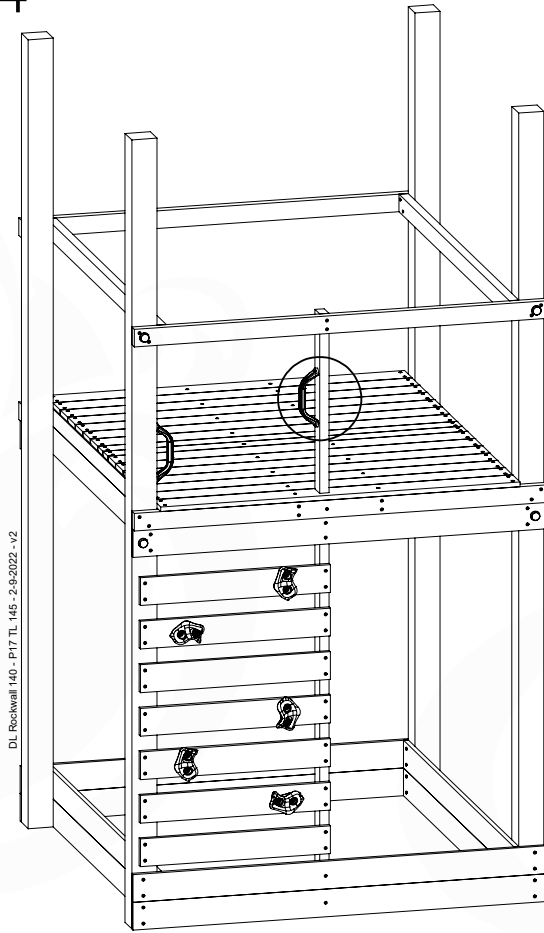

13-4

14 Roof

RF14

	PartNo	PartName	QTY.
Hardware pack	001_417	Stealth Screw 8x80	4
	002_220	Gap Point Screw T25 - 5x45	120
	002_223	Gap Point Screw T25 - 5x80	4
Timber	C108	Beam 1080 mm	2
	C114	Beam 1140 mm	2
	D65	Board 650 mm	1
	D154	Board 1540 mm	28

Roof Palace 140 - P02 DL-RF14 - 4-11-2021 - v1