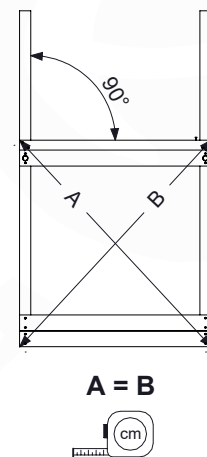

08 Extended Tower

ET35

	PartNo	PartName	QTY.
Hardware pack	001_406	Stealth Screw 8x45	4
	001_417	Stealth Screw 8x80	2
	002_220	Gap Point Screw T25 - 5x45	106
	002_223	Gap Point Screw T25 - 5x80	20
Other	007_001	Ground-anchor	2
	022_31x	bpc-base version 3	4
	022_84x	bpc cover	4
Timber	B240	Post 90x90 L2400	2
	C74	Beam 740 mm	4
	C141	Beam 1410 mm	1
	D74	Board 740 mm	6
	D123	Board 1230 mm	9
	D141	Board 1410 mm	7

08-1