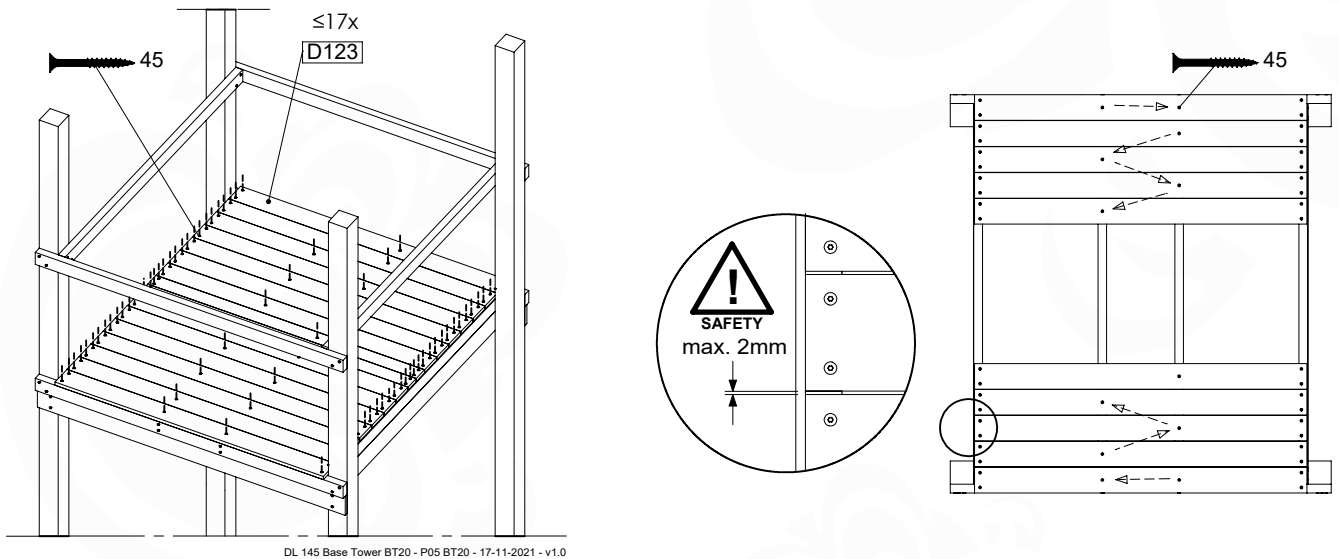

DL 146 Base Tower BT20 - P02 BT20 - 17-11-2021 - v1.0

07-1

07-2

07-3

07-4

08 Extended Tower

ET35

	PartNo	PartName	QTY.
Hardware pack	001_406	Stealth Screw 8x45	4
	001_417	Stealth Screw 8x80	2
	002_220	Gap Point Screw T25 - 5x45	106
	002_223	Gap Point Screw T25 - 5x80	20
Other	007_001	Ground-anchor	2
	022_31x	bpc-base version 3	4
	022_84x	bpc cover	4
Timber	B240	Post 90x90 L2400	2
	C74	Beam 740 mm	4
	C141	Beam 1410 mm	1
	D74	Board 740 mm	6
	D123	Board 1230 mm	9
	D141	Board 1410 mm	7