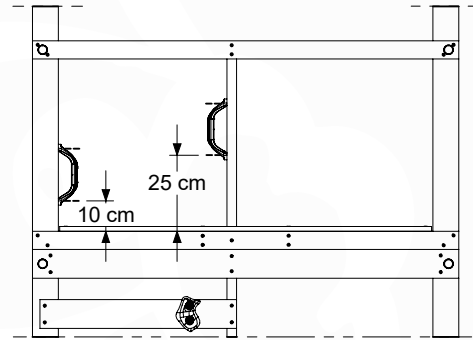

13-4

14 Roof

RF14

	PartNo	PartName	QTY.
Hardware pack	001_417	Stealth Screw 8x80	4
	002_220	Gap Point Screw T25 - 5x45	120
	002_223	Gap Point Screw T25 - 5x80	4
Timber	C108	Beam 1080 mm	2
	C114	Beam 1140 mm	2
	D65	Board 650 mm	1
	D154	Board 1540 mm	28

Roof Palace 140 - P02 DL-RF14 - 4-11-2021 - v1