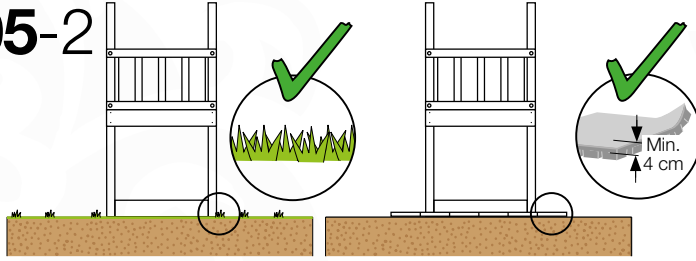

05 Safe Playground Planning

05-1

05-2

05-3

05-4

05-5