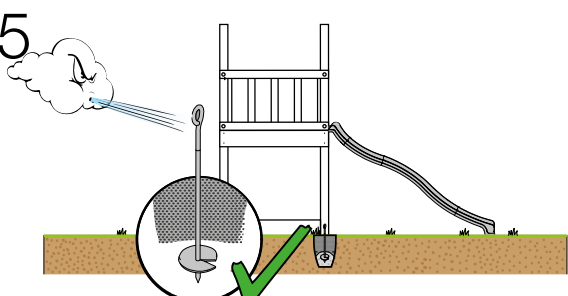

06 Playground Foundation

FD11

07 Base Tower

BT20

	PartNo	PartName	QTY.
Hardware pack	001_406	Stealth Screw 8x45	6
	001_417	Stealth Screw 8x80	4
	002_220	Gap Point Screw T25 - 5x45	135
	002_223	Gap Point Screw T25 - 5x80	40
Other	007_001	Ground-anchor	2
	022_31x	bpc-base version 3	8
	022_84x	bpc cover	8
Timber	B270	Post 90x90 L2700	4
	C141	Beam 1410 mm	10
	D123	Board 1230 mm	17
	D141	Board 1410 mm	12