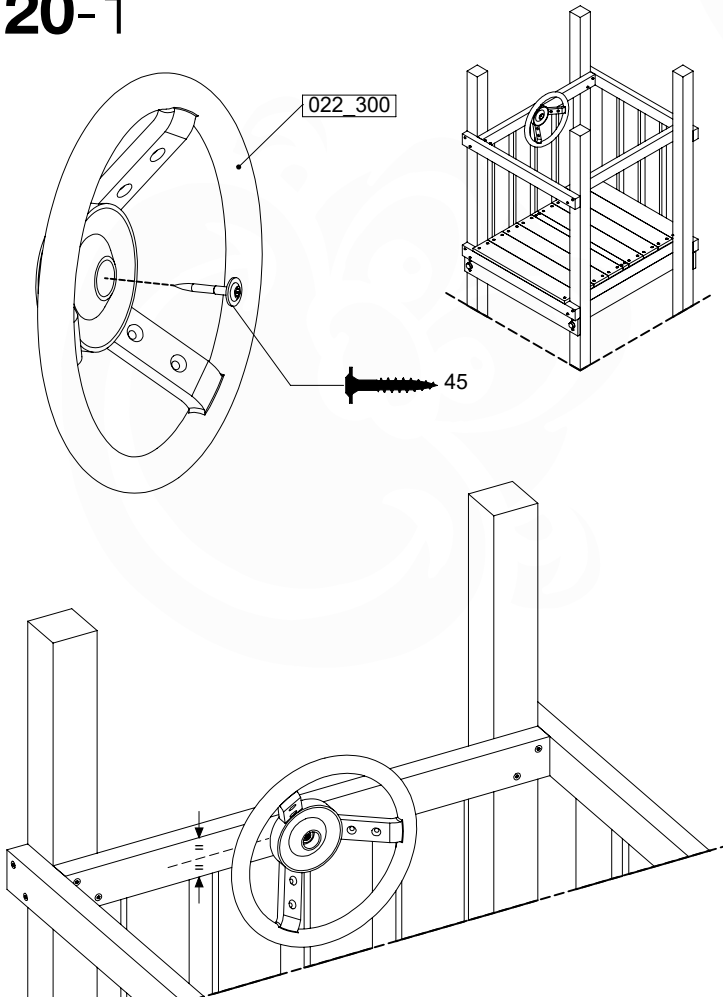

20 Accessories

AC01

(194_119)

	PartNo	PartName	QTY.
Hardware Pack 100_617	001_406	Stealth Screw 8x45	1
	002_041	Dome head screw 4.5 x 20 mm	3
	002_042	Dome head screw 3.5 x 13mm	4
	002_219	Gap Point Screw T25 - 5x30	2
Other	022_300	Steering Wheel	1
	022_800	Rail P/T 105	1
	022_910	Sandpad	1
	103_901	Logo ID Plate	1
	104_107	Tool Set Climbing Units	1
	120_024	Tower Flag	1
	122_302	Telescope	1

Accessory set - P02 - 29-9-2021 - v4

20-1