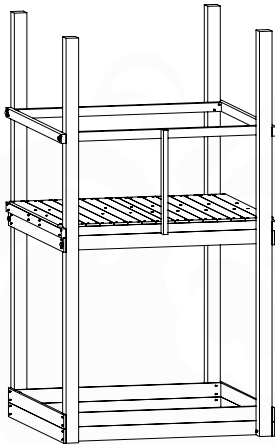

18 Slide Set

SL26

	PartNo	PartName	QTY.
Hardware pack	000_101	Nail Pan Head	10
	002_223	Gap Point Screw T25 - 5x80	4
	002_308	Gap Point Screw T25 - 5x20	2
Other	120_102	Handgrip set (complete 2x)	1
	123_200	Bumperpad	1
	334_xxx /324_xxx	Wavy Star Slide XXL 2650 mm / Wavy Star Slide XL 2200 mm	1
Timber	C70	Beam 700 mm	1

DL SLIDE 70/140 - P02 UL - 11-2-2022 - v1

18-1

DL SLIDE 70/140 - P06 UL - 11-2-2022 - v1