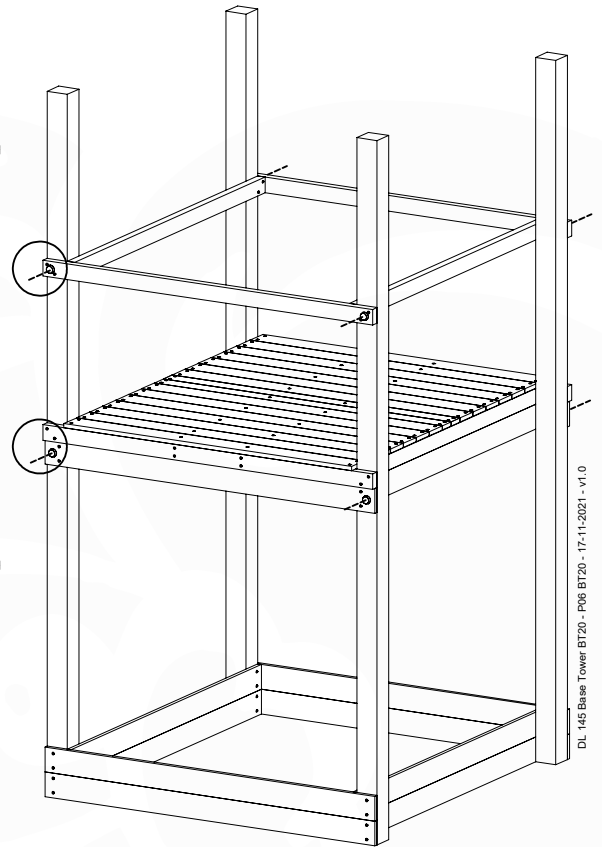

06 Playground Foundation

FD11

07 Base Tower

BT20

	PartNo	PartName	QTY.
Hardware pack	001_406	Stealth Screw 8x45	6
	001_417	Stealth Screw 8x80	4
	002_220	Gap Point Screw T25 - 5x45	135
	002_223	Gap Point Screw T25 - 5x80	40
Other	007_001	Ground-anchor	2
	022_31x	bpc-base version 3	8
	022_84x	bpc cover	8
Timber	B270	Post 90x90 L2700	4
	C141	Beam 1410 mm	10
	D123	Board 1230 mm	17
	D141	Board 1410 mm	12

DL 146 Base Tower BT20 - P02 BT20 - 17-11-2021 - v1.0

07-1

07-2

07-3

07-4

08 Extended Tower

ET35

	PartNo	PartName	QTY.
Hardware pack	001_406	Stealth Screw 8x45	4
	001_417	Stealth Screw 8x80	2
	002_220	Gap Point Screw T25 - 5x45	106
	002_223	Gap Point Screw T25 - 5x80	20
Other	007_001	Ground-anchor	2
	022_31x	bpc-base version 3	4
	022_84x	bpc cover	4
Timber	B240	Post 90x90 L2400	2
	C74	Beam 740 mm	4
	C141	Beam 1410 mm	1
	D74	Board 740 mm	6
	D123	Board 1230 mm	9
	D141	Board 1410 mm	7

Extension Tower 14080 - P108 - ET35 - 10-1-2022 - v1

08-1

08-2

08-3

Extension Tower 14080 - P19 - ET35 - 10-1-2022 - v1

08-4

Extension Tower 14080 - P22 - ET35 - 10-1-2022 - v1

08-5