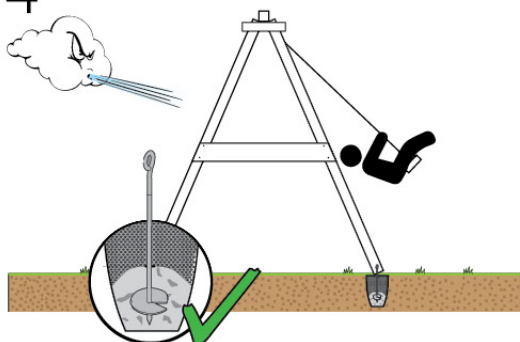

05-4

05-5

05-6

06

	PartNo	PartName	QTY.
Hardware Pack	001_406	Stealth Screw 8x45	4
	001_417	Stealth Screw 8x80	3
	001_422	Stealth Screw 8x137	3
	002_220	Gap Point Screw T25 - 5x45	12
	002_223	Gap Point Screw T25 - 5x80	6
Other	005_528	Swing Beam Bracket 7x7	1
	005_529	Swing Beam Bracket 9x9	1
	007_001	Ground-anchor	2
Hardware Pack	022_31x	bpc-base version 3	2
	022_84x	bpc cover	2
	023_031	Finishing Washer GPS 5.0	2
Other	101_003	Swing hook with Carabiner	4