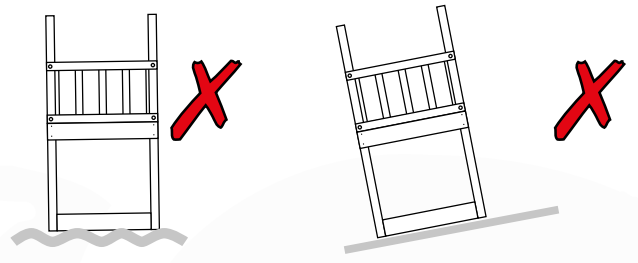

05 Safe Playground Planning

05-1