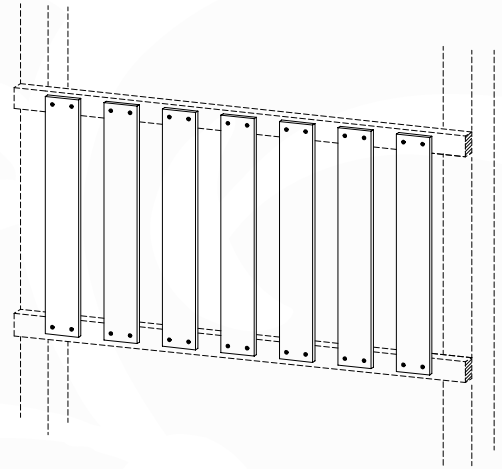

09-1

10 Balustrade (2x)

BL21

(194_101)

	PartNo	PartName	QTY.
Hardware Pack 100_601	002_220	Gap Point Screw T25 - 5x45	16
	002_223	Gap Point Screw T25 - 5x80	4
Timber	C74	Beam 740 mm	1
	D65	Board 650 mm	4

Balustrade 80 - P02 U - 13/01/2022 - v4