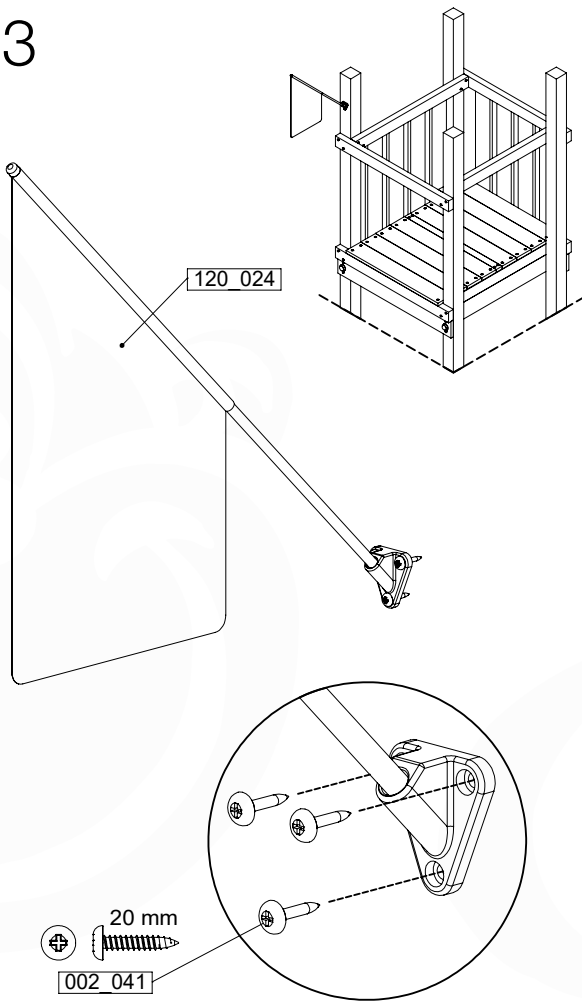

20-3

20-4

Accessories set - P04 - 29.9.2021 - v4

20-5

1x
022_910