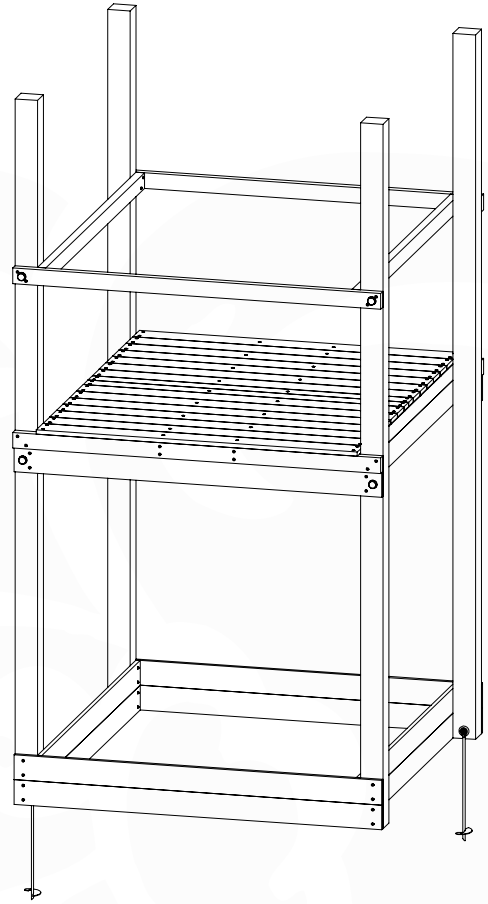

07 Base Tower

BT20

	PartNo	PartName	QTY.
Hardware pack	001_406	Stealth Screw 8x45	6
	001_417	Stealth Screw 8x80	4
	002_220	Gap Point Screw T25 - 5x45	135
	002_223	Gap Point Screw T25 - 5x80	40
Other	007_001	Ground-anchor	2
	022_31x	bpc-base version 3	8
	022_84x	bpc cover	8
Timber	B270	Post 90x90 L2700	4
	C141	Beam 1410 mm	10
	D123	Board 1230 mm	17
	D141	Board 1410 mm	12