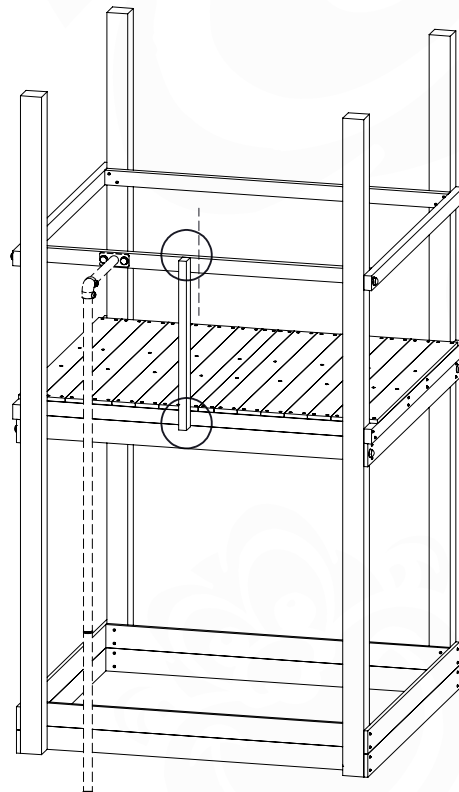

Fireman's Pole (201_275)
040_335 Part 2