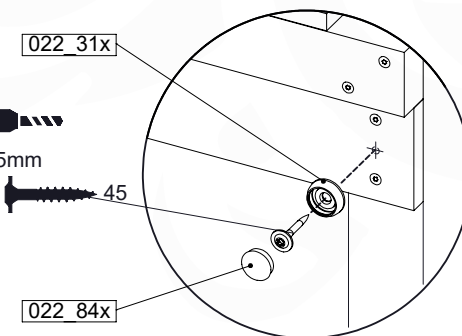

08-5

022 84x