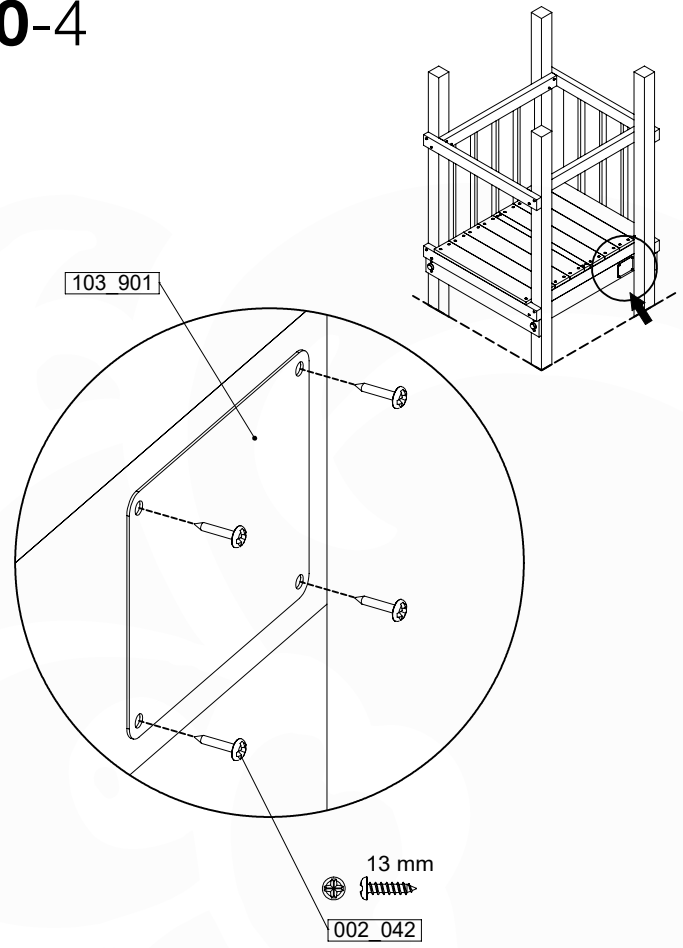

20-3

20-4

Accessories set - P04 - 29.9.2021 - v4

20-5

1x
022_910