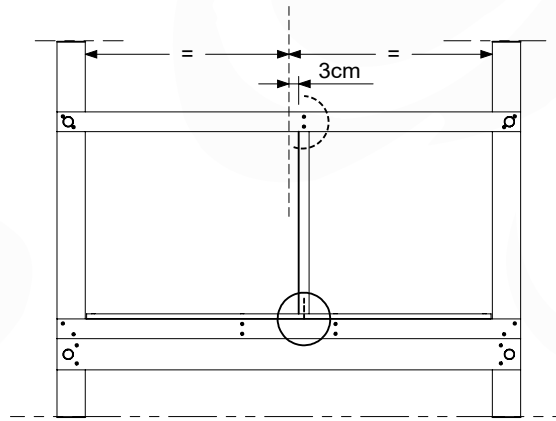

11 Balustrade (1x)

BL10

	PartNo	PartName	QTY.
Hardware pack	002_220	Gap Point Screw T25 - 5x45	12
	002_223	Gap Point Screw T25 - 5x80	4
Timber	C70	Beam 700 mm	1
	D65	Board 650 mm	3

11-1