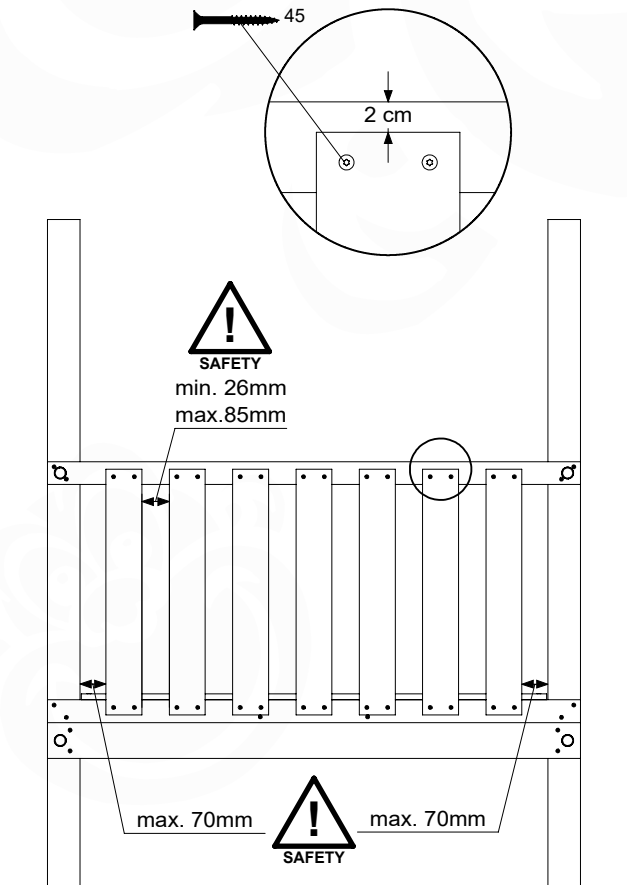

DL 146 Base Tower BT20 - P02 BT20 - 17-11-2021 - v1.0

07-1

07-2

07-3

07-4

08 Extended Tower

ET35

	PartNo	PartName	QTY.
Hardware pack	001_406	Stealth Screw 8x45	4
	001_417	Stealth Screw 8x80	2
	002_220	Gap Point Screw T25 - 5x45	106
	002_223	Gap Point Screw T25 - 5x80	20
Other	007_001	Ground-anchor	2
	022_31x	bpc-base version 3	4
	022_84x	bpc cover	4
Timber	B240	Post 90x90 L2400	2
	C74	Beam 740 mm	4
	C141	Beam 1410 mm	1
	D74	Board 740 mm	6
	D123	Board 1230 mm	9
	D141	Board 1410 mm	7

022 84x

Extension Tower 14080 - P23 - ET35 - 10-1-2022 - v1

09 Balustrade (2x)

BL06

	PartNo	PartName	QTY.
Hardware pack	002_220	Gap Point Screw T25 - 5x45	28
Timber	D65	Board 650 mm	7

Balustrade 140 - P03 T - 14/01/2022 - v1.0

09-1

10 Balustrade (2x)

BL21

(194_101)

	PartNo	PartName	QTY.
Hardware Pack 100_601	002_220	Gap Point Screw T25 - 5x45	16
	002_223	Gap Point Screw T25 - 5x80	4
Timber	C74	Beam 740 mm	1
	D65	Board 650 mm	4

Balustrade 80 - P02 U - 13/01/2022 - v4