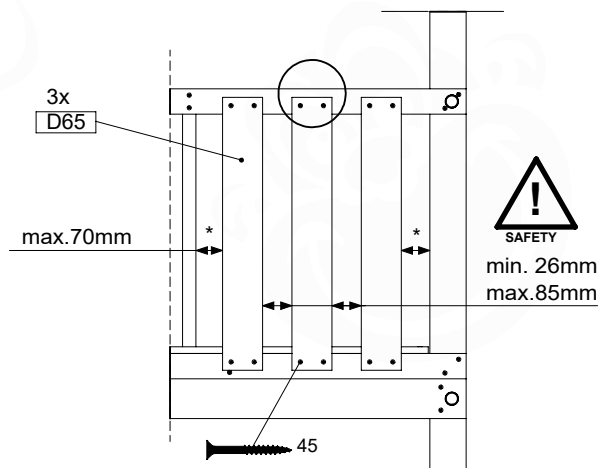

11 Balustrade (1x)

BL10

	PartNo	PartName	QTY.
Hardware pack	002_220	Gap Point Screw T25 - 5x45	12
	002_223	Gap Point Screw T25 - 5x80	4
Timber	C70	Beam 700 mm	1
	D65	Board 650 mm	3

11-1