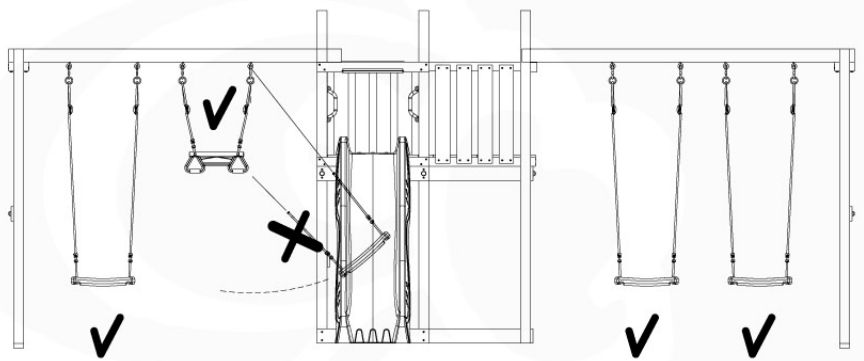

05-4

05-5

05-6

06

	PartNo	PartName	QTY.
Hardware Pack	001_406	Stealth Screw 8x45	4
	001_417	Stealth Screw 8x80	3
	001_422	Stealth Screw 8x137	3
	002_220	Gap Point Screw T25 - 5x45	12
	002_223	Gap Point Screw T25 - 5x80	6
Other	005_528	Swing Beam Bracket 7x7	1
	005_529	Swing Beam Bracket 9x9	1
	007_001	Ground-anchor	2
Hardware Pack	022_31x	bpc-base version 3	2
	022_84x	bpc cover	2
	023_031	Finishing Washer GPS 5.0	2
Other	101_003	Swing hook with Carabiner	4