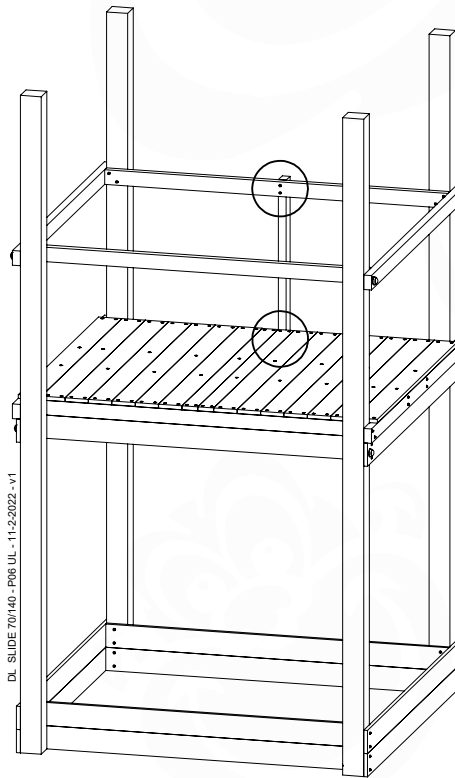

DL SLIDE 70/140 - P06 UL - 11-2-2022 - v1