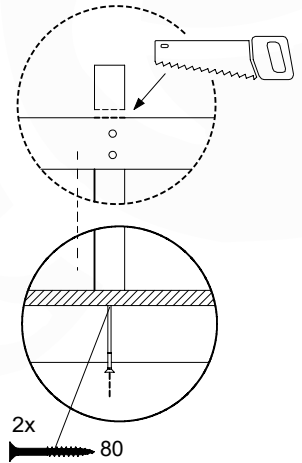

11 Balustrade (1x)

BL10

	PartNo	PartName	QTY.
Hardware pack	002_220	Gap Point Screw T25 - 5x45	12
	002_223	Gap Point Screw T25 - 5x80	4
Timber	C70	Beam 700 mm	1
	D65	Board 650 mm	3

11-1