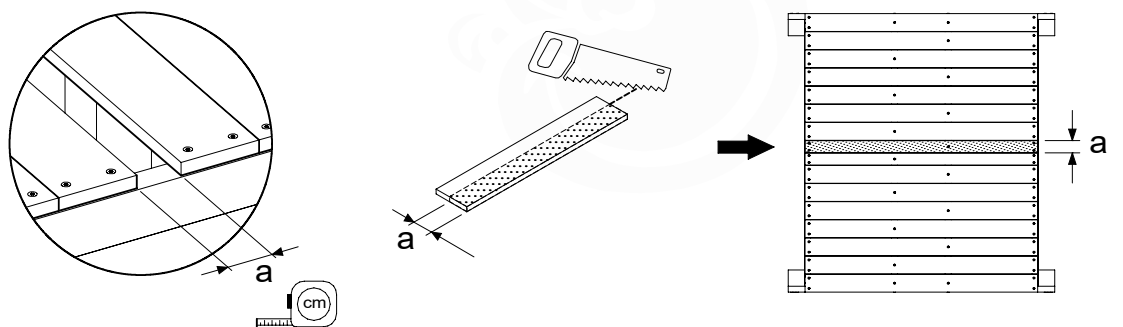

DL 146 Base Tower BT20 - P02 BT20 - 17-11-2021 - v1.0

07-1

07-2

07-3

07-4

08 Extended Tower

ET35

	PartNo	PartName	QTY.
Hardware pack	001_406	Stealth Screw 8x45	4
	001_417	Stealth Screw 8x80	2
	002_220	Gap Point Screw T25 - 5x45	106
	002_223	Gap Point Screw T25 - 5x80	20
Other	007_001	Ground-anchor	2
	022_31x	bpc-base version 3	4
	022_84x	bpc cover	4
Timber	B240	Post 90x90 L2400	2
	C74	Beam 740 mm	4
	C141	Beam 1410 mm	1
	D74	Board 740 mm	6
	D123	Board 1230 mm	9
	D141	Board 1410 mm	7