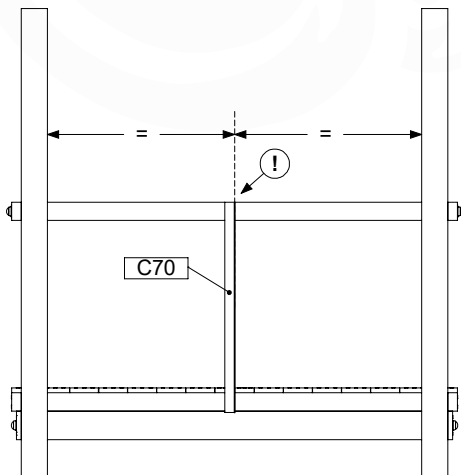

18 Slide Set

SL26

	PartNo	PartName	QTY.
Hardware pack	000_101	Nail Pan Head	10
	002_223	Gap Point Screw T25 - 5x80	4
	002_308	Gap Point Screw T25 - 5x20	2
Other	120_102	Handgrip set (complete 2x)	1
	123_200	Bumperpad	1
	334_xxx /324_xxx	Wavy Star Slide XXL 2650 mm / Wavy Star Slide XL 2200 mm	1
Timber	C70	Beam 700 mm	1

DL SLIDE 70/140 - P02 UL - 11-2-2022 - v1

18-1

DL SLIDE 70/140 - P06 UL - 11-2-2022 - v1