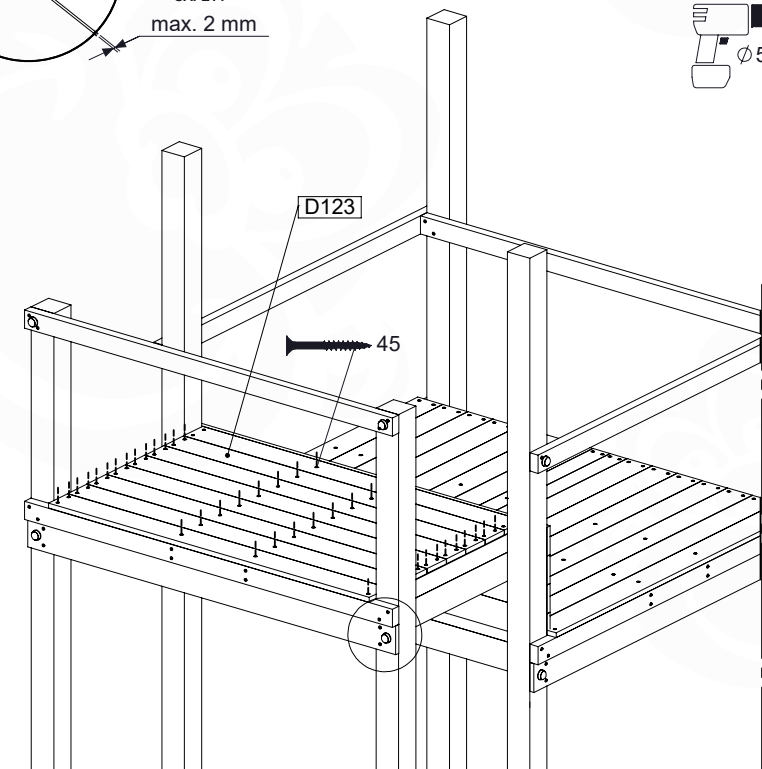

08-5

022 84x