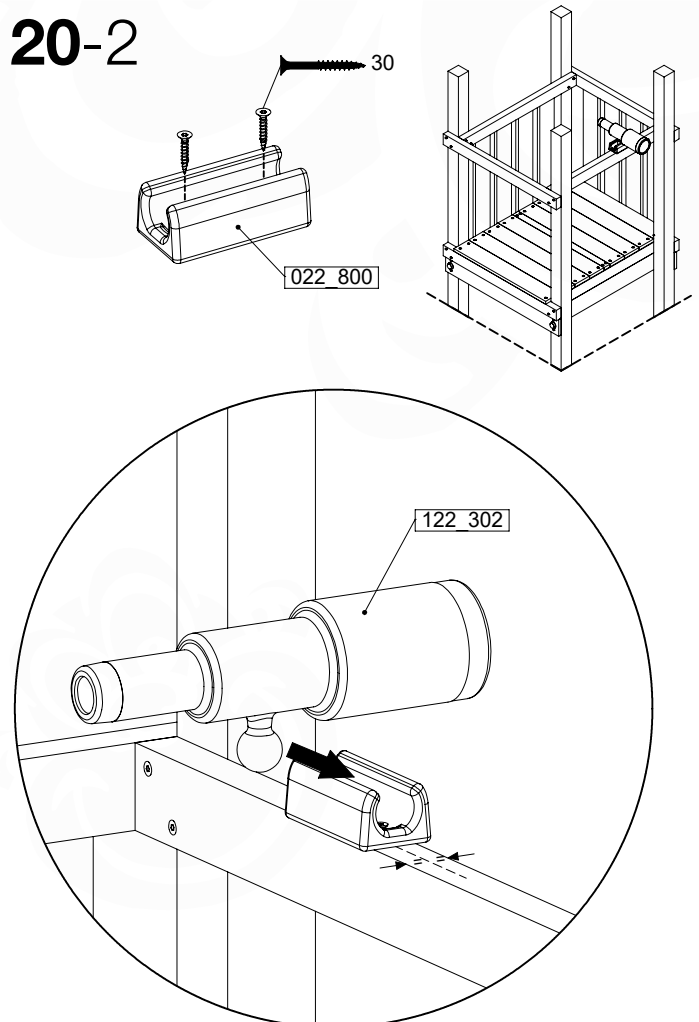

20-2

Accessory set - P03 - 29-9-2021 - v4