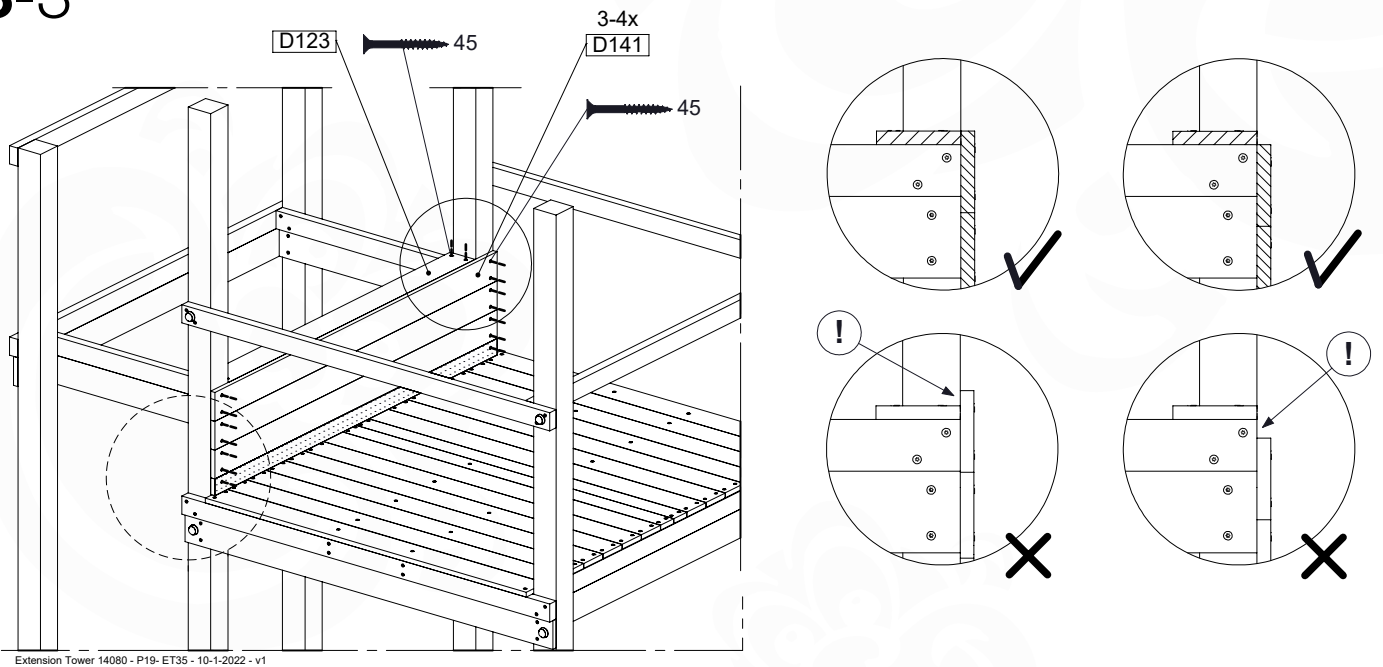

08-3

Extension Tower 14080 - P19 - ET35 - 10-1-2022 - v1