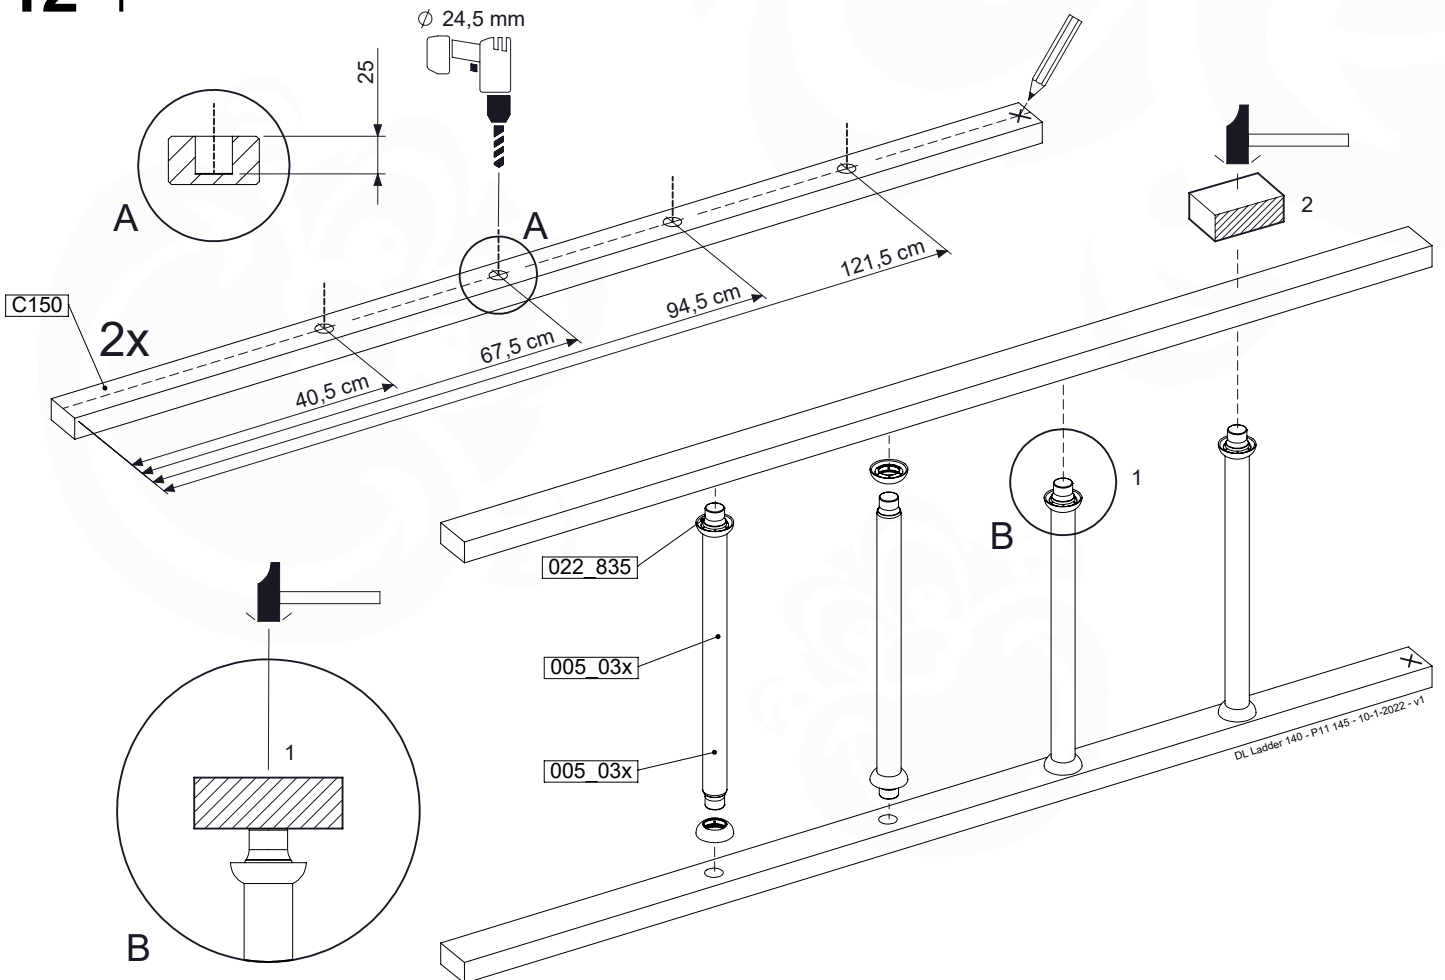

12 Ladder

LA24

	PartNo	PartName	QTY.
Hardware pack	001_404	Stealth Screw 8x30	4
	002_219	Gap Point Screw T25 - 5x30	4
	002_220	Gap Point Screw T25 - 5x45	8
	002_223	Gap Point Screw T25 - 5x80	4
Other	005_03x	Ladder Rung Y/B/G/R	4
	005_522	Connection Bracket Mini Market	2
	022_835	Rung Cap	8
	120_102	Handgrip set (complete 2x)	1
Timber	C70	Beam 700 mm	1
	C150	Beam 1500 mm	2

DL Ladder 140 - P07 UR 145 - 10-1-2022 - v1

12-1