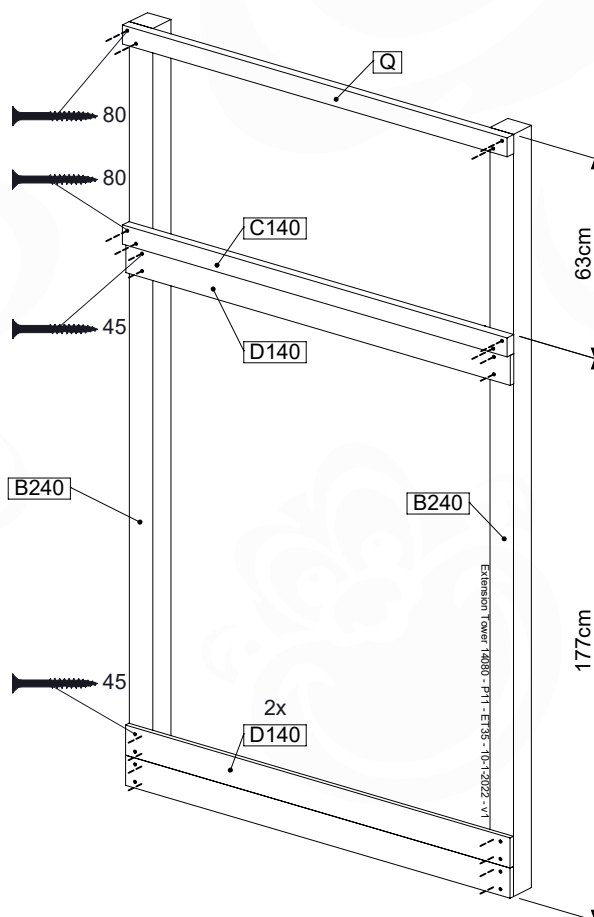

08 Extended Tower

ET35

	PartNo	PartName	QTY.
Hardware pack	001_406	Stealth Screw 8x45	4
	001_417	Stealth Screw 8x80	2
	002_220	Gap Point Screw T25 - 5x45	106
	002_223	Gap Point Screw T25 - 5x80	20
Other	007_001	Ground-anchor	2
	022_31x	bpc-base version 3	4
	022_84x	bpc cover	4
Timber	B240	Post 90x90 L2400	2
	C74	Beam 740 mm	4
	C141	Beam 1410 mm	1
	D74	Board 740 mm	6
	D123	Board 1230 mm	9
	D141	Board 1410 mm	7

08-1