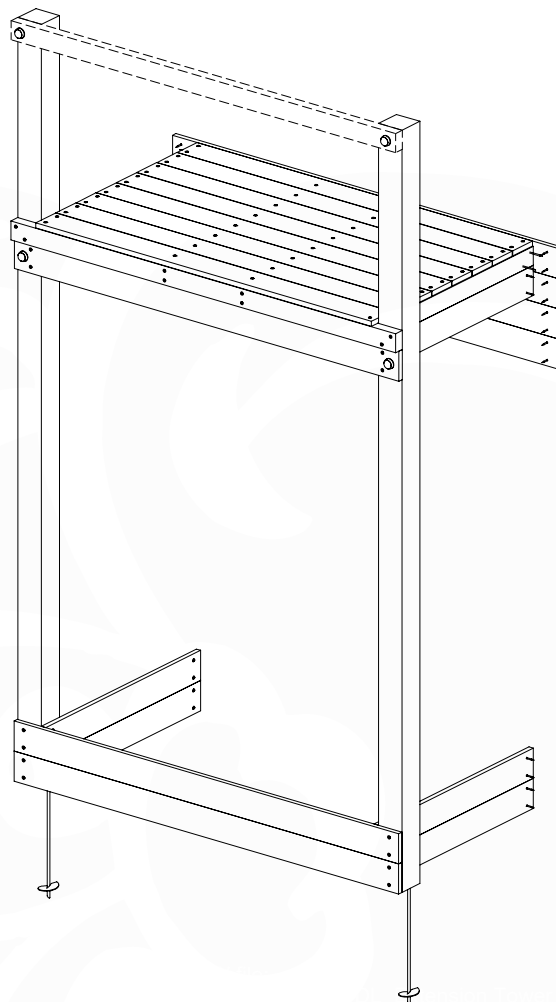

08 Extended Tower

ET35

	PartNo	PartName	QTY.
Hardware pack	001_406	Stealth Screw 8x45	4
	001_417	Stealth Screw 8x80	2
	002_220	Gap Point Screw T25 - 5x45	106
	002_223	Gap Point Screw T25 - 5x80	20
Other	007_001	Ground-anchor	2
	022_31x	bpc-base version 3	4
	022_84x	bpc cover	4
Timber	B240	Post 90x90 L2400	2
	C74	Beam 740 mm	4
	C141	Beam 1410 mm	1
	D74	Board 740 mm	6
	D123	Board 1230 mm	9
	D141	Board 1410 mm	7