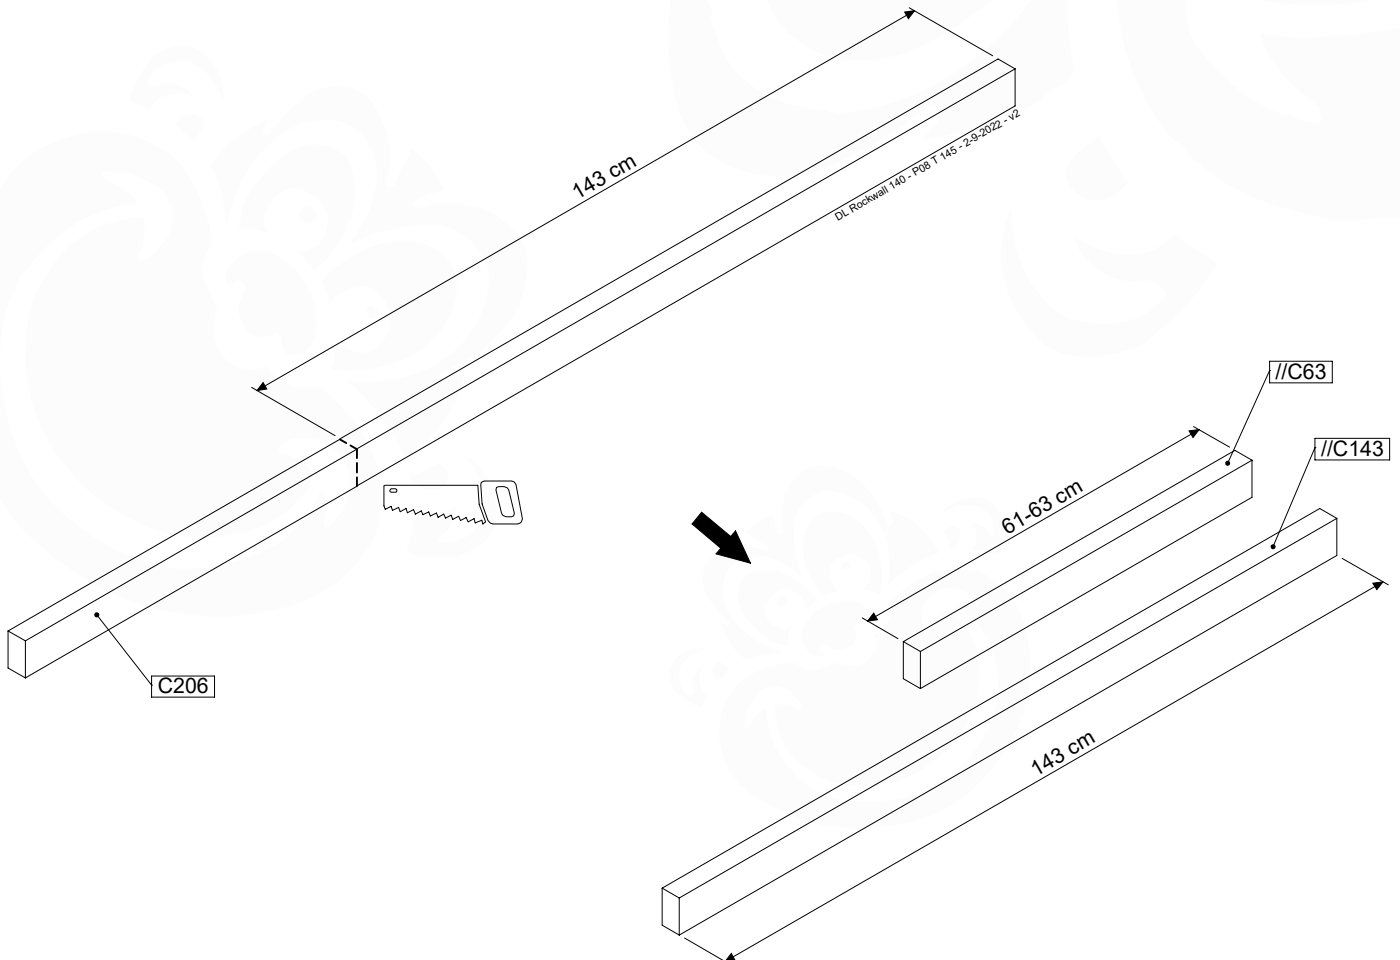

13 Rock Wall

RW19

	PartNo	PartName	QTY.
Hardware pack	001_102	Washer Head Screw T40 M8x30	10
	002_220	Gap Point Screw T25 - 5x45	32
	002_223	Gap Point Screw T25 - 5x80	5
	003_010	M8 spring lock washer	10
	004_050	M8 Drive-in Nut 22mm	10
Other	022_50x	Climbing Rock	5
	120_102	Handgrip set (complete 2x)	1
Timber	C206	Beam 2060 mm	1
	D65	Board 650 mm	7

DL Rockwall 140 - P04 TL 145 - 2-9-2022 - v2

13-1