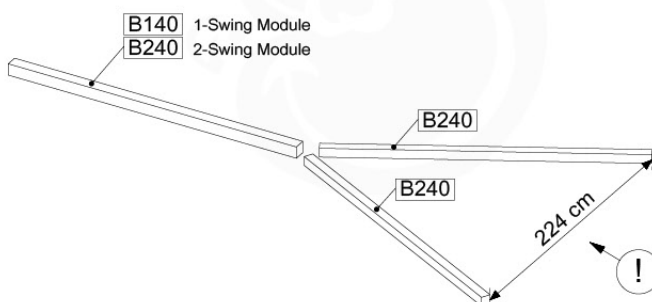

06

	PartNo	PartName	QTY.
Hardware Pack	001_406	Stealth Screw 8x45	4
	001_417	Stealth Screw 8x80	3
	001_422	Stealth Screw 8x137	3
	002_220	Gap Point Screw T25 - 5x45	12
	002_223	Gap Point Screw T25 - 5x80	6
Other	005_528	Swing Beam Bracket 7x7	1
	005_529	Swing Beam Bracket 9x9	1
	007_001	Ground-anchor	2
Hardware Pack	022_31x	bpc-base version 3	2
	022_84x	bpc cover	2
	023_031	Finishing Washer GPS 5.0	2
Other	101_003	Swing hook with Carabiner	4

Swing - P102 - 9-12-2020 - v3.0

06-1

Swing - P05ALL - 9-12-2020 - v3.0