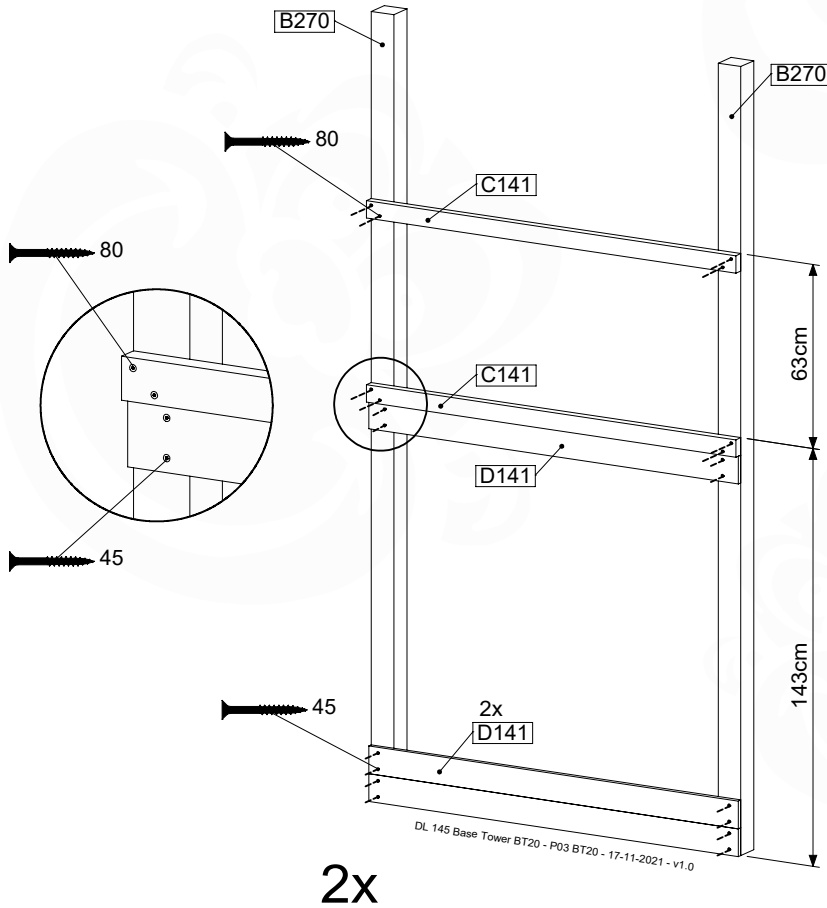

07 Base Tower

BT20

	PartNo	PartName	QTY.
Hardware pack	001_406	Stealth Screw 8x45	6
	001_417	Stealth Screw 8x80	4
	002_220	Gap Point Screw T25 - 5x45	135
	002_223	Gap Point Screw T25 - 5x80	40
Other	007_001	Ground-anchor	2
	022_31x	bpc-base version 3	8
	022_84x	bpc cover	8
Timber	B270	Post 90x90 L2700	4
	C141	Beam 1410 mm	10
	D123	Board 1230 mm	17
	D141	Board 1410 mm	12

07-1