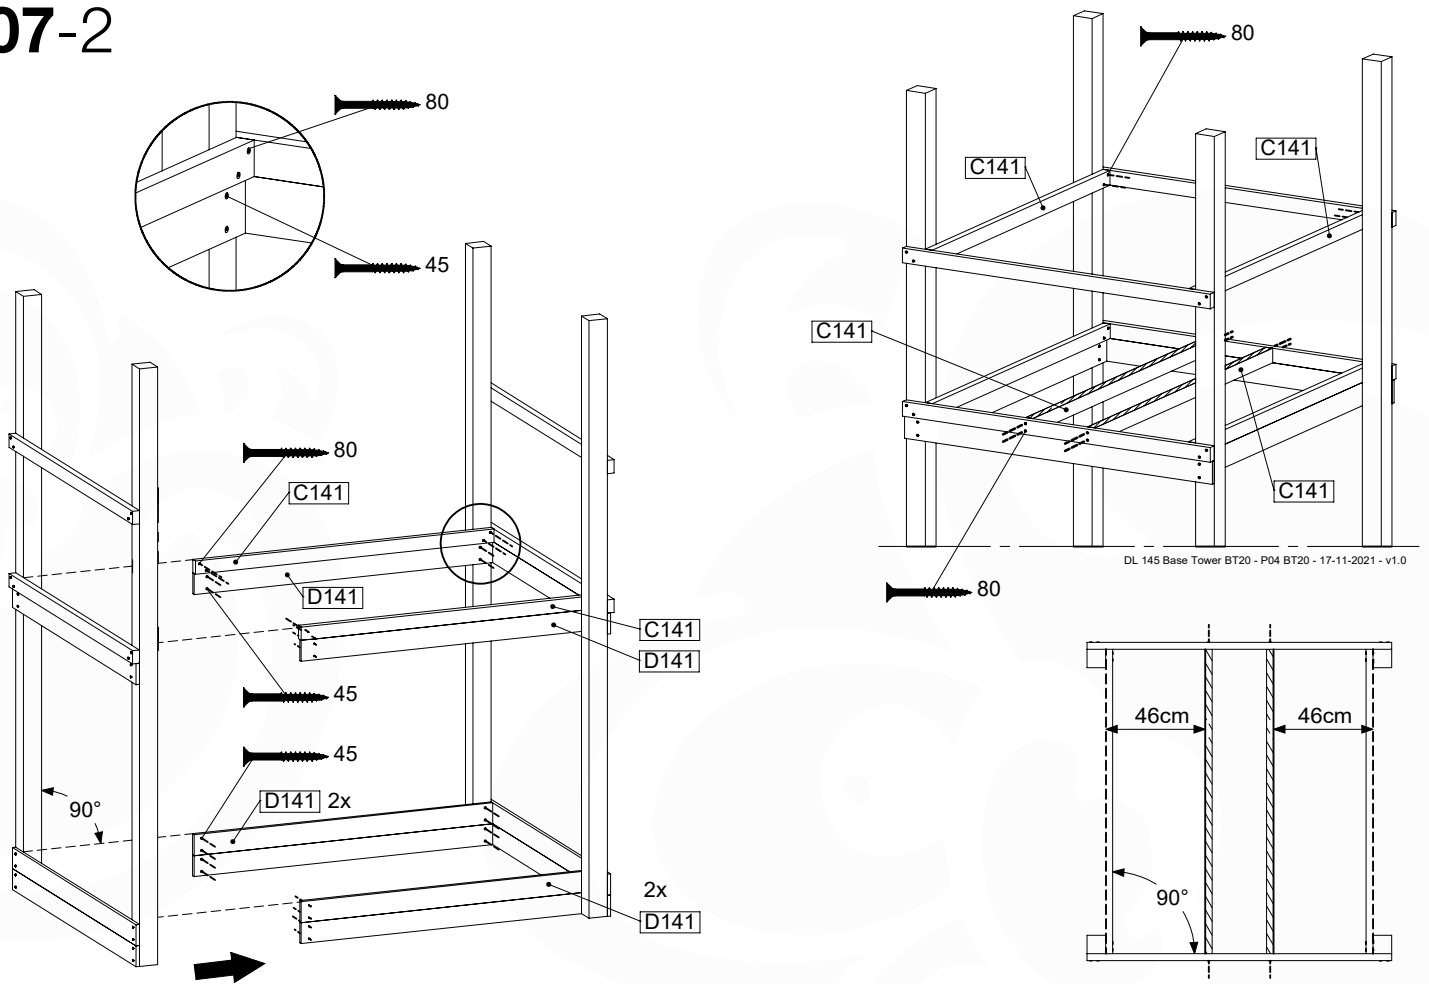

06 Playground Foundation

FD11

07 Base Tower

BT20

	PartNo	PartName	QTY.
Hardware pack	001_406	Stealth Screw 8x45	6
	001_417	Stealth Screw 8x80	4
	002_220	Gap Point Screw T25 - 5x45	135
	002_223	Gap Point Screw T25 - 5x80	40
Other	007_001	Ground-anchor	2
	022_31x	bpc-base version 3	8
	022_84x	bpc cover	8
Timber	B270	Post 90x90 L2700	4
	C141	Beam 1410 mm	10
	D123	Board 1230 mm	17
	D141	Board 1410 mm	12

DL 146 Base Tower BT20 - P02 BT20 - 17-11-2021 - v1.0

07-1

07-2

07-3

07-4

08 Extended Tower

ET35

	PartNo	PartName	QTY.
Hardware pack	001_406	Stealth Screw 8x45	4
	001_417	Stealth Screw 8x80	2
	002_220	Gap Point Screw T25 - 5x45	106
	002_223	Gap Point Screw T25 - 5x80	20
Other	007_001	Ground-anchor	2
	022_31x	bpc-base version 3	4
	022_84x	bpc cover	4
Timber	B240	Post 90x90 L2400	2
	C74	Beam 740 mm	4
	C141	Beam 1410 mm	1
	D74	Board 740 mm	6
	D123	Board 1230 mm	9
	D141	Board 1410 mm	7