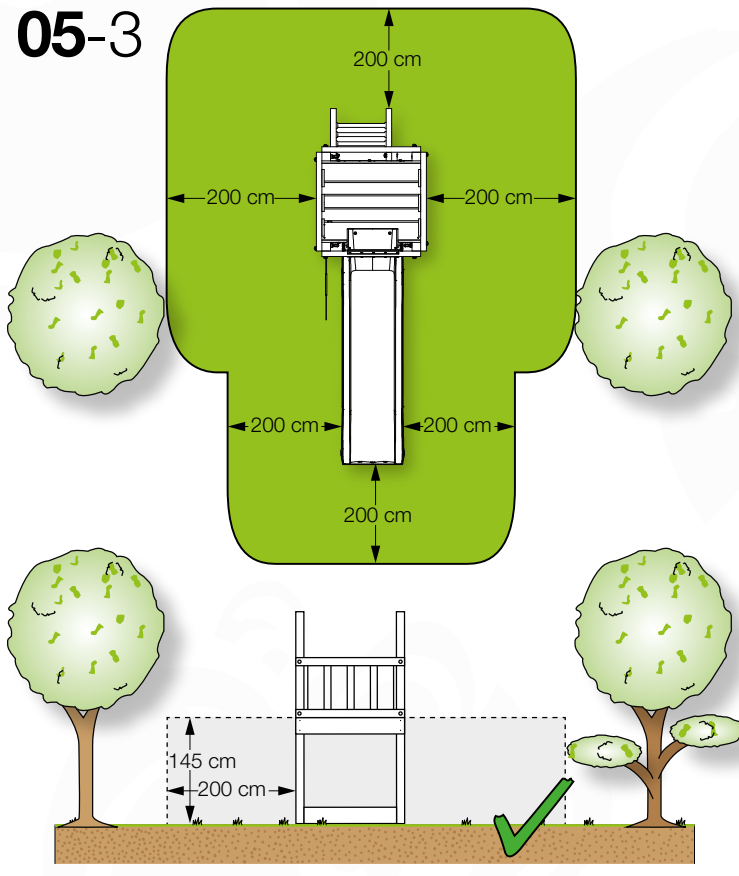

05 Safe Playground Planning

05-1

05-2

05-3

05-4

05-5