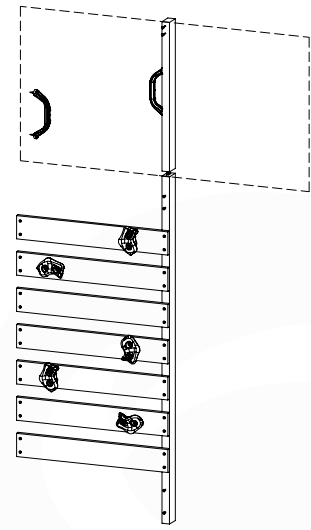

13 Rock Wall

RW19

	PartNo	PartName	QTY.
Hardware pack	001_102	Washer Head Screw T40 M8x30	10
	002_220	Gap Point Screw T25 - 5x45	32
	002_223	Gap Point Screw T25 - 5x80	5
	003_010	M8 spring lock washer	10
	004_050	M8 Drive-in Nut 22mm	10
Other	022_50x	Climbing Rock	5
	120_102	Handgrip set (complete 2x)	1
Timber	C206	Beam 2060 mm	1
	D65	Board 650 mm	7

DL Rockwall 140 - P04 TL 145 - 2-9-2022 - v2