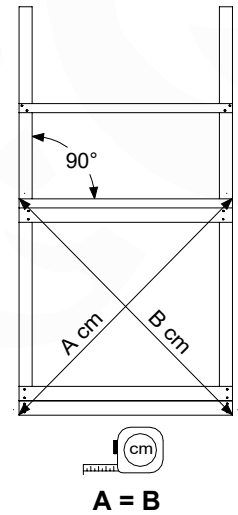

07 Base Tower

BT20

	PartNo	PartName	QTY.
Hardware pack	001_406	Stealth Screw 8x45	6
	001_417	Stealth Screw 8x80	4
	002_220	Gap Point Screw T25 - 5x45	135
	002_223	Gap Point Screw T25 - 5x80	40
Other	007_001	Ground-anchor	2
	022_31x	bpc-base version 3	8
	022_84x	bpc cover	8
Timber	B270	Post 90x90 L2700	4
	C141	Beam 1410 mm	10
	D123	Board 1230 mm	17
	D141	Board 1410 mm	12

07-1