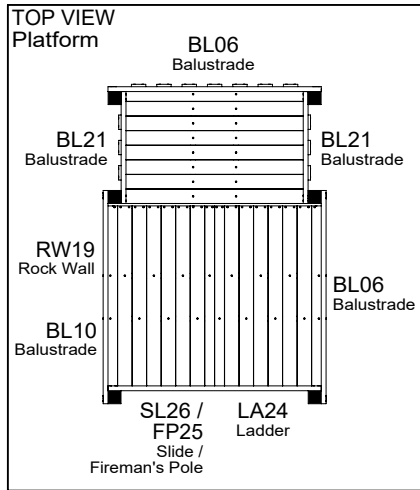

Part 2

Assembly

Instructions

Jungle Palace 2.1

801_005

Jungle Gym

BACKYARD PLAYGROUNDS

since 1988