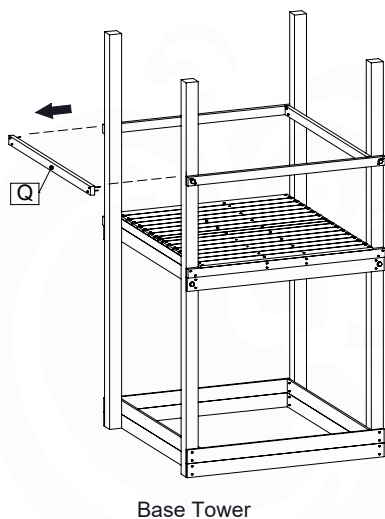

08 Extended Tower

ET35

	PartNo	PartName	QTY.
Hardware pack	001_406	Stealth Screw 8x45	4
	001_417	Stealth Screw 8x80	2
	002_220	Gap Point Screw T25 - 5x45	106
	002_223	Gap Point Screw T25 - 5x80	20
Other	007_001	Ground-anchor	2
	022_31x	bpc-base version 3	4
	022_84x	bpc cover	4
Timber	B240	Post 90x90 L2400	2
	C74	Beam 740 mm	4
	C141	Beam 1410 mm	1
	D74	Board 740 mm	6
	D123	Board 1230 mm	9
	D141	Board 1410 mm	7

08-1