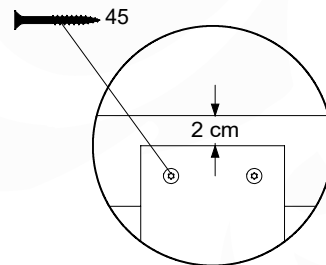

10 Balustrade (2x)

BL21

(194_101)

	PartNo	PartName	QTY.
Hardware Pack 100_601	002_220	Gap Point Screw T25 - 5x45	16
	002_223	Gap Point Screw T25 - 5x80	4
Timber	C74	Beam 740 mm	1
	D65	Board 650 mm	4

Balustrade 80 - P02 U - 13/01/2022 - v4

10-1