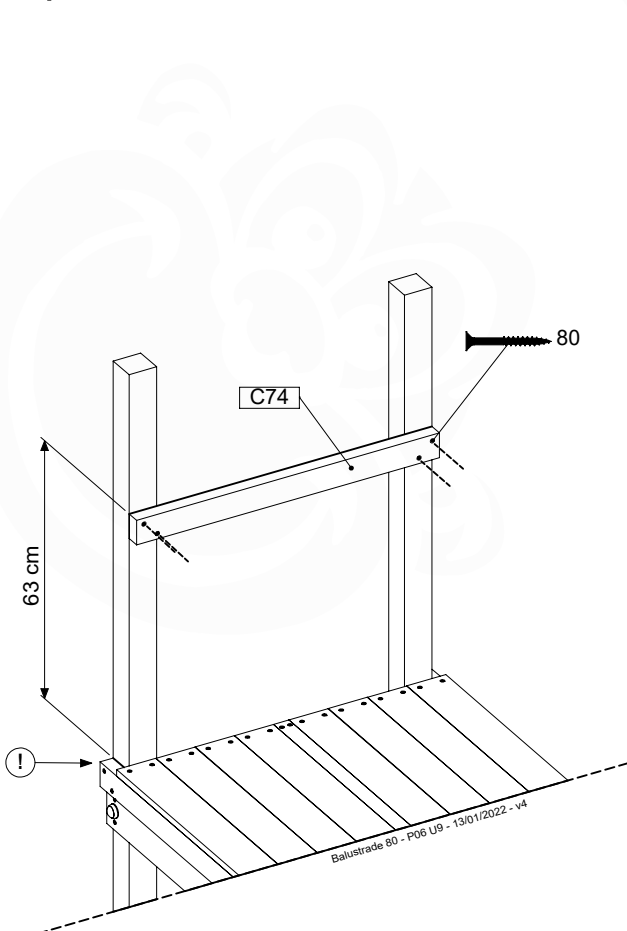

09-1

10 Balustrade (2x)

BL21

(194_101)

	PartNo	PartName	QTY.
Hardware Pack 100_601	002_220	Gap Point Screw T25 - 5x45	16
	002_223	Gap Point Screw T25 - 5x80	4
Timber	C74	Beam 740 mm	1
	D65	Board 650 mm	4

Balustrade 80 - P02 U - 13/01/2022 - v4

10-1

11 Balustrade (1x)

BL10

	PartNo	PartName	QTY.
Hardware pack	002_220	Gap Point Screw T25 - 5x45	12
	002_223	Gap Point Screw T25 - 5x80	4
Timber	C70	Beam 700 mm	1
	D65	Board 650 mm	3

DL Half Balustrade 70140 - P05 TR - 14/01/2022 - v1