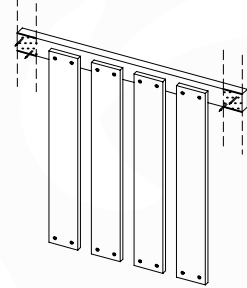

09-1

10 Balustrade (2x)

BL21

(194_101)

	PartNo	PartName	QTY.
Hardware Pack 100_601	002_220	Gap Point Screw T25 - 5x45	16
	002_223	Gap Point Screw T25 - 5x80	4
Timber	C74	Beam 740 mm	1
	D65	Board 650 mm	4

Balustrade 80 - P02 U - 13/01/2022 - v4

10-1

11 Balustrade (1x)

BL10

	PartNo	PartName	QTY.
Hardware pack	002_220	Gap Point Screw T25 - 5x45	12
	002_223	Gap Point Screw T25 - 5x80	4
Timber	C70	Beam 700 mm	1
	D65	Board 650 mm	3

DL Half Balustrade 70140 - P05 TR - 14/01/2022 - v1