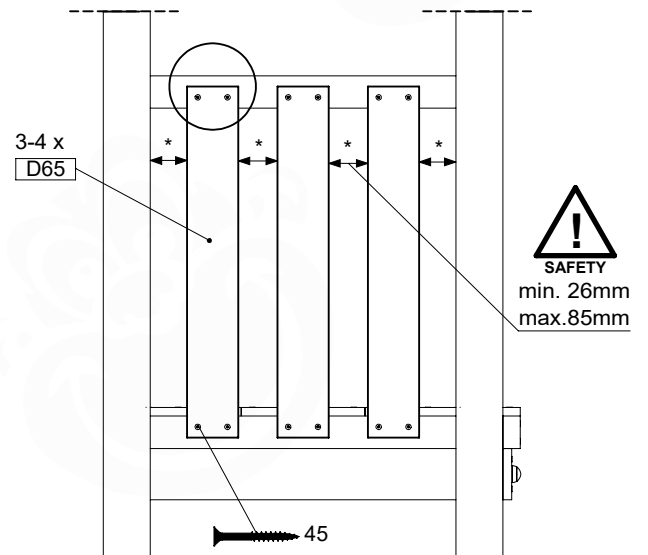

09-1

10 Balustrade (2x)

BL21

(194_101)

	PartNo	PartName	QTY.
Hardware Pack 100_601	002_220	Gap Point Screw T25 - 5x45	16
	002_223	Gap Point Screw T25 - 5x80	4
Timber	C74	Beam 740 mm	1
	D65	Board 650 mm	4

Balustrade 80 - P02 U - 13/01/2022 - v4

10-1

11 Balustrade (1x)

BL10

	PartNo	PartName	QTY.
Hardware pack	002_220	Gap Point Screw T25 - 5x45	12
	002_223	Gap Point Screw T25 - 5x80	4
Timber	C70	Beam 700 mm	1
	D65	Board 650 mm	3

DL Half Balustrade 70140 - P05 TR - 14/01/2022 - v1