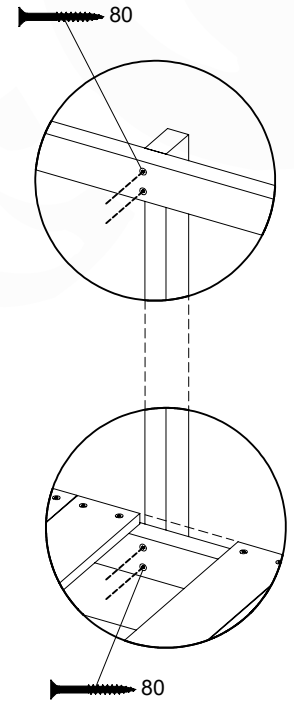

DL SLIDE 70/140 - P06 UL - 11-2-2022 - v1