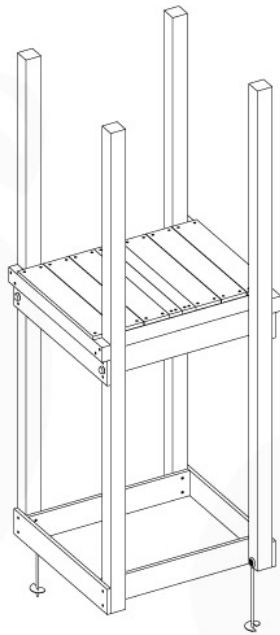

Canvas

123_220

Product Identification

Art. Description: _____
 Art. Reference: _____
LOT: _____

02a

02b

02c

02d

02e

03 Base Tower

Base Tower - s00 - 28-1-2020 - v1

1

1a

Base Tower - s00 Xa - 28-1-2020 - v1

5

➔ 2

1b

1c

Base Tower - 601bc - 26-1-2020 - v1

1d

1e

Base Tower - 601de - 26-1-2020 - v1

2

3