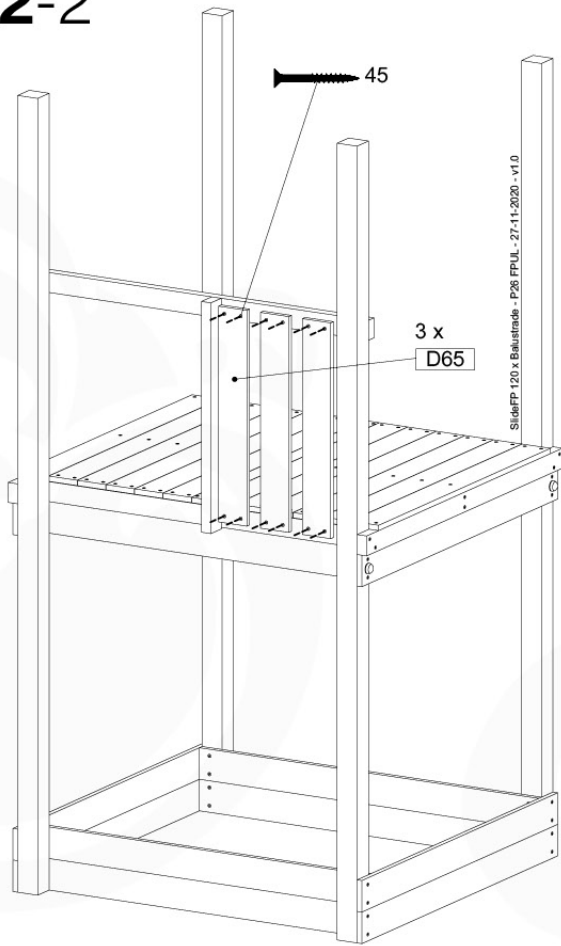

12-2

Fireman's Pole (201_275)
040_335 Part 2