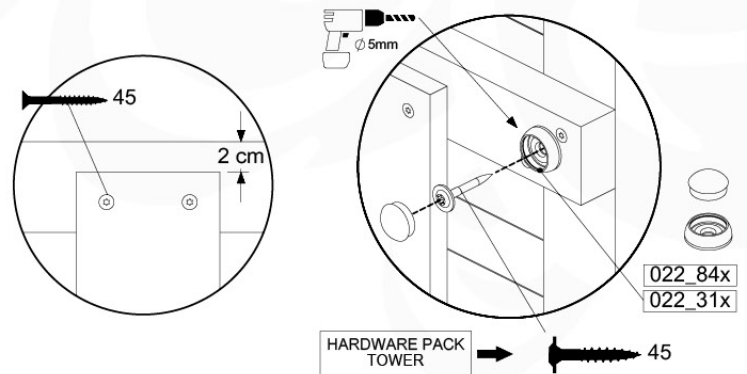

05-1

Balustrade 120 - P05 T - 30-11-2020 - v1.0