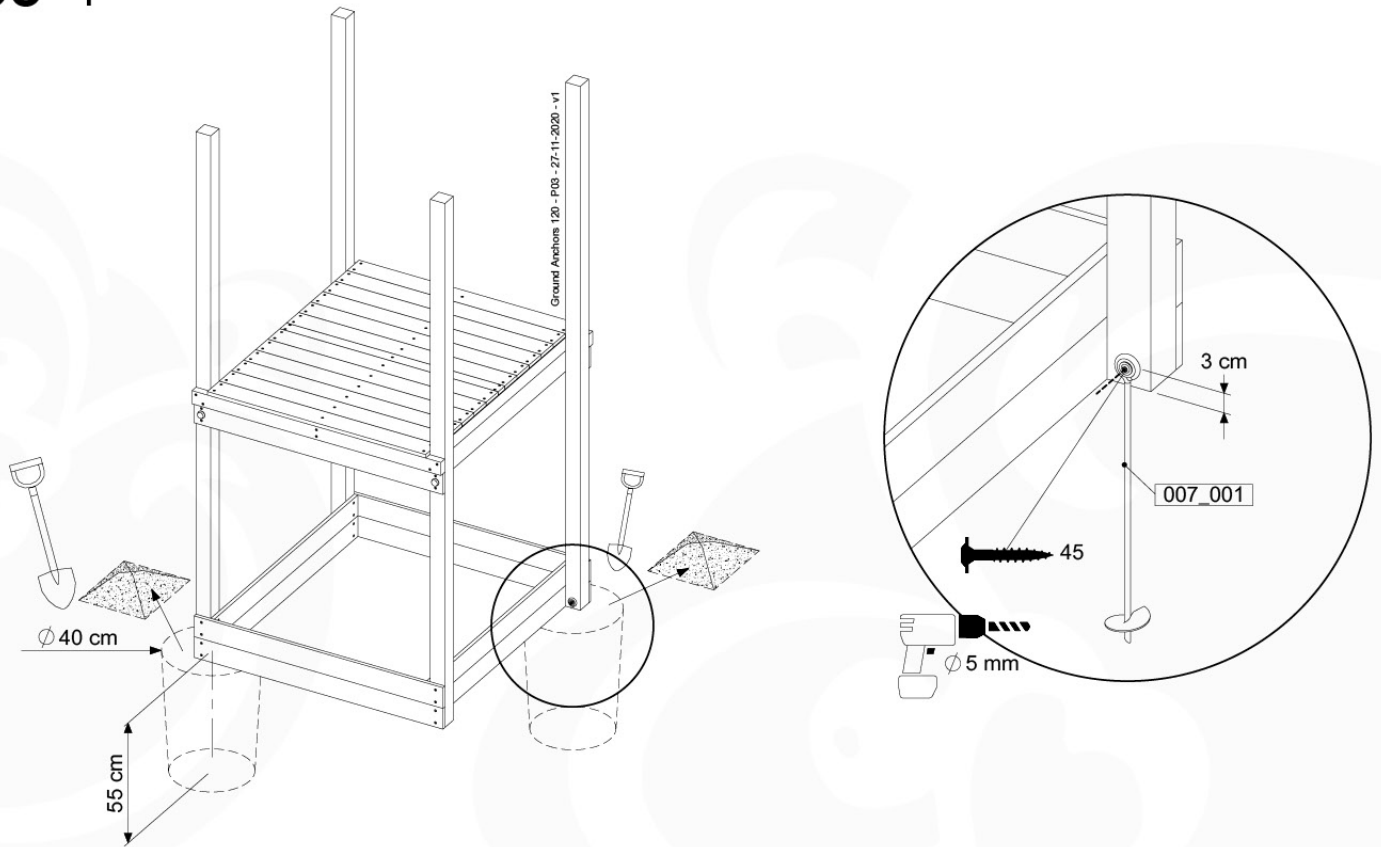

09 Ground Anchors

GA05

Parts:
Hardware Package Tower

Ground Anchors 120 - P102 - 27-11-2020 - v1

09-1

09-2

10 Add-on

Wavy Star Slide XL