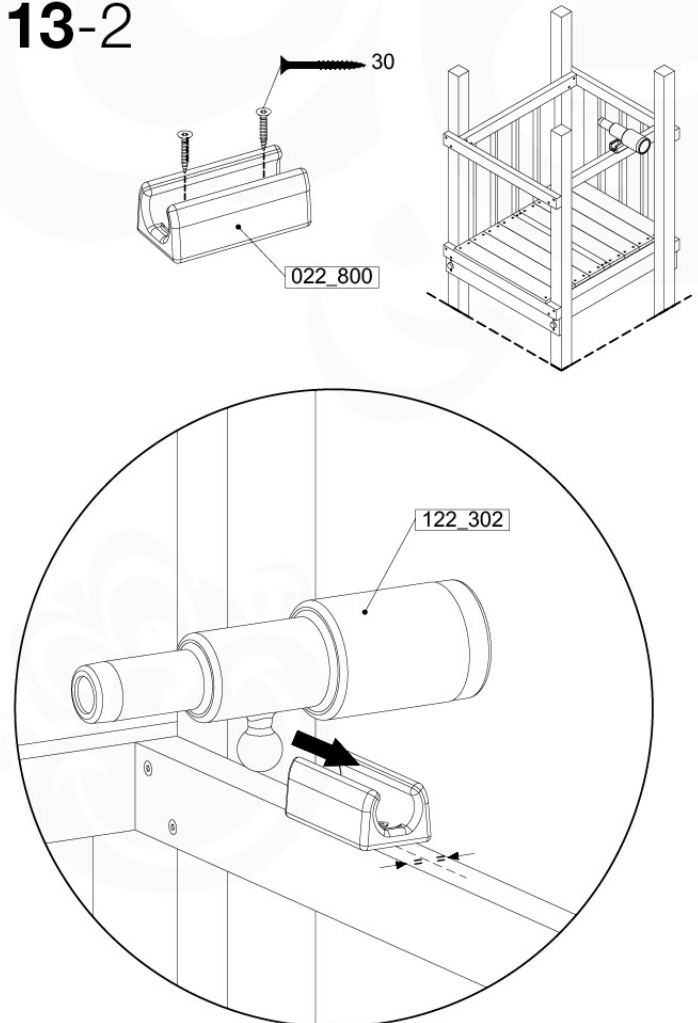

13-2

Accessory list - P03 - 18-11-2020 - v3