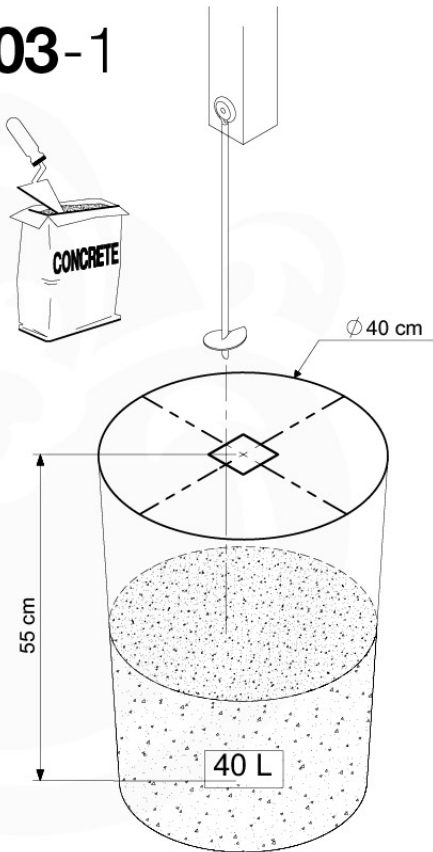

03 Playground Foundation

FD05

03-1