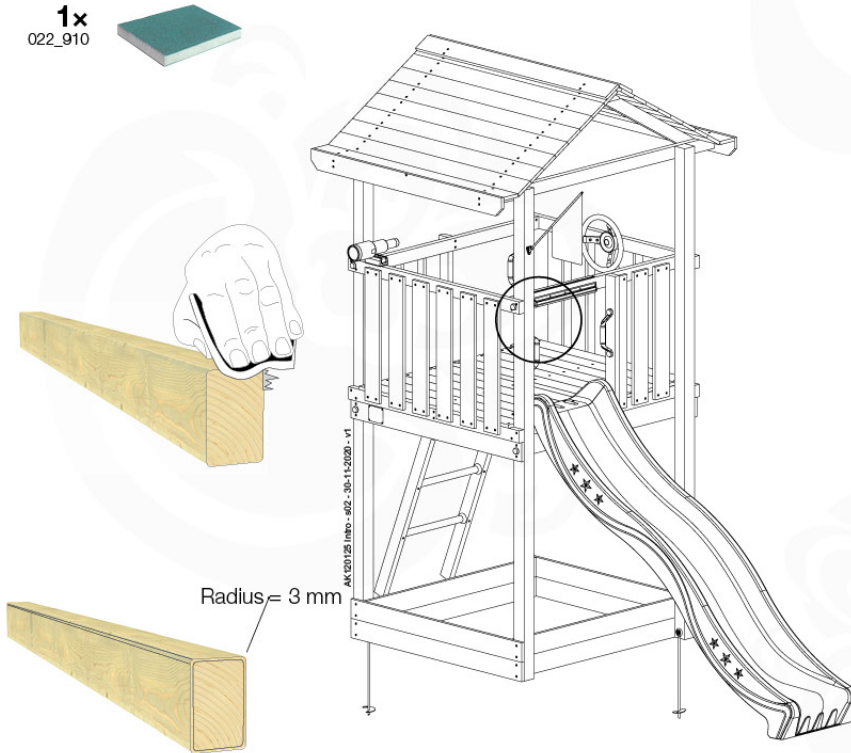

13-5

1x
022_910