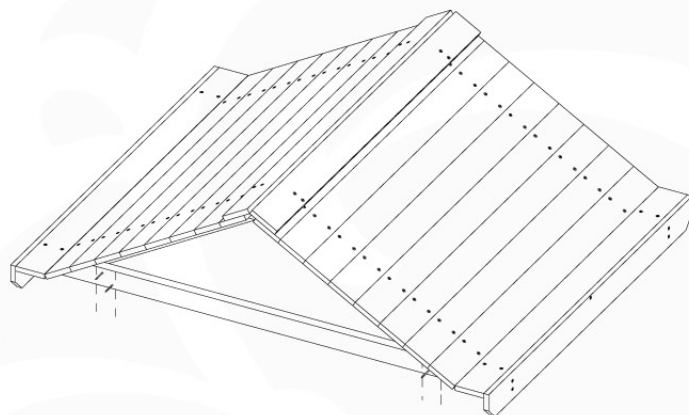

05-1

Balustrade 120 - P05 T - 30-11-2020 - v1.0

06 Roof House

RF11

	PartNo	PartName	QTY.
Hardware Pack	001_411	Stealth Screw 8x60	4
	001_417	Stealth Screw 8x80	4
	002_220	Gap Point Screw T25 - 5x45	106
	002_223	Gap Point Screw T25 - 5x80	16
Timber	C74	Beam 740 mm	4
	C154	Beam 1540 mm	2
	D127	Board 1270 mm	21-25