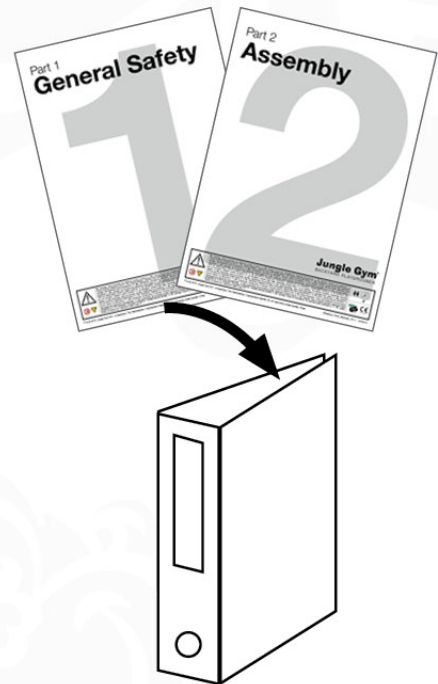

13-3

13-4

Accessory set - P04 - 18-11-2020 - v3

13-5

1x
022_910

14