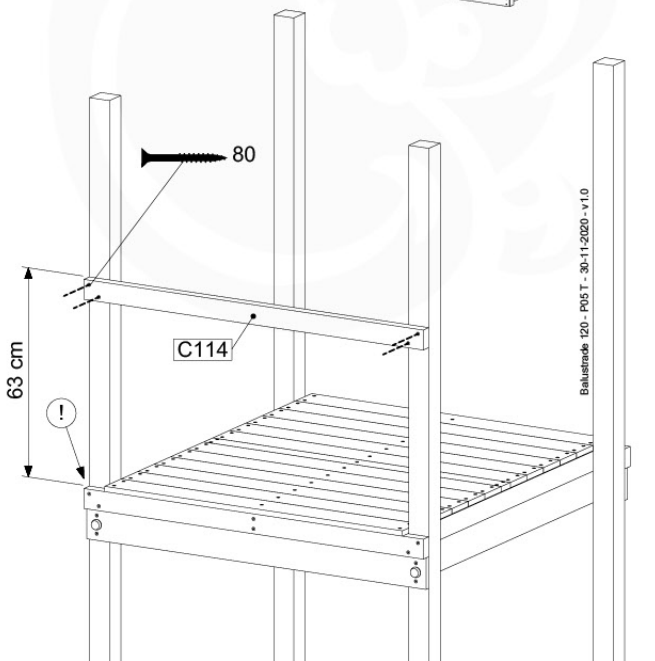

05-1

Balustrade 120 - P05 T - 30-11-2020 - v1.0