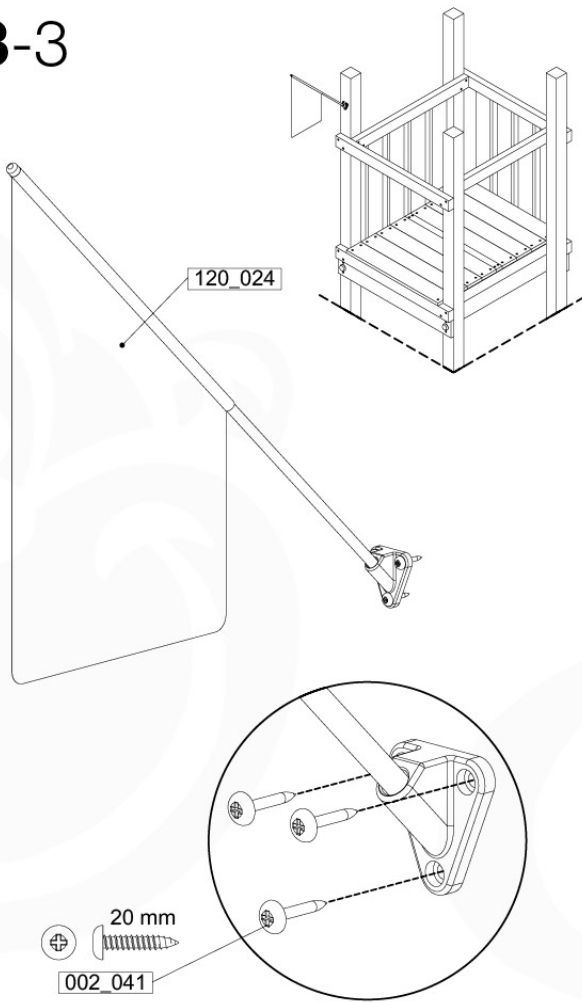

AC01

	PartNo	PartName	QTY.
Hardware Pack	001_406	Stealth Screw 8x45	1
	002_041	Dome head screw 4.5 x 20 mm	3
	002_042	Dome head screw 3.5 x 13mm	4
	002_219	Gap Point Screw T25 - 5x30	2
	022_84x	bpc cover	1
Other	022_300	Steering Wheel	1
	022_800	Rail P/T 105	1
	022_910	Sandpad	1
	103_901	Logo ID Plate	1
	104_107	Tool Set Climbing Units	1
	120_024	Tower Flag	1
	122_302	Telescope	1

Accessory list - P02 - 18-11-2020 - v3

13-1

13-2

Accessory list - P03 - 18-11-2020 - v3

13-3

13-4

Accessory set - P04 - 18-11-2020 - v3

13-5