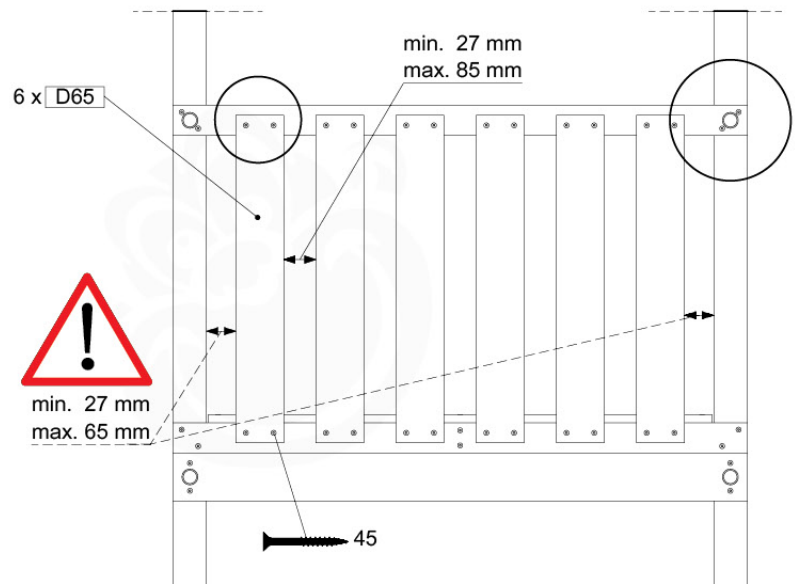

05 Balustrade (2x)

BL04

	PartNo	PartName	QTY.
Hardware Pack	002_220	Gap Point Screw T25 - 5x45	24
	002_223	Gap Point Screw T25 - 5x80	4
Timber	C114	Beam 1140 mm	1
	D65	Board 650 mm	6

Balustrade 120 - P03 T - 30-11-2020 - v1.0

05-1

Balustrade 120 - P05 T - 30-11-2020 - v1.0