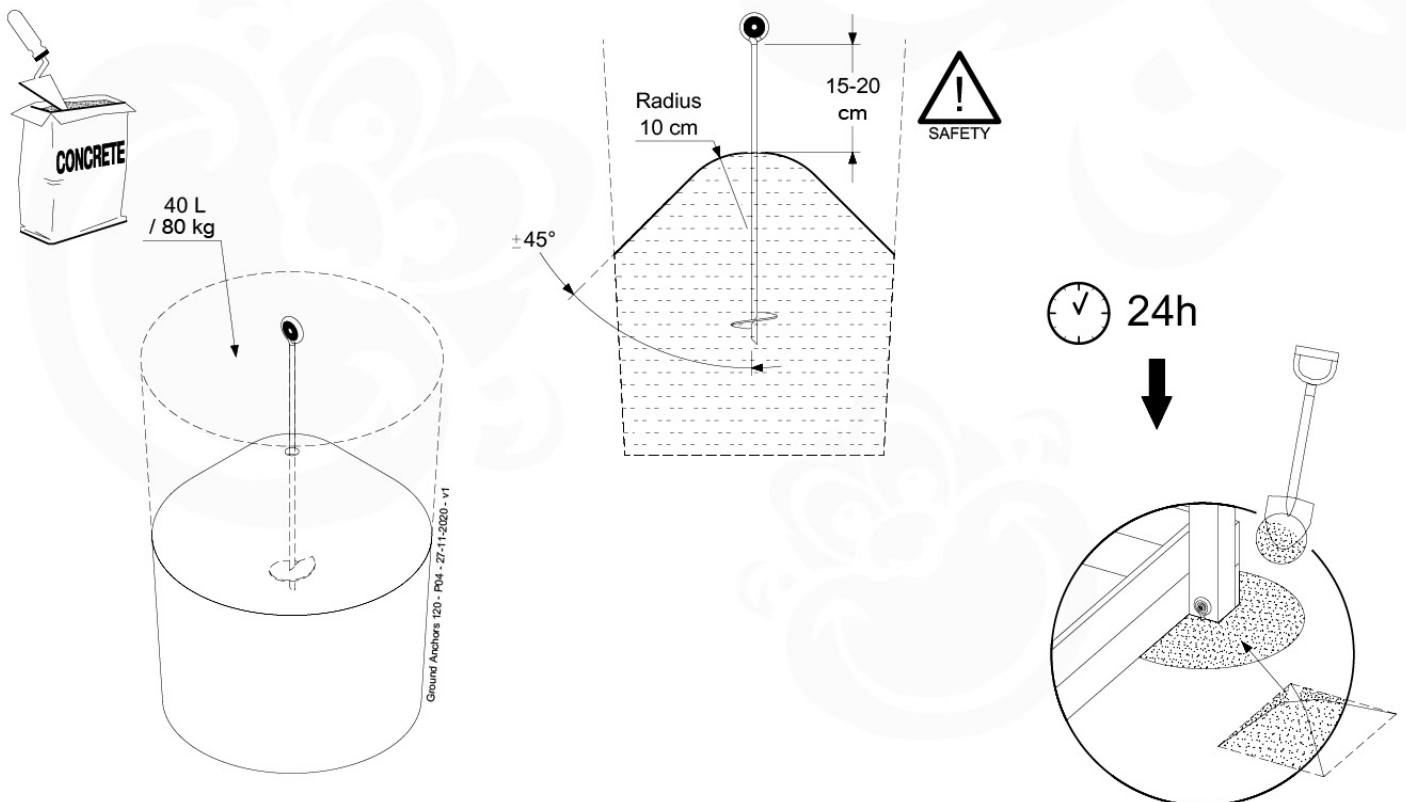

09 Ground Anchors

GA05

Parts:
Hardware Package Tower

Ground Anchors 120 - P102 - 27-11-2020 - v1

09-1

09-2

10 Add-on

Wavy Star Slide XL