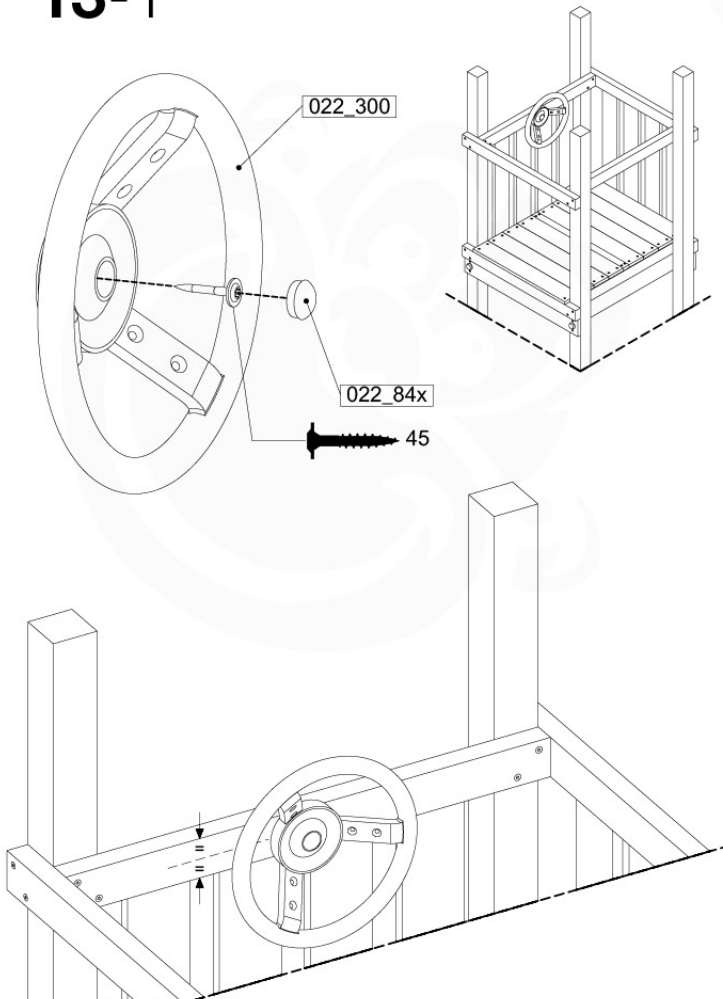

13 Accessories

AC01

	PartNo	PartName	QTY.
Hardware Pack	001_406	Stealth Screw 8x45	1
	002_041	Dome head screw 4.5 x 20 mm	3
	002_042	Dome head screw 3.5 x 13mm	4
	002_219	Gap Point Screw T25 - 5x30	2
	022_84x	bpc cover	1
Other	022_300	Steering Wheel	1
	022_800	Rail P/T 105	1
	022_910	Sandpad	1
	103_901	Logo ID Plate	1
	104_107	Tool Set Climbing Units	1
	120_024	Tower Flag	1
	122_302	Telescope	1

Accessory list - P02 - 18-11-2020 - v3

13-1