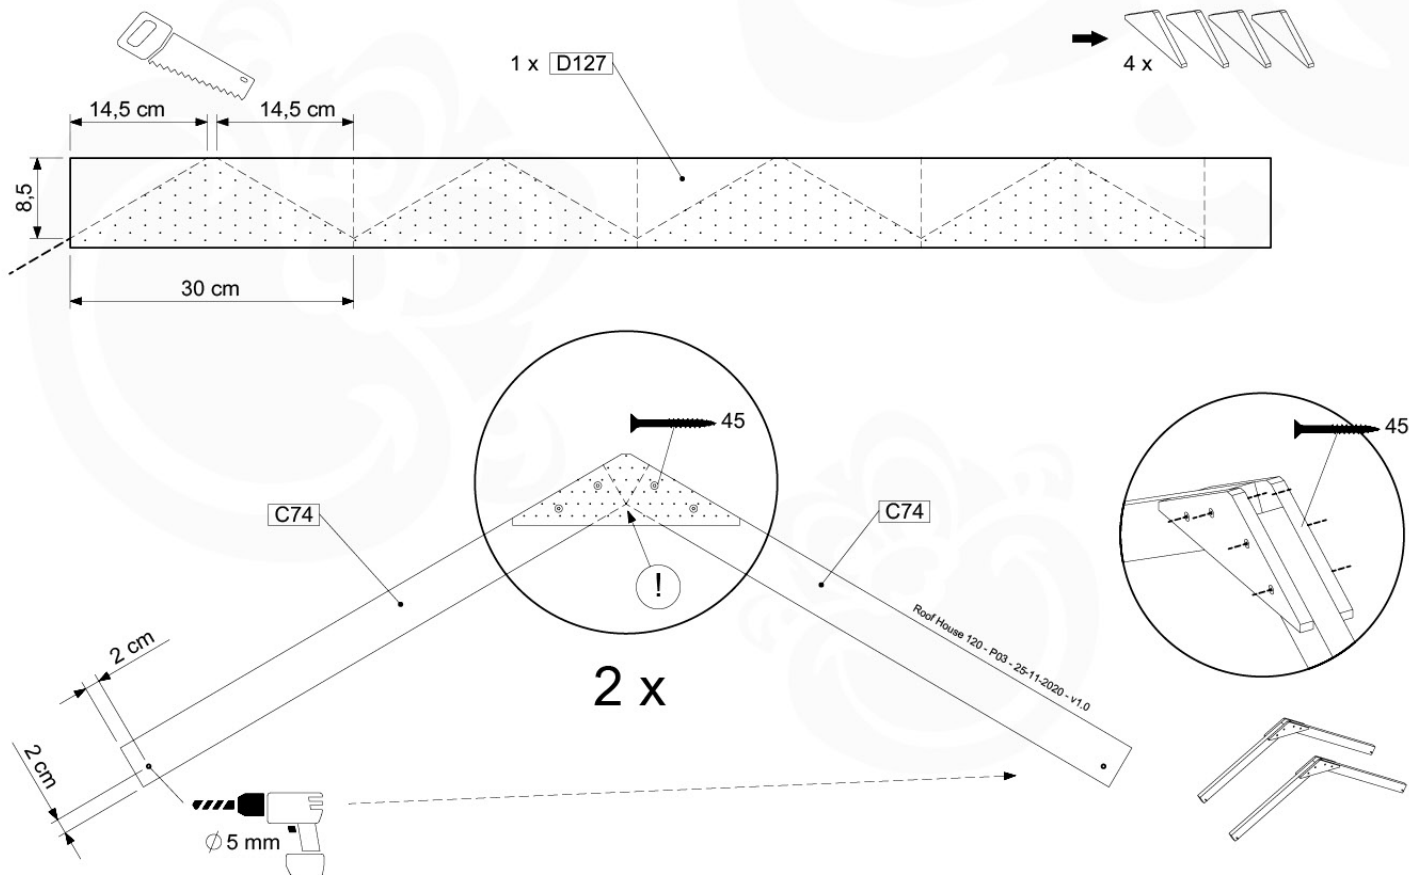

06 Roof House

RF11

	PartNo	PartName	QTY.
Hardware Pack	001_411	Stealth Screw 8x60	4
	001_417	Stealth Screw 8x80	4
	002_220	Gap Point Screw T25 - 5x45	106
	002_223	Gap Point Screw T25 - 5x80	16
Timber	C74	Beam 740 mm	4
	C154	Beam 1540 mm	2
	D127	Board 1270 mm	21-25

Roof House 120 - P102 - 25-11-2020 - v1.0

www.jungle gym.com

06-1