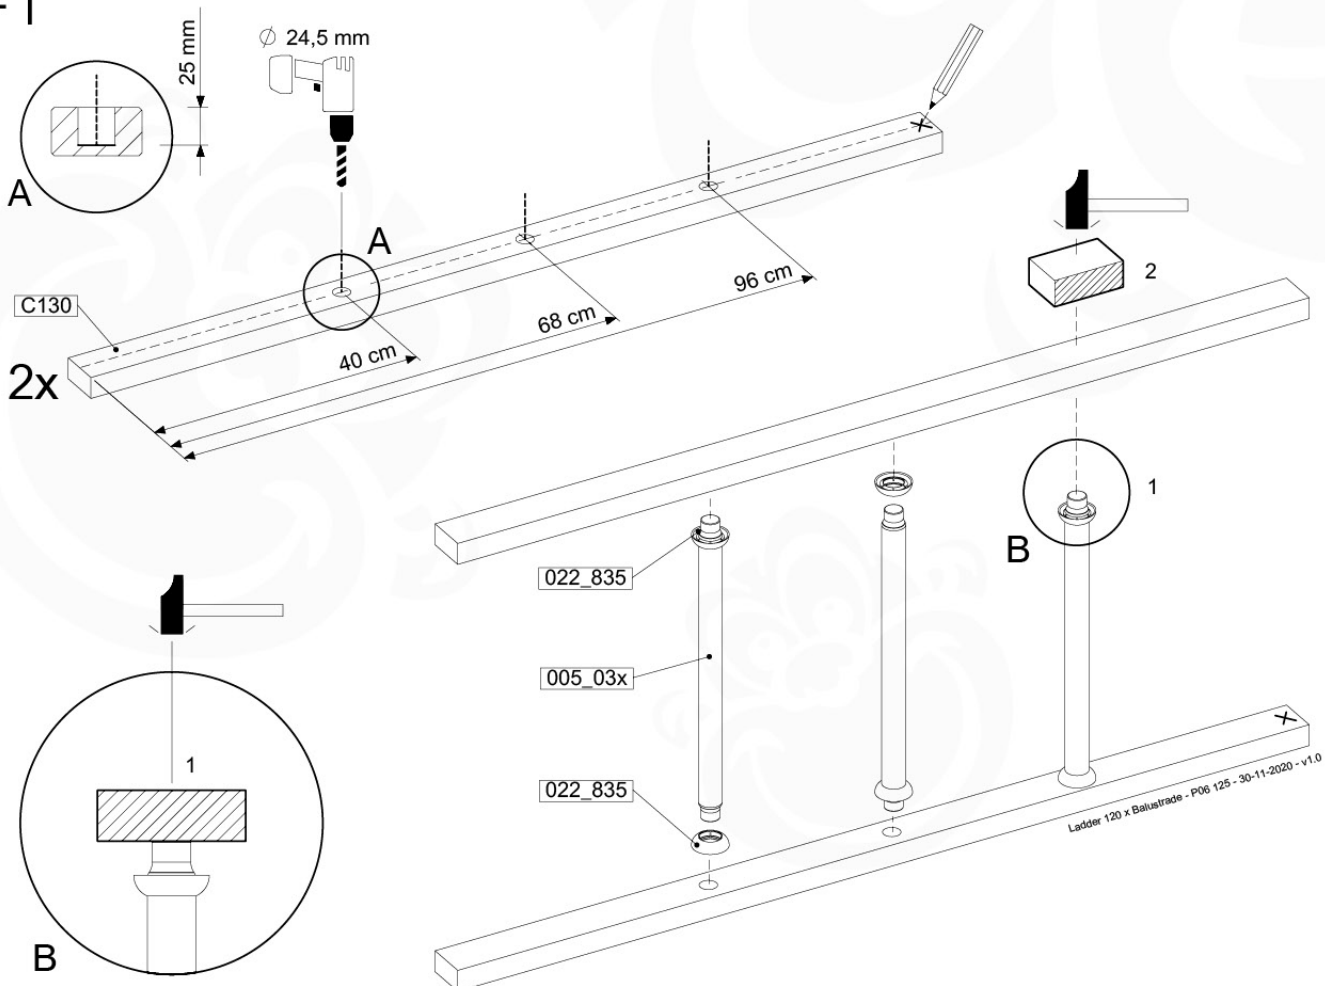

07-1

Ladder 120 x Balustrade - P06 125 - 30-11-2020 - v1.0