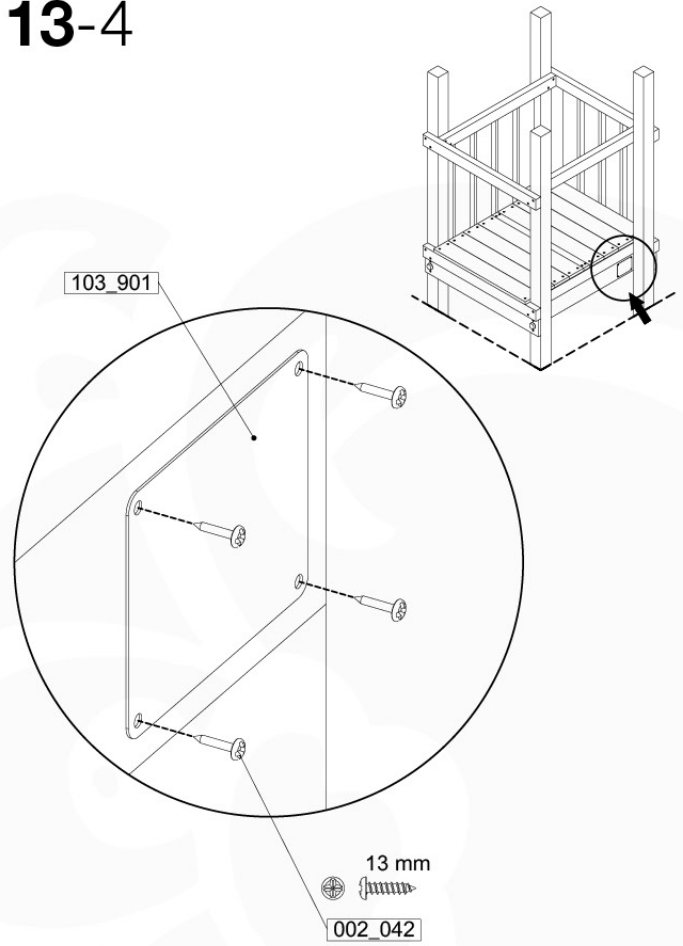

13-3

13-4

Accessory set - P04 - 18-11-2020 - v3

13-5

1x
022_910

14