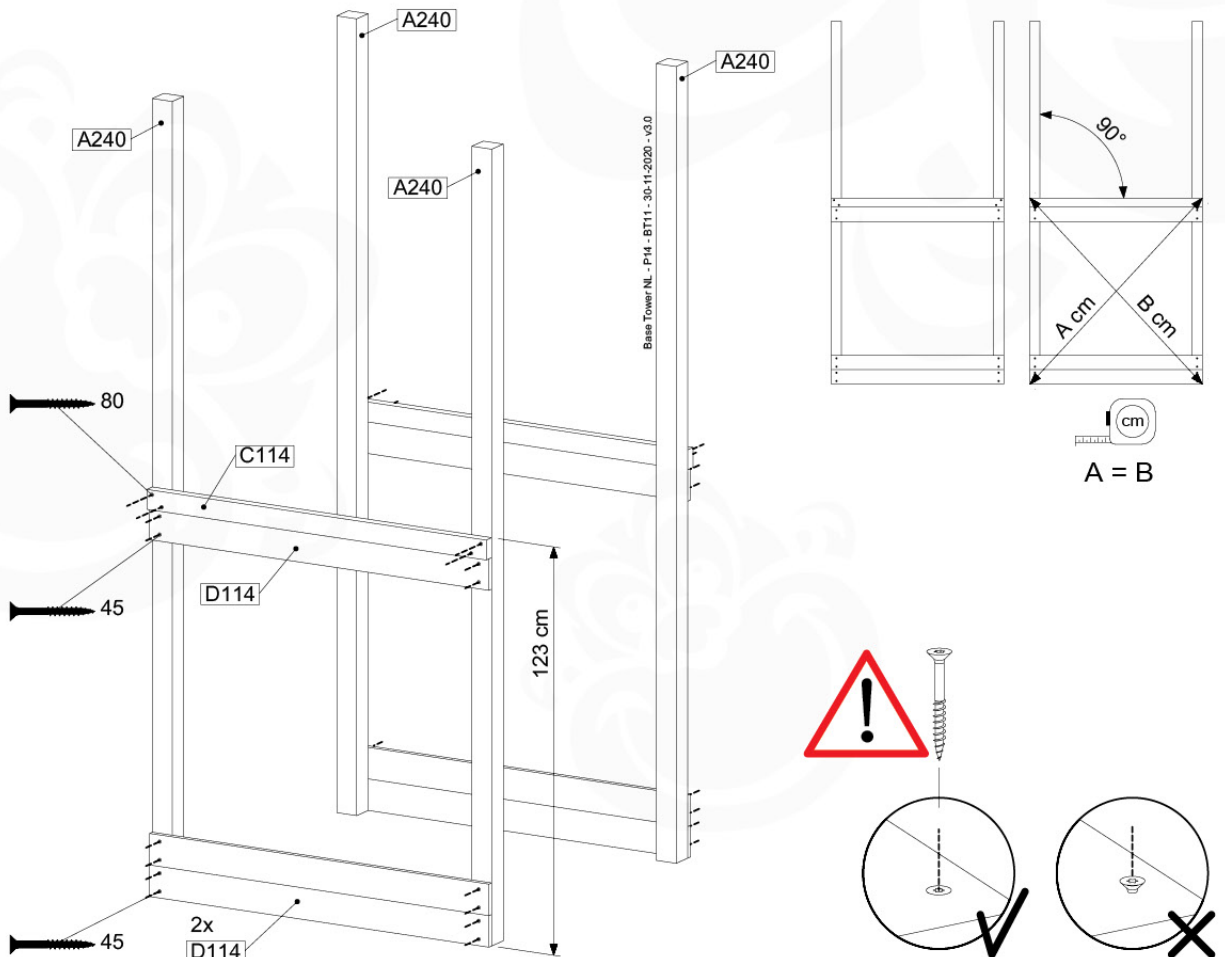

04-1

Base Tower.NL - P14 - BT11 - 30-11-2020 - v3.0