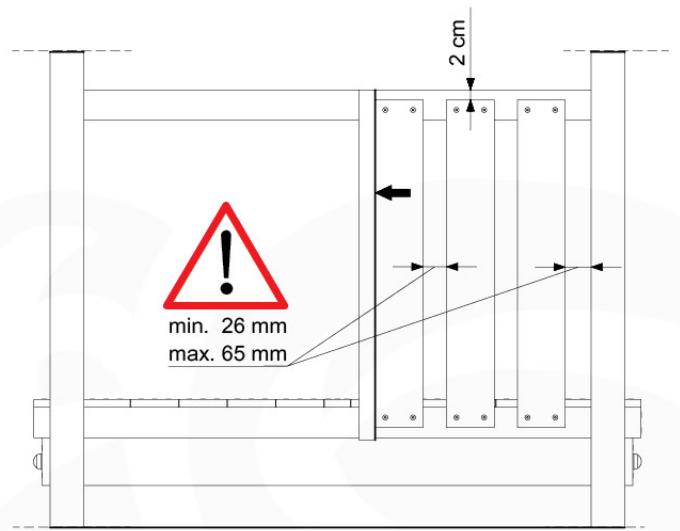

12-2

Fireman's Pole (201_275)
040_335 Part 2