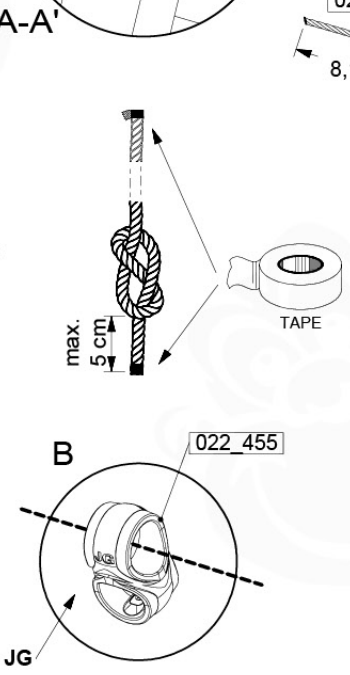

06-6

06-7

Climb Module 220 / 220 Extra

6-7x