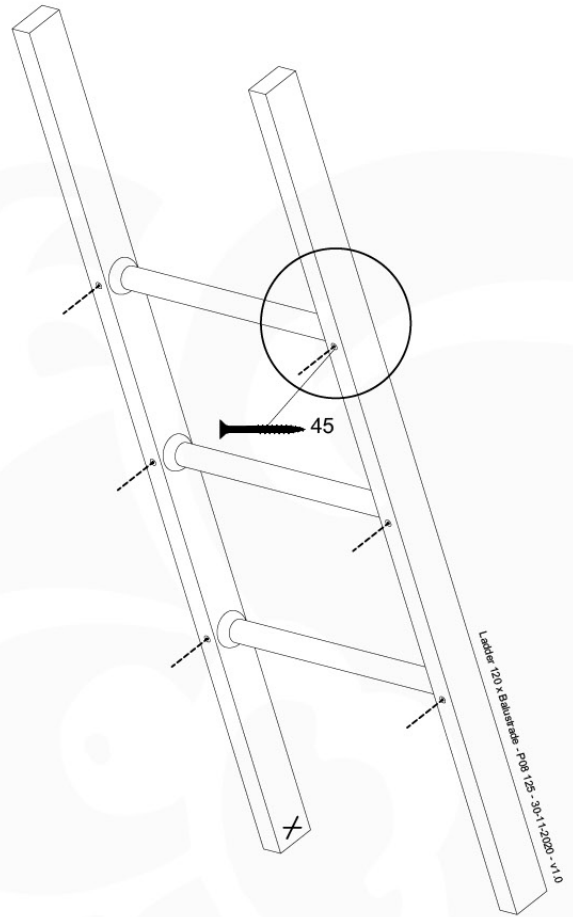

07 Ladder

LA11

	PartNo	PartName	QTY.
Hardware Pack	001_411	Stealth Screw 8x60	2
	001_417	Stealth Screw 8x80	1
	002_220	Gap Point Screw T25 - 5x45	22
	002_223	Gap Point Screw T25 - 5x80	9
Other	005_03x	Ladder Rung Y/B/G/R	3
	022_835	Rung Cap	6
	120_102	Handgrip set (complete 2x)	1
Timber	C70	Beam 700 mm	1
	C114	Beam 1140 mm	1
	C130	Beam 1300 mm	2
	D65	Board 650 mm	3

Ladder 120 x Balustrade - P02 UL - 30-11-2020 - v1.0

Model: NL-Ladder_2_1

07-1

Ladder 120 x Balustrade - P06 125 - 30-11-2020 - v1.0

07-2

07-3

07-4

07-5