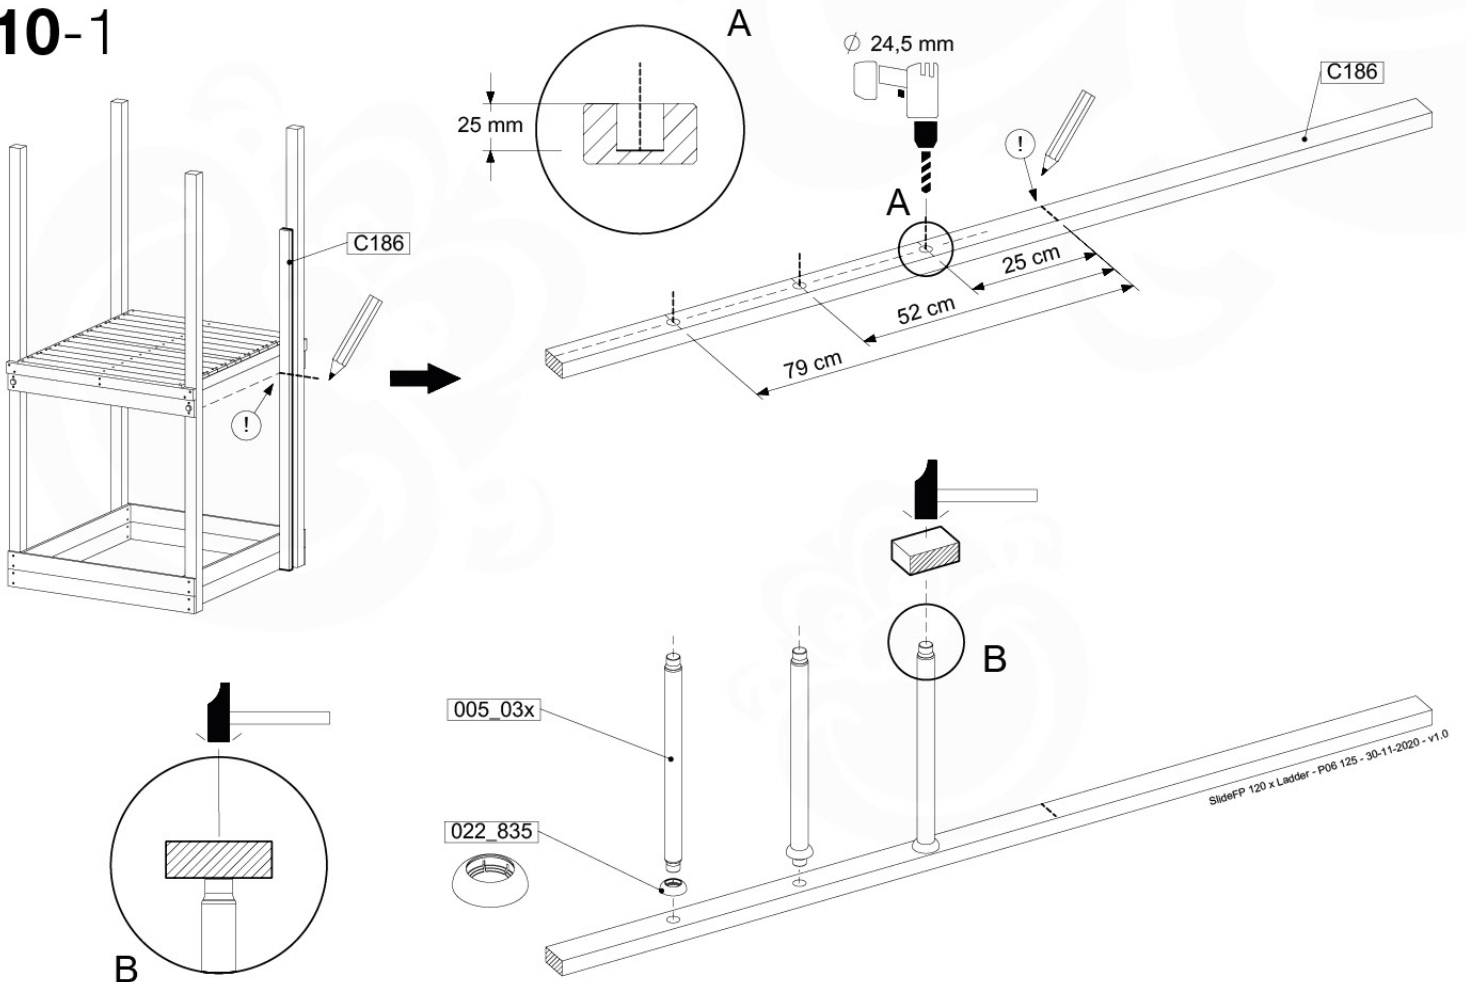

10 Firemans Pole & Ladder

FP14

	PartNo	PartName	QTY.
Hardware Pack(s)	001_103	M8 Washer Head Screw 40mm	2
	002_220	Gap Point Screw T25 - 5x45	10
	002_223	Gap Point Screw T25 - 5x80	8
	003_010	M8 spring lock washer	2
	003_040	M8 Washer	2
	004_052	M8 Drive-in Nut 30mm	2
	004_054	M8 Drive-in Nut 45mm	2
Other	005_03x	Ladder Rung Y/B/G/R	3
Hardware Pack(s)	022_31x	bpc-base version 3	2
	022_84x	bpc cover	2
Other	022_835	Rung Cap	6
	102_915	Fireman's Pole	1
	120_102	Handgrip set (complete 2x)	1
Timber	C114	Beam 1140 mm	1
	C186	Beam 1860 mm	1

10-1