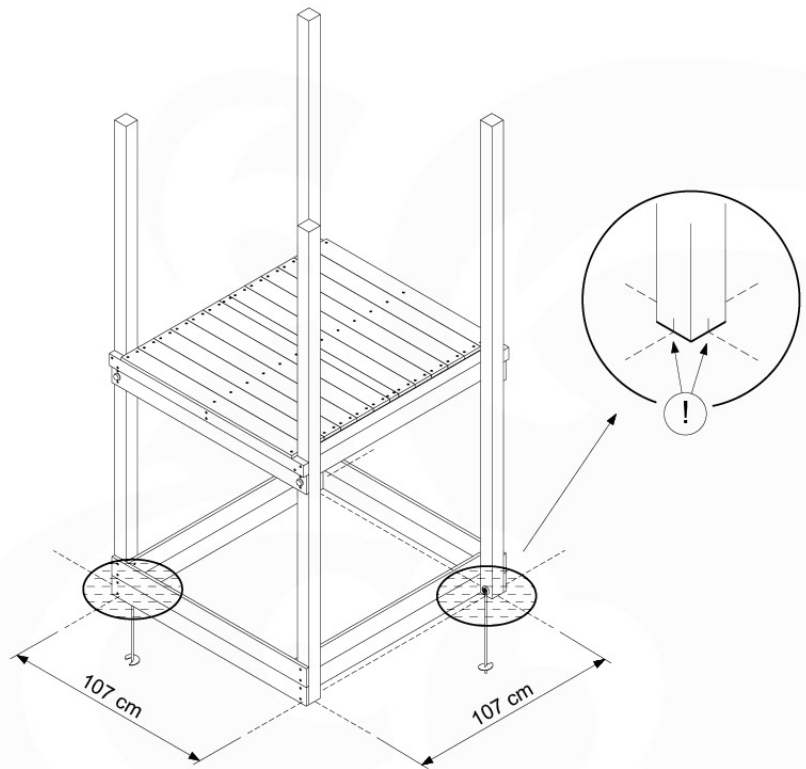

Foundation Plan - P07 - 27-11-2020 - v3