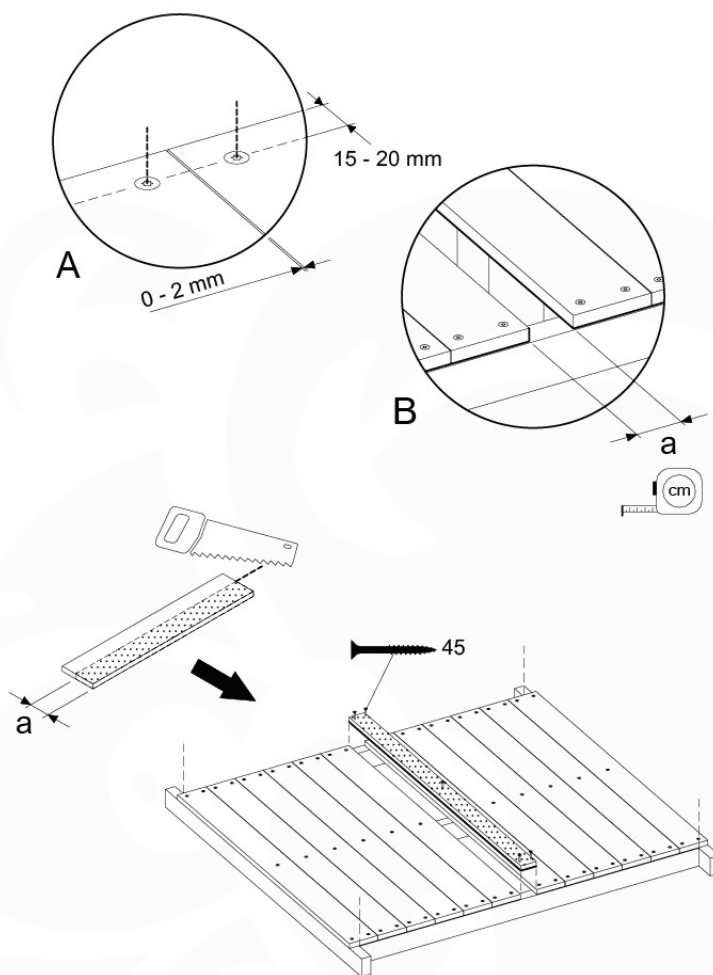

04-4

05 Balustrade (2x)

BL04