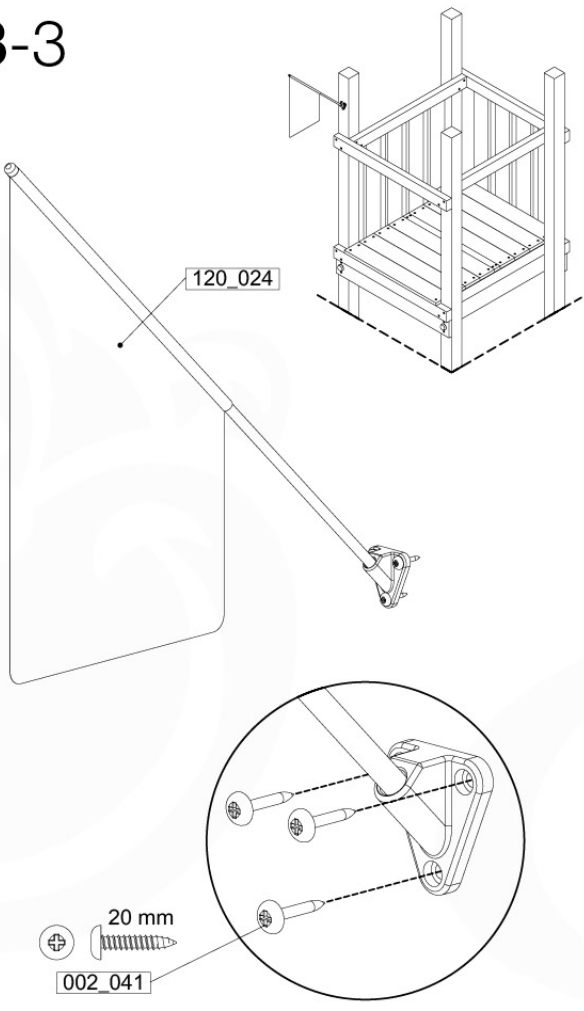

13-3

13-4

Accessory set - P04 - 18-11-2020 - v3

13-5

1x
022_910