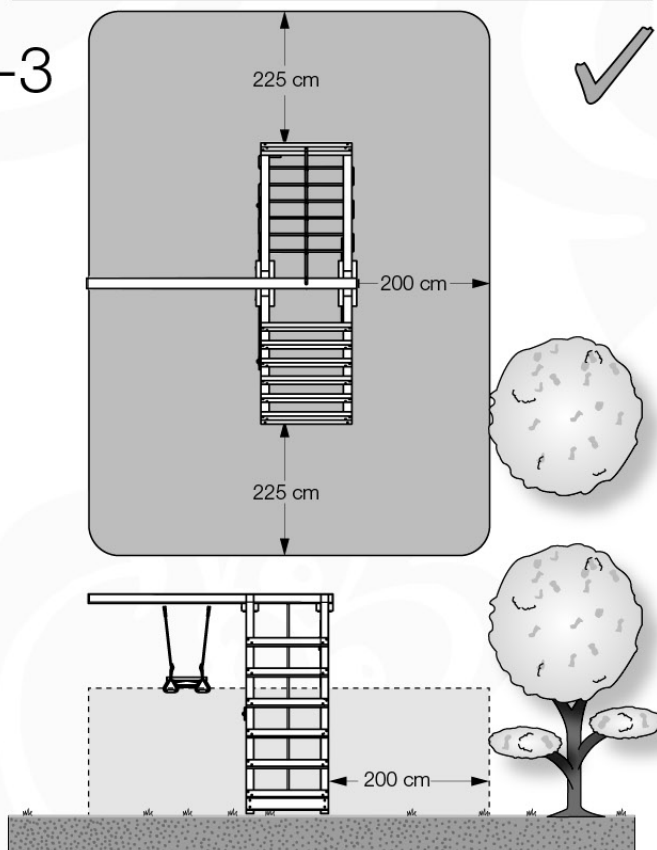

05 Safe Playground Planning

05-1

05-2

05-3

05-4