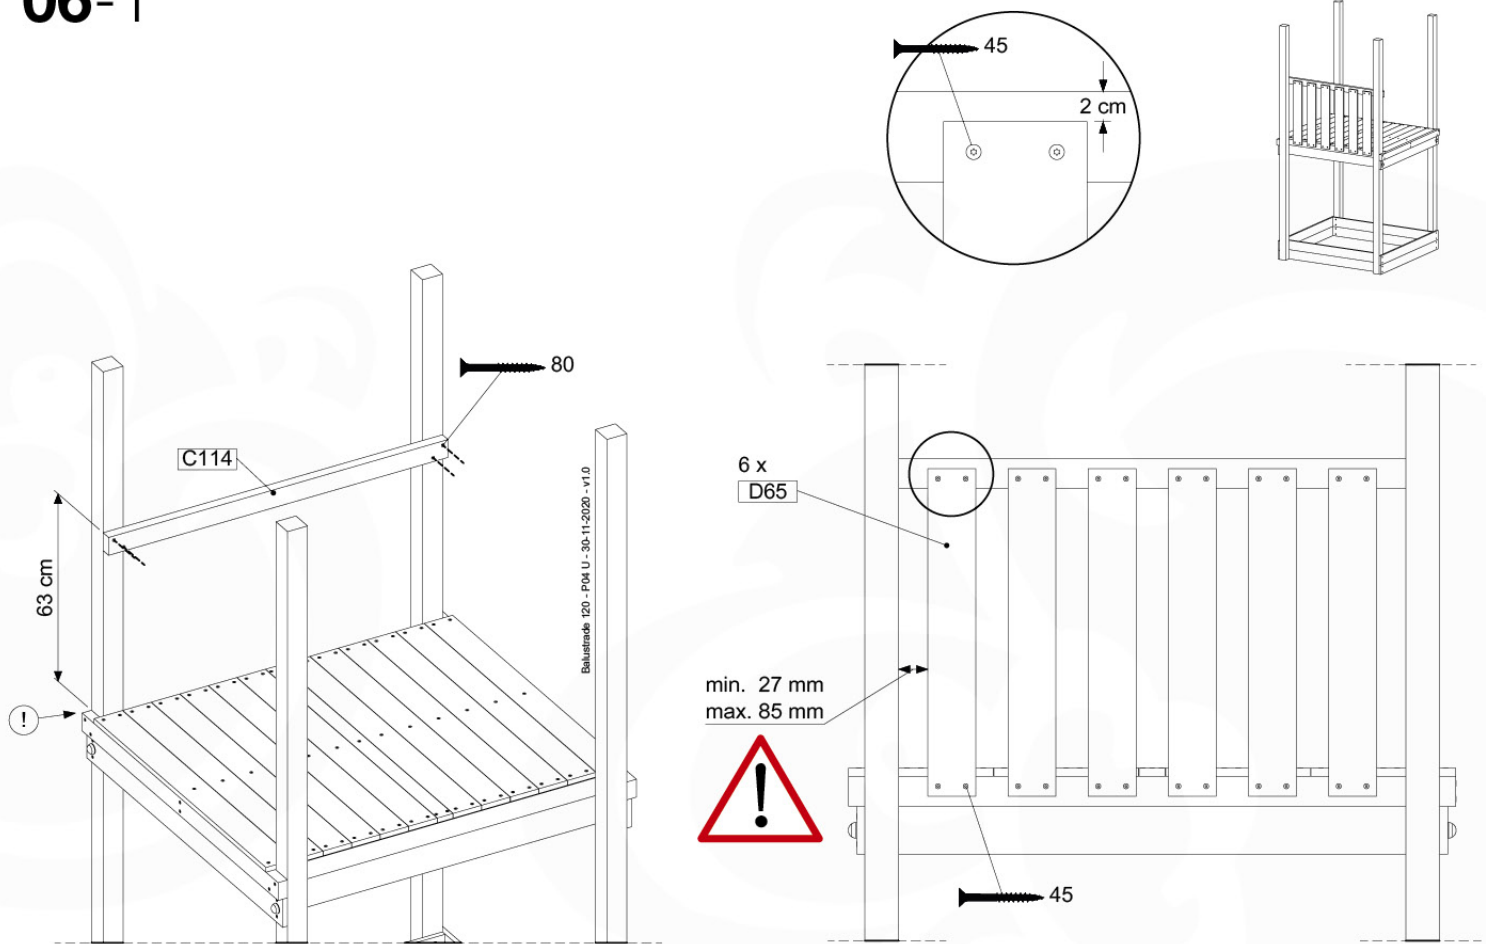

06-1

07 Roof Home

RF10

	PartNo	PartName	QTY.
Hardware Pack	001_417	Stealth Screw 8x80	6
	002_219	Gap Point Screw T25 - 5x30	28
	002_220	Gap Point Screw T25 - 5x45	8
	002_223	Gap Point Screw T25 - 5x80	2
	002_308	Gap Point Screw T25 - 5x20	10
	022_31x	bpc-base version 3	6
	022_84x	bpc cover	6
	023_031	Finishing Washer GPS 5.0	10
Other	123_222	Sheet Canvas Navigator Line 1200x1850	1
Timber	C114	Beam 1140 mm	1
	D56	Board L=(650 - board width) mm	2
	D65	Board 650 mm	2
	D105	Board L=(1140-boardw) mm	2
	D114	Board 1140 mm	4