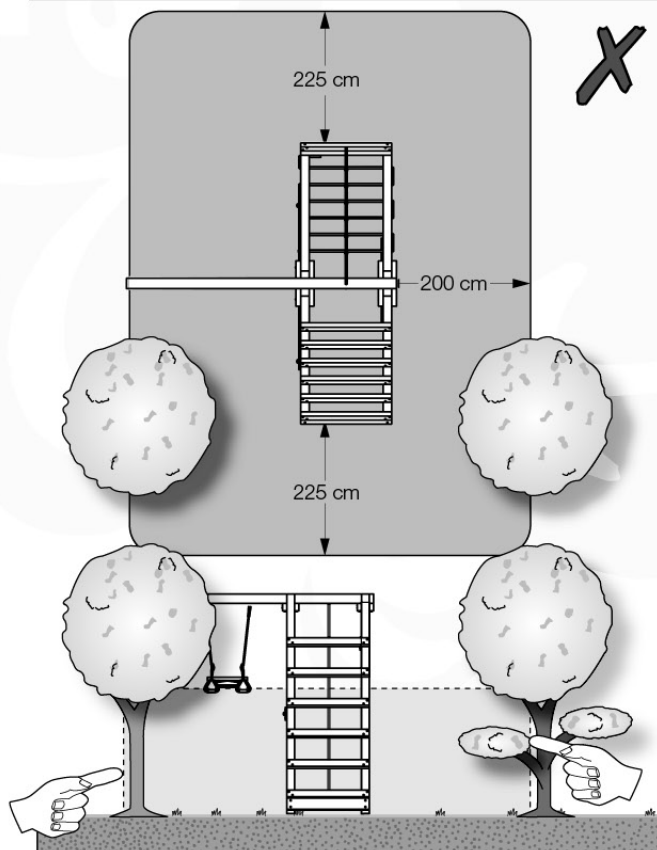

05 Safe Playground Planning

05-1

05-2

05-3

05-4