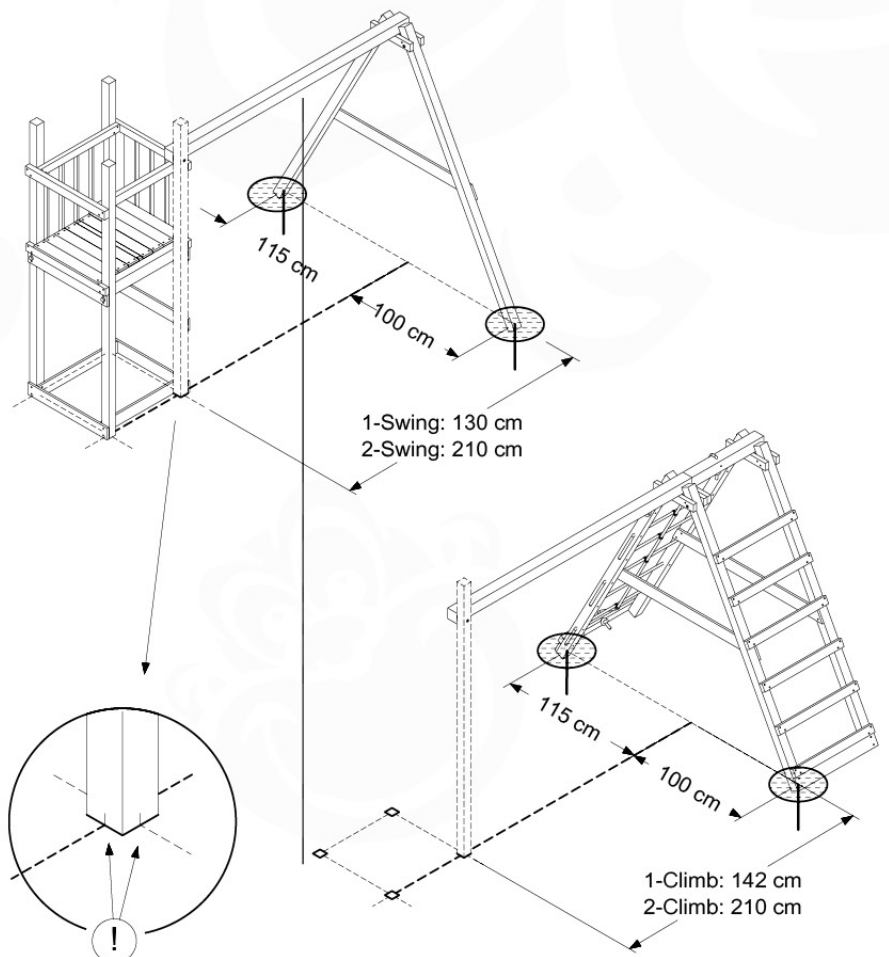

# 04 Base Tower

BT10

	PartNo	PartName	QTY.
Hardware Pack	001_406	Stealth Screw 8x45	10
	002_220	Gap Point Screw T25 - 5x45	118
	002_223	Gap Point Screw T25 - 5x80	20
Other	007_001	Ground-anchor	2
Hardware Pack	022_31x	bpc-base version 3	8
	022_84x	bpc cover	8
Timber	A220	Post 70x70 L2200	2
	A240	Post 70x70 L2400	2
	C114	Beam 1140 mm	5
	D100	Board 1000 mm	11-14
	D114	Board 1140 mm	12