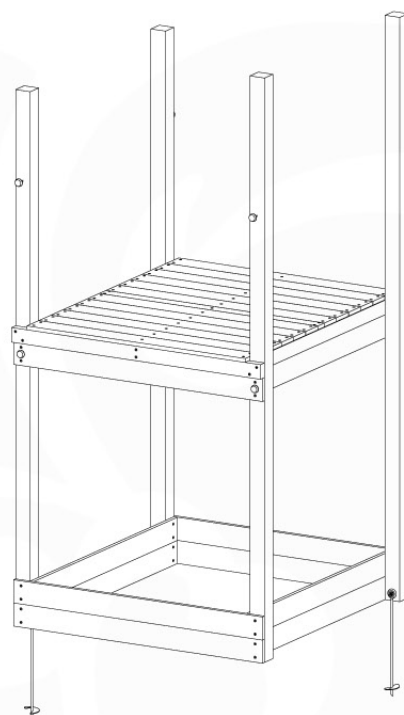

04 Base Tower

BT10

	PartNo	PartName	QTY.
Hardware Pack	001_406	Stealth Screw 8x45	10
	002_220	Gap Point Screw T25 - 5x45	118
	002_223	Gap Point Screw T25 - 5x80	20
Other	007_001	Ground-anchor	2
Hardware Pack	022_31x	bpc-base version 3	8
	022_84x	bpc cover	8
Timber	A220	Post 70x70 L2200	2
	A240	Post 70x70 L2400	2
	C114	Beam 1140 mm	5
	D100	Board 1000 mm	11-14
	D114	Board 1140 mm	12

Base Tower NL - P05 - BT10 - 30-11-2020 - v3.0