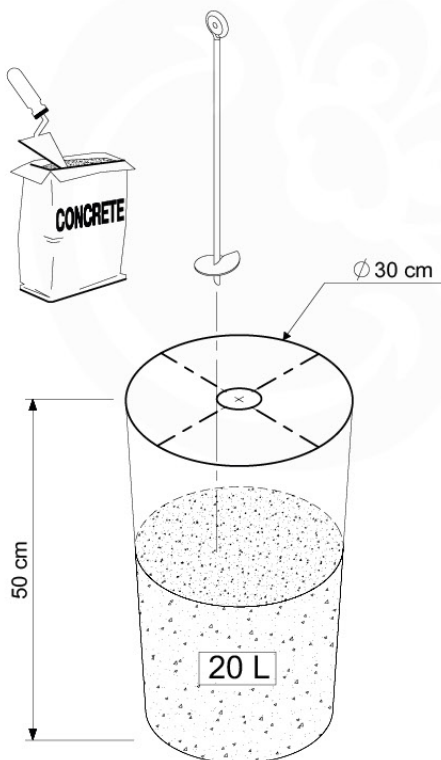

03 Playground Foundation

FD05

03-1

Foundation Plan - P07 - 27-11-2020 - v3

03-2

Foundation Plan - P06 - 27-11-2020 - v3