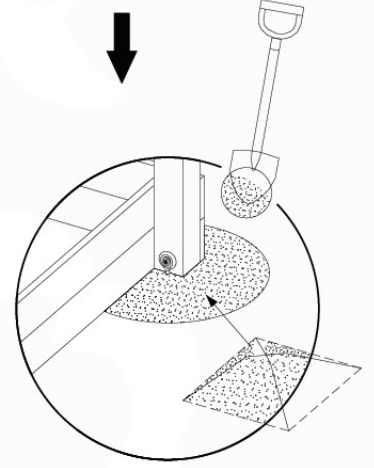

# 13 Accessories

AC01

	PartNo	PartName	QTY.
Hardware Pack	001_406	Stealth Screw 8x45	1
	002_041	Dome head screw 4.5 x 20 mm	3
	002_042	Dome head screw 3.5 x 13mm	4
	002_219	Gap Point Screw T25 - 5x30	2
	022_84x	bpc cover	1
Other	022_300	Steering Wheel	1
	022_800	Rail P/T 105	1
	022_910	Sandpad	1
	103_901	Logo ID Plate	1
	104_107	Tool Set Climbing Units	1
	120_024	Tower Flag	1
	122_302	Telescope	1