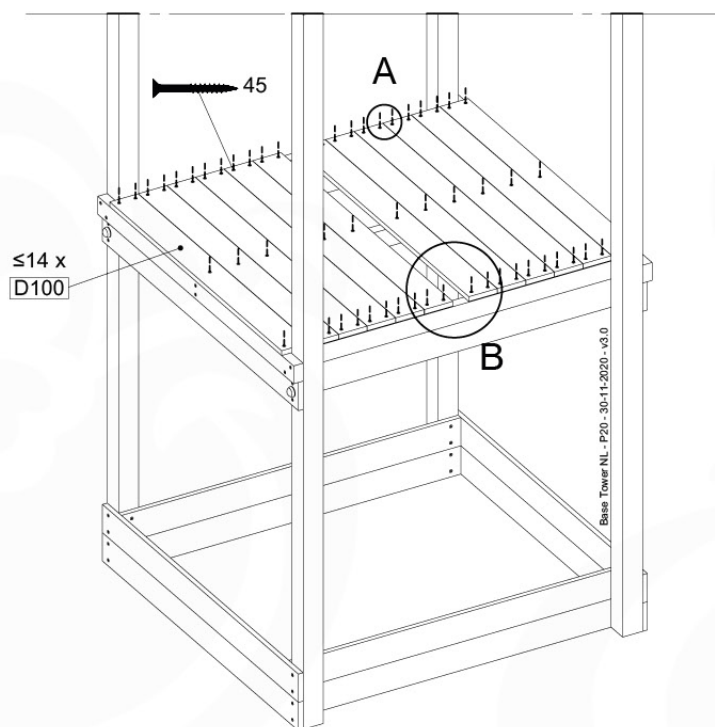

04-4

05 Balustrade (2x)

BL04