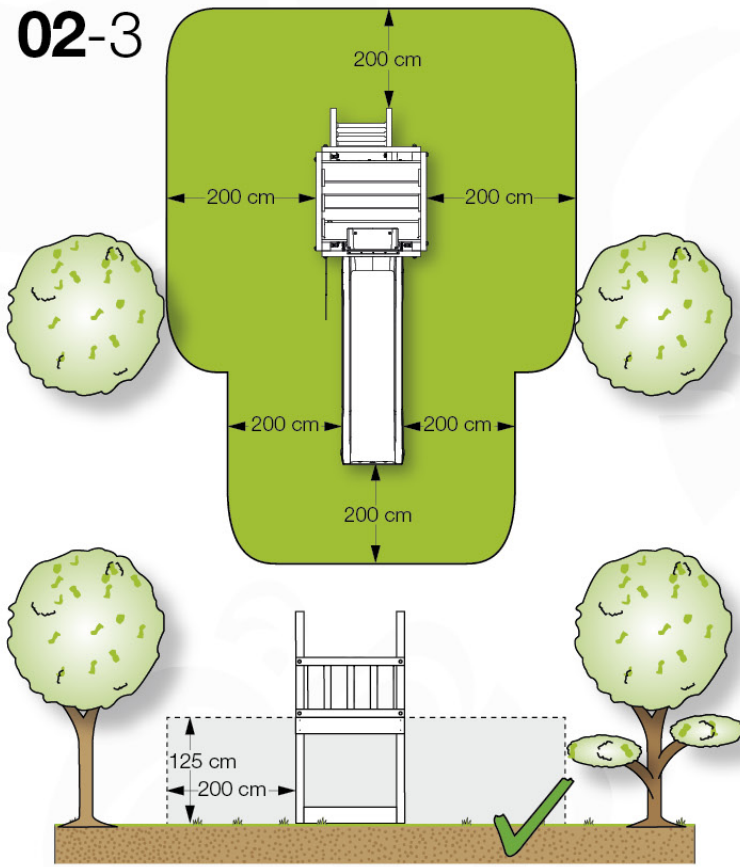

02 Safe Playground

02-1

02-2

02-3

02-4

02-5