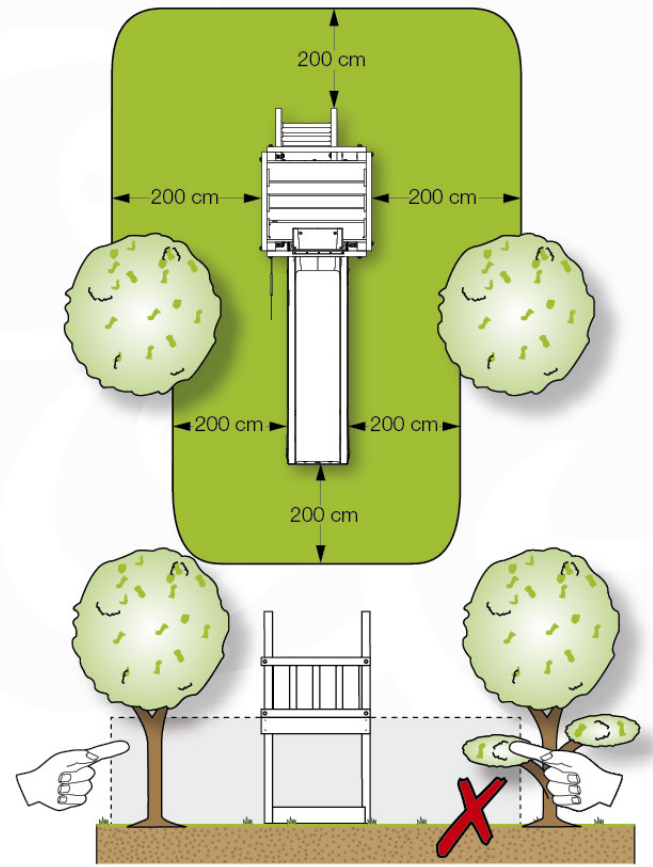

02 Safe Playground

02-1

02-2

02-3

02-4

02-5