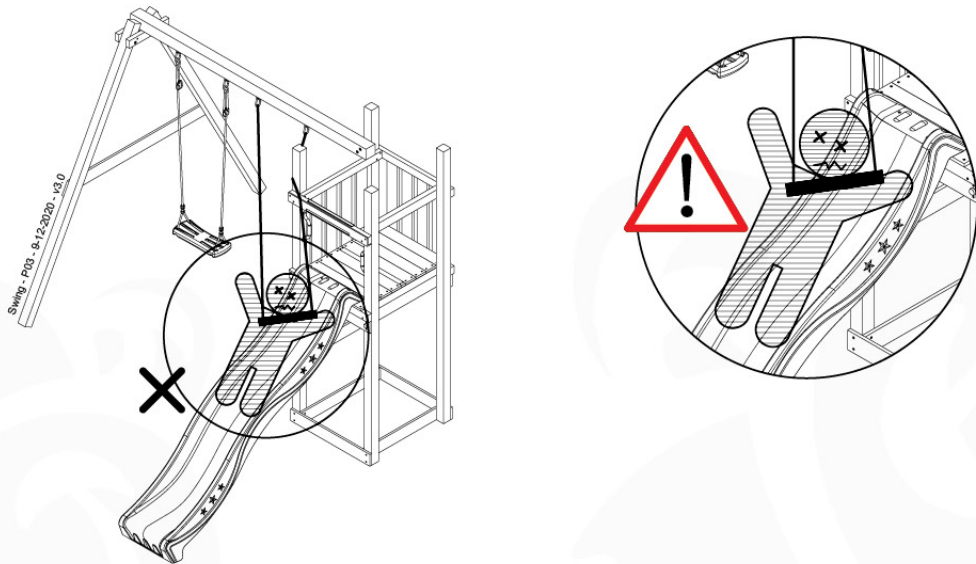

05-3

05-4

05-5

05-6

06

	PartNo	PartName	QTY.
Hardware Pack	001_406	Stealth Screw 8x45	4
	001_417	Stealth Screw 8x80	3
	001_422	Stealth Screw 8x137	3
	002_220	Gap Point Screw T25 - 5x45	12
	002_223	Gap Point Screw T25 - 5x80	6
Other	005_528	Swing Beam Bracket 7x7	1
	005_529	Swing Beam Bracket 9x9	1
	007_001	Ground-anchor	2
Hardware Pack	022_31x	bpc-base version 3	2
	022_84x	bpc cover	2
	023_031	Finishing Washer GPS 5.0	2
Other	101_003	Swing hook with Carabiner	4