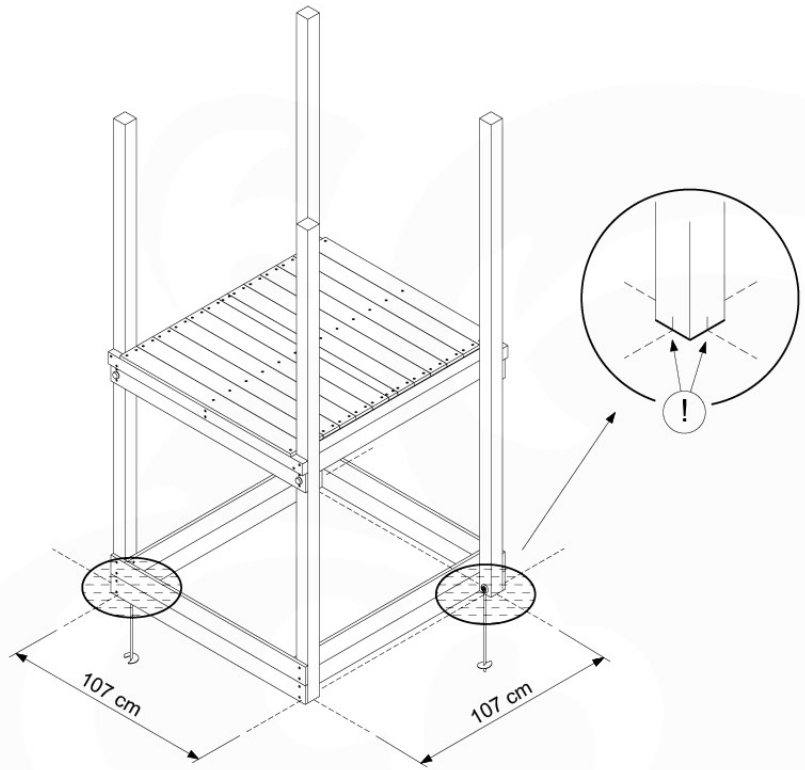

Foundation Plan - P07 - 27-11-2020 - v3