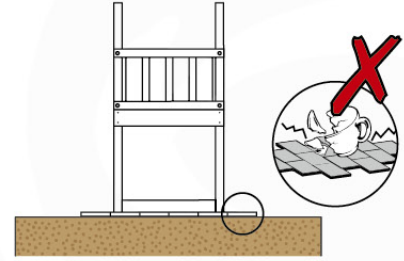

02 Safe Playground

02-1

02-2

02-3

02-4

02-5