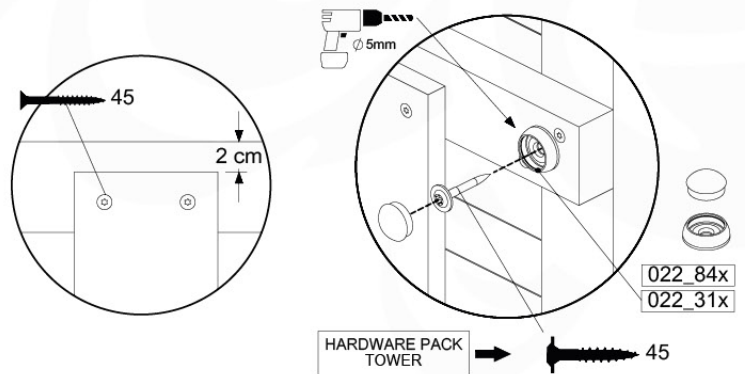

06 Balustrade (2x)

BL04

	PartNo	PartName	QTY.
Hardware Pack	002_220	Gap Point Screw T25 - 5x45	24
	002_223	Gap Point Screw T25 - 5x80	4
Timber	C114	Beam 1140 mm	1
	D65	Board 650 mm	6

Balustrade 120 - P03 T - 30-11-2020 - v1.0

06-1