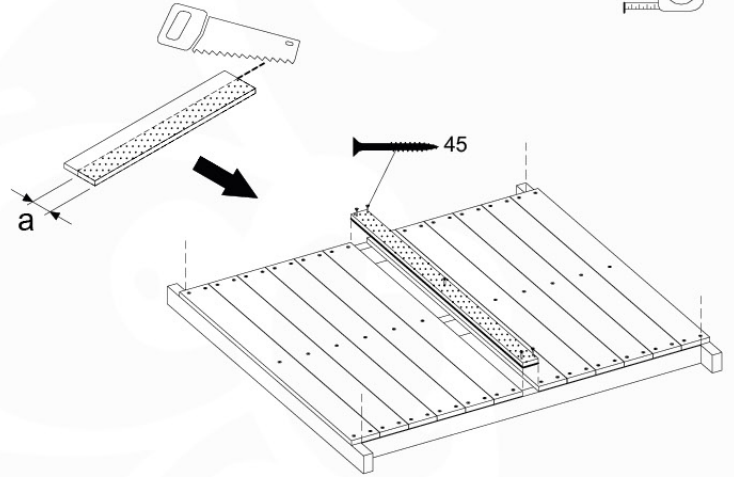

04 Base Tower

BT11

	PartNo	PartName	QTY.
Hardware Pack	001_406	Stealth Screw 8x45	10
	002_220	Gap Point Screw T25 - 5x45	118
	002_223	Gap Point Screw T25 - 5x80	20
Other	007_001	Ground-anchor	2
Hardware Pack	022_31x	bpc-base version 3	8
	022_84x	bpc cover	8
Timber	A240	Post 70x70 L2400	4
	C114	Beam 1140 mm	5
	D100	Board 1000 mm	11-14
	D114	Board 1140 mm	12

Base Tower NL - P06 - BT11 - 30-11-2020 - v3.0

04-1

04-2

04-3

04-4

05 Balustrade (1x)

BL03

	PartNo	PartName	QTY.
Hardware Pack	002_220	Gap Point Screw T25 - 5x45	24
	002_223	Gap Point Screw T25 - 5x80	4
Timber	C114	Beam 1140 mm	1
	D65	Board 650 mm	6