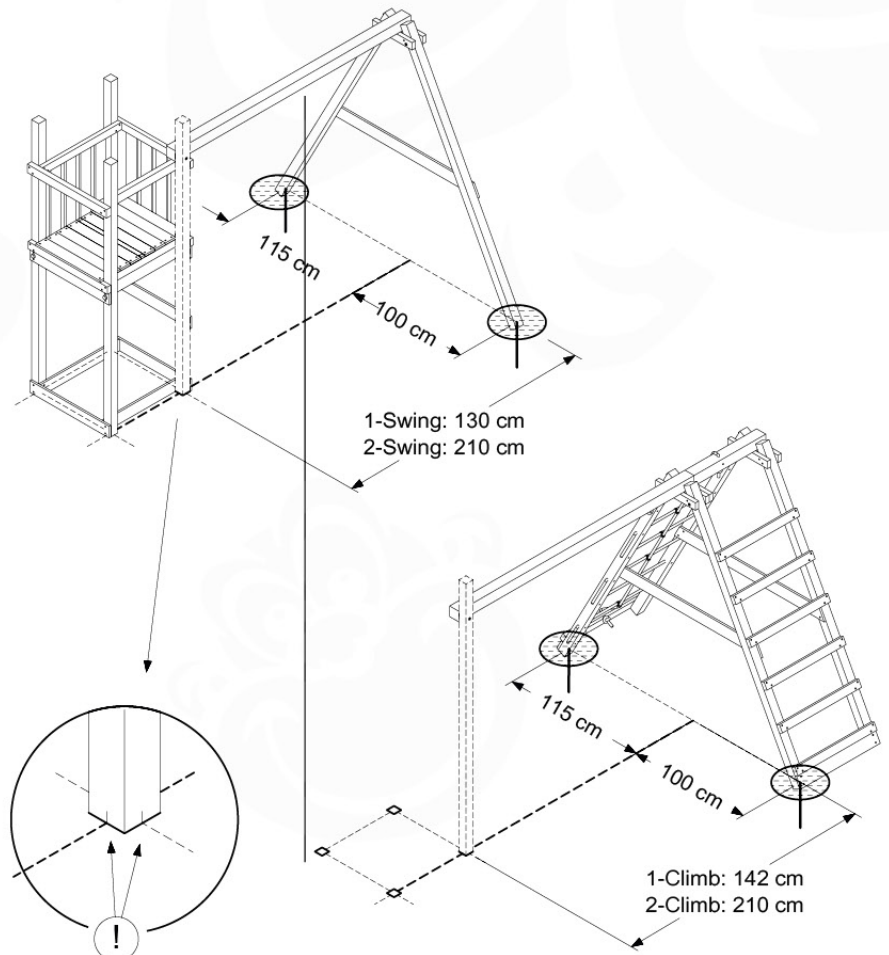

04 Base Tower

BT11

	PartNo	PartName	QTY.
Hardware Pack	001_406	Stealth Screw 8x45	10
	002_220	Gap Point Screw T25 - 5x45	118
	002_223	Gap Point Screw T25 - 5x80	20
Other	007_001	Ground-anchor	2
Hardware Pack	022_31x	bpc-base version 3	8
	022_84x	bpc cover	8
Timber	A240	Post 70x70 L2400	4
	C114	Beam 1140 mm	5
	D100	Board 1000 mm	11-14
	D114	Board 1140 mm	12