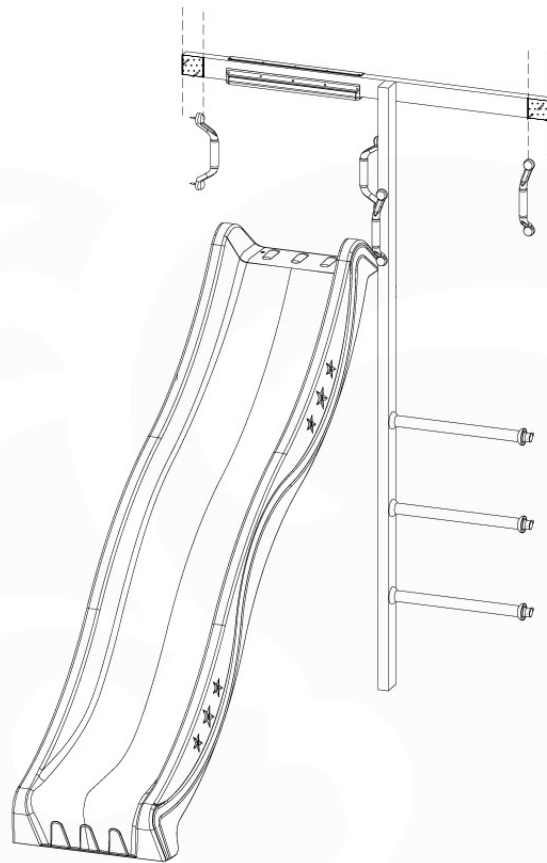

09 Slide & Ladder

SL14

	PartNo	PartName	QTY.
Hardware Pack	000_101	Nail Pan Head	10
	002_220	Gap Point Screw T25 - 5x45	10
	002_223	Gap Point Screw T25 - 5x80	8
	002_308	Gap Point Screw T25 - 5x20	2
Other	005_03x	Ladder Rung Y/B/G/R	3
	022_835	Rung Cap	6
	120_102	Handgrip set (complete 2x)	2
	123_200	Bumperpad	1
	324_xxx	Wavy Star Slide XL 2200 mm	1
Timber	C114	Beam 1140 mm	1
	C186	Beam 1860 mm	1