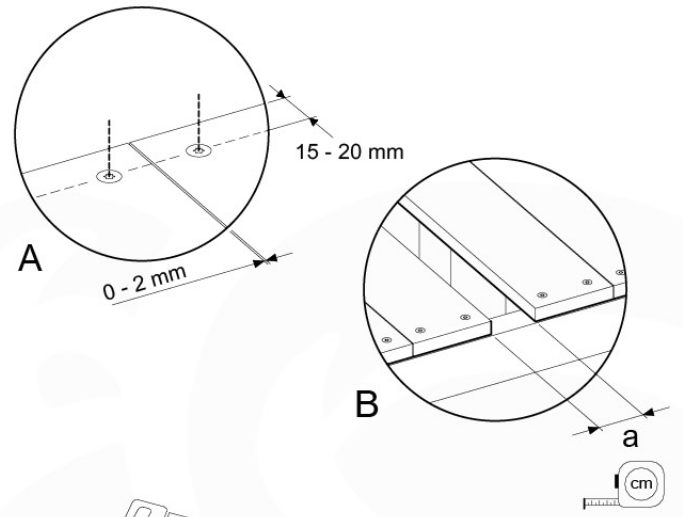

04 Base Tower

BT11

	PartNo	PartName	QTY.
Hardware Pack	001_406	Stealth Screw 8x45	10
	002_220	Gap Point Screw T25 - 5x45	118
	002_223	Gap Point Screw T25 - 5x80	20
Other	007_001	Ground-anchor	2
Hardware Pack	022_31x	bpc-base version 3	8
	022_84x	bpc cover	8
Timber	A240	Post 70x70 L2400	4
	C114	Beam 1140 mm	5
	D100	Board 1000 mm	11-14
	D114	Board 1140 mm	12

Base Tower NL - P06 - BT11 - 30-11-2020 - v3.0

04-1

04-2

04-3

04-4

05 Balustrade (1x)

BL03

	PartNo	PartName	QTY.
Hardware Pack	002_220	Gap Point Screw T25 - 5x45	24
	002_223	Gap Point Screw T25 - 5x80	4
Timber	C114	Beam 1140 mm	1
	D65	Board 650 mm	6