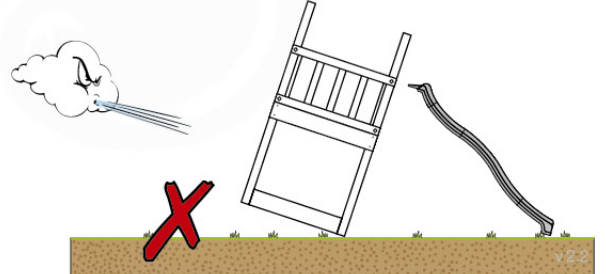

02 Safe Playground

02-1

02-2

02-3

02-4

02-5