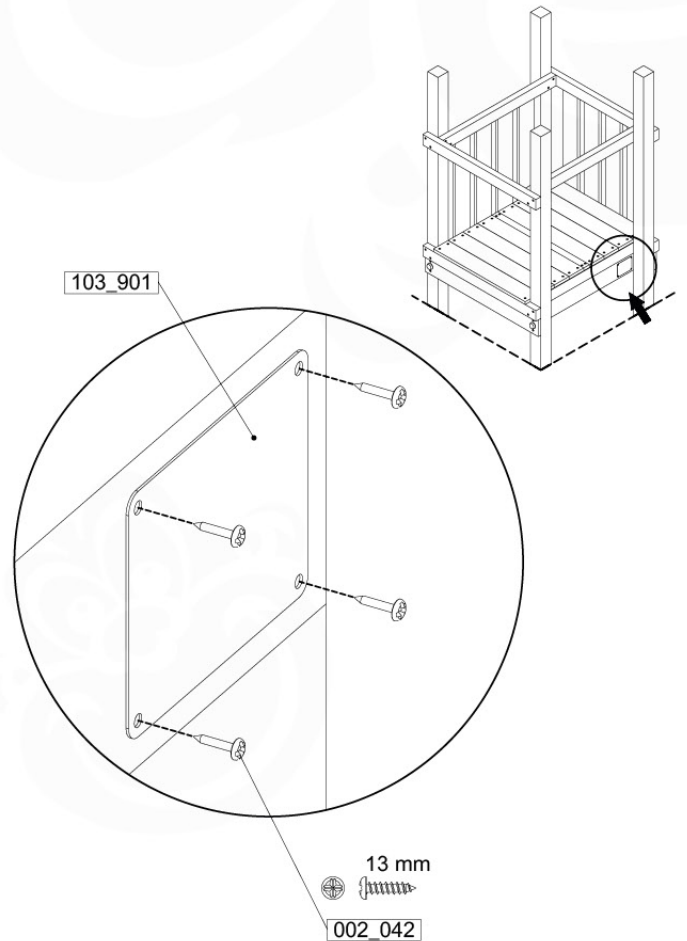

13-4

Accessory set - P04 - 18-11-2020 - v3