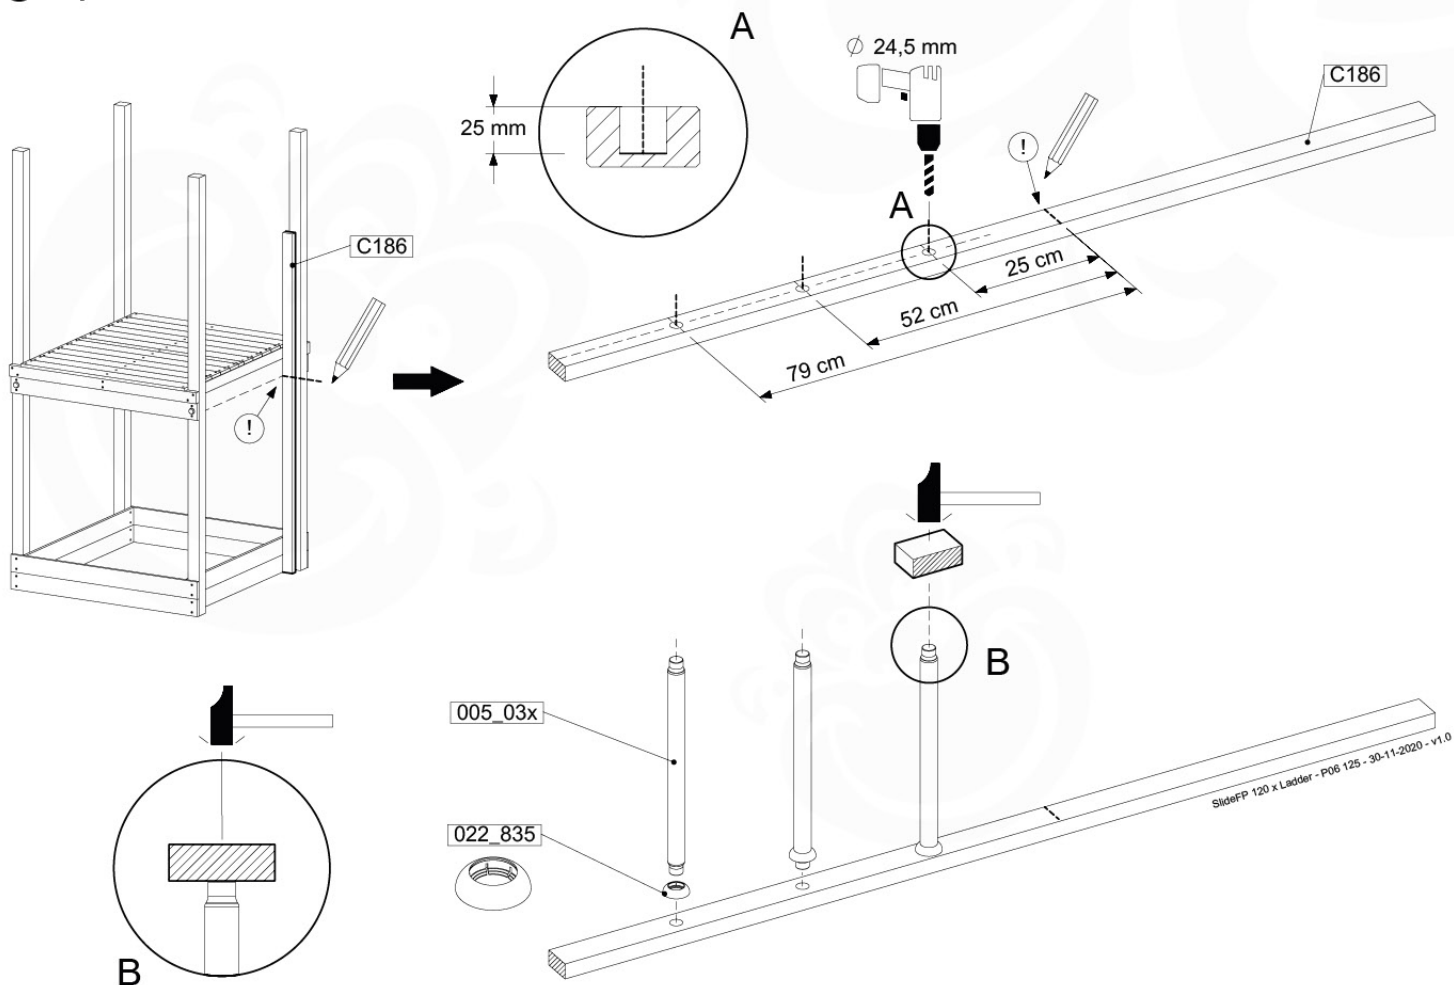

09 Slide & Ladder

SL14

	PartNo	PartName	QTY.
Hardware Pack	000_101	Nail Pan Head	10
	002_220	Gap Point Screw T25 - 5x45	10
	002_223	Gap Point Screw T25 - 5x80	8
	002_308	Gap Point Screw T25 - 5x20	2
Other	005_03x	Ladder Rung Y/B/G/R	3
	022_835	Rung Cap	6
	120_102	Handgrip set (complete 2x)	2
	123_200	Bumperpad	1
	324_xxx	Wavy Star Slide XL 2200 mm	1
Timber	C114	Beam 1140 mm	1
	C186	Beam 1860 mm	1

09-1