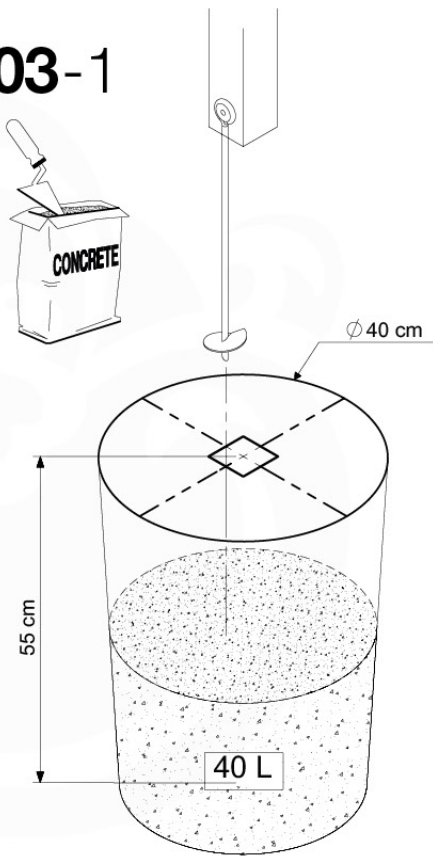

03 Playground Foundation

FD05

03-1