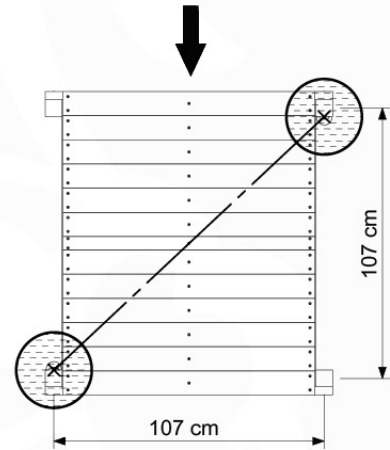

12

1-Swing frame / 2-Swing frame
457_101
457_102

+

12

1-Climb frame / 2-Climb frame
457_105
457_106

12 Ground Anchors

GA05

Parts:
Hardware Package Tower →