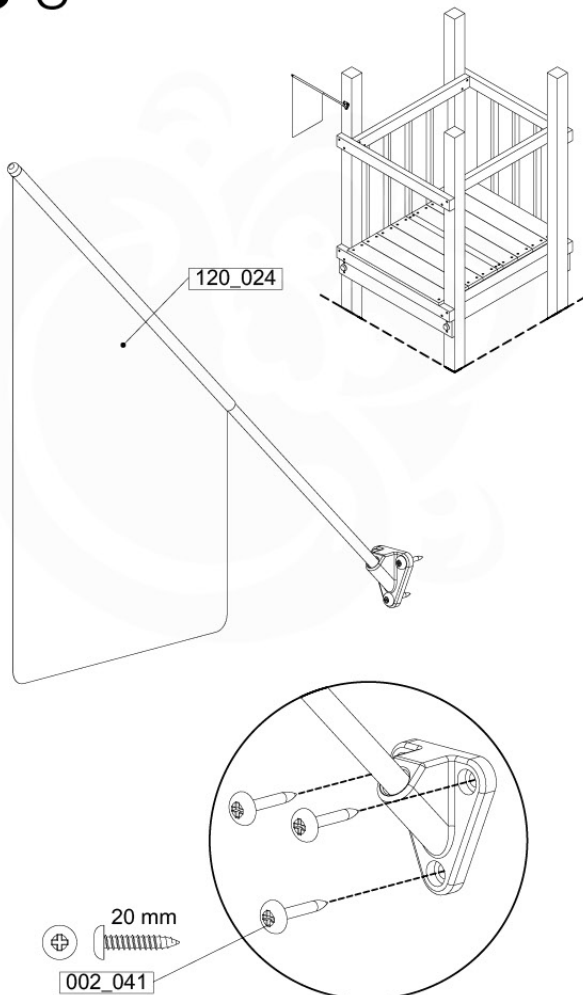

13-1

13-2

Accessory set - P03 - 18-11-2020 - v3

13-3

13-4

Accessory set - P04 - 18-11-2020 - v3