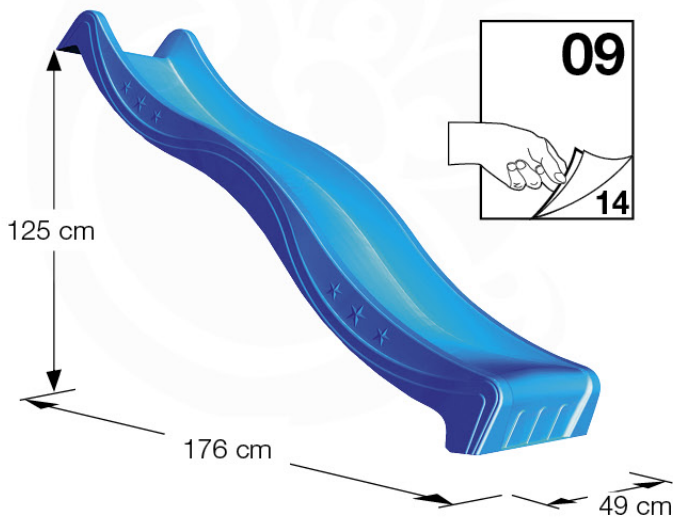

08 Add-on

Wavy Star Slide XL

- 324_100 Yellow
- 324_200 Blue
- 324_300 Green
- 324_400 Red
- 324_500 Fuchsia
- 324_600 Dark Green