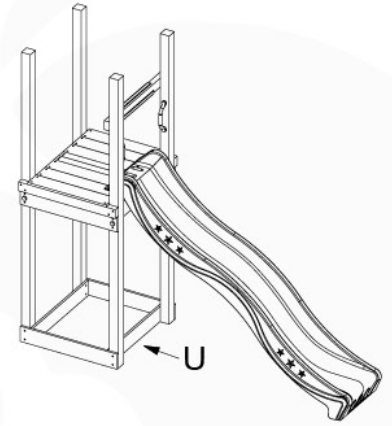

4

20 Ground Anchors

1

Tower Anchors - 001 - 12.12.2019 - v1

2

CONCRETE
40 L / 80 kg

24h

21 Slide set