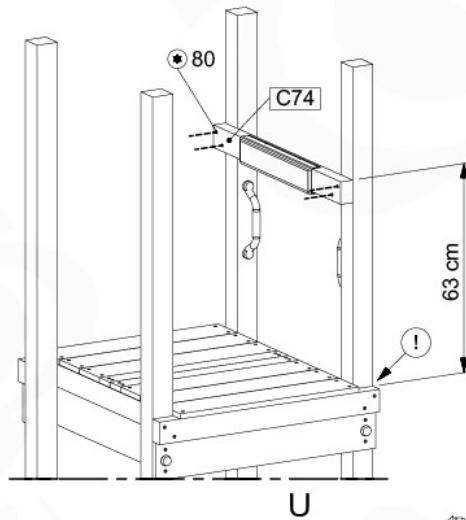

↓
1-T

↓
1-U

Slide set - 500 - 12-12-2019 - v0.1

1