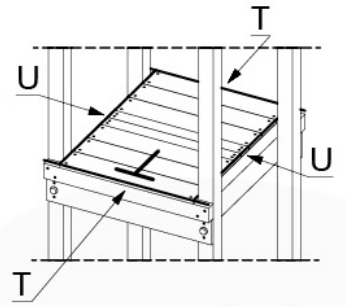

4

20 Ground Anchors

1

Tower Anchors - 001 - 12.12.2019 - v1

2

CONCRETE
40 L / 80 kg

24h

21 Slide set