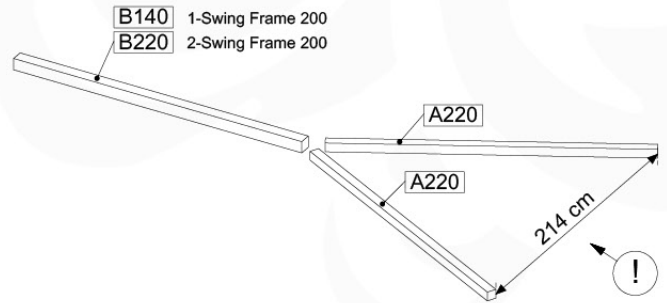

06

	PartNo	PartName	QTY.
Hardware Pack	001_406	Stealth Screw 8x45	4
	001_417	Stealth Screw 8x80	3
	001_422	Stealth Screw 8x137	3
	002_220	Gap Point Screw T25 - 5x45	12
	002_223	Gap Point Screw T25 - 5x80	6
Other	005_528	Swing Beam Bracket 7x7	1
	005_529	Swing Beam Bracket 9x9	1
	007_001	Ground-anchor	2
Hardware Pack	022_31x	bpc-base version 3	2
	022_84x	bpc cover	2
	023_031	Finishing Washer GPS 5.0	2
Other	101_003	Swing hook with Carabiner	4

Swing - P102 - 9-12-2020 - v3.0

06-1

Swing - P05ALL - 9-12-2020 - v3.0