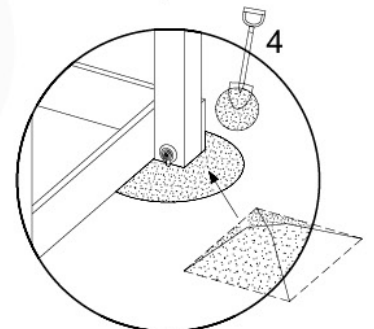

4

20 Ground Anchors

1

Tower Anchors - 001 - 12.12.2019 - v1

2

CONCRETE
40 L / 80 kg

24h

21 Slide set