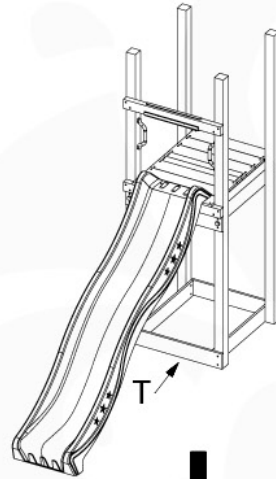

4

20 Ground Anchors

1

Tower Anchors - 001 - 12.12.2019 - v1

2

CONCRETE
40 L / 80 kg

24h

21 Slide set