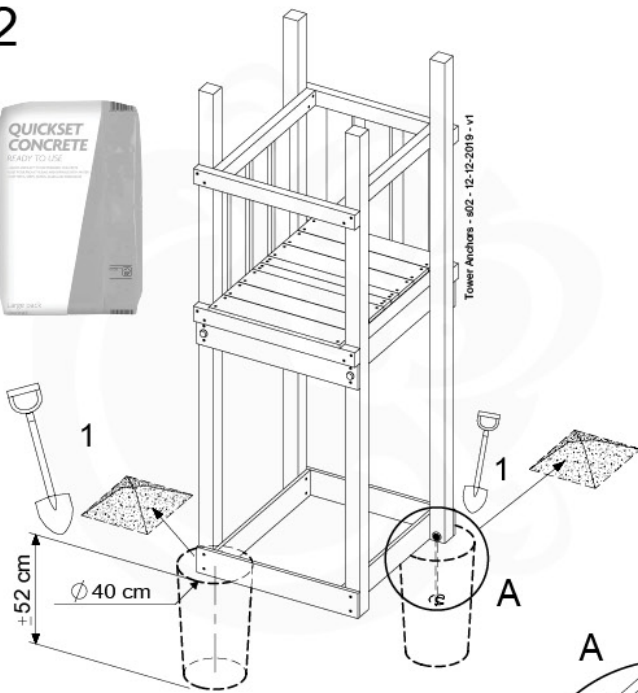

4

20 Ground Anchors

1

Tower Anchors - 001 - 12.12.2019 - v1

2

CONCRETE
40 L / 80 kg

24h

21 Slide set