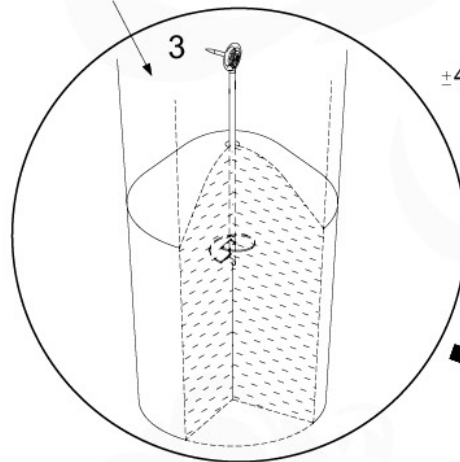

4

20 Ground Anchors

1

Tower Anchors - 001 - 12.12.2019 - v1

2

CONCRETE
40 L / 80 kg

24h

21 Slide set