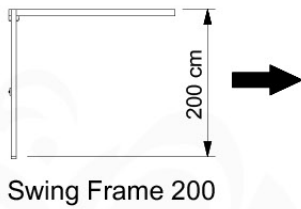

06

	PartNo	PartName	QTY.
Hardware Pack	001_406	Stealth Screw 8x45	4
	001_417	Stealth Screw 8x80	3
	001_422	Stealth Screw 8x137	3
	002_220	Gap Point Screw T25 - 5x45	12
	002_223	Gap Point Screw T25 - 5x80	6
Other	005_528	Swing Beam Bracket 7x7	1
	005_529	Swing Beam Bracket 9x9	1
	007_001	Ground-anchor	2
Hardware Pack	022_31x	bpc-base version 3	2
	022_84x	bpc cover	2
	023_031	Finishing Washer GPS 5.0	2
Other	101_003	Swing hook with Carabiner	4

Swing - P102 - 9-12-2020 - v3.0

06-1

Swing - P05ALL - 9-12-2020 - v3.0