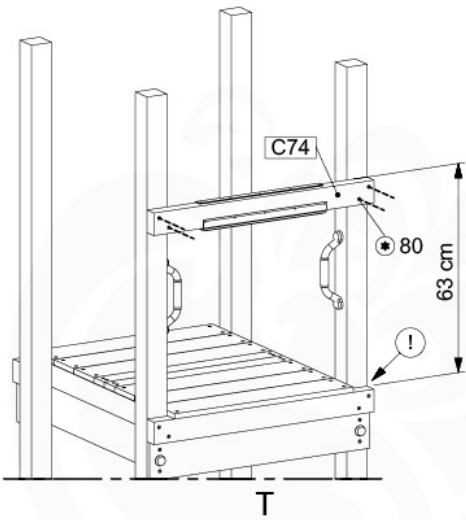

↓
1-T

↓
1-U

Slide set - 500 - 12-12-2019 - v0.1

1