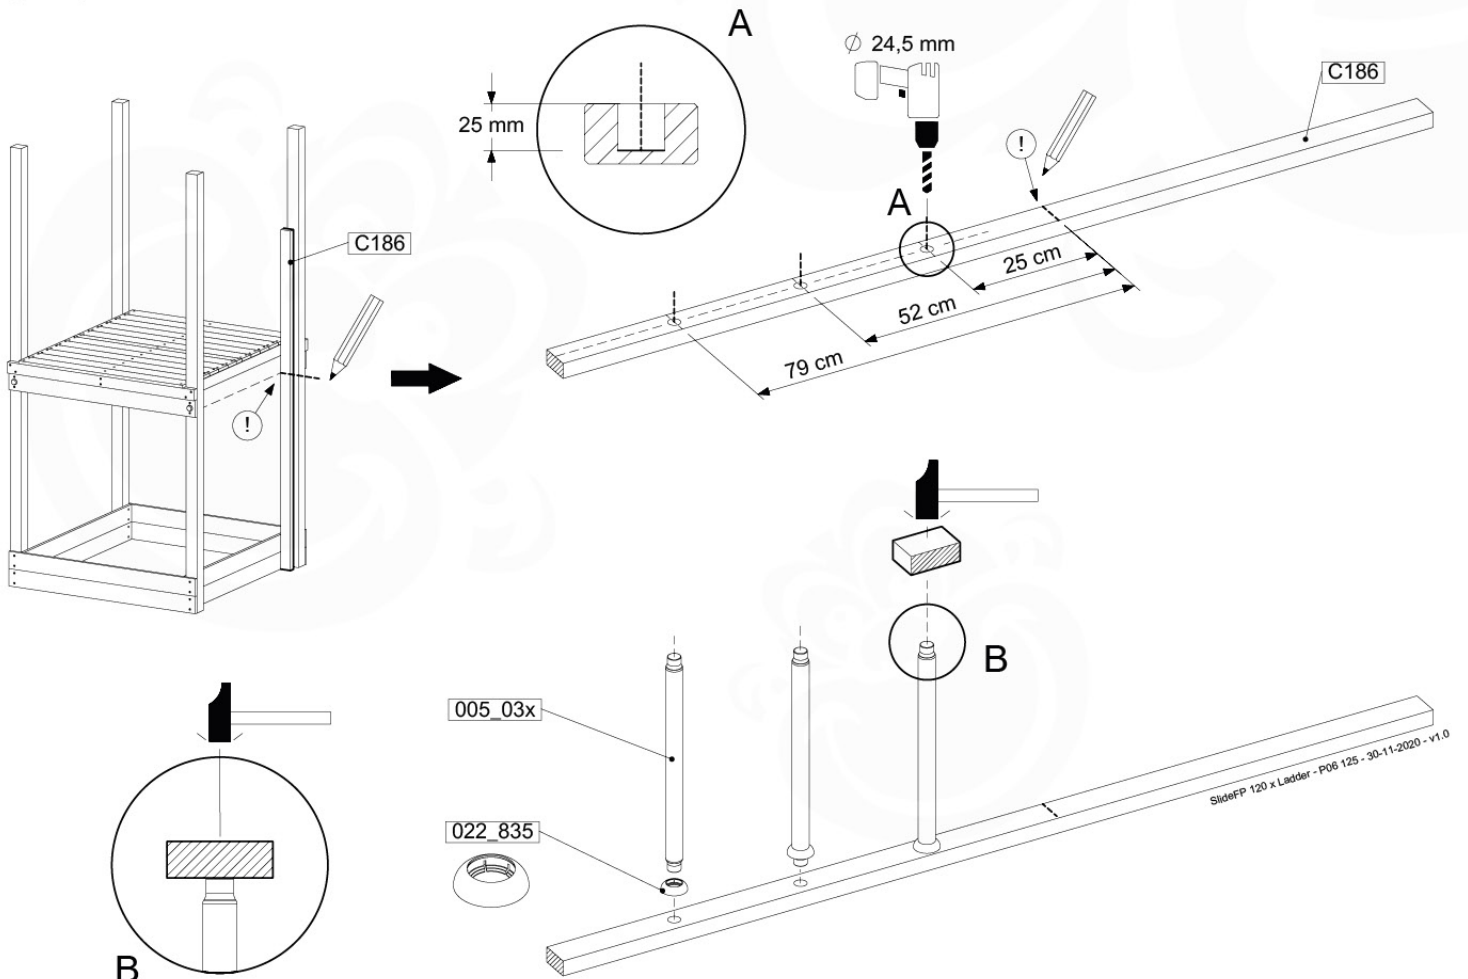

09-1

SlideFP 120 x Ladder - P06 L25 - 30-11-2020 - v1.0