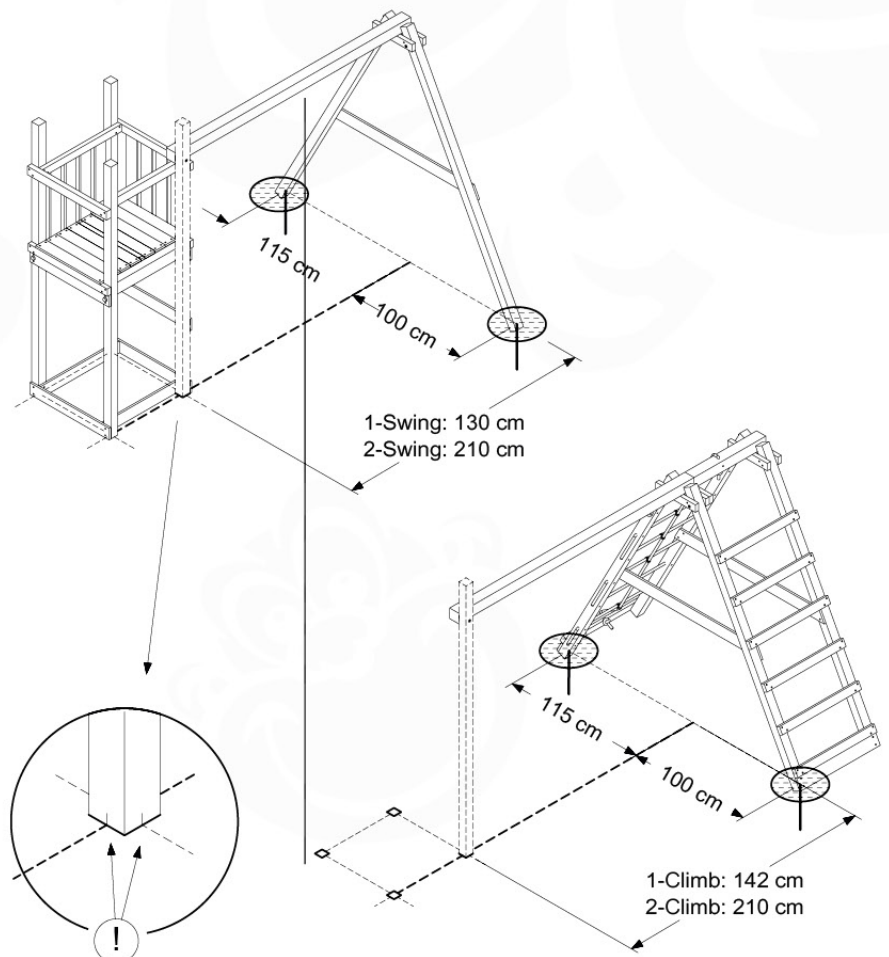

# 04 Base Tower

BT11

	PartNo	PartName	QTY.
Hardware Pack	001_406	Stealth Screw 8x45	10
	002_220	Gap Point Screw T25 - 5x45	118
	002_223	Gap Point Screw T25 - 5x80	20
Other	007_001	Ground-anchor	2
Hardware Pack	022_31x	bpc-base version 3	8
	022_84x	bpc cover	8
Timber	A240	Post 70x70 L2400	4
	C114	Beam 1140 mm	5
	D100	Board 1000 mm	11-14
	D114	Board 1140 mm	12