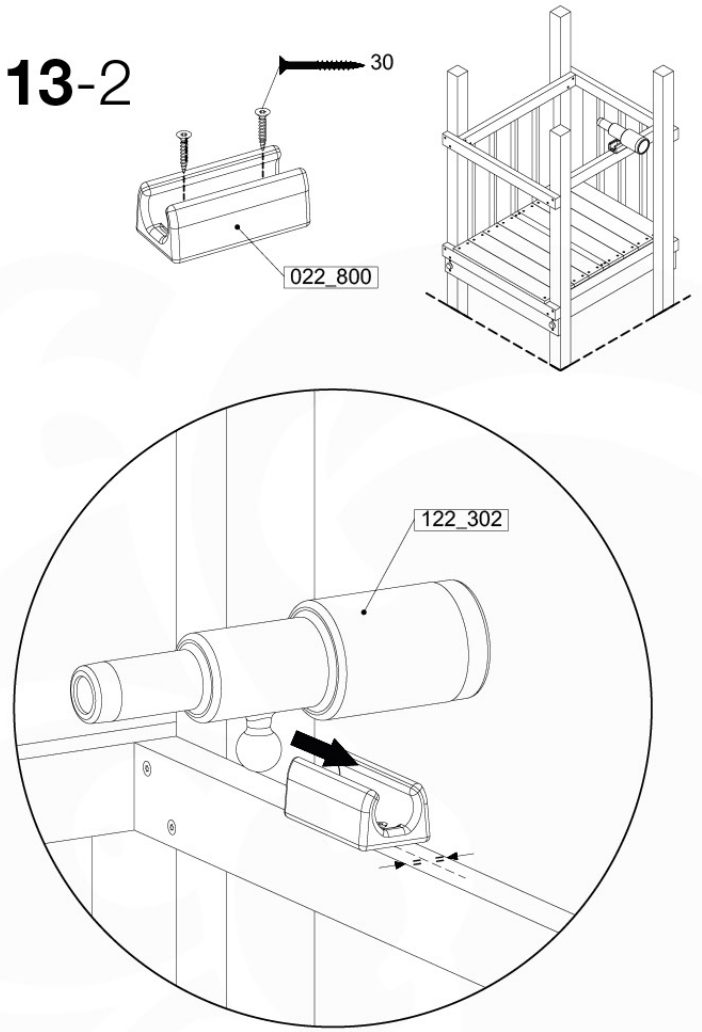

13-2

Accessory set - P03 - 18-11-2020 - v3