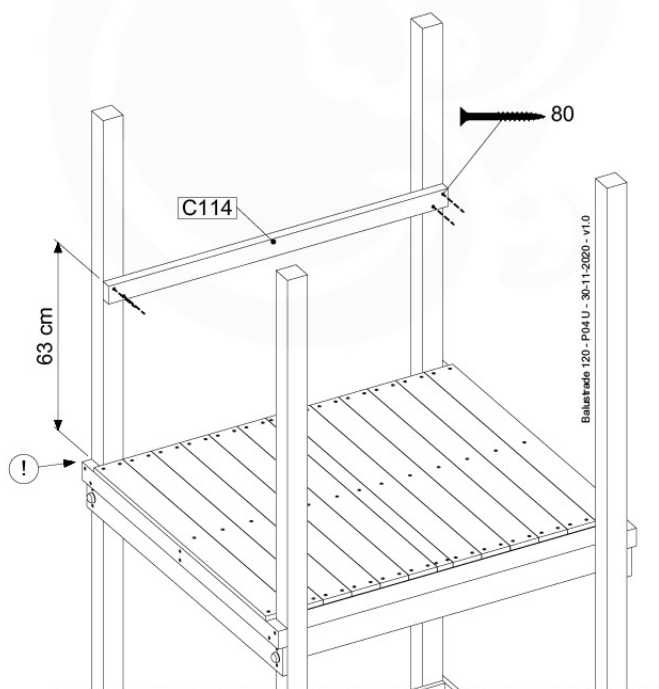

05 Balustrade (1x)

BL03

	PartNo	PartName	QTY.
Hardware Pack	002_220	Gap Point Screw T25 - 5x45	24
	002_223	Gap Point Screw T25 - 5x80	4
Timber	C114	Beam 1140 mm	1
	D65	Board 650 mm	6

Balustrade 120 - P04U - 30-11-2020 - v1.0

05-1