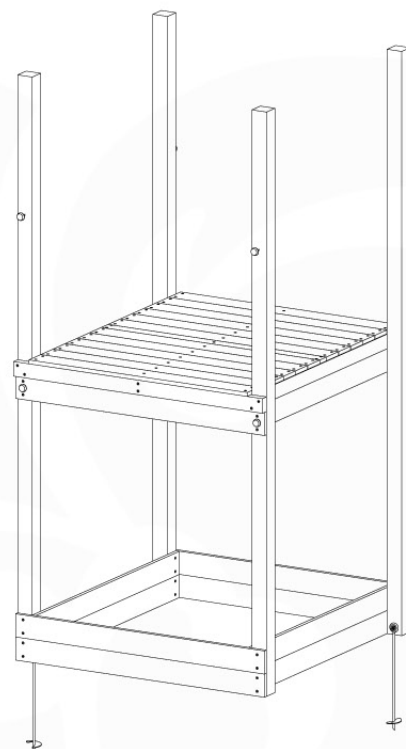

04 Base Tower

BT11

	PartNo	PartName	QTY.
Hardware Pack	001_406	Stealth Screw 8x45	10
	002_220	Gap Point Screw T25 - 5x45	118
	002_223	Gap Point Screw T25 - 5x80	20
Other	007_001	Ground-anchor	2
Hardware Pack	022_31x	bpc-base version 3	8
	022_84x	bpc cover	8
Timber	A240	Post 70x70 L2400	4
	C114	Beam 1140 mm	5
	D100	Board 1000 mm	11-14
	D114	Board 1140 mm	12

Base Tower NL - P06 - BT11 - 30-11-2020 - v3.0