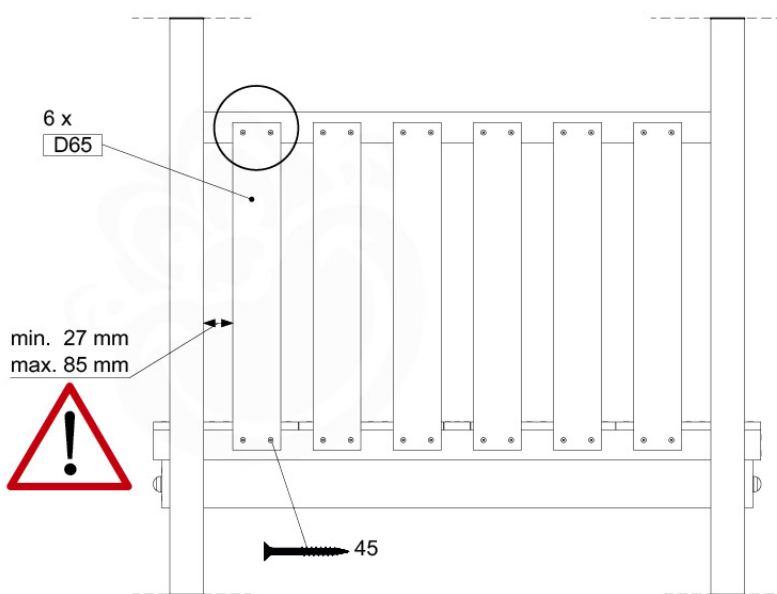

05 Balustrade (1x)

BL03

	PartNo	PartName	QTY.
Hardware Pack	002_220	Gap Point Screw T25 - 5x45	24
	002_223	Gap Point Screw T25 - 5x80	4
Timber	C114	Beam 1140 mm	1
	D65	Board 650 mm	6

Balustrade 120 - P04U - 30-11-2020 - v1.0

05-1