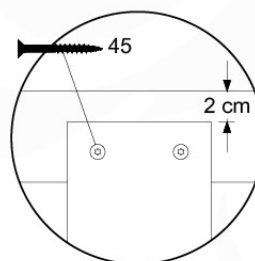

05 Balustrade (1x)

BL03

	PartNo	PartName	QTY.
Hardware Pack	002_220	Gap Point Screw T25 - 5x45	24
	002_223	Gap Point Screw T25 - 5x80	4
Timber	C114	Beam 1140 mm	1
	D65	Board 650 mm	6

Balustrade 120 - P04U - 30-11-2020 - v1.0

05-1