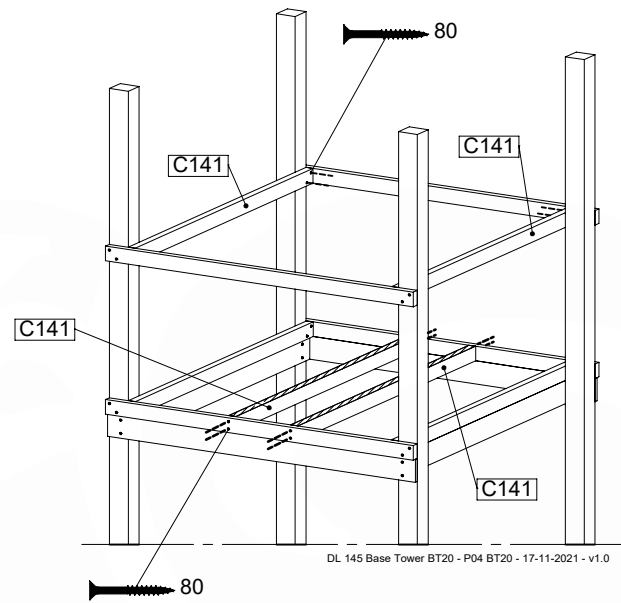

06 Playground Foundation

FD10

07 Base Tower

BT20

| | PartNo | PartName | QTY. |
|---------------|---------|----------------------------|------|
| Hardware pack | 001_406 | Stealth Screw 8x45 | 6 |
| | 001_417 | Stealth Screw 8x80 | 4 |
| | 002_220 | Gap Point Screw T25 - 5x45 | 135 |
| | 002_223 | Gap Point Screw T25 - 5x80 | 40 |
| Other | 007_001 | Ground-anchor | 2 |
| | 022_31x | bpc-base version 3 | 8 |
| | 022_84x | bpc cover | 8 |
| Timber | B270 | Post 90x90 L2700 | 4 |
| | C141 | Beam 1410 mm | 10 |
| | D123 | Board 1230 mm | 17 |
| | D141 | Board 1410 mm | 12 |

DL 146 Base Tower BT20 - P02 BT20 - 17-11-2021 - v1.0

07-1

07-2

DL 145 Base Tower BT20 - P04 BT20 - 17-11-2021 - v1.0

07-3

DL 145 Base Tower BT20 - P05 BT20 - 17-11-2021 - v1.0

07-4

08 Balustrade