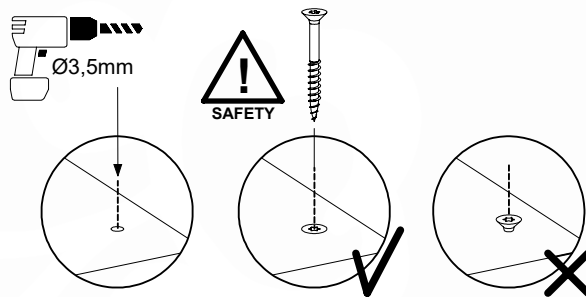

11 Rock Wall

RW20

	PartNo	PartName	QTY.
Hardware pack	001_102	Washer Head Screw T40 M8x30	10
	002_220	Gap Point Screw T25 - 5x45	32
	002_223	Gap Point Screw T25 - 5x80	5
	003_010	M8 spring lock washer	10
	004_050	M8 Drive-in Nut 22mm	10
Other	022_50x	Climbing Rock	5
	120_102	Handgrip set (complete 2x)	1
Timber	C206	Beam 2060 mm	1
	D65	Board 650 mm	7

DL Rockwall 140 - P05 TR 145 - 2-9-2022 - v2