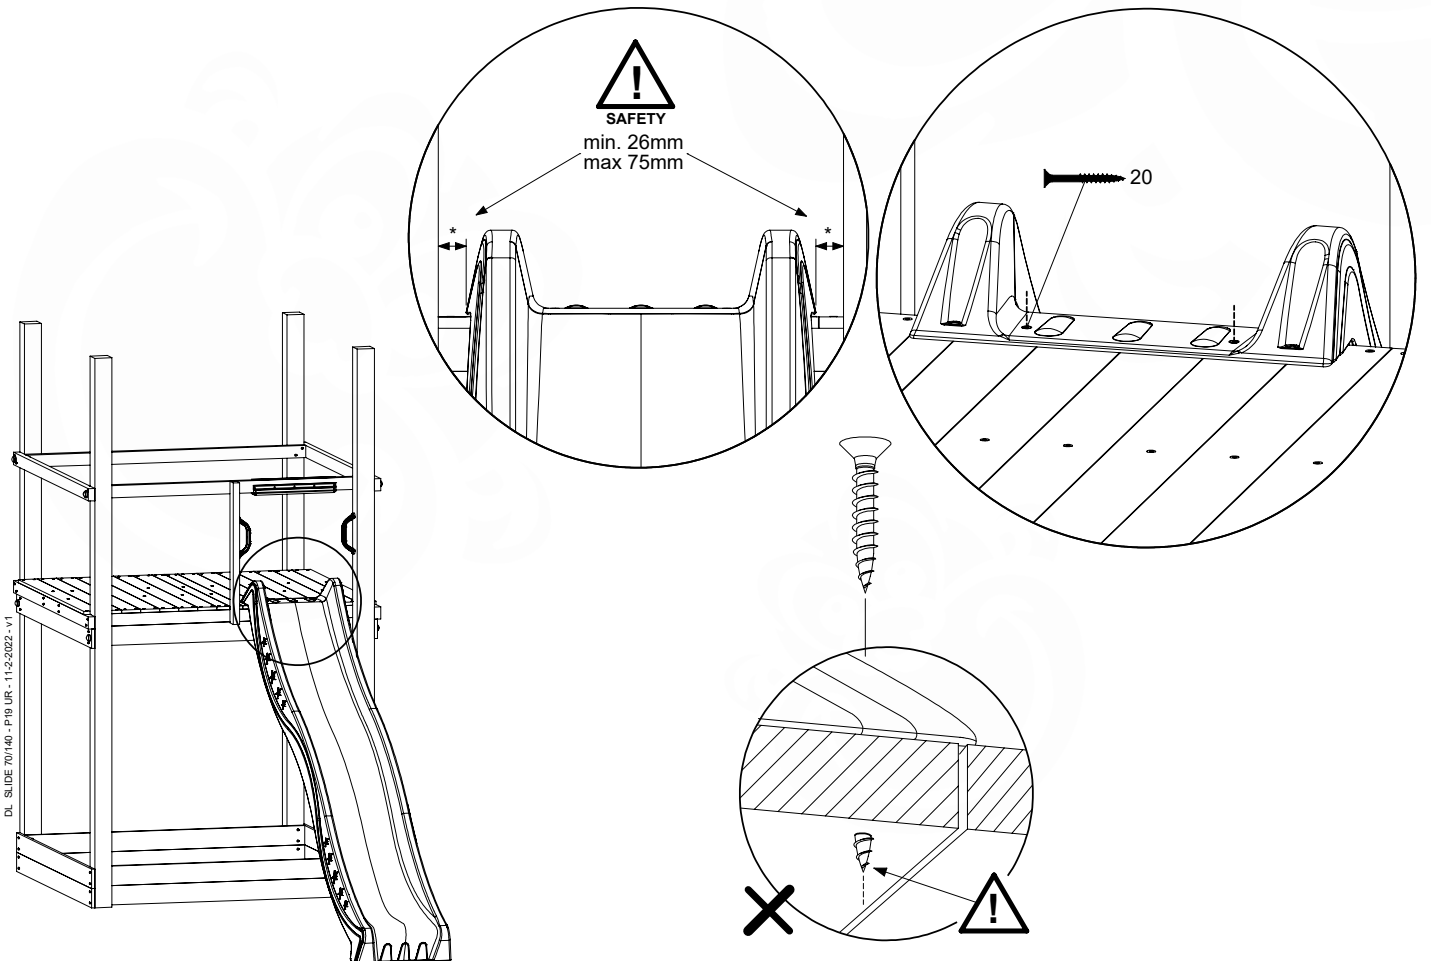

15-4

DL SLIDE 70/140 - P16UR - 11-2-2022 - v1