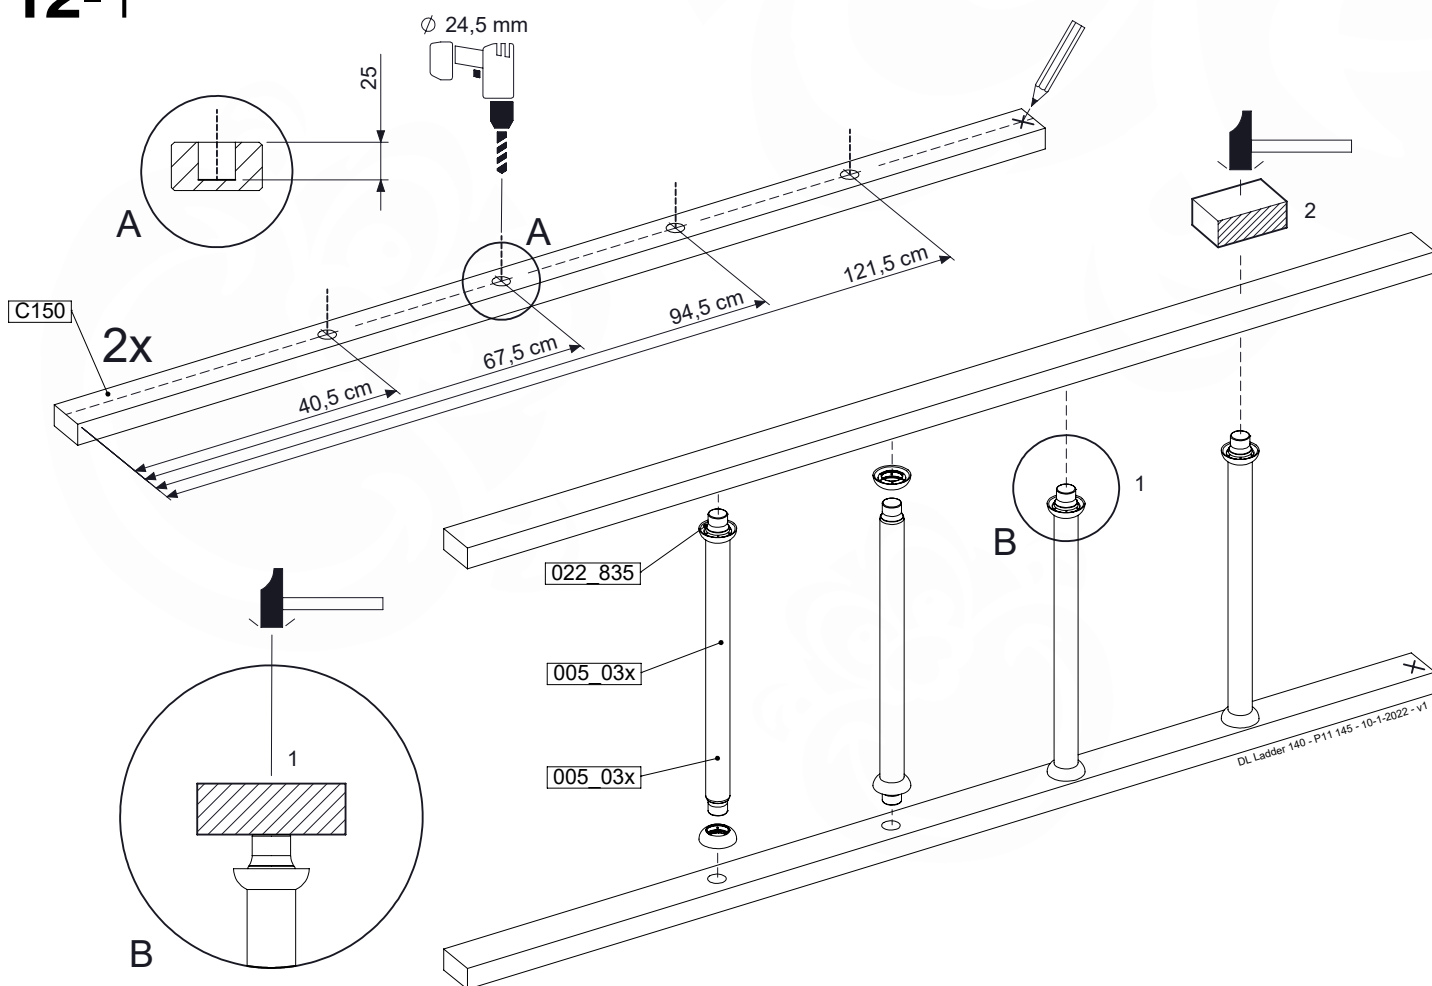

12 Ladder

LA23

	PartNo	PartName	QTY.
Hardware pack	001_404	Stealth Screw 8x30	4
	002_219	Gap Point Screw T25 - 5x30	4
	002_220	Gap Point Screw T25 - 5x45	8
	002_223	Gap Point Screw T25 - 5x80	4
Other	005_03x	Ladder Rung Y/B/G/R	4
	005_522	Connection Bracket Mini Market	2
	022_835	Rung Cap	8
	120_102	Handgrip set (complete 2x)	1
Timber	C70	Beam 700 mm	1
	C150	Beam 1500 mm	2

DL Ladder 140 - P08 UL 145 - 10-1-2022 - v1

12-1