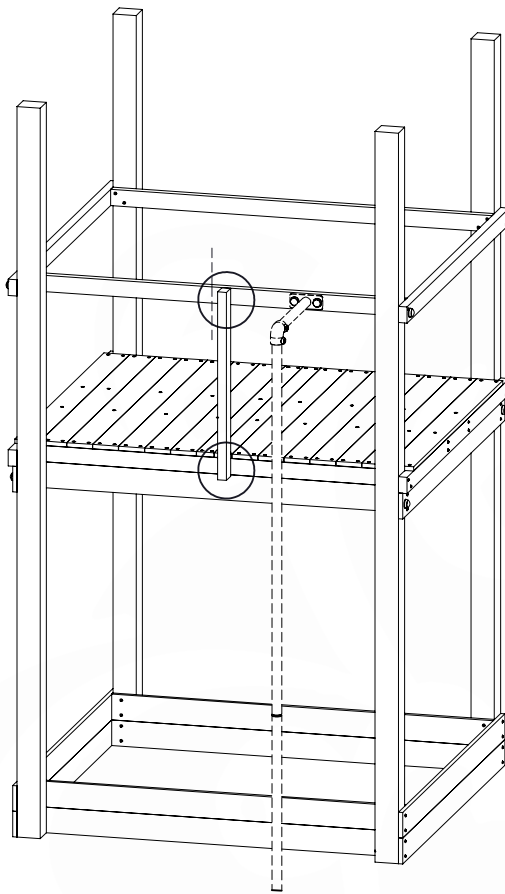

80

Fireman's Pole (201_275)
040_335 Part 2

17 Accessories

AC01

(194_119)

	PartNo	PartName	QTY.
Hardware Pack 100_617	001_406	Stealth Screw 8x45	1
	002_041	Dome head screw 4.5 x 20 mm	3
	002_042	Dome head screw 3.5 x 13mm	4
	002_219	Gap Point Screw T25 - 5x30	2
Other	022_300	Steering Wheel	1
	022_800	Rail P/T 105	1
	022_910	Sandpad	1
	103_901	Logo ID Plate	1
	104_107	Tool Set Climbing Units	1
	120_024	Tower Flag	1
	122_302	Telescope	1

Accessory set - P02 - 29-9-2021 - v4