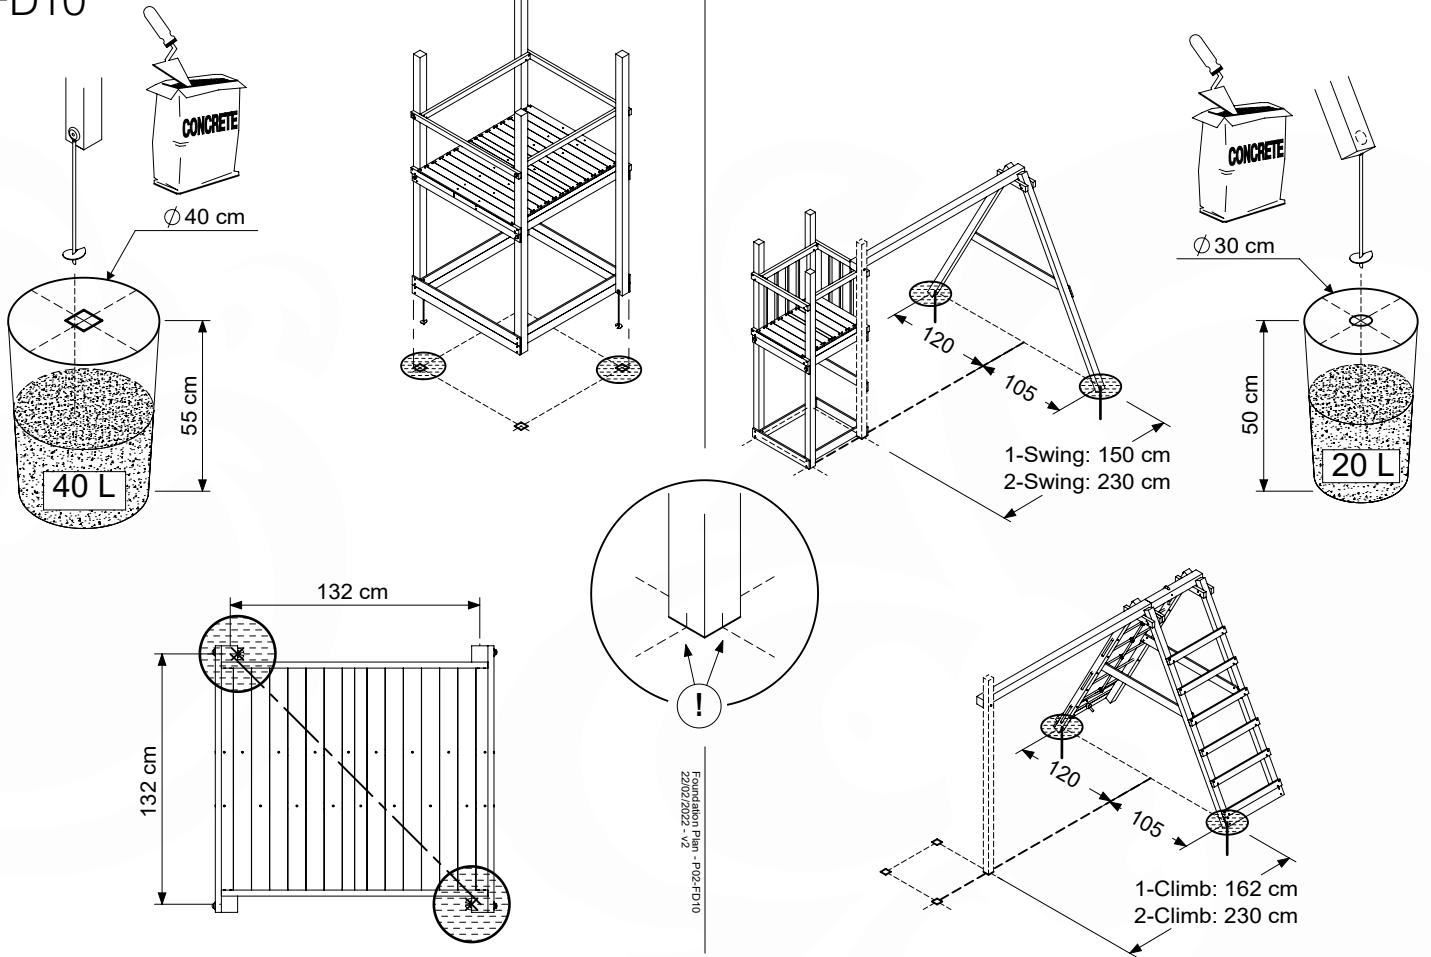

06 Playground Foundation

FD10

07 Base Tower

BT20

| | PartNo | PartName | QTY. |
|---------------|---------|----------------------------|------|
| Hardware pack | 001_406 | Stealth Screw 8x45 | 6 |
| | 001_417 | Stealth Screw 8x80 | 4 |
| | 002_220 | Gap Point Screw T25 - 5x45 | 135 |
| | 002_223 | Gap Point Screw T25 - 5x80 | 40 |
| Other | 007_001 | Ground-anchor | 2 |
| | 022_31x | bpc-base version 3 | 8 |
| | 022_84x | bpc cover | 8 |
| Timber | B270 | Post 90x90 L2700 | 4 |
| | C141 | Beam 1410 mm | 10 |
| | D123 | Board 1230 mm | 17 |
| | D141 | Board 1410 mm | 12 |