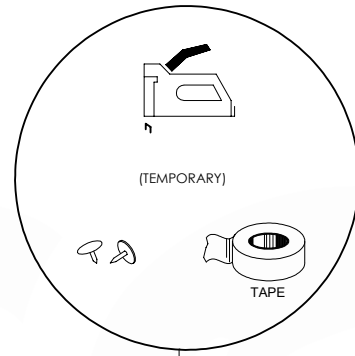

Roof Fort 140 - P02 - 24/12/2021 - v1.0

13-1

Roof Fort 140 - P03 - 24/12/2021 - v1.0

13-2

13-3

13-4

2x Canvas sheet
120 x 185 cm

Roof Fort 140 - P06 - 24/12/2021 - v1.0