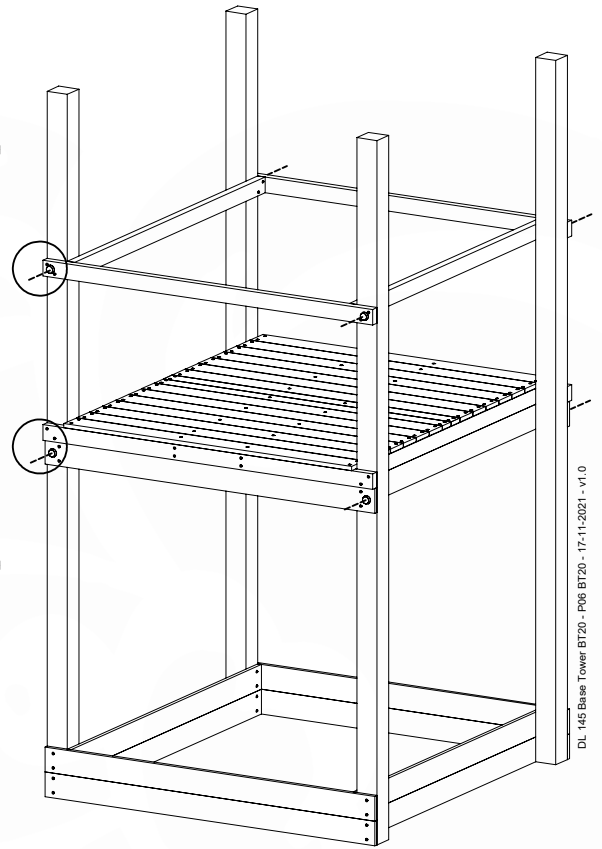

06 Playground Foundation

FD10

07 Base Tower

BT20

| | PartNo | PartName | QTY. |
|---------------|---------|----------------------------|------|
| Hardware pack | 001_406 | Stealth Screw 8x45 | 6 |
| | 001_417 | Stealth Screw 8x80 | 4 |
| | 002_220 | Gap Point Screw T25 - 5x45 | 135 |
| | 002_223 | Gap Point Screw T25 - 5x80 | 40 |
| Other | 007_001 | Ground-anchor | 2 |
| | 022_31x | bpc-base version 3 | 8 |
| | 022_84x | bpc cover | 8 |
| Timber | B270 | Post 90x90 L2700 | 4 |
| | C141 | Beam 1410 mm | 10 |
| | D123 | Board 1230 mm | 17 |
| | D141 | Board 1410 mm | 12 |

DL 146 Base Tower BT20 - P02 BT20 - 17-11-2021 - v1.0

07-1

07-2

DL 145 Base Tower BT20 - P04 BT20 - 17-11-2021 - v1.0

07-3

DL 145 Base Tower BT20 - P05 BT20 - 17-11-2021 - v1.0

07-4

08 Balustrade

BL05

Balustrade 140 - P02 U - 14/01/2022 - v1.0

| | PartNo | PartName | QTY. |
|---------------|---------|----------------------------|------|
| Hardware pack | 002_220 | Gap Point Screw T25 - 5x45 | 28 |
| Timber | D65 | Board 650 mm | 7 |