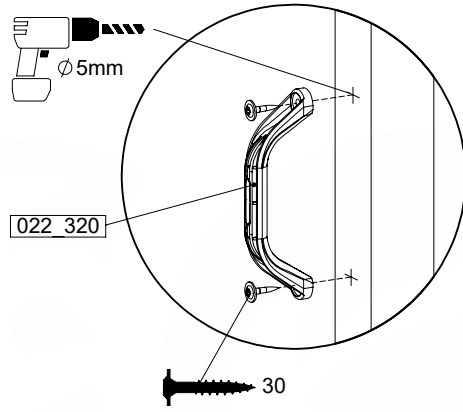

DL Rockwall 140 - P05 TR 145 - 2-9-2022 - v2

11-1

11-2

11-3

11-4

12 Ladder

LA23

| | PartNo | PartName | QTY. |
|---------------|---------|--------------------------------|------|
| Hardware pack | 001_404 | Stealth Screw 8x30 | 4 |
| | 002_219 | Gap Point Screw T25 - 5x30 | 4 |
| | 002_220 | Gap Point Screw T25 - 5x45 | 8 |
| | 002_223 | Gap Point Screw T25 - 5x80 | 4 |
| Other | 005_03x | Ladder Rung Y/B/G/R | 4 |
| | 005_522 | Connection Bracket Mini Market | 2 |
| | 022_835 | Rung Cap | 8 |
| | 120_102 | Handgrip set (complete 2x) | 1 |
| Timber | C70 | Beam 700 mm | 1 |
| | C150 | Beam 1500 mm | 2 |