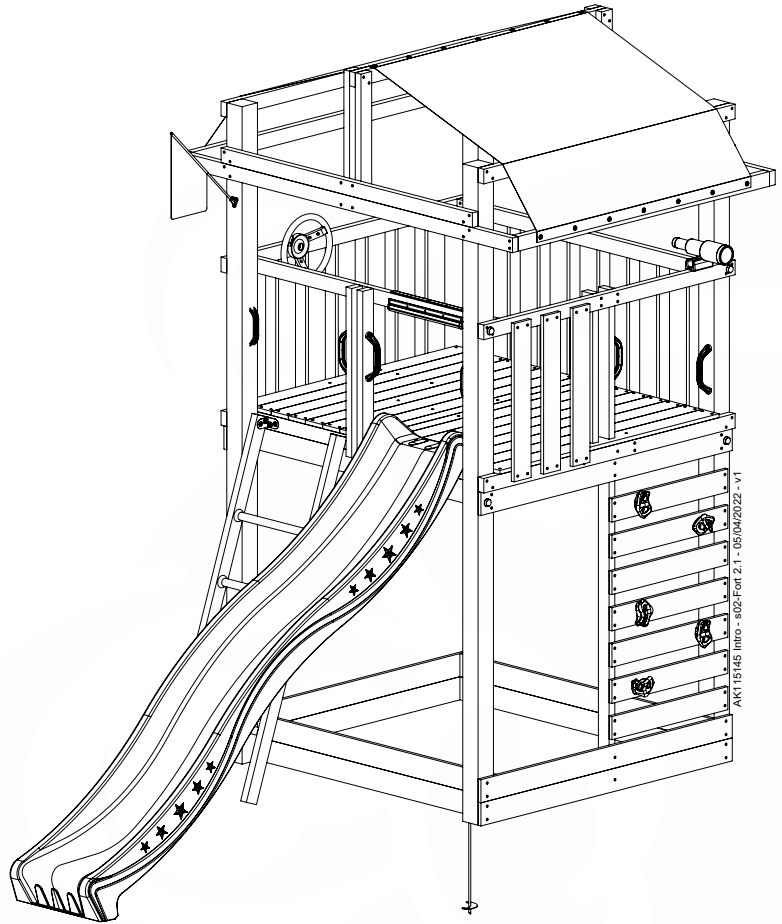

Accessory set - P02 - 29-9-2021 - v4

17-1

17-2

Accessory set - P03 - 29-9-2021 - v4

17-3

17-4

Accessory set - P04 - 29-9-2021 - v4

17-5

1x
022_910

21 Download and Saving

click to download

sent to your email

Playtowers

| | | | | | | | | | |
|---|---|--|--|---|--|---|---|--|---|
| S Single  Jungle Tower 801_200 | S Single  Jungle Patio 802_202 | S Single  Jungle Cocoon 802_204 | S Single  Jungle Cirque 802_206 | S Single  Jungle Totem 802_208 | S Duo  Jungle Nomad 803_202 | S Duo  Jungle Safari 803_204 | S Duo  Jungle Viking 803_206 | S Duo  Jungle Teepee 803_208 | S Duo  Jungle Resort 803_210 |
| S Combo  Jungle Viking 803_206 | S Combo  Jungle Explorer 809_802 | M Single  Jungle Castle 801_120 | M Single  Jungle Club 801_110 | M Single  Jungle Casa 801_105 | M Single  Jungle Home 801_103 | M Single  Jungle Hut 801_100 | M Single  Jungle House 801_095 | | |
| L Single  Jungle Cottage 801_090 | L Single  Jungle Cabin 801_060 | L Single  Jungle Lodge 801_040 | L Duo  Jungle Cubby 801_070 | L Duo  Jungle Mansion 801_009 | XL Single  Jungle Sierra 801_025 | XL Single  Jungle Fort 801_010 | XL Duo  Jungle Chalet 801_013 | XL Duo  Jungle Palace 801_005 | |