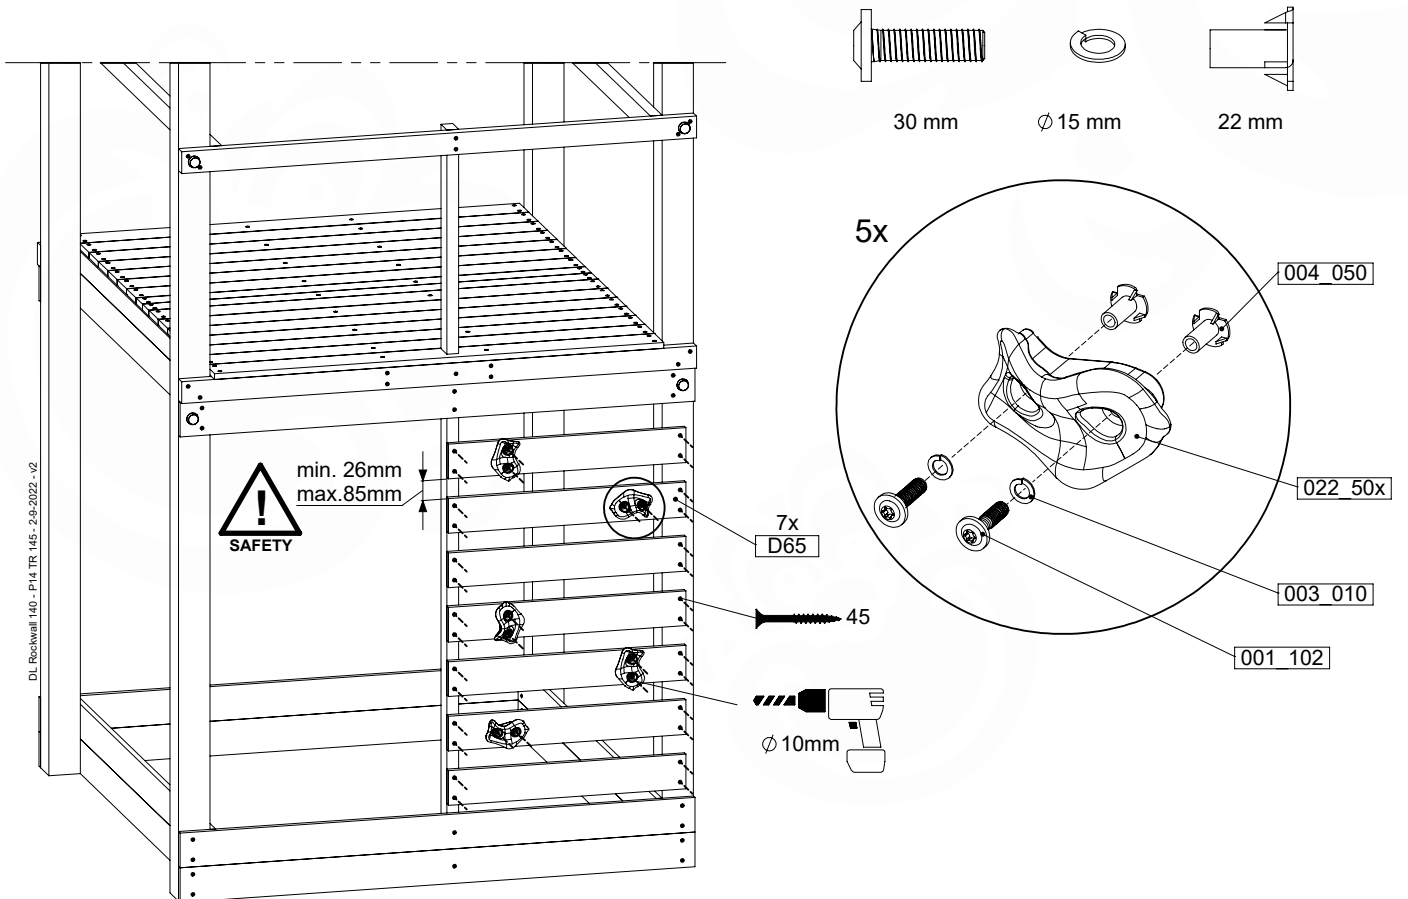

DL Rockwall 140 - P05 TR 145 - 2-9-2022 - v2

11-1

11-2

11-3

11-4

12 Ladder

LA23

| | PartNo | PartName | QTY. |
|---------------|---------|--------------------------------|------|
| Hardware pack | 001_404 | Stealth Screw 8x30 | 4 |
| | 002_219 | Gap Point Screw T25 - 5x30 | 4 |
| | 002_220 | Gap Point Screw T25 - 5x45 | 8 |
| | 002_223 | Gap Point Screw T25 - 5x80 | 4 |
| Other | 005_03x | Ladder Rung Y/B/G/R | 4 |
| | 005_522 | Connection Bracket Mini Market | 2 |
| | 022_835 | Rung Cap | 8 |
| | 120_102 | Handgrip set (complete 2x) | 1 |
| Timber | C70 | Beam 700 mm | 1 |
| | C150 | Beam 1500 mm | 2 |