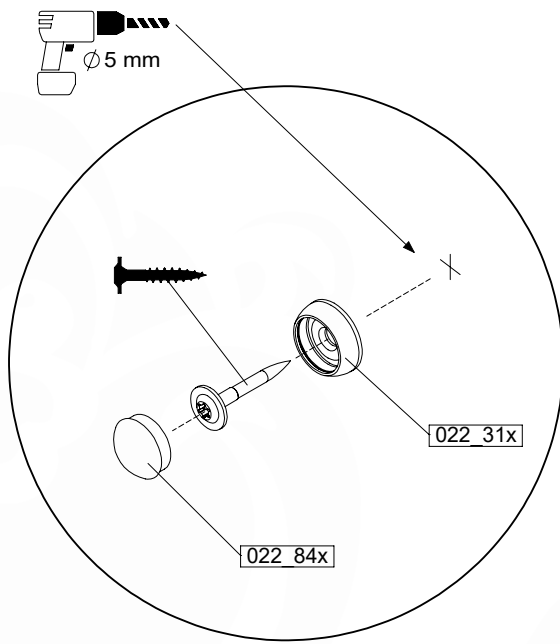

06 Playground Foundation

FD10

07 Base Tower

BT20

| | PartNo | PartName | QTY. |
|---------------|---------|----------------------------|------|
| Hardware pack | 001_406 | Stealth Screw 8x45 | 6 |
| | 001_417 | Stealth Screw 8x80 | 4 |
| | 002_220 | Gap Point Screw T25 - 5x45 | 135 |
| | 002_223 | Gap Point Screw T25 - 5x80 | 40 |
| Other | 007_001 | Ground-anchor | 2 |
| | 022_31x | bpc-base version 3 | 8 |
| | 022_84x | bpc cover | 8 |
| Timber | B270 | Post 90x90 L2700 | 4 |
| | C141 | Beam 1410 mm | 10 |
| | D123 | Board 1230 mm | 17 |
| | D141 | Board 1410 mm | 12 |

DL 146 Base Tower BT20 - P02 BT20 - 17-11-2021 - v1.0

07-1

07-2

DL 145 Base Tower BT20 - P04 BT20 - 17-11-2021 - v1.0

07-3

DL 145 Base Tower BT20 - P05 BT20 - 17-11-2021 - v1.0

07-4

08 Balustrade