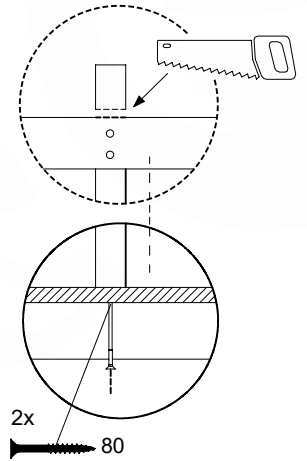

10 Balustrade

BL09

	PartNo	PartName	QTY.
Hardware pack	002_220	Gap Point Screw T25 - 5x45	12
	002_223	Gap Point Screw T25 - 5x80	4
Timber	C70	Beam 700 mm	1
	D65	Board 650 mm	3

10-1