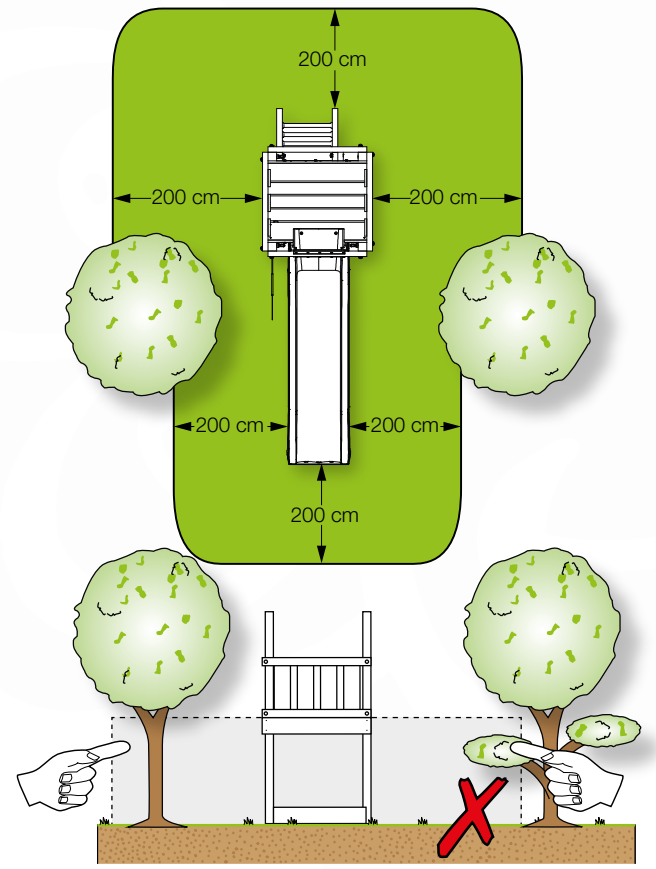

05 Safe Playground Planning

05-1

05-2

05-3

05-4

05-5