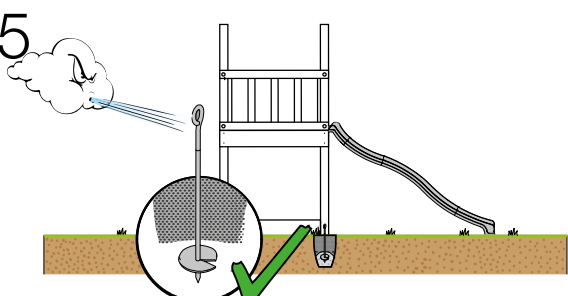

06 Playground Foundation

FD10

07 Base Tower

BT20

| | PartNo | PartName | QTY. |
|---------------|---------|----------------------------|------|
| Hardware pack | 001_406 | Stealth Screw 8x45 | 6 |
| | 001_417 | Stealth Screw 8x80 | 4 |
| | 002_220 | Gap Point Screw T25 - 5x45 | 135 |
| | 002_223 | Gap Point Screw T25 - 5x80 | 40 |
| Other | 007_001 | Ground-anchor | 2 |
| | 022_31x | bpc-base version 3 | 8 |
| | 022_84x | bpc cover | 8 |
| Timber | B270 | Post 90x90 L2700 | 4 |
| | C141 | Beam 1410 mm | 10 |
| | D123 | Board 1230 mm | 17 |
| | D141 | Board 1410 mm | 12 |