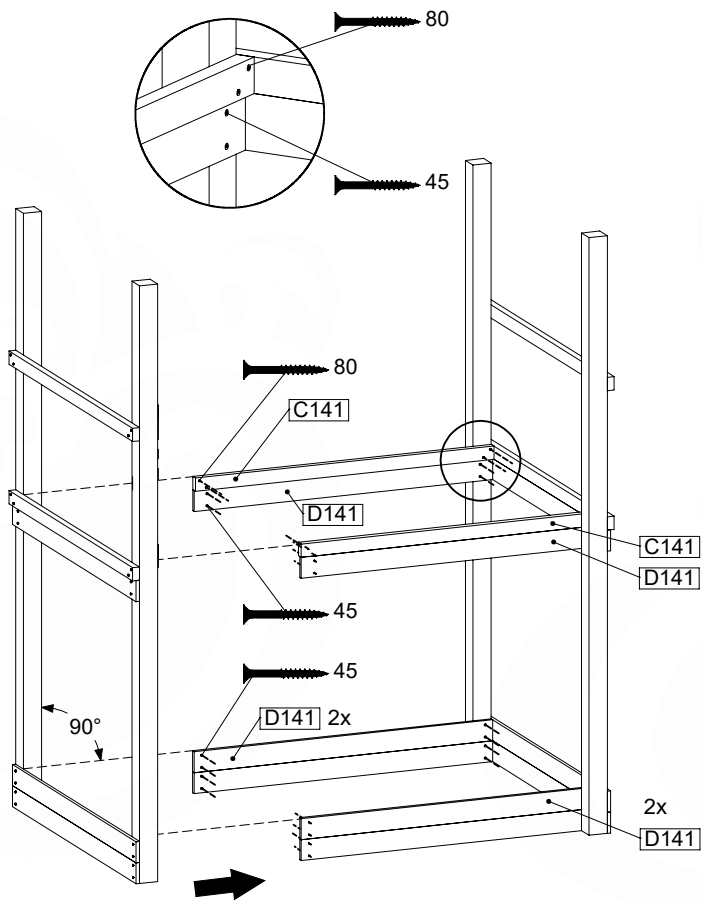

06 Playground Foundation

FD10

07 Base Tower

BT20

| | PartNo | PartName | QTY. |
|---------------|---------|----------------------------|------|
| Hardware pack | 001_406 | Stealth Screw 8x45 | 6 |
| | 001_417 | Stealth Screw 8x80 | 4 |
| | 002_220 | Gap Point Screw T25 - 5x45 | 135 |
| | 002_223 | Gap Point Screw T25 - 5x80 | 40 |
| Other | 007_001 | Ground-anchor | 2 |
| | 022_31x | bpc-base version 3 | 8 |
| | 022_84x | bpc cover | 8 |
| Timber | B270 | Post 90x90 L2700 | 4 |
| | C141 | Beam 1410 mm | 10 |
| | D123 | Board 1230 mm | 17 |
| | D141 | Board 1410 mm | 12 |

DL 146 Base Tower BT20 - P02 BT20 - 17-11-2021 - v1.0

07-1

07-2

DL 145 Base Tower BT20 - P04 BT20 - 17-11-2021 - v1.0

07-3

DL 145 Base Tower BT20 - P05 BT20 - 17-11-2021 - v1.0

07-4

08 Balustrade