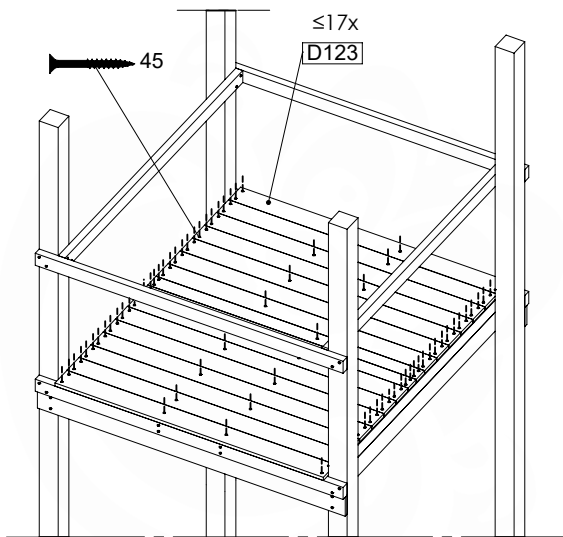

06 Playground Foundation

FD10

07 Base Tower

BT20

| | PartNo | PartName | QTY. |
|---------------|---------|----------------------------|------|
| Hardware pack | 001_406 | Stealth Screw 8x45 | 6 |
| | 001_417 | Stealth Screw 8x80 | 4 |
| | 002_220 | Gap Point Screw T25 - 5x45 | 135 |
| | 002_223 | Gap Point Screw T25 - 5x80 | 40 |
| Other | 007_001 | Ground-anchor | 2 |
| | 022_31x | bpc-base version 3 | 8 |
| | 022_84x | bpc cover | 8 |
| Timber | B270 | Post 90x90 L2700 | 4 |
| | C141 | Beam 1410 mm | 10 |
| | D123 | Board 1230 mm | 17 |
| | D141 | Board 1410 mm | 12 |

DL 146 Base Tower BT20 - P02 BT20 - 17-11-2021 - v1.0

07-1

07-2

DL 145 Base Tower BT20 - P04 BT20 - 17-11-2021 - v1.0

07-3

DL 145 Base Tower BT20 - P05 BT20 - 17-11-2021 - v1.0

07-4

08 Balustrade

BL05

Balustrade 140 - P02 U - 14/01/2022 - v1.0

| | PartNo | PartName | QTY. |
|---------------|---------|----------------------------|------|
| Hardware pack | 002_220 | Gap Point Screw T25 - 5x45 | 28 |
| Timber | D65 | Board 650 mm | 7 |