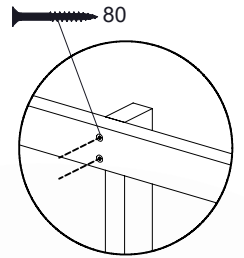

16-1

DL_Fireman's Pole 70 - P07 UR - 6-4-2022 - v1

80

Fireman's Pole (201_275)
040_335 Part 2

17 Accessories

AC01

(194_119)

	PartNo	PartName	QTY.
Hardware Pack 100_617	001_406	Stealth Screw 8x45	1
	002_041	Dome head screw 4.5 x 20 mm	3
	002_042	Dome head screw 3.5 x 13mm	4
	002_219	Gap Point Screw T25 - 5x30	2
Other	022_300	Steering Wheel	1
	022_800	Rail P/T 105	1
	022_910	Sandpad	1
	103_901	Logo ID Plate	1
	104_107	Tool Set Climbing Units	1
	120_024	Tower Flag	1
	122_302	Telescope	1

Accessory set - P02 - 29-9-2021 - v4