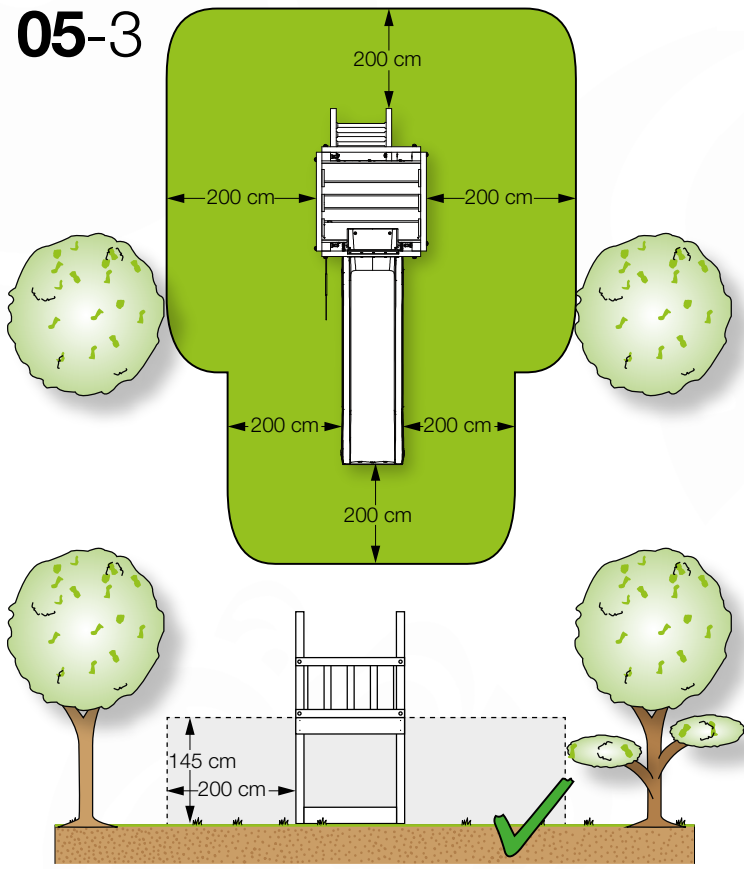

05 Safe Playground Planning

05-1

05-2

05-3

05-4

05-5