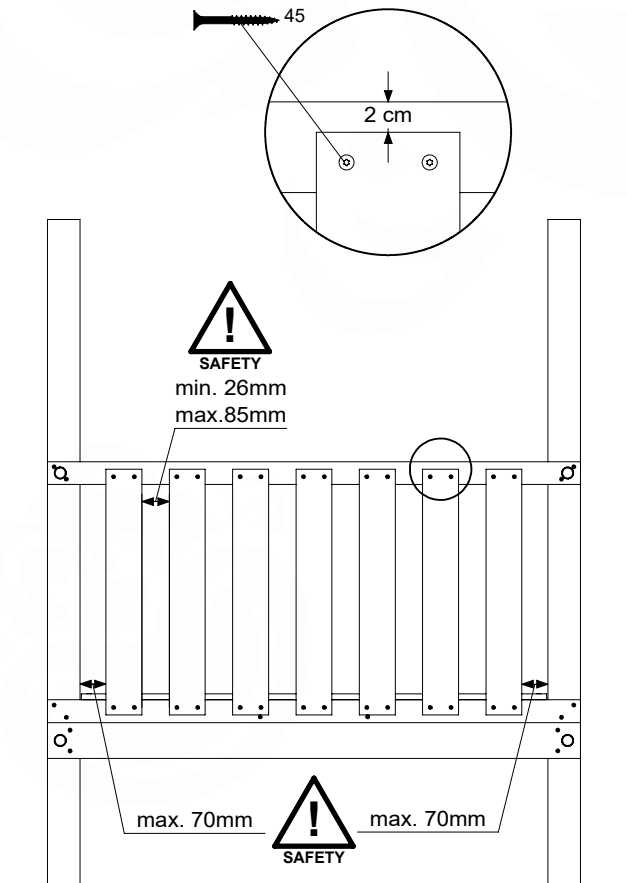

09 Balustrade

BL06

	PartNo	PartName	QTY.
Hardware pack	002_220	Gap Point Screw T25 - 5x45	28
Timber	D65	Board 650 mm	7

Balustrade 140 - P03 T - 14/01/2022 - v1.0

09-1

Balustrade 140 - P05 T - 14/01/2022 - v1.0