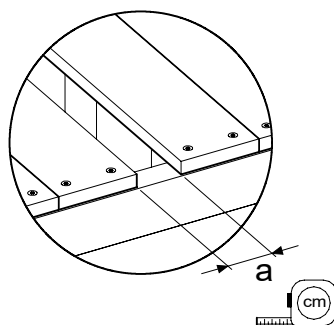

06 Playground Foundation

FD10

07 Base Tower

BT20

| | PartNo | PartName | QTY. |
|---------------|---------|----------------------------|------|
| Hardware pack | 001_406 | Stealth Screw 8x45 | 6 |
| | 001_417 | Stealth Screw 8x80 | 4 |
| | 002_220 | Gap Point Screw T25 - 5x45 | 135 |
| | 002_223 | Gap Point Screw T25 - 5x80 | 40 |
| Other | 007_001 | Ground-anchor | 2 |
| | 022_31x | bpc-base version 3 | 8 |
| | 022_84x | bpc cover | 8 |
| Timber | B270 | Post 90x90 L2700 | 4 |
| | C141 | Beam 1410 mm | 10 |
| | D123 | Board 1230 mm | 17 |
| | D141 | Board 1410 mm | 12 |

DL 146 Base Tower BT20 - P02 BT20 - 17-11-2021 - v1.0

07-1

07-2

DL 145 Base Tower BT20 - P04 BT20 - 17-11-2021 - v1.0

07-3

DL 145 Base Tower BT20 - P05 BT20 - 17-11-2021 - v1.0

07-4

08 Balustrade