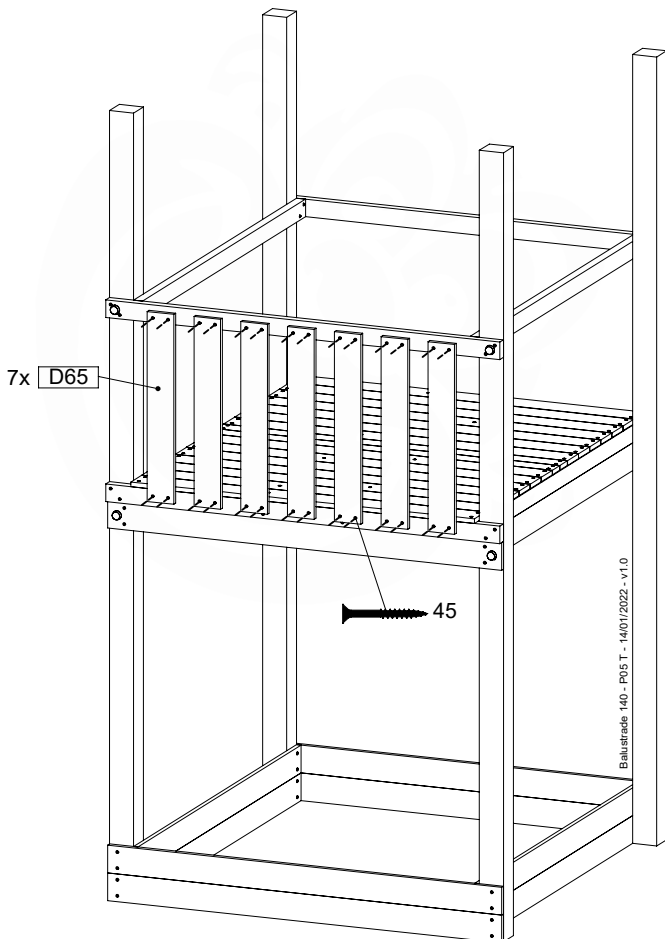

DL 146 Base Tower BT20 - P02 BT20 - 17-11-2021 - v1.0

07-1

07-2

DL 145 Base Tower BT20 - P04 BT20 - 17-11-2021 - v1.0

07-3

DL 145 Base Tower BT20 - P05 BT20 - 17-11-2021 - v1.0

07-4

08 Balustrade

BL05

Balustrade 140 - P02 U - 14/01/2022 - v1.0

| | PartNo | PartName | QTY. |
|---------------|---------|----------------------------|------|
| Hardware pack | 002_220 | Gap Point Screw T25 - 5x45 | 28 |
| Timber | D65 | Board 650 mm | 7 |

08-1

09 Balustrade

BL06

| | PartNo | PartName | QTY. |
|---------------|---------|----------------------------|------|
| Hardware pack | 002_220 | Gap Point Screw T25 - 5x45 | 28 |
| Timber | D65 | Board 650 mm | 7 |

Balustrade 140 - P03 T - 14/01/2022 - v1.0

09-1

Balustrade 140 - P05 T - 14/01/2022 - v1.0

10 Balustrade

BL09

| | PartNo | PartName | QTY. |
|---------------|---------|----------------------------|------|
| Hardware pack | 002_220 | Gap Point Screw T25 - 5x45 | 12 |
| | 002_223 | Gap Point Screw T25 - 5x80 | 4 |
| Timber | C70 | Beam 700 mm | 1 |
| | D65 | Board 650 mm | 3 |