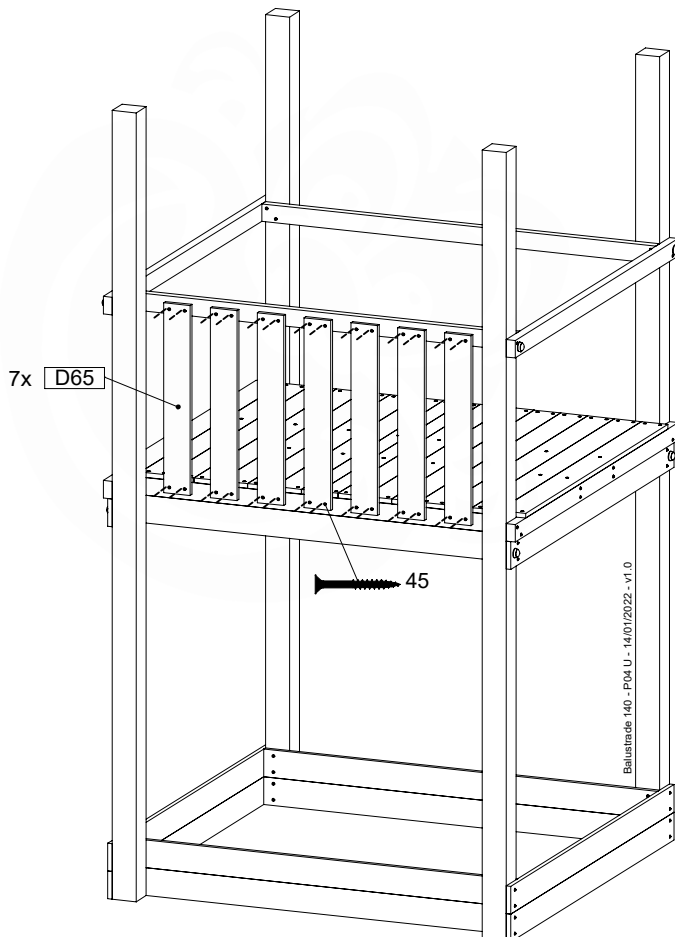

08 Balustrade

BL05

Balustrade 140 - P02 U - 14/01/2022 - v1.0

	PartNo	PartName	QTY.
Hardware pack	002_220	Gap Point Screw T25 - 5x45	28
Timber	D65	Board 650 mm	7

08-1