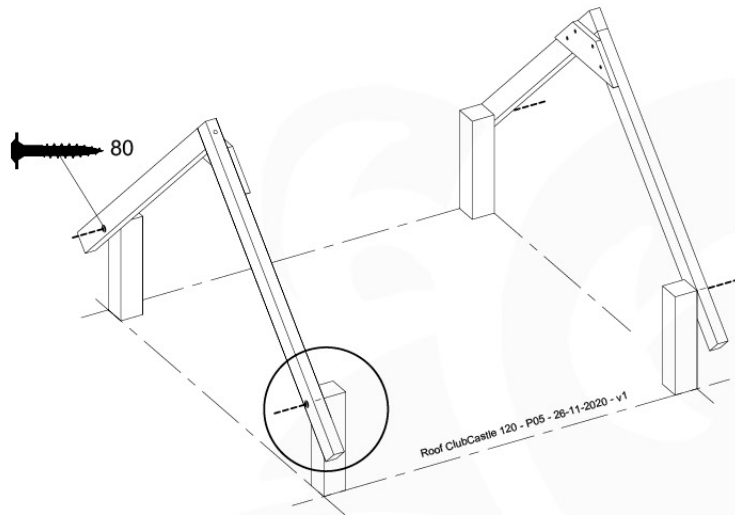

08-2

Roof ClubCastle 120 - P05 - 26-11-2020 - v1