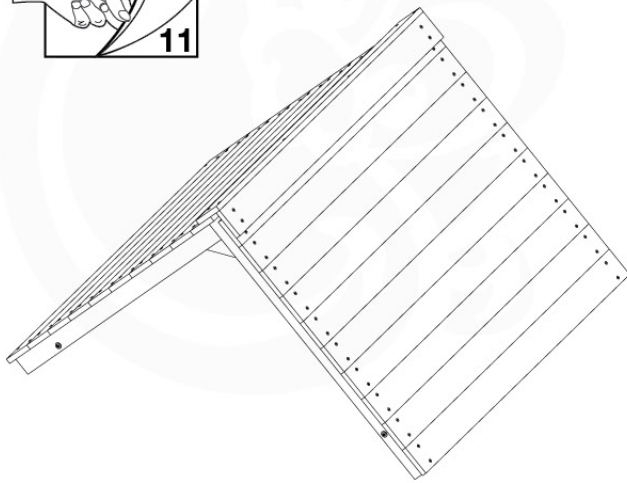

07 Roof

Club

08