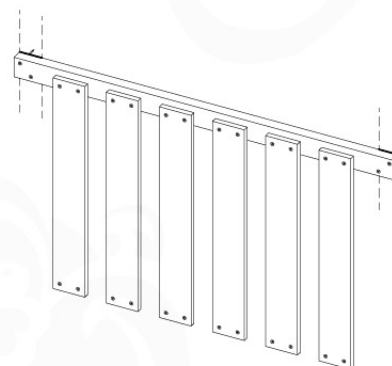

PartNo	PartName	QTY.
Hardware Pack	002_220	Gap Point Screw T25 - 5x45	24
	002_223	Gap Point Screw T25 - 5x80	4
Timber	C114	Beam 1140 mm	1
	D65	Board 650 mm	6

Balustrade 120 - P04 U - 30-11-2020 - v1.0