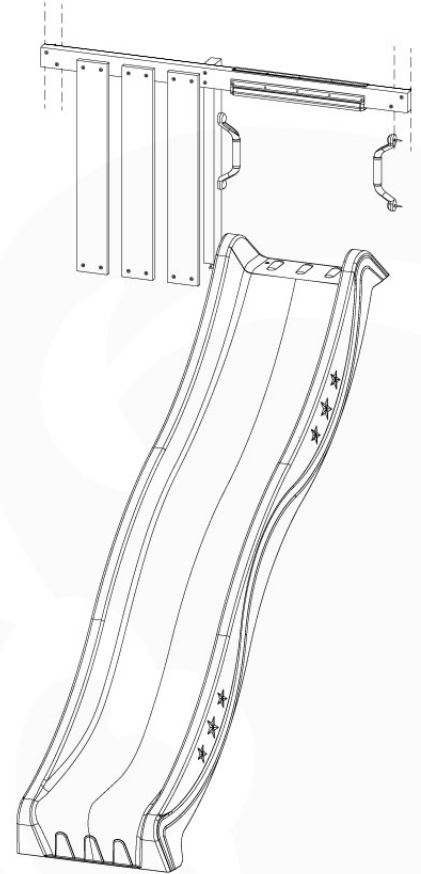

14 Slide Set

SL09

	PartNo	PartName	QTY.
Hardware Pack	000_101	Nail Pan Head	10
	002_220	Gap Point Screw T25 - 5x45	16
	002_223	Gap Point Screw T25 - 5x80	8
	002_308	Gap Point Screw T25 - 5x20	2
Other	120_102	Handgrip set (complete 2x)	1
	123_200	Bumperpad	1
	324_xxx 334_xxx	Wavy Star Slide XL 2200 mm / Wavy Star Slide XXL 2650 mm	1
Timber	C70	Beam 700 mm	1
	C114	Beam 1140 mm	1
	D65	Board 650 mm	3