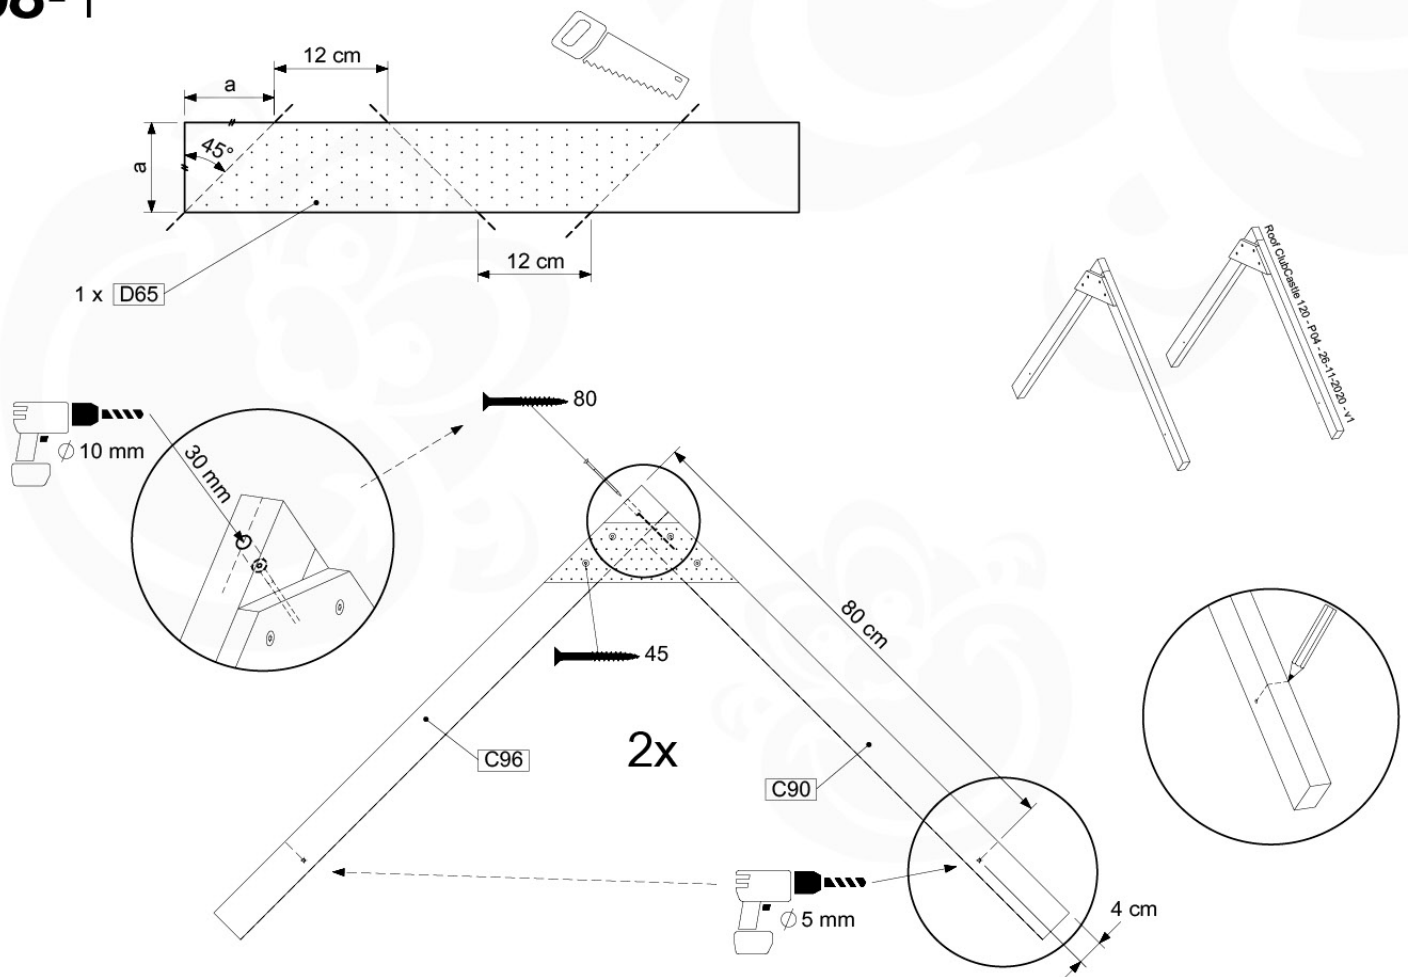

08 Roof Club

RF08

	PartNo	PartName	QTY.
Hardware Pack	001_417	Stealth Screw 8x80	4
	002_220	Gap Point Screw T25 - 5x45	100
	002_223	Gap Point Screw T25 - 5x80	8
Timber	C90	Beam 900 mm	2
	C96	Beam L=(900+beamheight) mm	2
	D65	Board 650 mm	1
	D127	Board 1270 mm	18-24

08-1