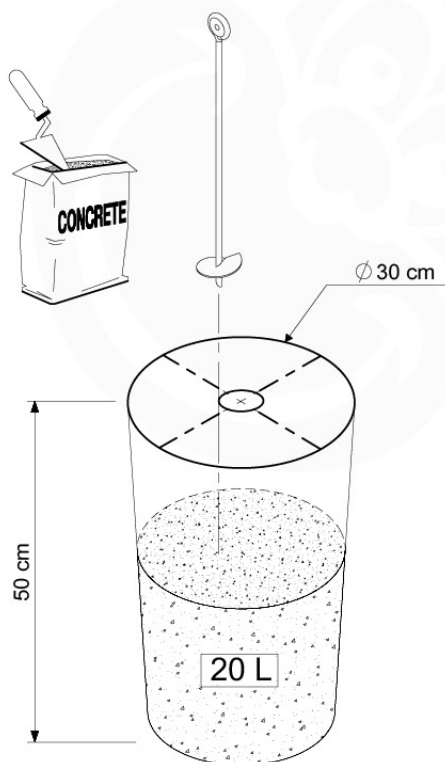

03 Playground Foundation

FD05

03-1

Foundation Plan - P07 - 27-11-2020 - v3

03-2

Foundation Plan - P06 - 27-11-2020 - v3