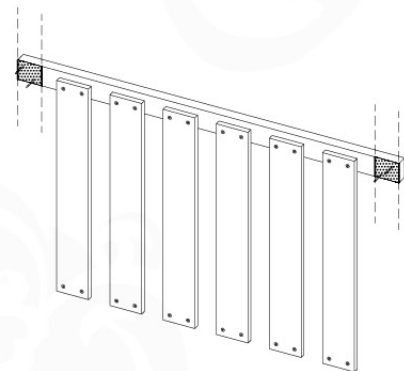

PartNo	PartName	QTY.
Hardware Pack	002_220	Gap Point Screw T25 - 5x45	24
	002_223	Gap Point Screw T25 - 5x80	4
Timber	C114	Beam 1140 mm	1
	D65	Board 650 mm	6

Balustrade 120 - P02 U - 30-11-2020 - v1.0