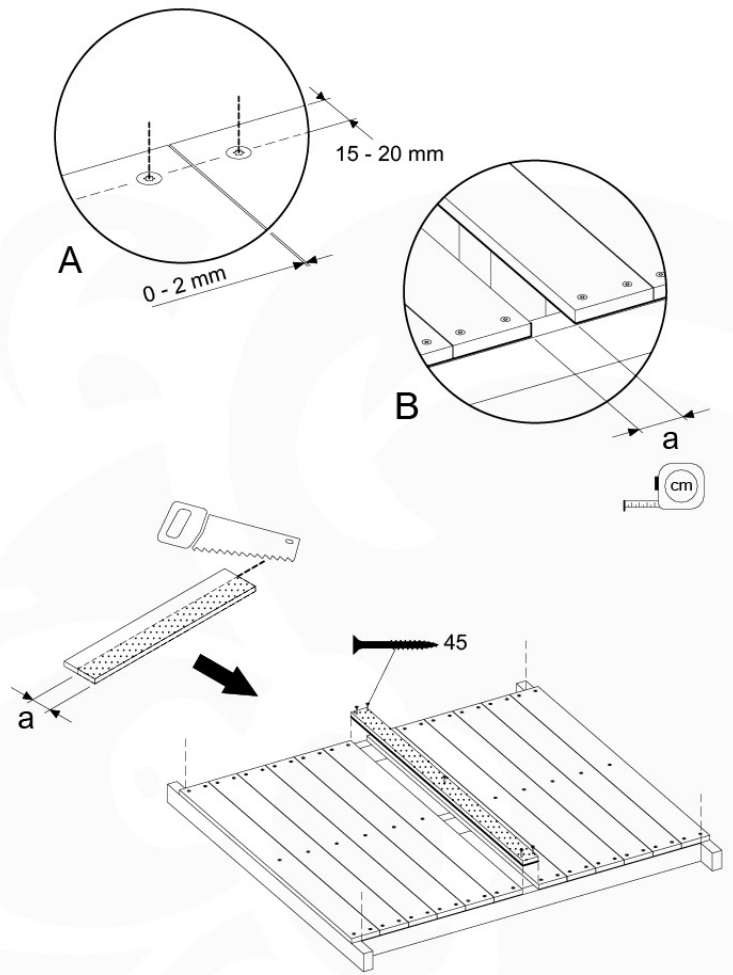

04-4

05 Balustrade (1x)

BL03