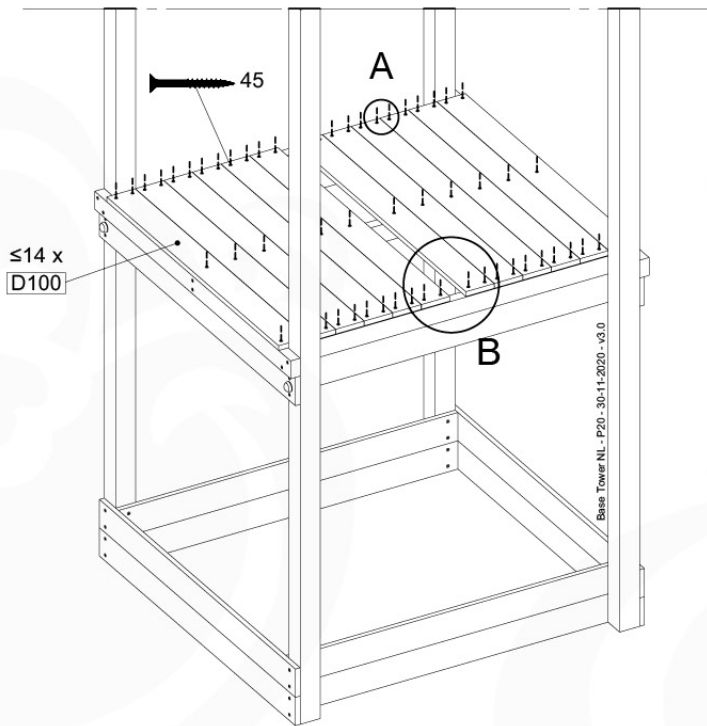

Foundation Plan - P06 - 27-11-2020 - v3

04 Base Tower

BT11

	PartNo	PartName	QTY.
Hardware Pack	001_406	Stealth Screw 8x45	10
	002_220	Gap Point Screw T25 - 5x45	118
	002_223	Gap Point Screw T25 - 5x80	20
Other	007_001	Ground-anchor	2
Hardware Pack	022_31x	bpc-base version 3	8
	022_84x	bpc cover	8
Timber	A240	Post 70x70 L2400	4
	C114	Beam 1140 mm	5
	D100	Board 1000 mm	11-14
	D114	Board 1140 mm	12

Base Tower NL - P06 - BT11 - 30-11-2020 - v3.0

04-1

04-2

04-3

04-4

05 Balustrade (1x)

BL03

	PartNo	PartName	QTY.
Hardware Pack	002_220	Gap Point Screw T25 - 5x45	24
	002_223	Gap Point Screw T25 - 5x80	4
Timber	C114	Beam 1140 mm	1
	D65	Board 650 mm	6