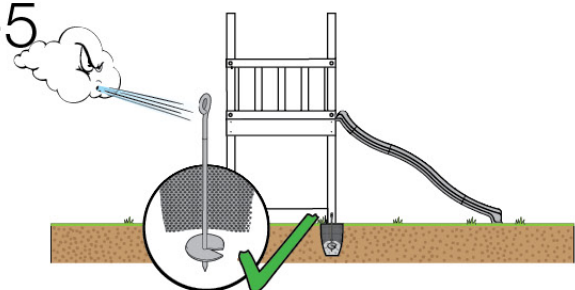

02 Safe Playground

02-1

02-2

02-3

02-4

02-5