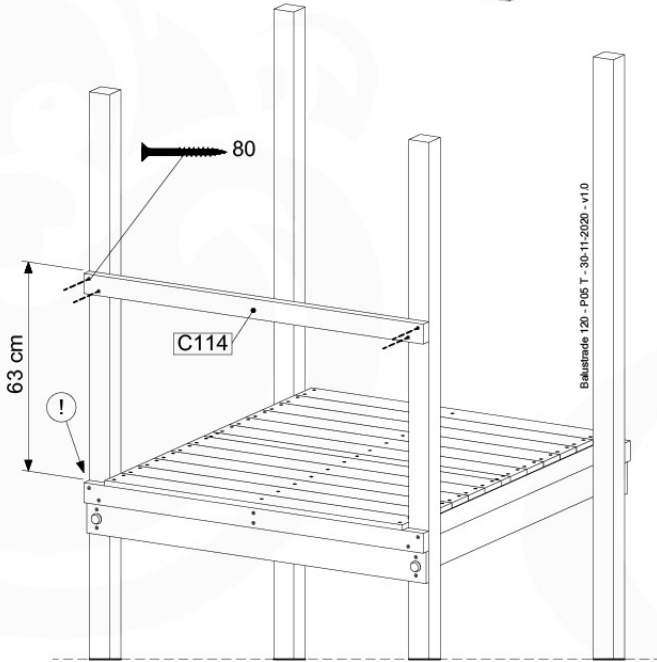

06-1

07 Roof

Club

Castle