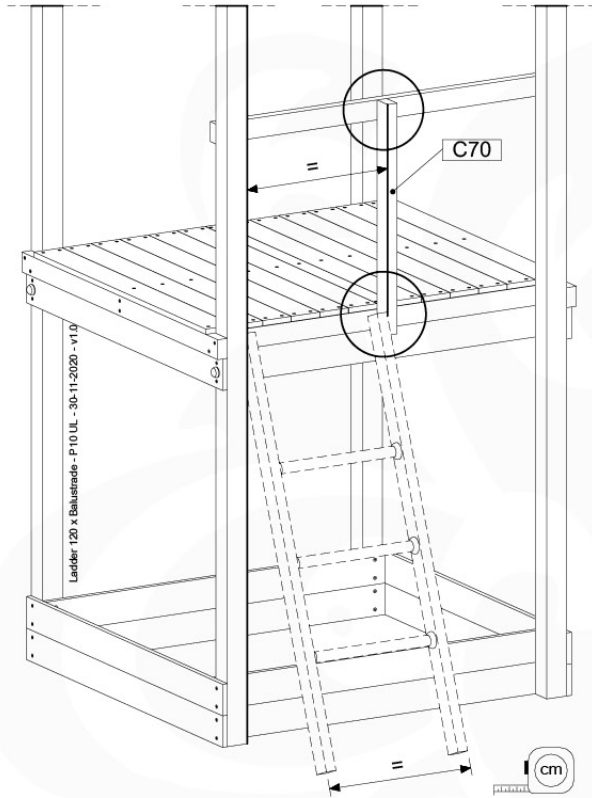

Ladder 120x Bakstrade - P02 UL - 30-11-2020 - v1.0

10-1

10-2

10-3

10-4

10-5

11 Swing Frame / Climb Frame

12

+

12

1-Swing frame / 2-Swing frame
457_101
457_102

+

12

1-Climb frame / 2-Climb frame
457_105
457_106

12 Ground Anchors

GA05