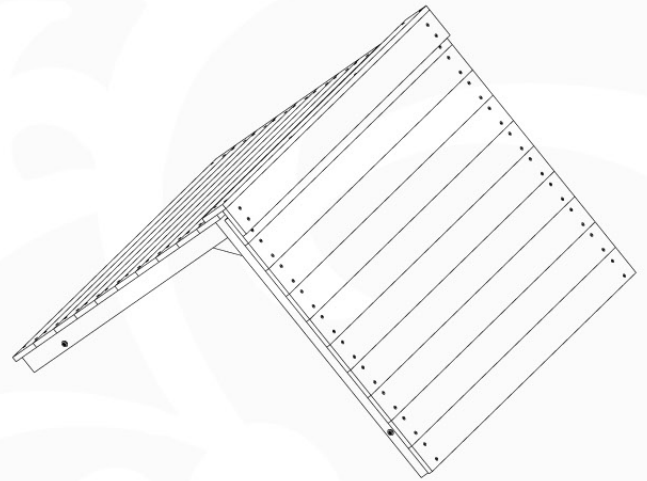

08 Roof Club

RF08