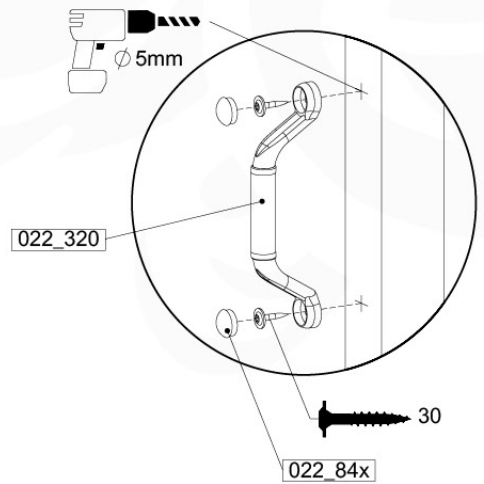

14-2

min. 26 mm
max. 65 mm

14-3