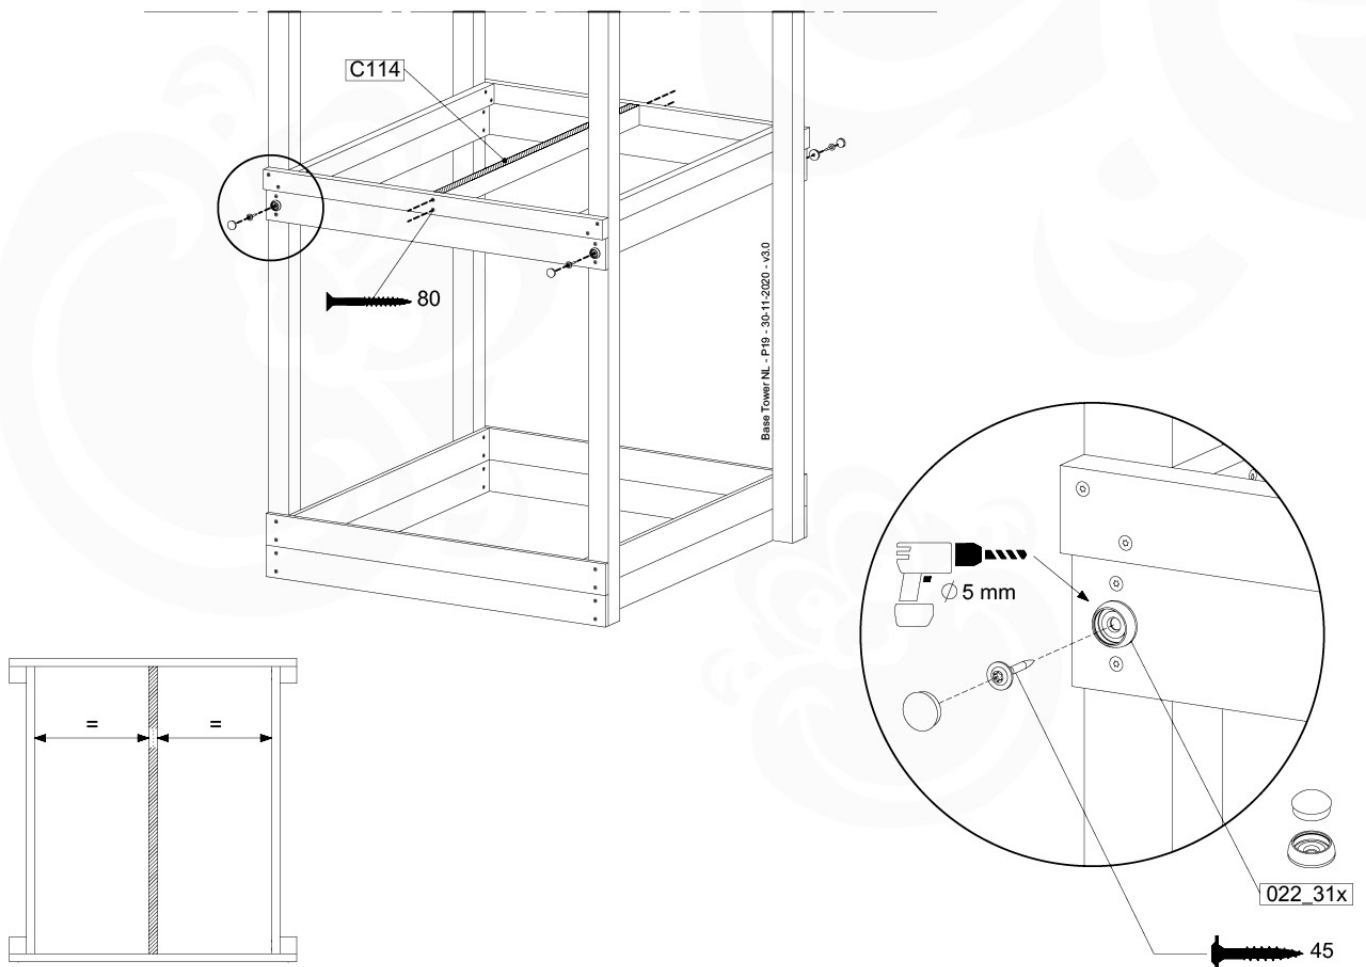

Foundation Plan - P06 - 27-11-2020 - v3

04 Base Tower

BT11

	PartNo	PartName	QTY.
Hardware Pack	001_406	Stealth Screw 8x45	10
	002_220	Gap Point Screw T25 - 5x45	118
	002_223	Gap Point Screw T25 - 5x80	20
Other	007_001	Ground-anchor	2
Hardware Pack	022_31x	bpc-base version 3	8
	022_84x	bpc cover	8
Timber	A240	Post 70x70 L2400	4
	C114	Beam 1140 mm	5
	D100	Board 1000 mm	11-14
	D114	Board 1140 mm	12

Base Tower NL - P06 - BT11 - 30-11-2020 - v3.0

04-1

04-2

04-3

04-4

05 Balustrade (1x)

BL03

	PartNo	PartName	QTY.
Hardware Pack	002_220	Gap Point Screw T25 - 5x45	24
	002_223	Gap Point Screw T25 - 5x80	4
Timber	C114	Beam 1140 mm	1
	D65	Board 650 mm	6

Balustrade 120 - P02 U - 30-11-2020 - v1.0

05-1

06 Balustrade (1x)

BL04

	PartNo	PartName	QTY.
Hardware Pack	002_220	Gap Point Screw T25 - 5x45	24
	002_223	Gap Point Screw T25 - 5x80	4
Timber	C114	Beam 1140 mm	1
	D65	Board 650 mm	6