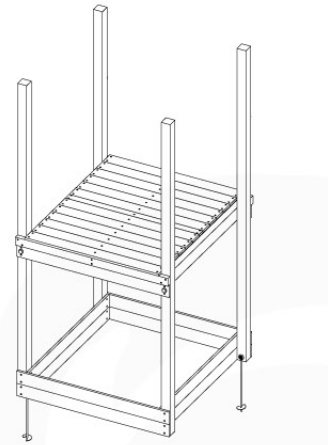

+

12

1-Swing frame / 2-Swing frame
457_101
457_102

+

12

1-Climb frame / 2-Climb frame
457_105
457_106

12 Ground Anchors

GA05

Parts:
Hardware Package Tower →

Ground Anchors 120 - P02 - 27-11-2020 - v1

12-1

12-2

40 L / 80 kg

24h

13 Add-on

Wavy Star Slide XL