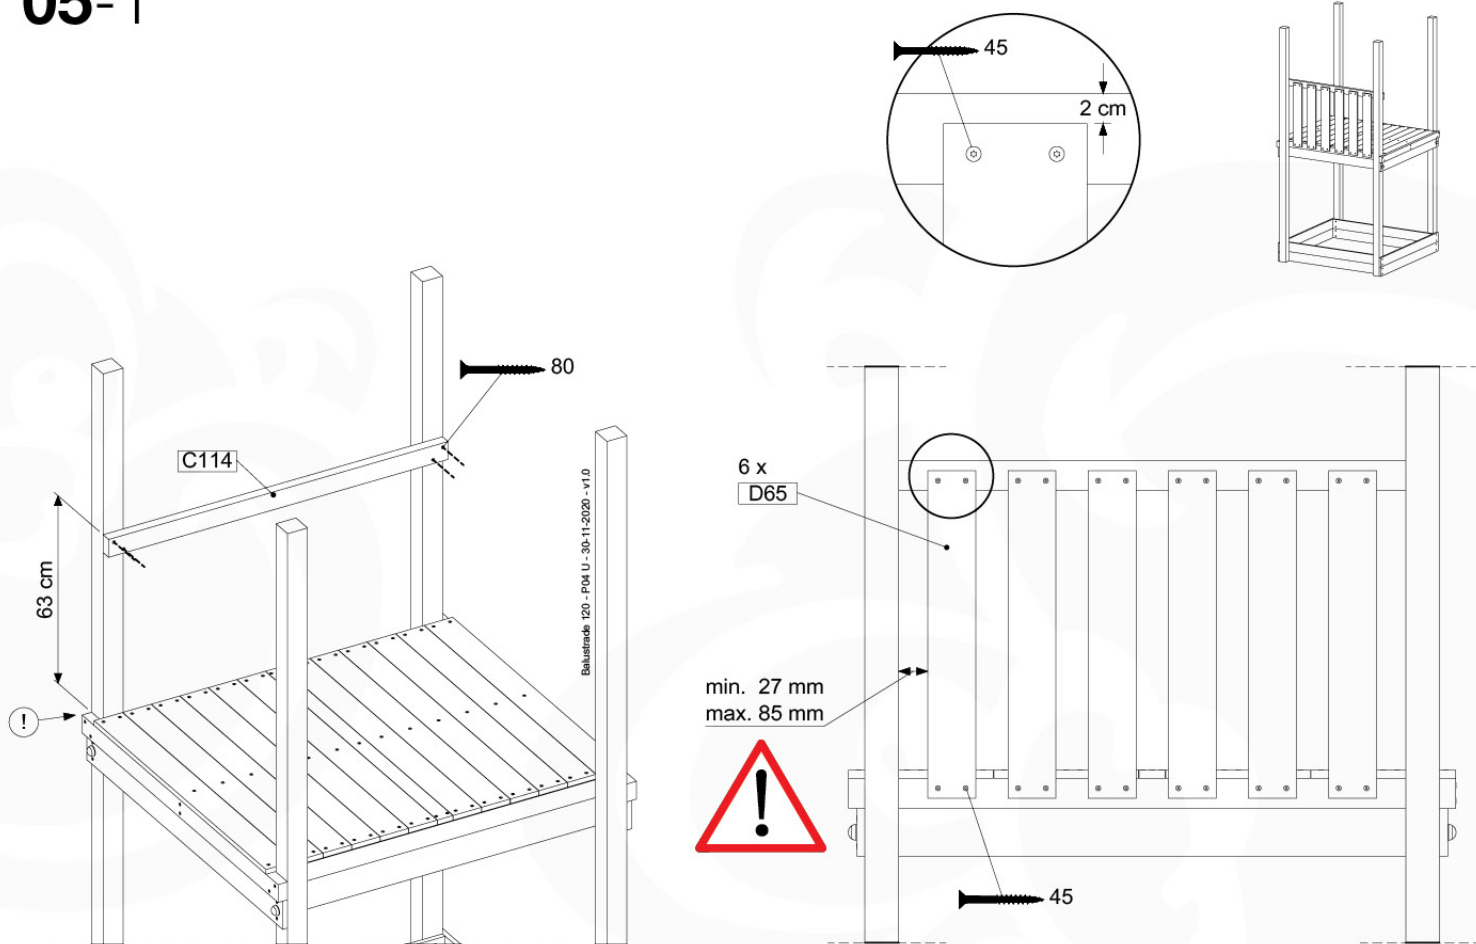

Foundation Plan - P06 - 27-11-2020 - v3

04 Base Tower

BT11

	PartNo	PartName	QTY.
Hardware Pack	001_406	Stealth Screw 8x45	10
	002_220	Gap Point Screw T25 - 5x45	118
	002_223	Gap Point Screw T25 - 5x80	20
Other	007_001	Ground-anchor	2
Hardware Pack	022_31x	bpc-base version 3	8
	022_84x	bpc cover	8
Timber	A240	Post 70x70 L2400	4
	C114	Beam 1140 mm	5
	D100	Board 1000 mm	11-14
	D114	Board 1140 mm	12

Base Tower NL - P06 - BT11 - 30-11-2020 - v3.0

04-1

04-2

04-3

04-4

05 Balustrade (1x)

BL03

	PartNo	PartName	QTY.
Hardware Pack	002_220	Gap Point Screw T25 - 5x45	24
	002_223	Gap Point Screw T25 - 5x80	4
Timber	C114	Beam 1140 mm	1
	D65	Board 650 mm	6

Balustrade 120 - P02 U - 30-11-2020 - v1.0

05-1

06 Balustrade (1x)

BL04

	PartNo	PartName	QTY.
Hardware Pack	002_220	Gap Point Screw T25 - 5x45	24
	002_223	Gap Point Screw T25 - 5x80	4
Timber	C114	Beam 1140 mm	1
	D65	Board 650 mm	6