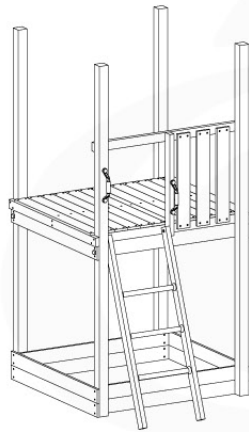

Ladder 120x Bakstrade - P02 UL - 30-11-2020 - v1.0

10-1

10-2

10-3

10-4

10-5

11 Swing Frame / Climb Frame

12

+

12

1-Swing frame / 2-Swing frame
457_101
457_102

+

12

1-Climb frame / 2-Climb frame
457_105
457_106

12 Ground Anchors

GA05