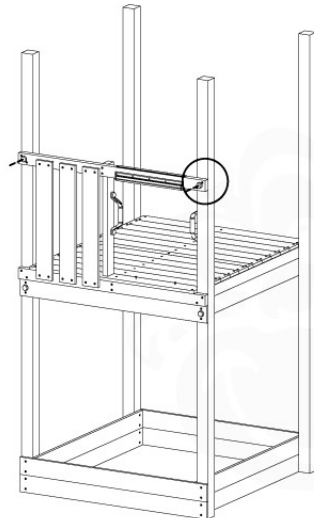

14-2

min. 26 mm
max. 65 mm

14-3