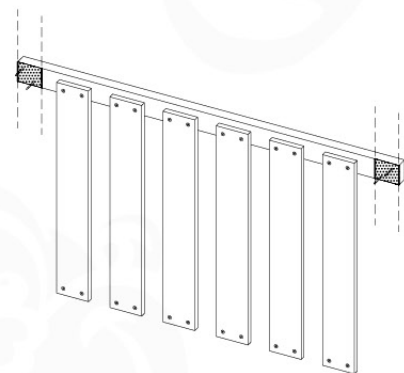

Foundation Plan - P06 - 27-11-2020 - v3

04 Base Tower

BT11

	PartNo	PartName	QTY.
Hardware Pack	001_406	Stealth Screw 8x45	10
	002_220	Gap Point Screw T25 - 5x45	118
	002_223	Gap Point Screw T25 - 5x80	20
Other	007_001	Ground-anchor	2
Hardware Pack	022_31x	bpc-base version 3	8
	022_84x	bpc cover	8
Timber	A240	Post 70x70 L2400	4
	C114	Beam 1140 mm	5
	D100	Board 1000 mm	11-14
	D114	Board 1140 mm	12

Base Tower NL - P06 - BT11 - 30-11-2020 - v3.0

04-1

04-2

04-3

04-4

05 Balustrade (1x)

BL03

	PartNo	PartName	QTY.
Hardware Pack	002_220	Gap Point Screw T25 - 5x45	24
	002_223	Gap Point Screw T25 - 5x80	4
Timber	C114	Beam 1140 mm	1
	D65	Board 650 mm	6