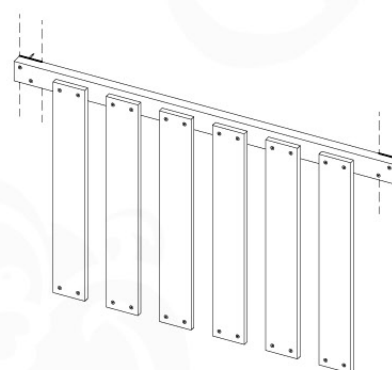

PartNo	PartName	QTY.
Hardware Pack	002_220	Gap Point Screw T25 - 5x45	24
	002_223	Gap Point Screw T25 - 5x80	4
Timber	C114	Beam 1140 mm	1
	D65	Board 650 mm	6

Balustrade 120 - P04 U - 30-11-2020 - v1.0