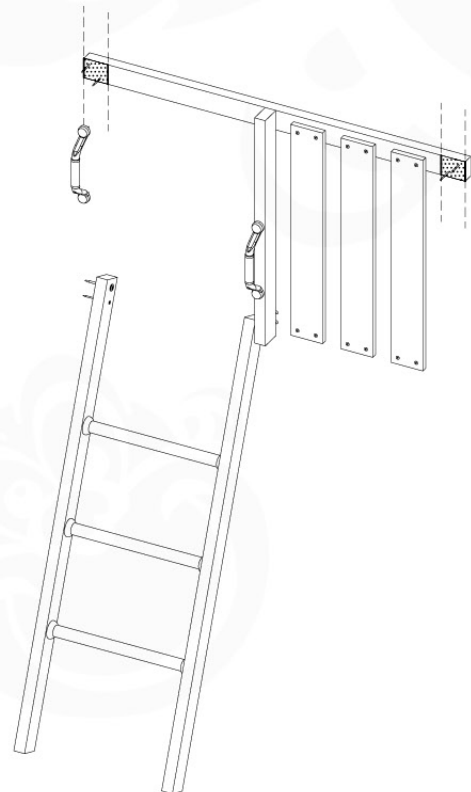

10 Ladder

LA11

	PartNo	PartName	QTY.
Hardware Pack	001_411	Stealth Screw 8x60	2
	001_417	Stealth Screw 8x80	1
	002_220	Gap Point Screw T25 - 5x45	22
	002_223	Gap Point Screw T25 - 5x80	9
Other	005_03x	Ladder Rung Y/B/G/R	3
	022_835	Rung Cap	6
	120_102	Handgrip set (complete 2x)	1
Timber	C70	Beam 700 mm	1
	C114	Beam 1140 mm	1
	C130	Beam 1300 mm	2
	D65	Board 650 mm	3