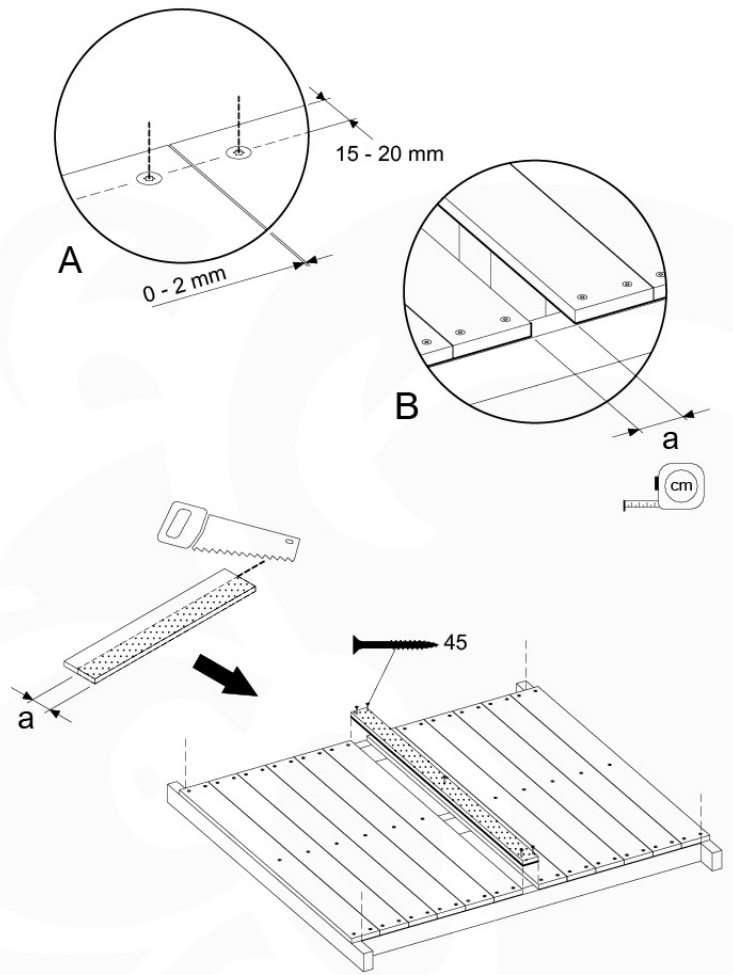

Foundation Plan - P06 - 27-11-2020 - v3

04 Base Tower

BT11

	PartNo	PartName	QTY.
Hardware Pack	001_406	Stealth Screw 8x45	10
	002_220	Gap Point Screw T25 - 5x45	118
	002_223	Gap Point Screw T25 - 5x80	20
Other	007_001	Ground-anchor	2
Hardware Pack	022_31x	bpc-base version 3	8
	022_84x	bpc cover	8
Timber	A240	Post 70x70 L2400	4
	C114	Beam 1140 mm	5
	D100	Board 1000 mm	11-14
	D114	Board 1140 mm	12

Base Tower NL - P06 - BT11 - 30-11-2020 - v3.0

04-1

04-2

04-3

04-4

05 Balustrade (1x)

BL03

	PartNo	PartName	QTY.
Hardware Pack	002_220	Gap Point Screw T25 - 5x45	24
	002_223	Gap Point Screw T25 - 5x80	4
Timber	C114	Beam 1140 mm	1
	D65	Board 650 mm	6

Balustrade 120 - P02 U - 30-11-2020 - v1.0

05-1

06 Balustrade (1x)

BL04

	PartNo	PartName	QTY.
Hardware Pack	002_220	Gap Point Screw T25 - 5x45	24
	002_223	Gap Point Screw T25 - 5x80	4
Timber	C114	Beam 1140 mm	1
	D65	Board 650 mm	6