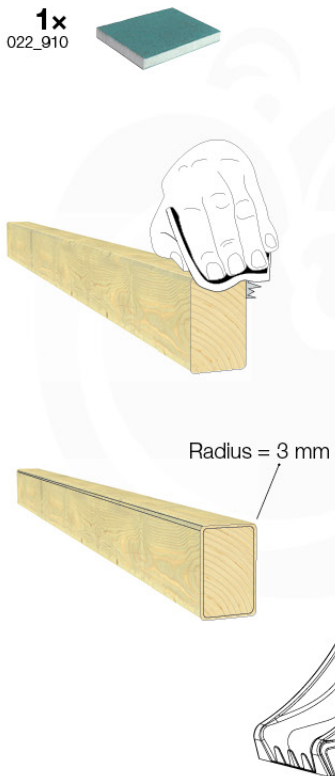

SlideFP 120 x Ballastende - F33 FFTR - 27-11-2020 - v1.0

15-1

15-2

16 Accessories

AC01

(194_119)

	PartNo	PartName	QTY.
Hardware Pack 100_617	001_406	Stealth Screw 8x45	1
	002_041	Dome head screw 4.5 x 20 mm	3
	002_042	Dome head screw 3.5 x 13mm	4
	002_219	Gap Point Screw T25 - 5x30	2
	022_84x	bpc cover	1
Other	022_300	Steering Wheel	1
	022_800	Rail P/T 105	1
	022_910	Sandpad	1
	103_901	Logo ID Plate	1
	104_107	Tool Set Climbing Units	1
	120_024	Tower Flag	1
	122_302	Telescope	1

Accessory ref. - P02 - 18-11-2020 - v3

16-1

16-2

Accessory ref. - P03 - 18-11-2020 - v3

16-3

16-4

Accessory set - P04 - 16-11-2020 - v3

16-5