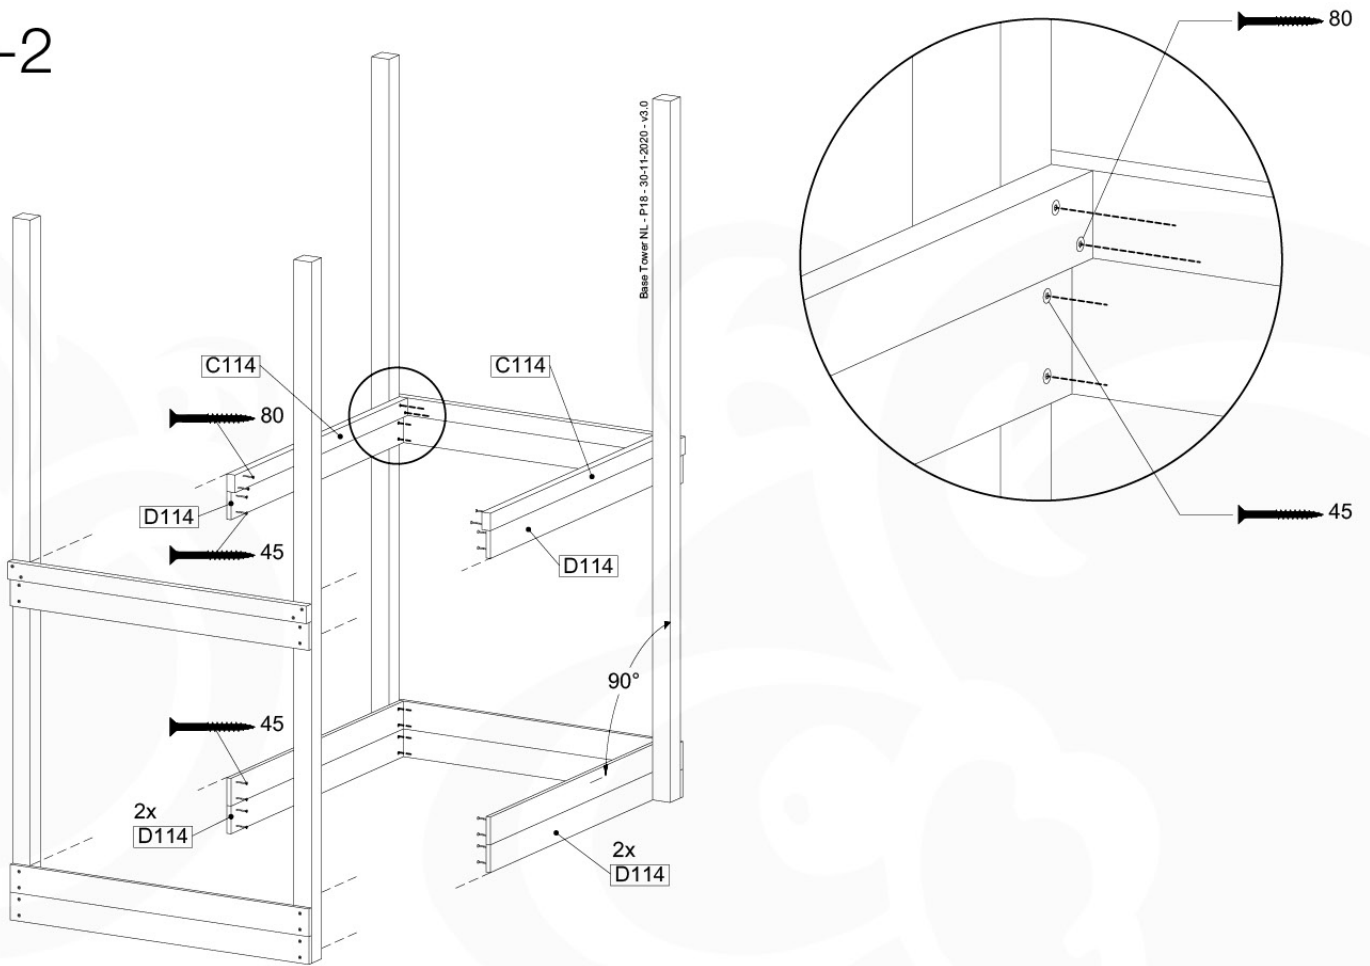

Foundation Plan - P06 - 27-11-2020 - v3

04 Base Tower

BT11

	PartNo	PartName	QTY.
Hardware Pack	001_406	Stealth Screw 8x45	10
	002_220	Gap Point Screw T25 - 5x45	118
	002_223	Gap Point Screw T25 - 5x80	20
Other	007_001	Ground-anchor	2
Hardware Pack	022_31x	bpc-base version 3	8
	022_84x	bpc cover	8
Timber	A240	Post 70x70 L2400	4
	C114	Beam 1140 mm	5
	D100	Board 1000 mm	11-14
	D114	Board 1140 mm	12

Base Tower NL - P06 - BT11 - 30-11-2020 - v3.0

04-1

04-2

04-3

04-4

05 Balustrade (1x)

BL03

	PartNo	PartName	QTY.
Hardware Pack	002_220	Gap Point Screw T25 - 5x45	24
	002_223	Gap Point Screw T25 - 5x80	4
Timber	C114	Beam 1140 mm	1
	D65	Board 650 mm	6