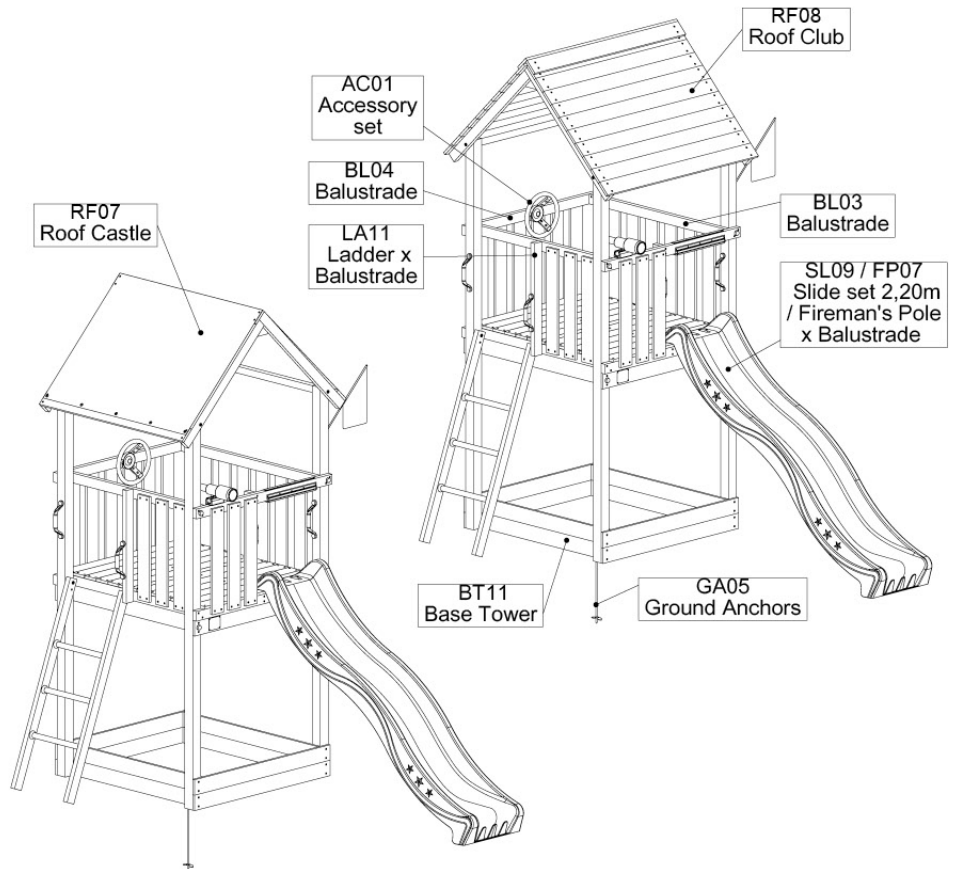

Part 2

Assembly

Instructions

Jungle Club 2.1 &

801_130

Jungle Castle 2.1

801_131

AK120125 info - 809 - 30-11-2020 - v1