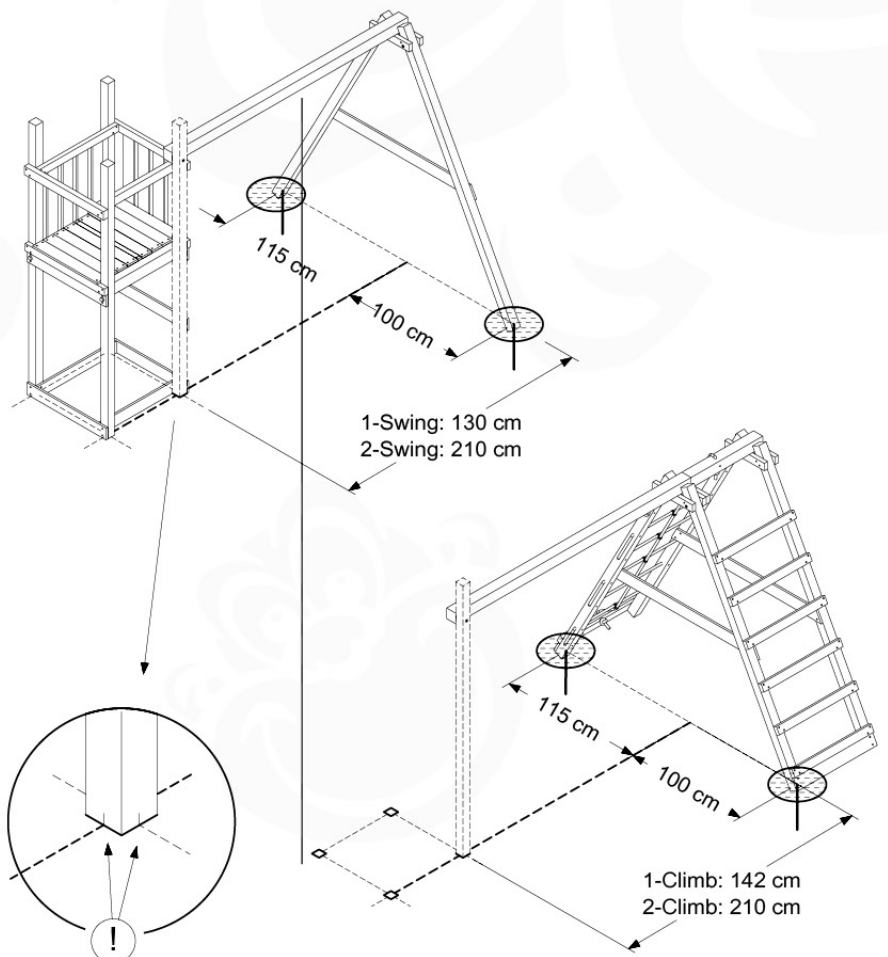

Foundation Plan - P06 - 27-11-2020 - v3

04 Base Tower

BT11

	PartNo	PartName	QTY.
Hardware Pack	001_406	Stealth Screw 8x45	10
	002_220	Gap Point Screw T25 - 5x45	118
	002_223	Gap Point Screw T25 - 5x80	20
Other	007_001	Ground-anchor	2
Hardware Pack	022_31x	bpc-base version 3	8
	022_84x	bpc cover	8
Timber	A240	Post 70x70 L2400	4
	C114	Beam 1140 mm	5
	D100	Board 1000 mm	11-14
	D114	Board 1140 mm	12