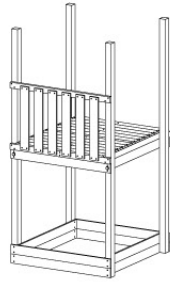

Foundation Plan - P06 - 27-11-2020 - v3

04 Base Tower

BT11

	PartNo	PartName	QTY.
Hardware Pack	001_406	Stealth Screw 8x45	10
	002_220	Gap Point Screw T25 - 5x45	118
	002_223	Gap Point Screw T25 - 5x80	20
Other	007_001	Ground-anchor	2
Hardware Pack	022_31x	bpc-base version 3	8
	022_84x	bpc cover	8
Timber	A240	Post 70x70 L2400	4
	C114	Beam 1140 mm	5
	D100	Board 1000 mm	11-14
	D114	Board 1140 mm	12

Base Tower NL - P06 - BT11 - 30-11-2020 - v3.0

04-1

04-2

04-3

04-4

05 Balustrade (1x)

BL03

	PartNo	PartName	QTY.
Hardware Pack	002_220	Gap Point Screw T25 - 5x45	24
	002_223	Gap Point Screw T25 - 5x80	4
Timber	C114	Beam 1140 mm	1
	D65	Board 650 mm	6

Balustrade 120 - P02 U - 30-11-2020 - v1.0

05-1

06 Balustrade (1x)

BL04

	PartNo	PartName	QTY.
Hardware Pack	002_220	Gap Point Screw T25 - 5x45	24
	002_223	Gap Point Screw T25 - 5x80	4
Timber	C114	Beam 1140 mm	1
	D65	Board 650 mm	6

Balustrade 120 - P04 U - 30-11-2020 - v1.0

06-1

07 Roof

Club

Castle

08 Roof Club

RF08

	PartNo	PartName	QTY.
Hardware Pack	001_417	Stealth Screw 8x80	4
	002_220	Gap Point Screw T25 - 5x45	100
	002_223	Gap Point Screw T25 - 5x80	8
Timber	C90	Beam 900 mm	2
	C96	Beam L=(900+beamheight) mm	2
	D65	Board 650 mm	1
	D127	Board 1270 mm	18-24