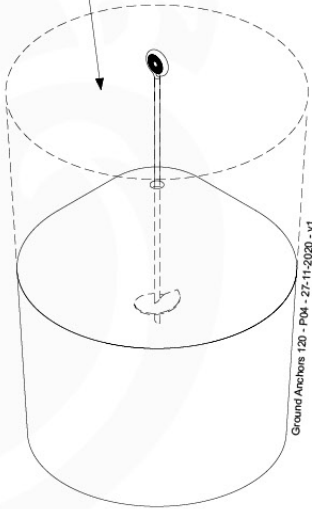

Parts:
Hardware Package Tower →

Ground Anchors 120 - P02 - 27-11-2020 - v1

12-1

12-2

40 L / 80 kg

24h

13 Add-on

Wavy Star Slide XL