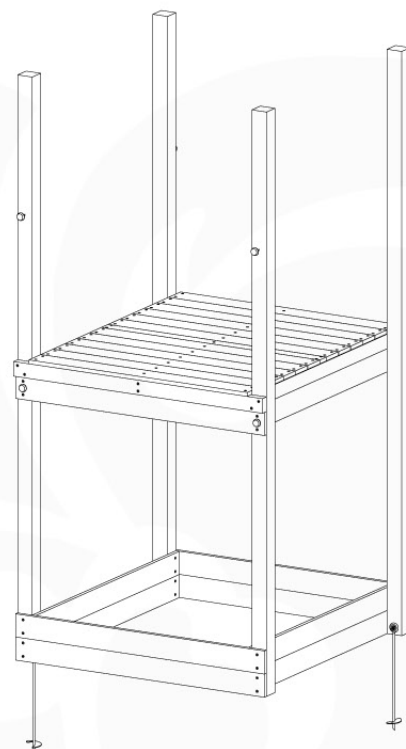

Foundation Plan - P06 - 27-11-2020 - v3

04 Base Tower

BT11

	PartNo	PartName	QTY.
Hardware Pack	001_406	Stealth Screw 8x45	10
	002_220	Gap Point Screw T25 - 5x45	118
	002_223	Gap Point Screw T25 - 5x80	20
Other	007_001	Ground-anchor	2
Hardware Pack	022_31x	bpc-base version 3	8
	022_84x	bpc cover	8
Timber	A240	Post 70x70 L2400	4
	C114	Beam 1140 mm	5
	D100	Board 1000 mm	11-14
	D114	Board 1140 mm	12

Base Tower NL - P06 - BT11 - 30-11-2020 - v3.0

04-1

04-2

04-3

04-4

05 Balustrade (1x)

BL03

	PartNo	PartName	QTY.
Hardware Pack	002_220	Gap Point Screw T25 - 5x45	24
	002_223	Gap Point Screw T25 - 5x80	4
Timber	C114	Beam 1140 mm	1
	D65	Board 650 mm	6

Balustrade 120 - P02 U - 30-11-2020 - v1.0

05-1

06 Balustrade (1x)

BL04

	PartNo	PartName	QTY.
Hardware Pack	002_220	Gap Point Screw T25 - 5x45	24
	002_223	Gap Point Screw T25 - 5x80	4
Timber	C114	Beam 1140 mm	1
	D65	Board 650 mm	6