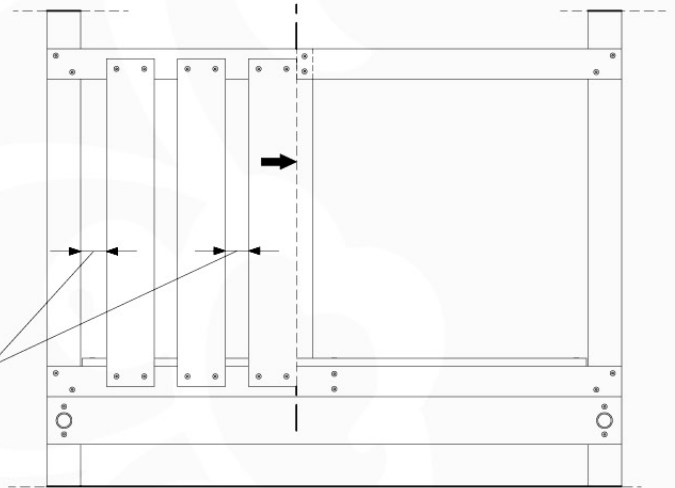

min. 26 mm
max. 65 mm