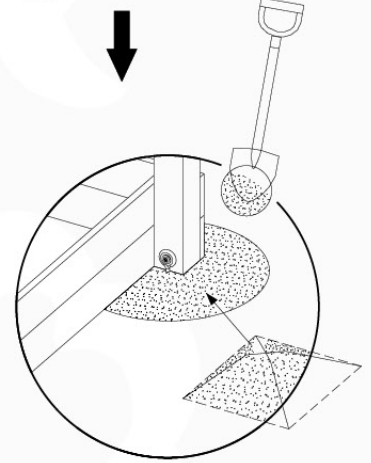

Parts:
Hardware Package Tower →

Ground Anchors 120 - P02 - 27-11-2020 - v1

12-1

12-2

40 L / 80 kg

24h

13 Add-on

Wavy Star Slide XL