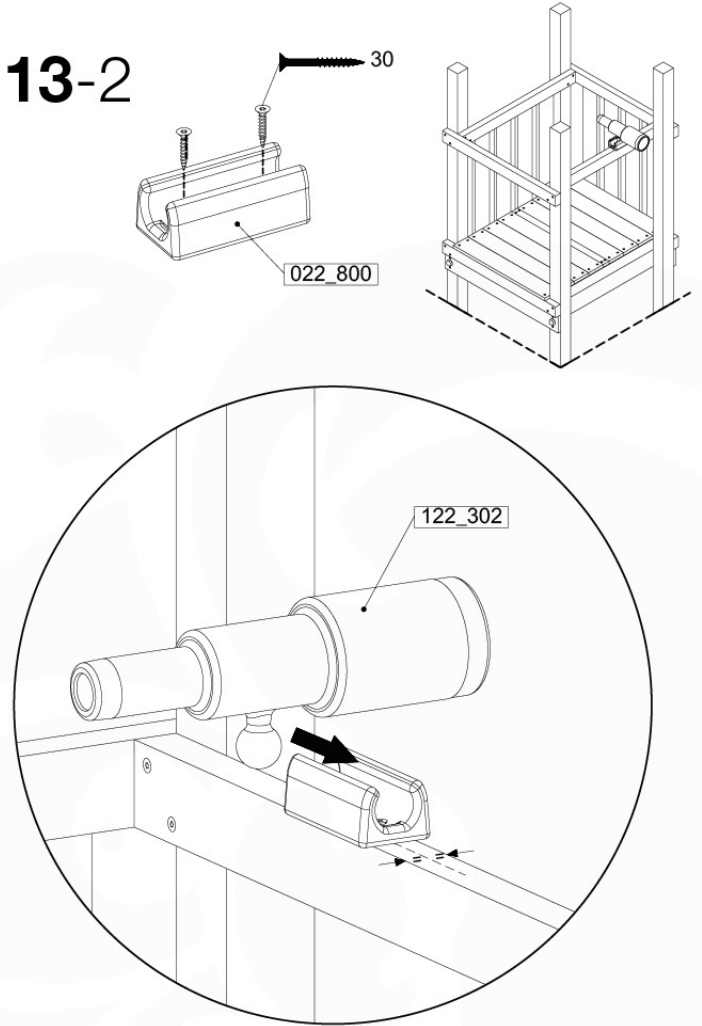

13-2

Accessory set - P03 - 18-11-2020 - v3