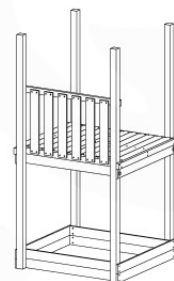

05 Balustrade (1x)

BL03

	PartNo	PartName	QTY.
Hardware Pack	002_220	Gap Point Screw T25 - 5x45	24
	002_223	Gap Point Screw T25 - 5x80	4
Timber	C114	Beam 1140 mm	1
	D65	Board 650 mm	6

Balustrade 120 - P04 U - 30-11-2020 - v1.0

05-1