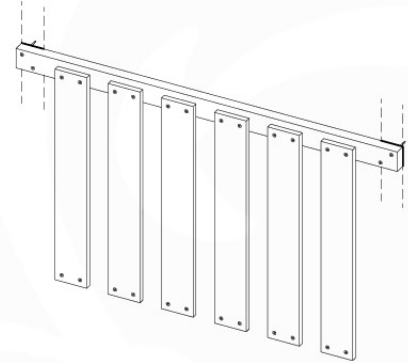

06 Balustrade (2x)

BL04