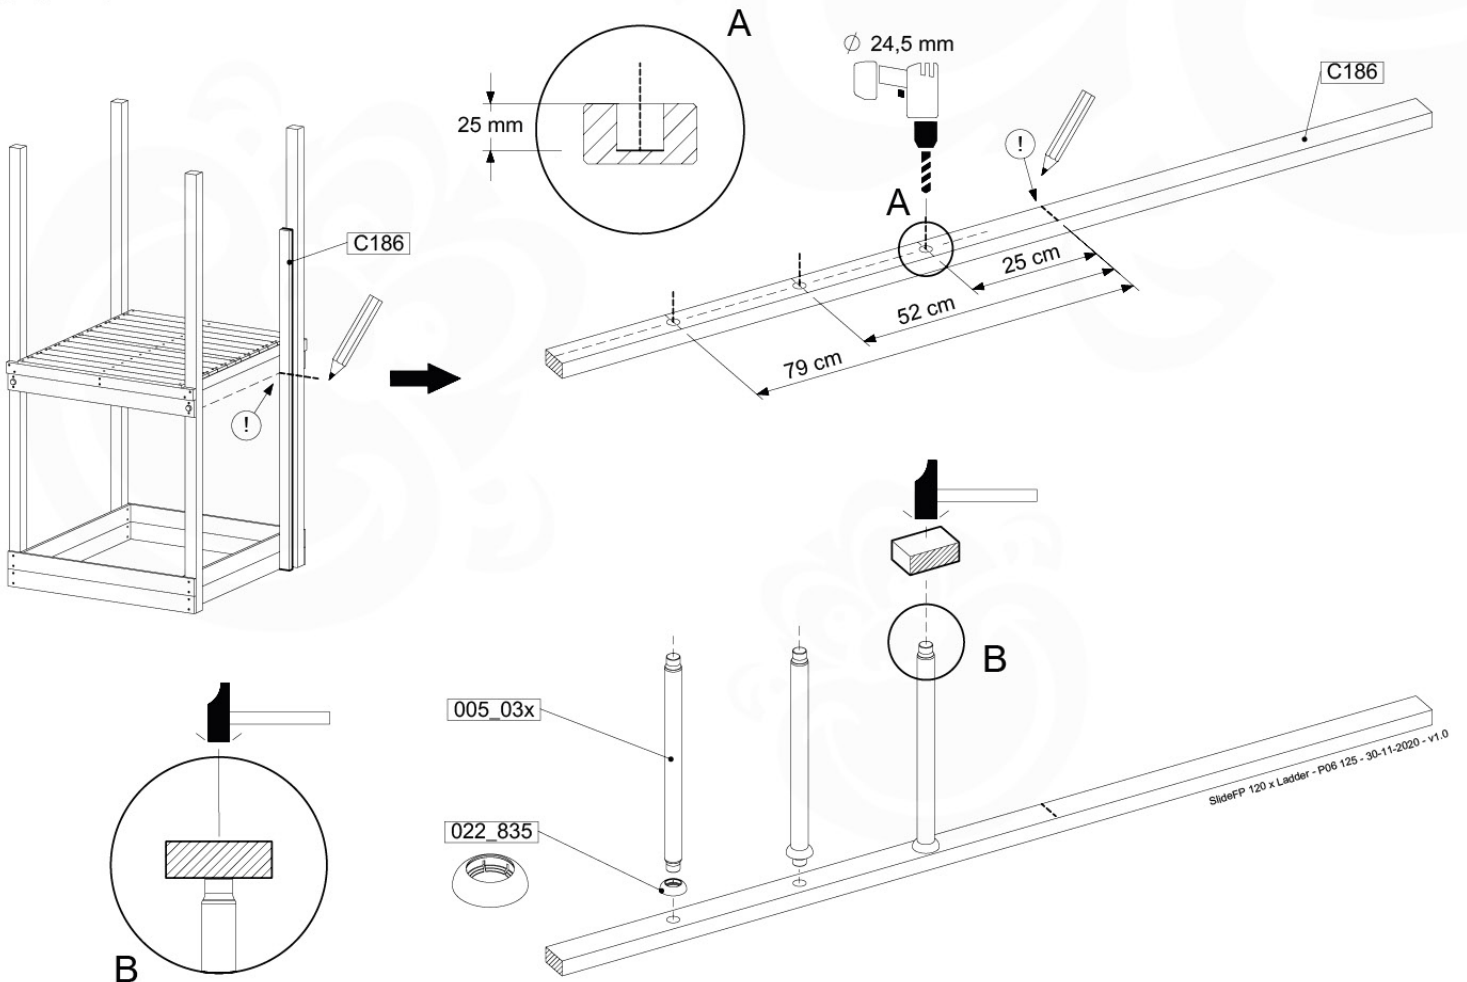

10 Firemans Pole & Ladder

FP13

	PartNo	PartName	QTY.
Hardware Pack(s)	001_103	M8 Washer Head Screw 40mm	2
	002_220	Gap Point Screw T25 - 5x45	10
	002_223	Gap Point Screw T25 - 5x80	8
	003_010	M8 spring lock washer	2
	003_040	M8 Washer	2
	004_052	M8 Drive-in Nut 30mm	2
	004_054	M8 Drive-in Nut 45mm	2
	005_03x	Ladder Rung Y/B/G/R	3
	022_31x	bpc-base version 3	2
	022_84x	bpc cover	2
	022_835	Rung Cap	6
Other	102_915	Fireman's Pole	1
	120_102	Handgrip set (complete 2x)	1
Timber	C114	Beam 1140 mm	1
	C186	Beam 1860 mm	1

10-1