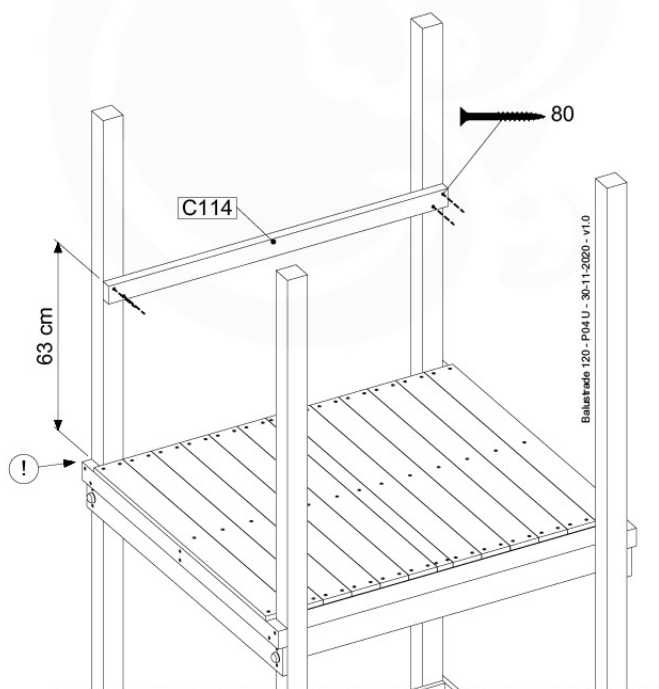

05 Balustrade (1x)

BL03

	PartNo	PartName	QTY.
Hardware Pack	002_220	Gap Point Screw T25 - 5x45	24
	002_223	Gap Point Screw T25 - 5x80	4
Timber	C114	Beam 1140 mm	1
	D65	Board 650 mm	6

Balustrade 120 - P04 U - 30-11-2020 - v1.0

05-1