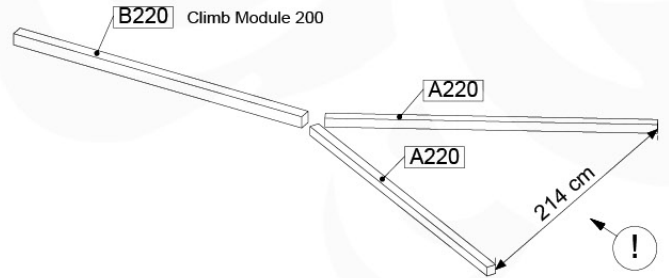

06

	PartNo	PartName	QTY.
Hardware Pack	001_406	Stealth Screw 8x45	2
	001_417	Stealth Screw 8x80	8
	001_422	Stealth Screw 8x137	6
	002_220	Gap Point Screw T25 - 5x45	43
	002_223	Gap Point Screw T25 - 5x80	45
	002_301	Dry Wall Screw PH2 3.9 x 40 mm	7
Other	005_528	Swing Beam Bracket 7x7	2
	005_529	Swing Beam Bracket 9x9	2
	007_001	Ground-anchor	2
	020_317	Rope Polyester 16mm Green 3.4m	1
	020_318	Rope Polyester 16mm Green 8.1m	1
	022_455	Rope Cross Connector Egg	7
	023_031	Finishing Washer GPS 5.0	4
	101_003	Swing hook with Carabiner	4

ClimbPart1 - Pkg - 3-11-2021 - v4.0

06-1

1-Climb Module 200
2-Climb Module 200