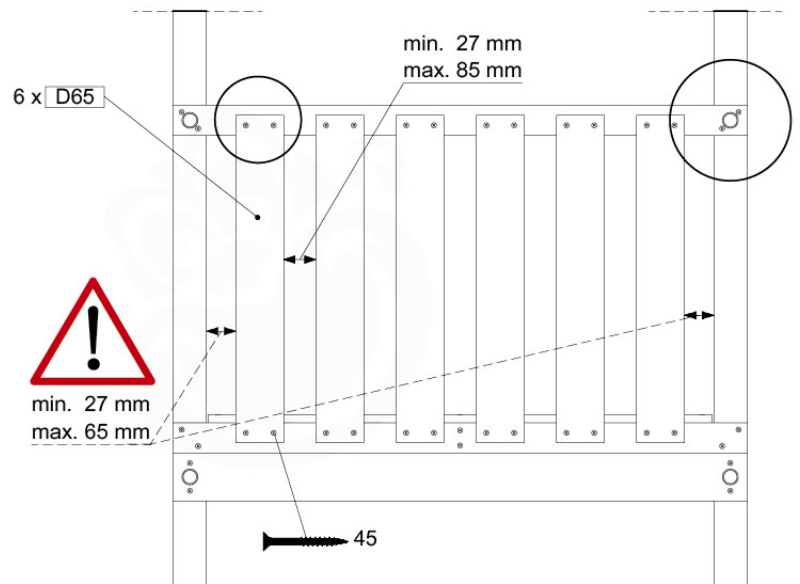

06 Balustrade (2x)

BL04

	PartNo	PartName	QTY.
Hardware Pack	002_220	Gap Point Screw T25 - 5x45	24
	002_223	Gap Point Screw T25 - 5x80	4
Timber	C114	Beam 1140 mm	1
	D65	Board 650 mm	6

Balustrade 120 - P03 T - 30-11-2020 - v1.0

06-1

Balustrade 120 - P05 T - 30-11-2020 - v1.0