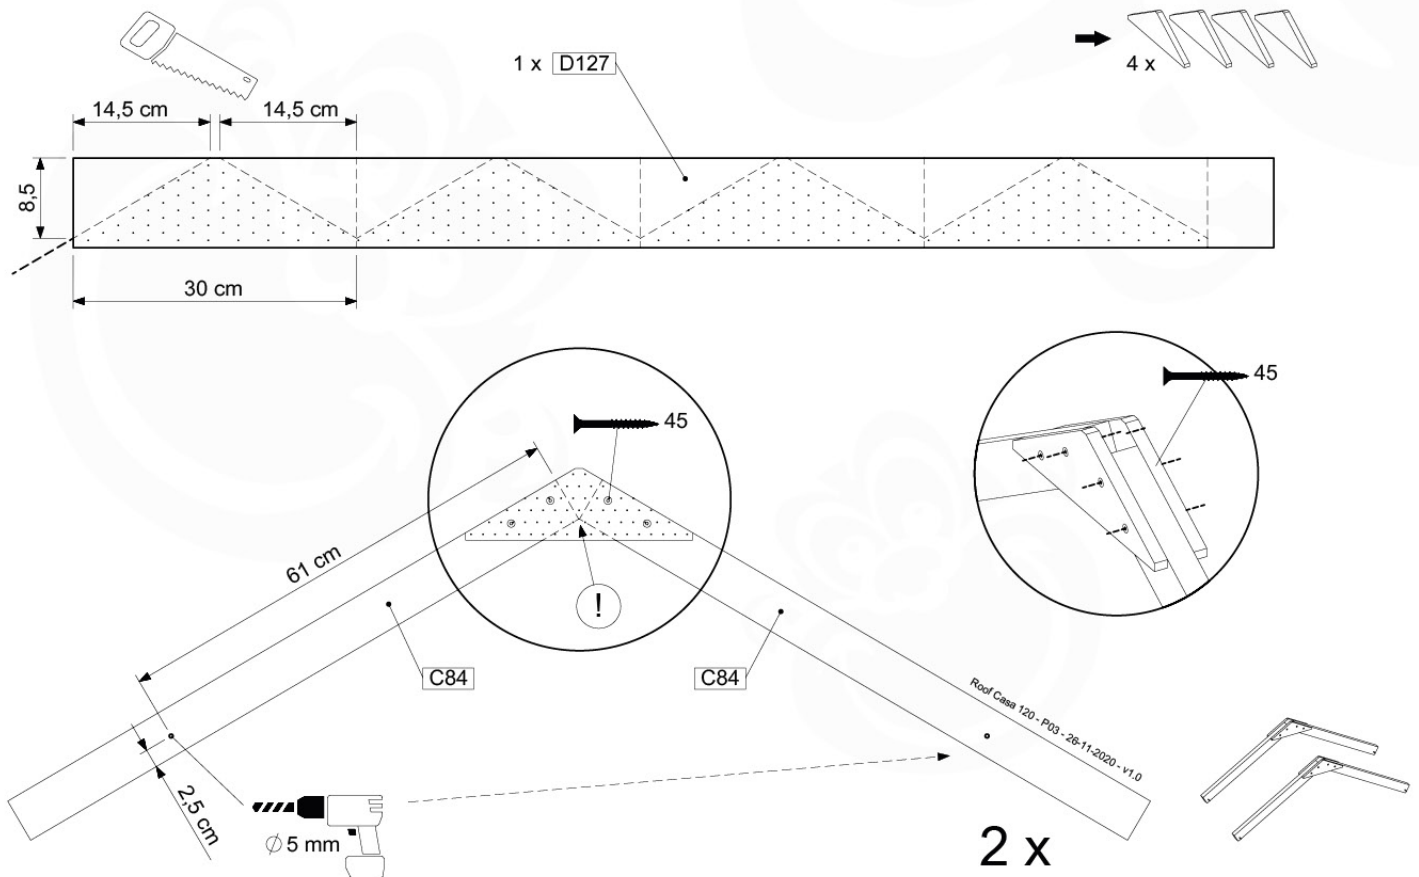

07 Roof Casa

RF09

	PartNo	PartName	QTY.
Hardware Pack	001_417	Stealth Screw 8x80	4
	002_220	Gap Point Screw T25 - 5x45	96
	002_223	Gap Point Screw T25 - 5x80	8
Timber	C84	Beam 840 mm	4
	D127	Board 1270 mm	19-23

Roof Casa 120 - P102 - 26-11-2020 - v1.0

07-1