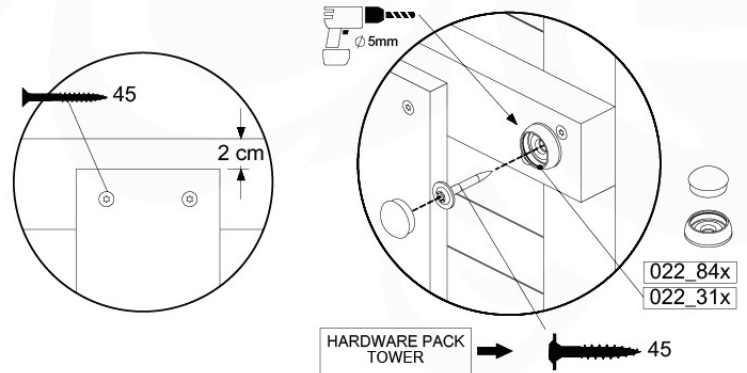

06-1

Balustrade 120 - P05 T - 30-11-2020 - v1.0