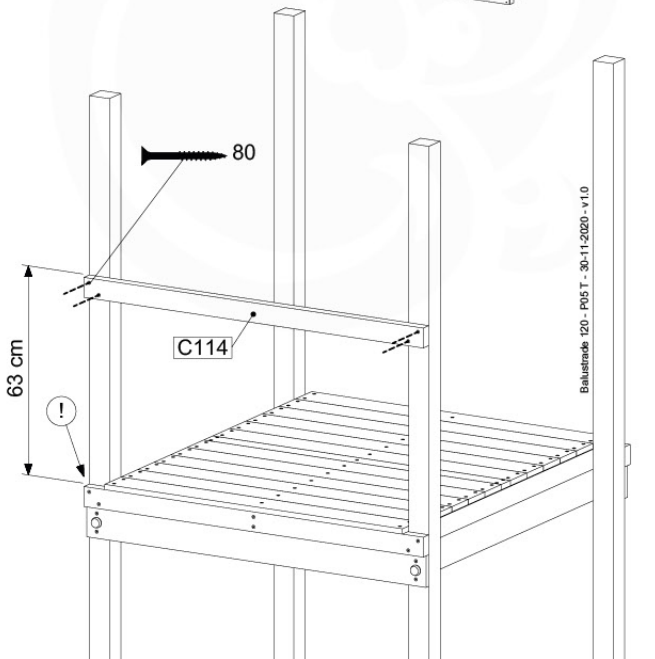

06-1

Balustrade 120 - P05 T - 30-11-2020 - v1.0