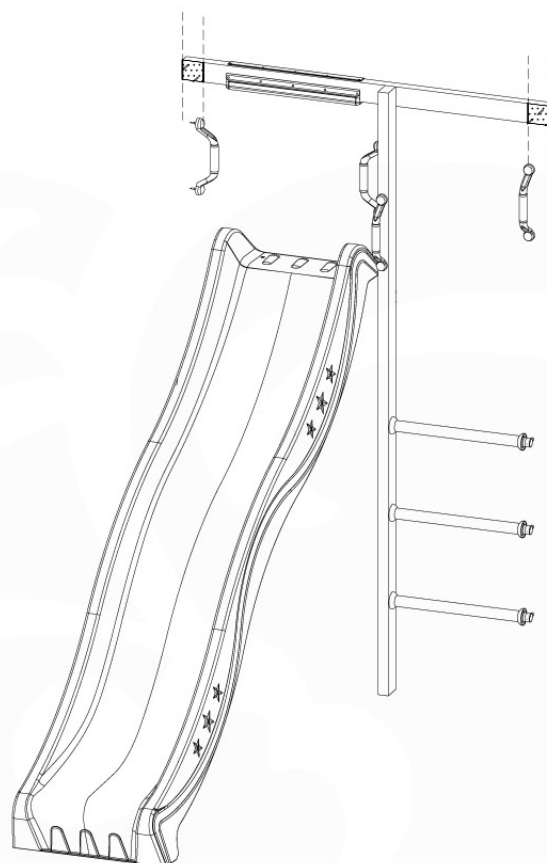

09 Slide & Ladder

SL14

	PartNo	PartName	QTY.
Hardware Pack	000_101	Nail Pan Head	10
	002_220	Gap Point Screw T25 - 5x45	10
	002_223	Gap Point Screw T25 - 5x80	8
	002_308	Gap Point Screw T25 - 5x20	2
Other	005_03x	Ladder Rung Y/B/G/R	3
	022_835	Rung Cap	6
	120_102	Handgrip set (complete 2x)	2
	123_200	Bumperpad	1
	324_xxx	Wavy Star Slide XL 2200 mm	1
Timber	C114	Beam 1140 mm	1
	C186	Beam 1860 mm	1