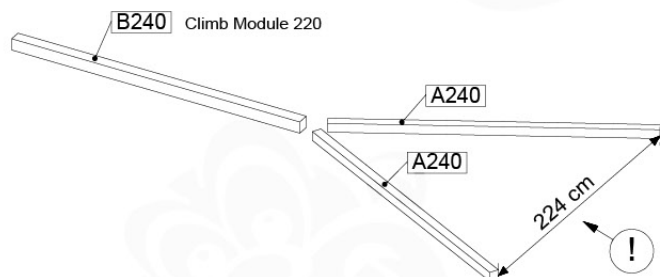

1-Climb Module 220
2-Climb Module 220