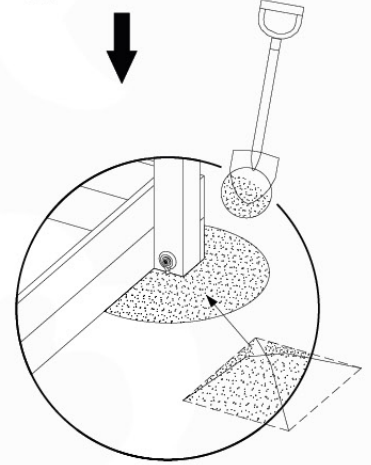

# 13 Accessories

AC01

	PartNo	PartName	QTY.
Hardware Pack	001_406	Stealth Screw 8x45	1
	002_041	Dome head screw 4.5 x 20 mm	3
	002_042	Dome head screw 3.5 x 13mm	4
	002_219	Gap Point Screw T25 - 5x30	2
	022_84x	bpc cover	1
Other	022_300	Steering Wheel	1
	022_800	Rail P/T 105	1
	022_910	Sandpad	1
	103_901	Logo ID Plate	1
	104_107	Tool Set Climbing Units	1
	120_024	Tower Flag	1
	122_302	Telescope	1