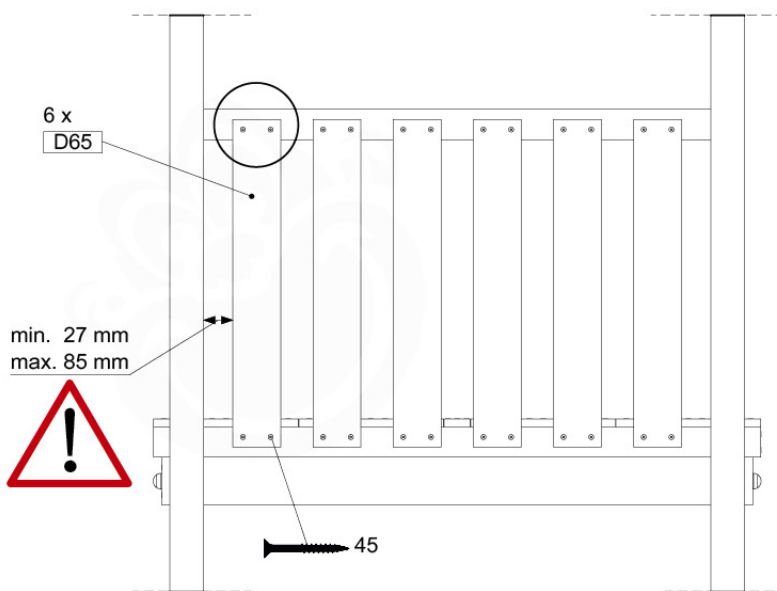

05 Balustrade (1x)

BL03

	PartNo	PartName	QTY.
Hardware Pack	002_220	Gap Point Screw T25 - 5x45	24
	002_223	Gap Point Screw T25 - 5x80	4
Timber	C114	Beam 1140 mm	1
	D65	Board 650 mm	6

Balustrade 120 - P04 U - 30-11-2020 - v1.0

05-1