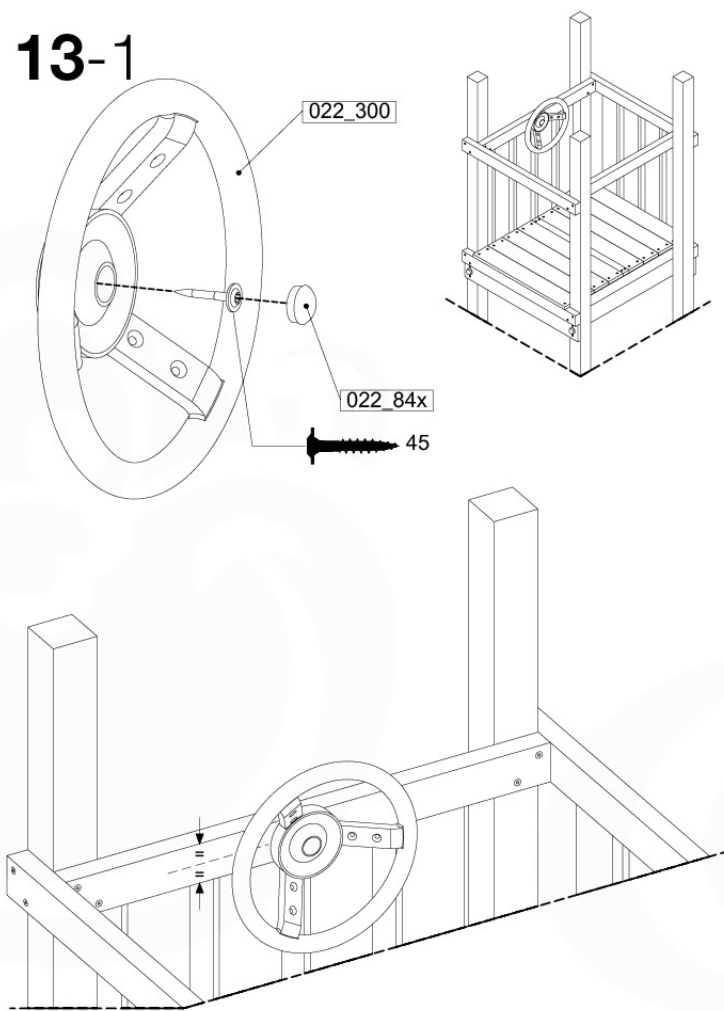

13-1

13-2

Accessory set - P03 - 18-11-2020 - v3

13-3

13-4

Accessory set - P04 - 18-11-2020 - v3