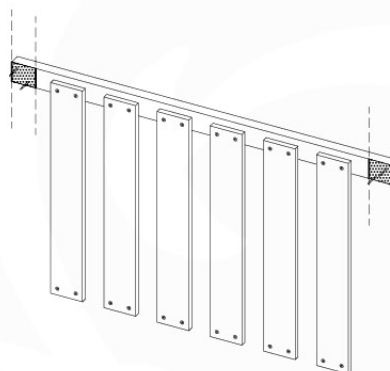

05 Balustrade (1x)

BL03