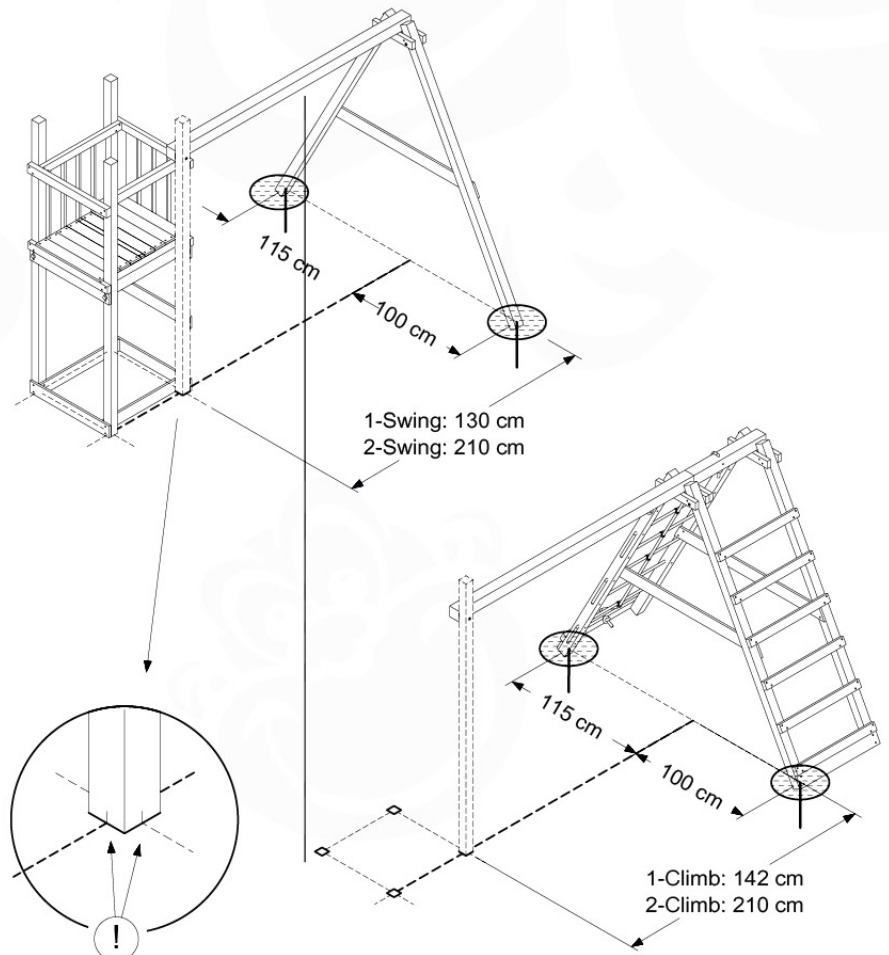

# 04 Base Tower

BT11

	PartNo	PartName	QTY.
Hardware Pack	001_406	Stealth Screw 8x45	10
	002_220	Gap Point Screw T25 - 5x45	118
	002_223	Gap Point Screw T25 - 5x80	20
Other	007_001	Ground-anchor	2
Hardware Pack	022_31x	bpc-base version 3	8
	022_84x	bpc cover	8
Timber	A240	Post 70x70 L2400	4
	C114	Beam 1140 mm	5
	D100	Board 1000 mm	11-14
	D114	Board 1140 mm	12