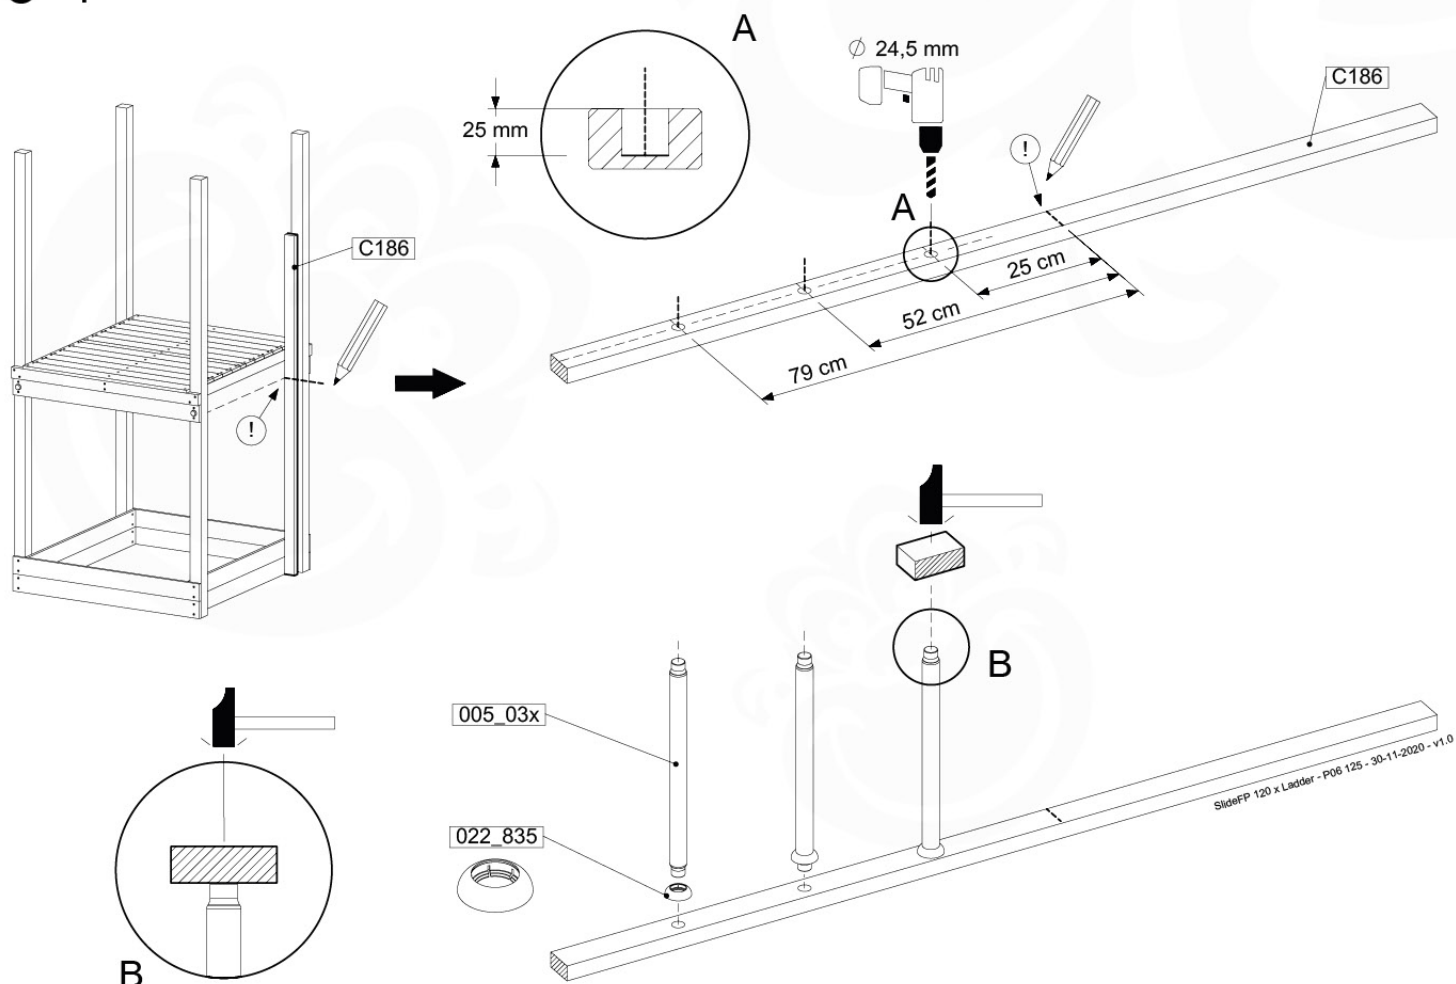

09 Slide & Ladder

SL14

	PartNo	PartName	QTY.
Hardware Pack	000_101	Nail Pan Head	10
	002_220	Gap Point Screw T25 - 5x45	10
	002_223	Gap Point Screw T25 - 5x80	8
	002_308	Gap Point Screw T25 - 5x20	2
Other	005_03x	Ladder Rung Y/B/G/R	3
	022_835	Rung Cap	6
	120_102	Handgrip set (complete 2x)	2
	123_200	Bumperpad	1
	324_xxx	Wavy Star Slide XL 2200 mm	1
Timber	C114	Beam 1140 mm	1
	C186	Beam 1860 mm	1

09-1