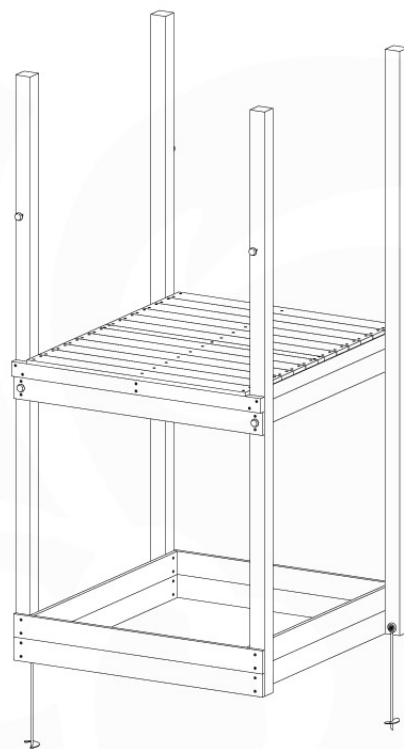

04 Base Tower

BT11

	PartNo	PartName	QTY.
Hardware Pack	001_406	Stealth Screw 8x45	10
	002_220	Gap Point Screw T25 - 5x45	118
	002_223	Gap Point Screw T25 - 5x80	20
Other	007_001	Ground-anchor	2
Hardware Pack	022_31x	bpc-base version 3	8
	022_84x	bpc cover	8
Timber	A240	Post 70x70 L2400	4
	C114	Beam 1140 mm	5
	D100	Board 1000 mm	11-14
	D114	Board 1140 mm	12

Base Tower NL - P06 - BT11 - 30-11-2020 - v3.0