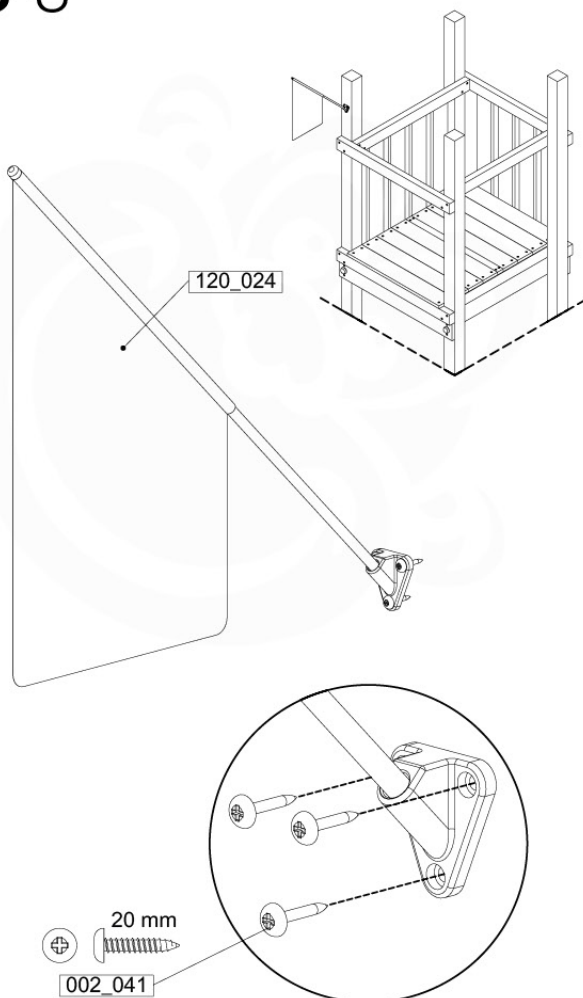

13-1

13-2

Accessory set - P03 - 18-11-2020 - v3

13-3

13-4

Accessory set - P04 - 18-11-2020 - v3