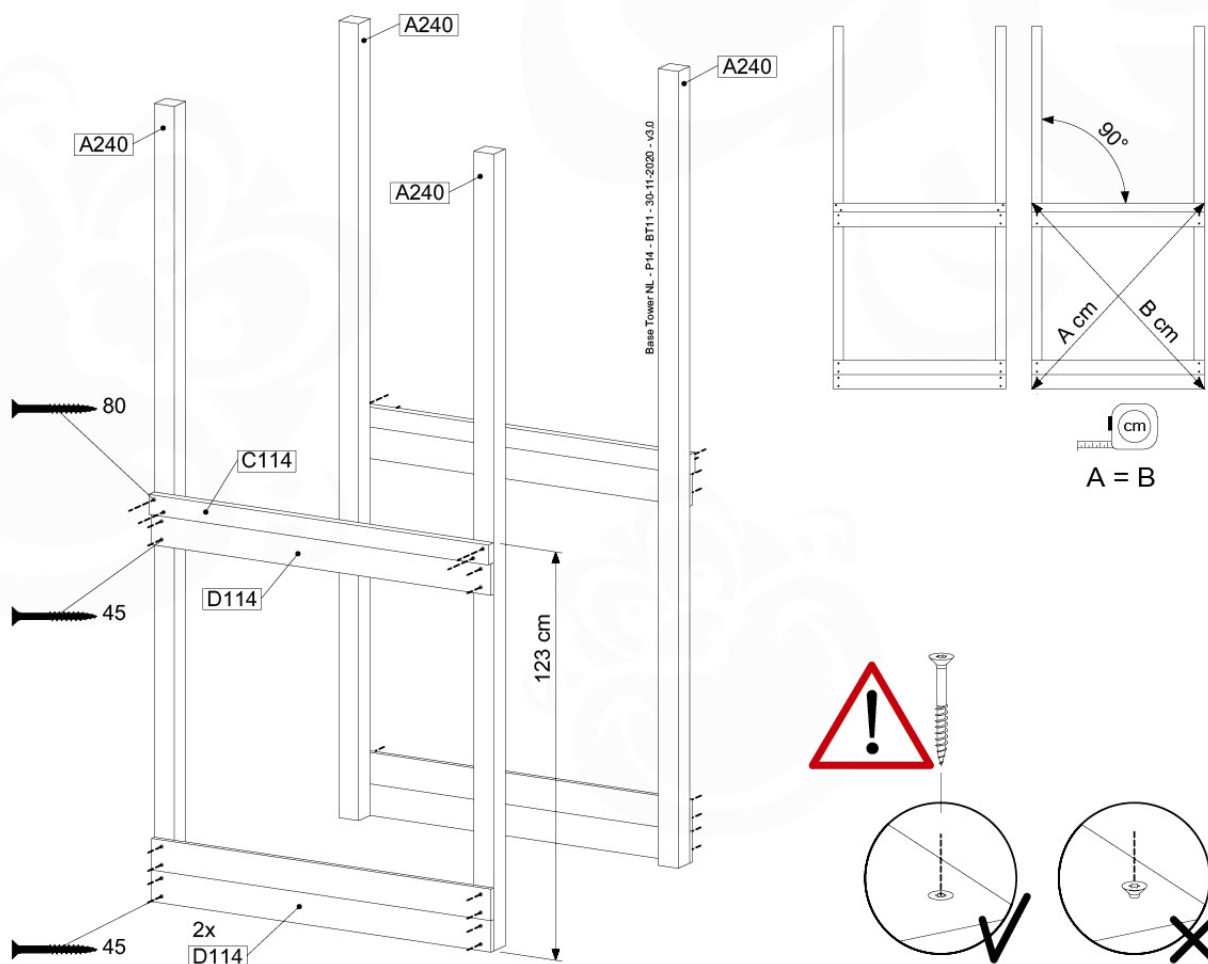

04 Base Tower

BT11

	PartNo	PartName	QTY.
Hardware Pack	001_406	Stealth Screw 8x45	10
	002_220	Gap Point Screw T25 - 5x45	118
	002_223	Gap Point Screw T25 - 5x80	20
Other	007_001	Ground-anchor	2
Hardware Pack	022_31x	bpc-base version 3	8
	022_84x	bpc cover	8
Timber	A240	Post 70x70 L2400	4
	C114	Beam 1140 mm	5
	D100	Board 1000 mm	11-14
	D114	Board 1140 mm	12

Base Tower NL - P06 - BT11 - 30-11-2020 - v3.0

04-1