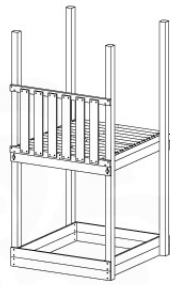

06-1

Balustrade 120 - P05 T - 30-11-2020 - v1.0