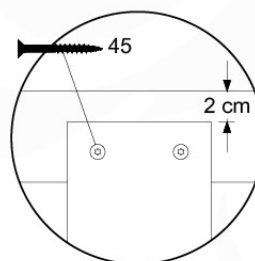

05 Balustrade (1x)

BL03

	PartNo	PartName	QTY.
Hardware Pack	002_220	Gap Point Screw T25 - 5x45	24
	002_223	Gap Point Screw T25 - 5x80	4
Timber	C114	Beam 1140 mm	1
	D65	Board 650 mm	6

Balustrade 120 - P04 U - 30-11-2020 - v1.0

05-1