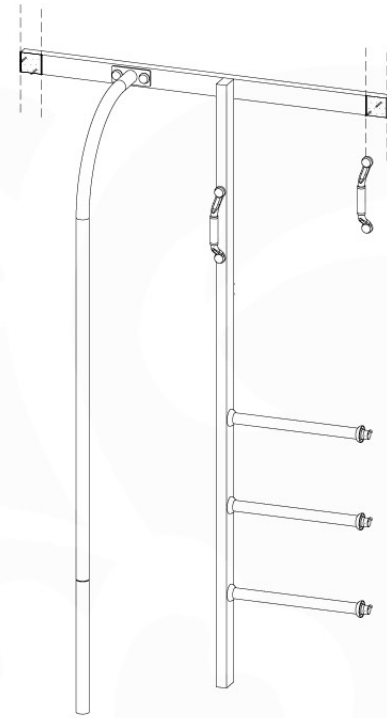

10 Firemans Pole & Ladder

FP13

	PartNo	PartName	QTY.
Hardware Pack(s)	001_103	M8 Washer Head Screw 40mm	2
	002_220	Gap Point Screw T25 - 5x45	10
	002_223	Gap Point Screw T25 - 5x80	8
	003_010	M8 spring lock washer	2
	003_040	M8 Washer	2
	004_052	M8 Drive-in Nut 30mm	2
	004_054	M8 Drive-in Nut 45mm	2
	005_03x	Ladder Rung Y/B/G/R	3
	022_31x	bpc-base version 3	2
	022_84x	bpc cover	2
	022_835	Rung Cap	6
Other	102_915	Fireman's Pole	1
	120_102	Handgrip set (complete 2x)	1
Timber	C114	Beam 1140 mm	1
	C186	Beam 1860 mm	1