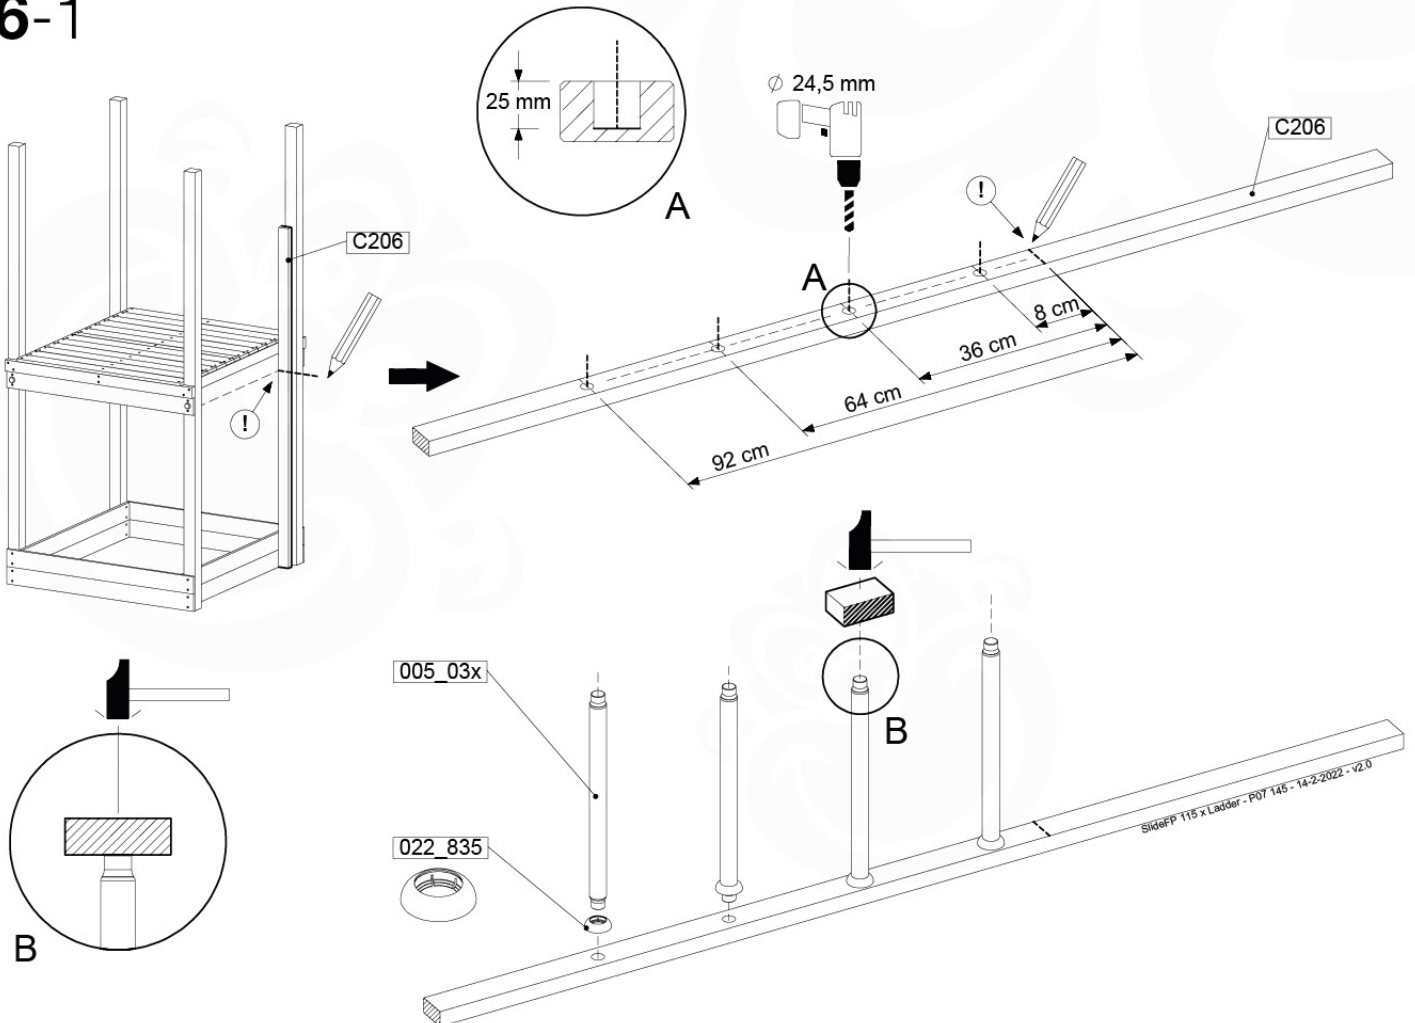

16 Firemans Pole

FP17

	PartNo	PartName	QTY.
Hardware Pack(s)	001_103	M8 Washer Head Screw 40mm	2
	002_220	Gap Point Screw T25 - 5x45	12
	002_223	Gap Point Screw T25 - 5x80	8
	003_010	M8 spring lock washer	2
	003_040	M8 Washer	2
	004_052	M8 Drive-in Nut 30mm	2
	004_054	M8 Drive-in Nut 45mm	2
Other	005_03x	Ladder Rung Y/B/G/R	4
	022_31x	bpc-base version 3	2
	022_84x	bpc cover	2
	022_835	Rung Cap	8
	102_915	Fireman's Pole	1
	120_102	Handgrip set (complete 2x)	1
Timber	C114	Beam 1140 mm	1
	C206	Beam 2060 mm	1

16-1