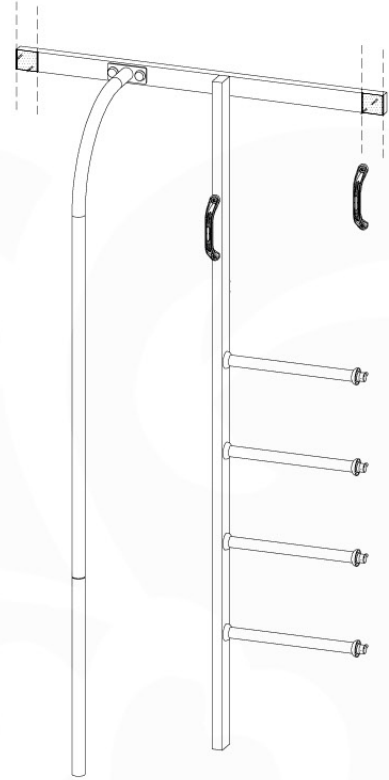

16 Firemans Pole

FP17

	PartNo	PartName	QTY.
Hardware Pack(s)	001_103	M8 Washer Head Screw 40mm	2
	002_220	Gap Point Screw T25 - 5x45	12
	002_223	Gap Point Screw T25 - 5x80	8
	003_010	M8 spring lock washer	2
	003_040	M8 Washer	2
	004_052	M8 Drive-in Nut 30mm	2
	004_054	M8 Drive-in Nut 45mm	2
Other	005_03x	Ladder Rung Y/B/G/R	4
	022_31x	bpc-base version 3	2
	022_84x	bpc cover	2
	022_835	Rung Cap	8
	102_915	Fireman's Pole	1
	120_102	Handgrip set (complete 2x)	1
Timber	C114	Beam 1140 mm	1
	C206	Beam 2060 mm	1