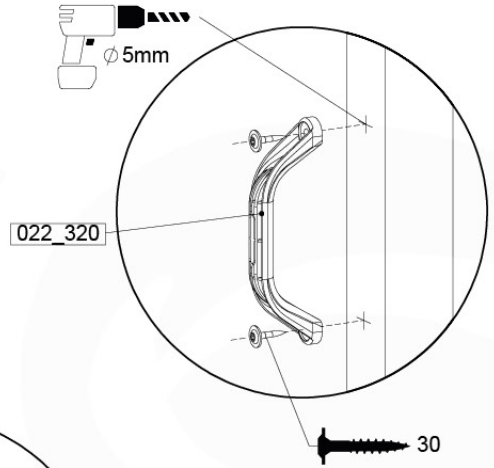

16-4

Fireman's Pole (201_275)
040_335 Part 2

17 Accessories

AC01

(194_119)

	PartNo	PartName	QTY.
Hardware Pack 100_617	001_406	Stealth Screw 8x45	1
	002_041	Dome head screw 4.5 x 20 mm	3
	002_042	Dome head screw 3.5 x 13mm	4
	002_219	Gap Point Screw T25 - 5x30	2
Other	022_300	Steering Wheel	1
	022_800	Rail P/T 105	1
	022_910	Sandpad	1
	103_901	Logo ID Plate	1
	104_107	Tool Set Climbing Units	1
	120_024	Tower Flag	1
	122_302	Telescope	1

Accessory set - P02 - 29-9-2021 - 14