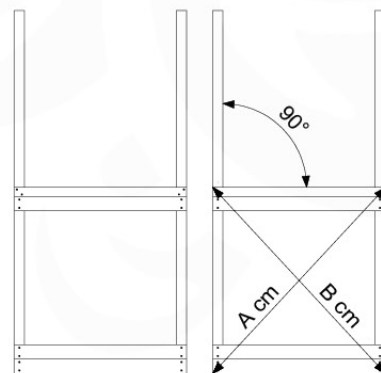

07-1

1 cm
A = B