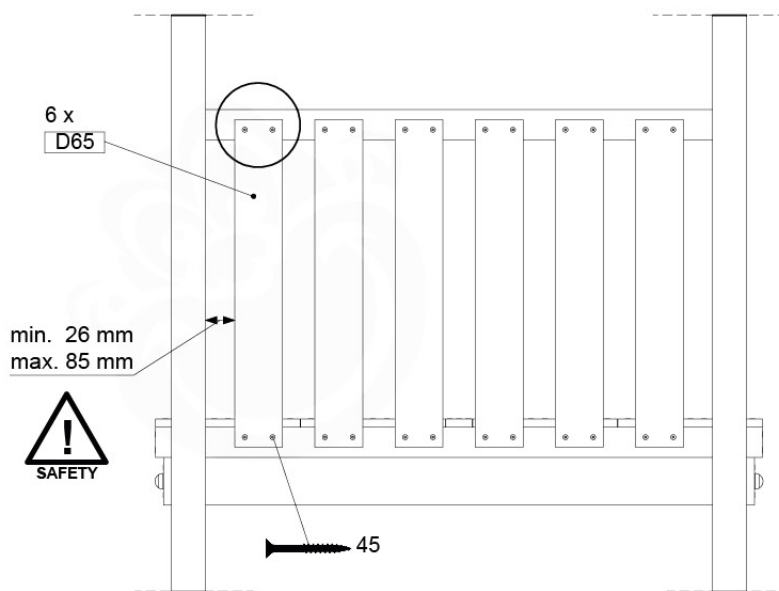

08 Balustrade

BL03

	PartNo	PartName	QTY.
Hardware Pack	002_220	Gap Point Screw T25 - 5x45	24
	002_223	Gap Point Screw T25 - 5x80	4
Timber	C114	Beam 1140 mm	1
	D65	Board 650 mm	6

Balustrade 120 - P04 U - 8-10-2021 - v1.1

08-1