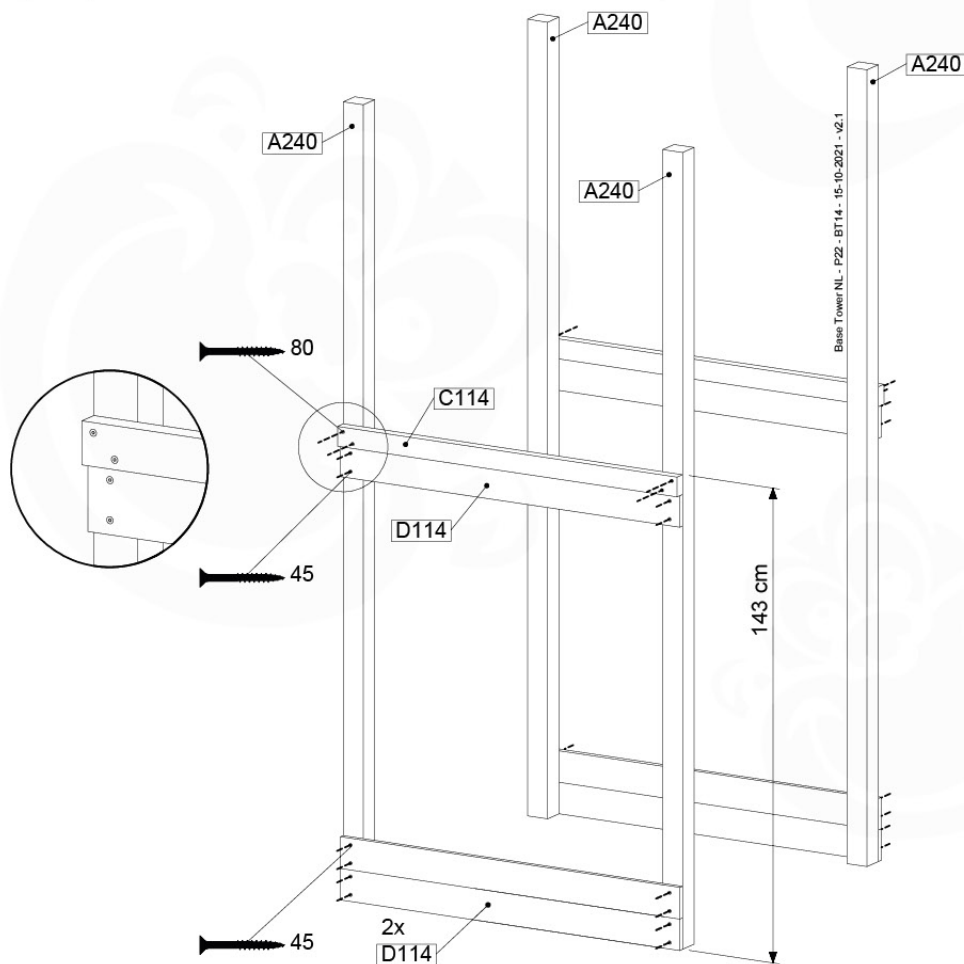

07-1

1 cm
A = B