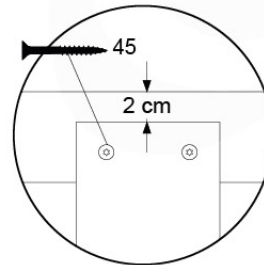

09-1

HARDWARE PACK TOWER → 80