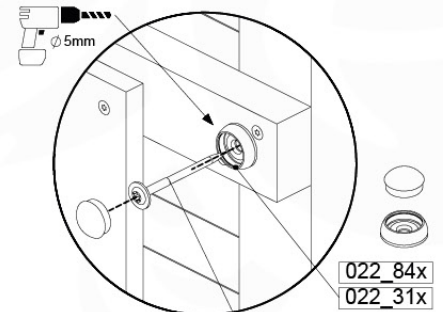

09-1

HARDWARE PACK TOWER → 80