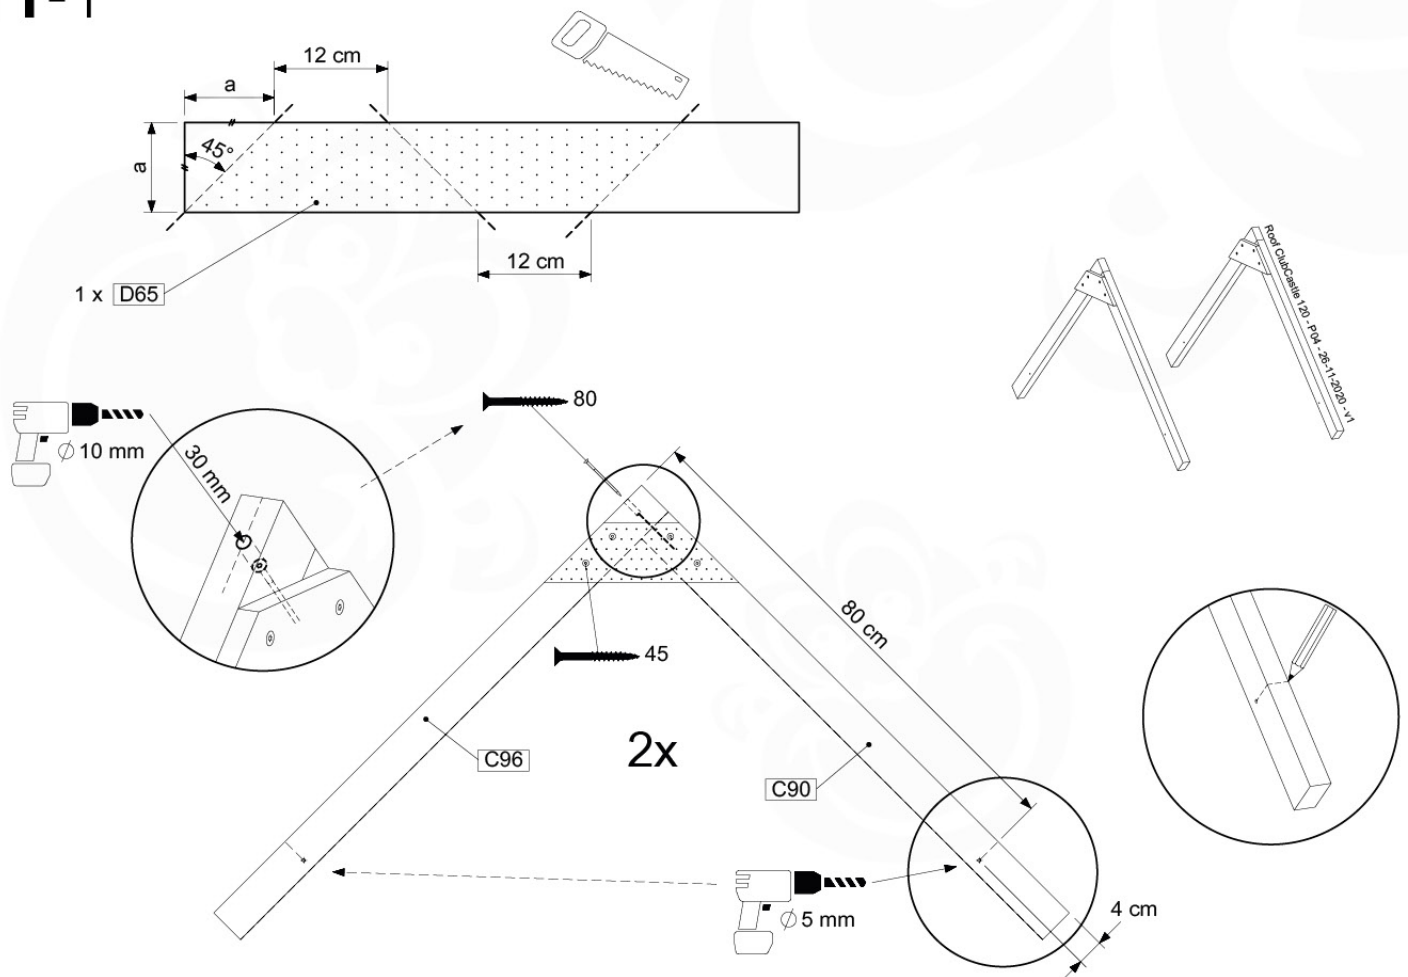

11 Roof

RF07

	PartNo	PartName	QTY.
Hardware Pack	001_417	Stealth Screw 8x80	4
	002_220	Gap Point Screw T25 - 5x45	20
	002_223	Gap Point Screw T25 - 5x80	2
	002_308	Gap Point Screw T25 - 5x20	10
	023_031	Finishing Washer GPS 5.0	10
Other	123_222	Sheet Canvas Navigator Line 1200x1850	1
Timber	C90	Beam 900 mm	2
	C96	Beam L=(900+beamheight) mm	2
	D65	Board 650 mm	1
	D120	Board 1200 mm	3

Roof CubCaele 120 - P02 - RF07 - 26-11-2020 - v1

11-1