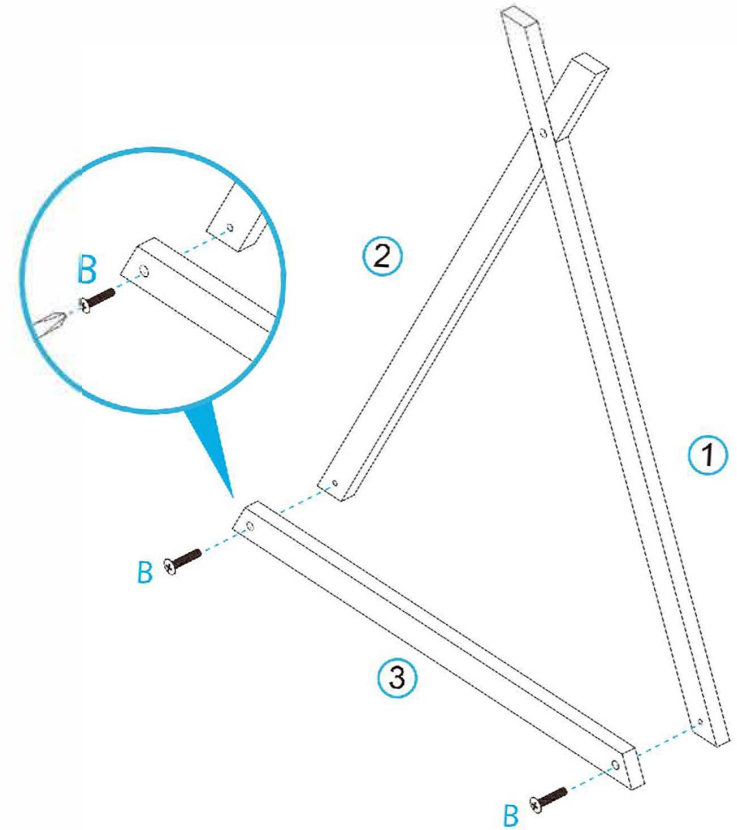

1

2 x2

3

4

9m+ CE

Imported by / Importeret af
NSH NORDIC A/S
Virkefeltet 4
8740 Braedstrup
Denmark

Made in PRC

Art. no. 805-783
EAN: 5705858711973