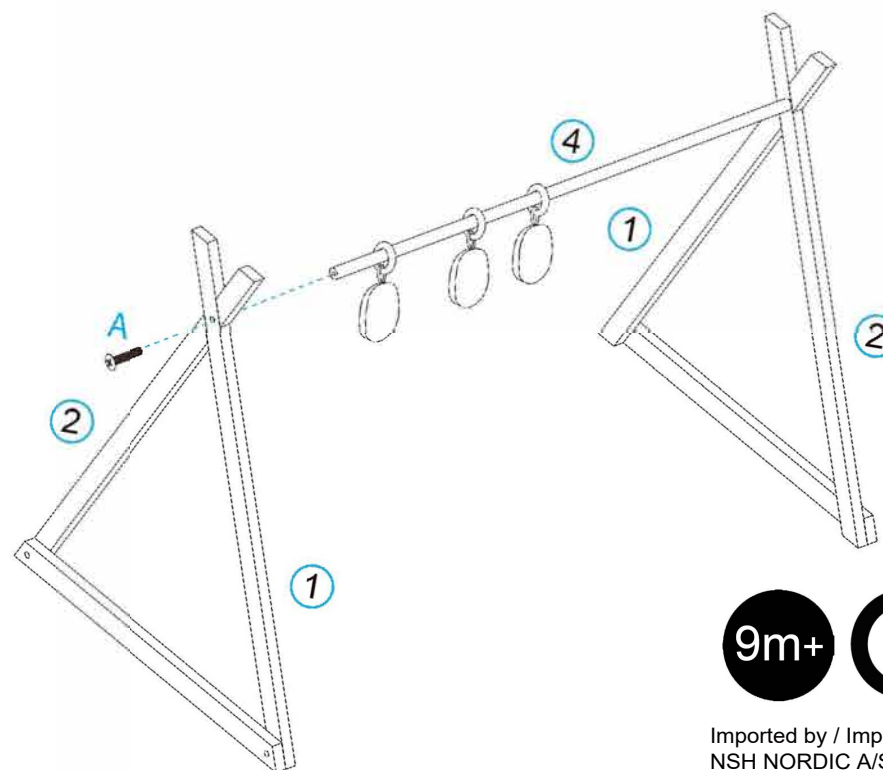

1

2 x2

3

4

9m+ CE

Imported by / Importeret af
NSH NORDIC A/S
Virkefeltet 4
8740 Braedstrup
Denmark

Made in PRC

Art. no. 805-783
EAN: 5705858711973