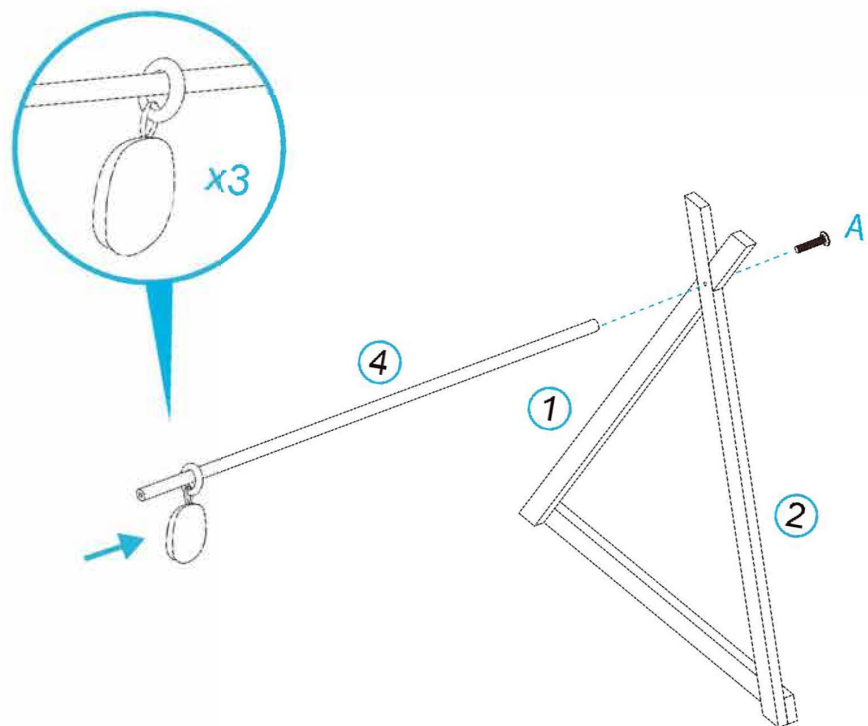

1

2 x2

3

4

9m+ CE

Imported by / Importeret af
NSH NORDIC A/S
Virkefeltet 4
8740 Braedstrup
Denmark

Made in PRC

Art. no. 805-783
EAN: 5705858711973