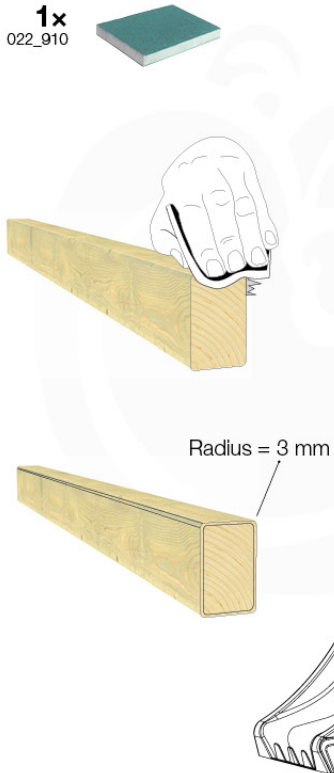

SlideFP 120 x Ballastende - F23 FFTR - 27-11-2020 - v1.0

15-1

15-2

16 Accessories

AC01

(194_119)

	PartNo	PartName	QTY.
Hardware Pack 100_617	001_406	Stealth Screw 8x45	1
	002_041	Dome head screw 4.5 x 20 mm	3
	002_042	Dome head screw 3.5 x 13mm	4
	002_219	Gap Point Screw T25 - 5x30	2
	022_84x	bpc cover	1
Other	022_300	Steering Wheel	1
	022_800	Rail P/T 105	1
	022_910	Sandpad	1
	103_901	Logo ID Plate	1
	104_107	Tool Set Climbing Units	1
	120_024	Tower Flag	1
	122_302	Telescope	1

Accessory ref. - P02 - 18-11-2020 - v3

16-1

16-2

Accessory ref. - P03 - 18-11-2020 - v3

16-3

16-4

Accessory set - P04 - 16-11-2020 - v3

16-5