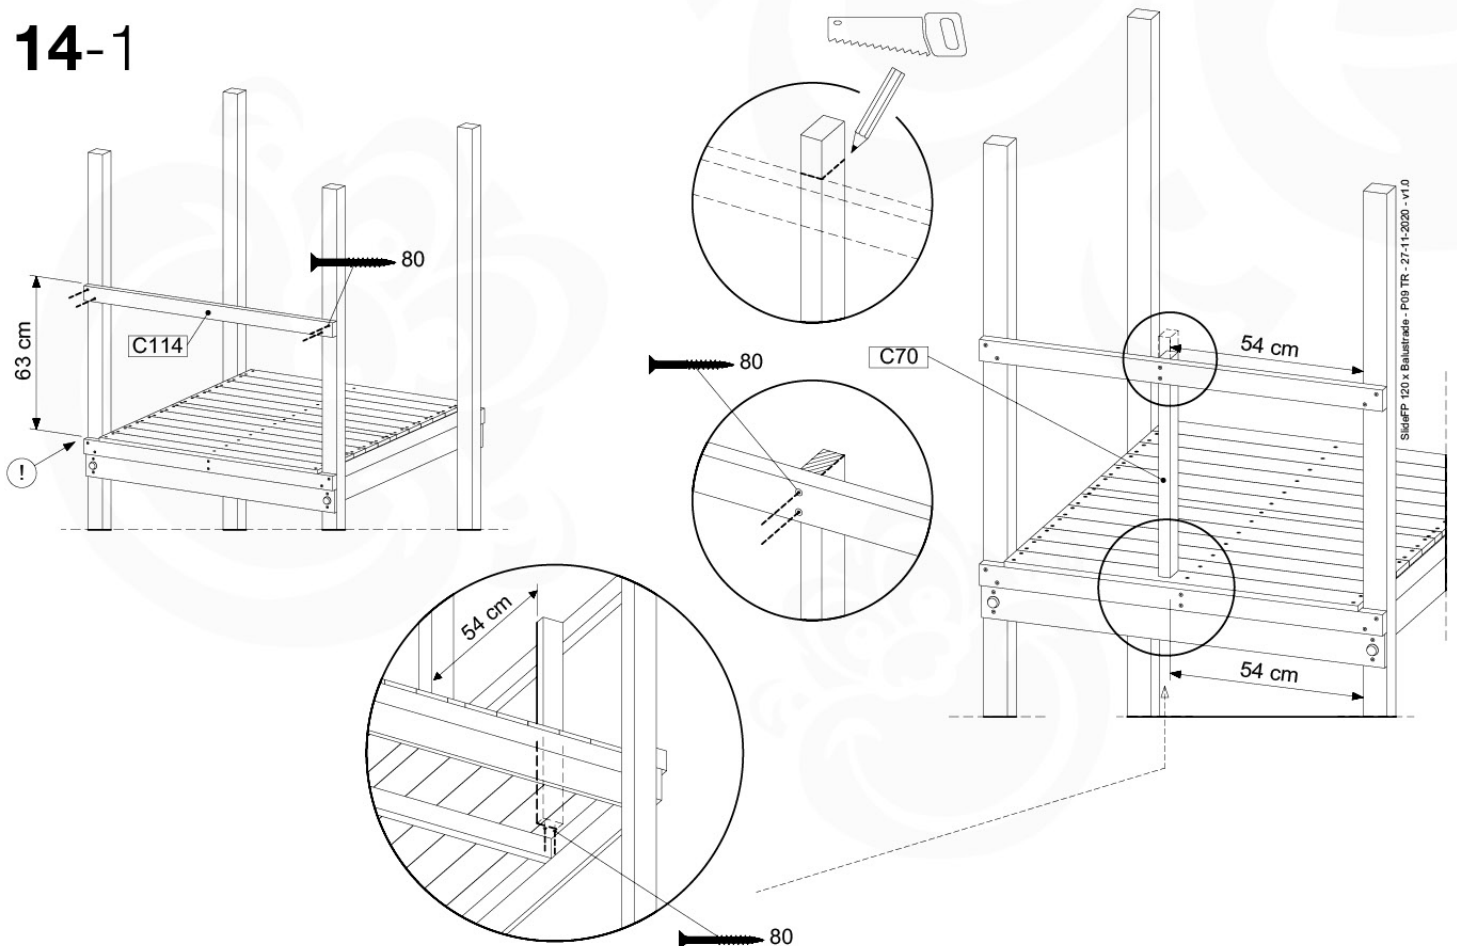

14 Slide Set

SL09

	PartNo	PartName	QTY.
Hardware Pack	000_101	Nail Pan Head	10
	002_220	Gap Point Screw T25 - 5x45	16
	002_223	Gap Point Screw T25 - 5x80	8
	002_308	Gap Point Screw T25 - 5x20	2
Other	120_102	Handgrip set (complete 2x)	1
	123_200	Bumperpad	1
	324_xxx 334_xxx	Wavy Star Slide XL 2200 mm / Wavy Star Slide XXL 2650 mm	1
Timber	C70	Beam 700 mm	1
	C114	Beam 1140 mm	1
	D65	Board 650 mm	3

14-1