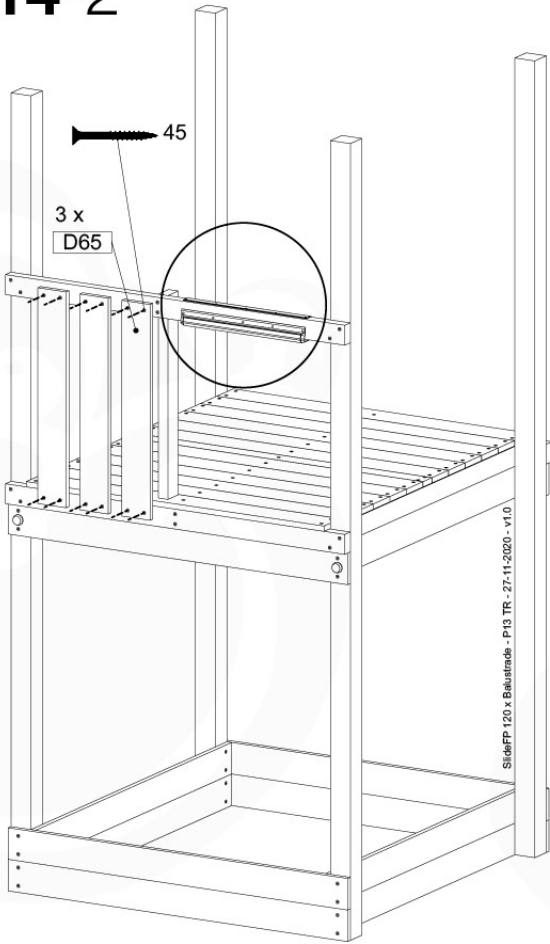

14-2

min. 26 mm
max. 65 mm

14-3