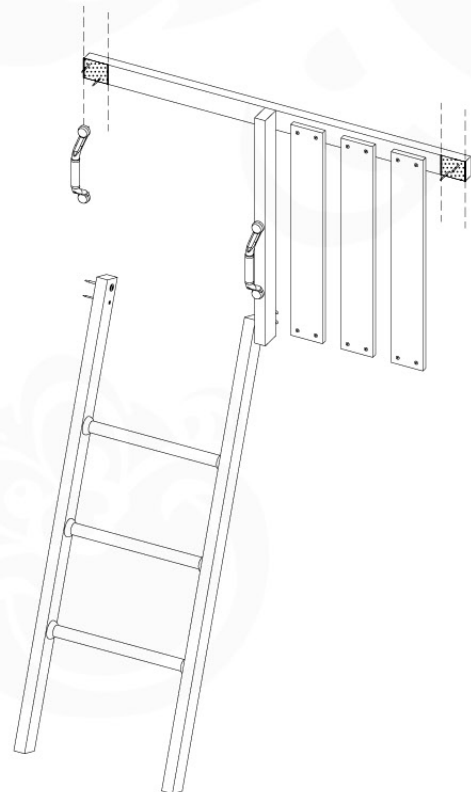

10 Ladder LA11

	PartNo	PartName	QTY.
Hardware Pack	001_411	Stealth Screw 8x60	2
	001_417	Stealth Screw 8x80	1
	002_220	Gap Point Screw T25 - 5x45	22
	002_223	Gap Point Screw T25 - 5x80	9
Other	005_03x	Ladder Rung Y/B/G/R	3
	022_835	Rung Cap	6
	120_102	Handgrip set (complete 2x)	1
Timber	C70	Beam 700 mm	1
	C114	Beam 1140 mm	1
	C130	Beam 1300 mm	2
	D65	Board 650 mm	3