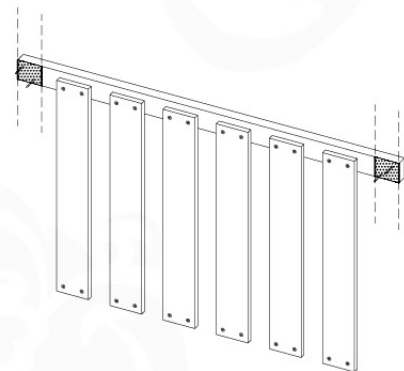

Foundation Plan - P06 - 27-11-2020 - v3

04 Base Tower

BT11

	PartNo	PartName	QTY.
Hardware Pack	001_406	Stealth Screw 8x45	10
	002_220	Gap Point Screw T25 - 5x45	118
	002_223	Gap Point Screw T25 - 5x80	20
Other	007_001	Ground-anchor	2
Hardware Pack	022_31x	bpc-base version 3	8
	022_84x	bpc cover	8
Timber	A240	Post 70x70 L2400	4
	C114	Beam 1140 mm	5
	D100	Board 1000 mm	11-14
	D114	Board 1140 mm	12

Base Tower NL - P06 - BT11 - 30-11-2020 - v3.0

04-1

04-2

04-3

04-4

05 Balustrade (1x)

BL03

	PartNo	PartName	QTY.
Hardware Pack	002_220	Gap Point Screw T25 - 5x45	24
	002_223	Gap Point Screw T25 - 5x80	4
Timber	C114	Beam 1140 mm	1
	D65	Board 650 mm	6