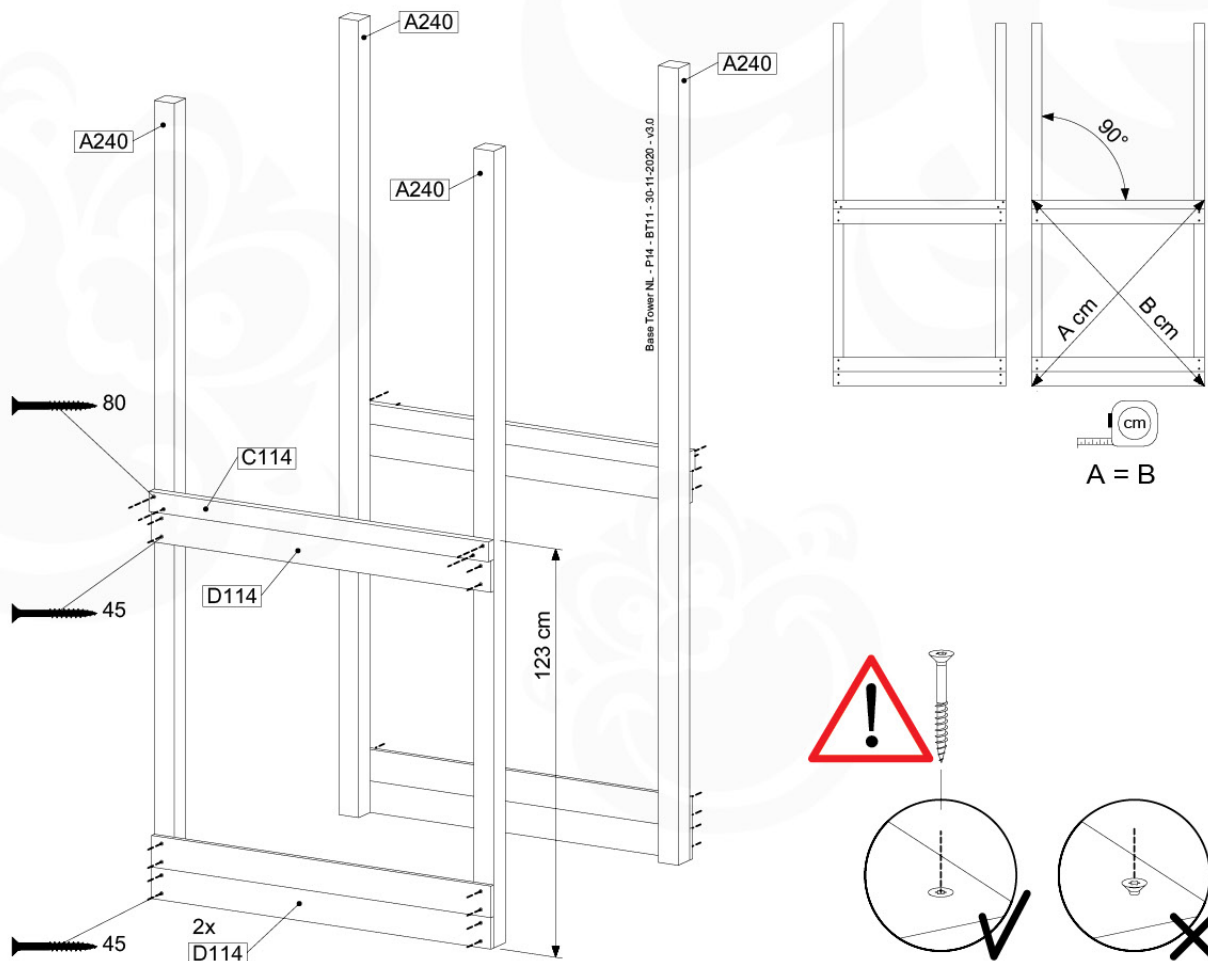

04 Base Tower

BT11

	PartNo	PartName	QTY.
Hardware Pack	001_406	Stealth Screw 8x45	10
	002_220	Gap Point Screw T25 - 5x45	118
	002_223	Gap Point Screw T25 - 5x80	20
Other	007_001	Ground-anchor	2
Hardware Pack	022_31x	bpc-base version 3	8
	022_84x	bpc cover	8
Timber	A240	Post 70x70 L2400	4
	C114	Beam 1140 mm	5
	D100	Board 1000 mm	11-14
	D114	Board 1140 mm	12

Base Tower NL - P06 - BT11 - 30-11-2020 - v3.0

04-1