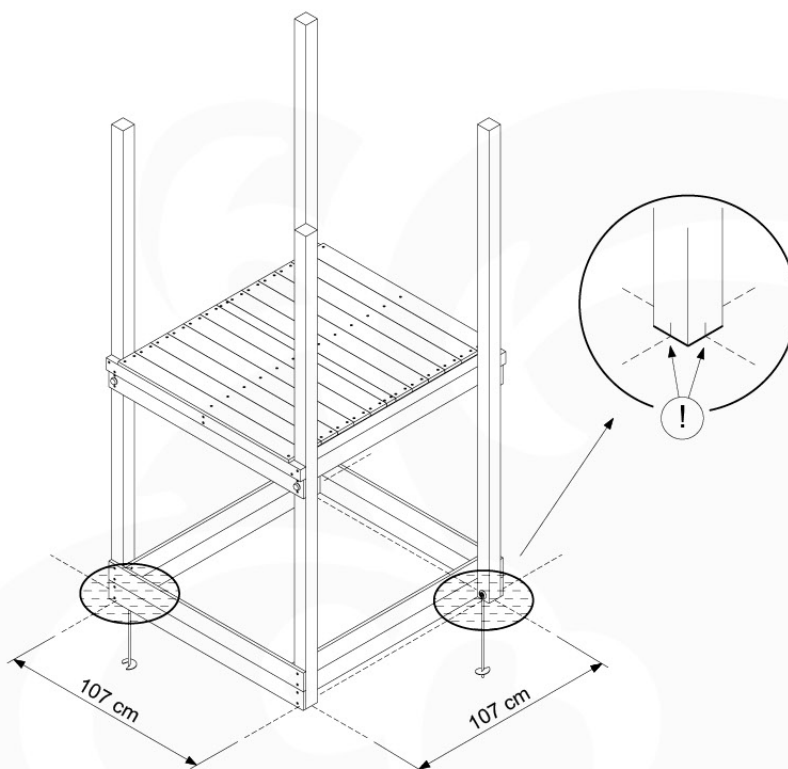

Foundation Plan - P07 - 27-11-2020 - v3