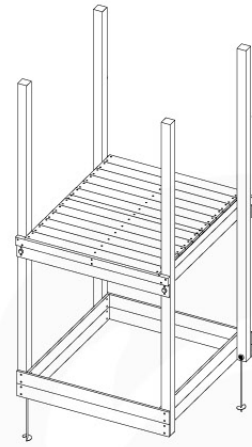

Ladder 120x Bakstrade - P02 UL - 30-11-2020 - v1.0

10-1

10-2

10-3

10-4

10-5

11 Swing Frame / Climb Frame

12

+

12

1-Swing frame / 2-Swing frame
457_101
457_102

+

12

1-Climb frame / 2-Climb frame
457_105
457_106

12 Ground Anchors

GA05

Parts:
Hardware Package Tower →

Ground Anchors 120 - P02 - 27-11-2020 - v1

12-1

12-2

40 L / 80 kg

Grand Anchors 120 - P04 - 27-11-2020 - v1

24h

13 Add-on