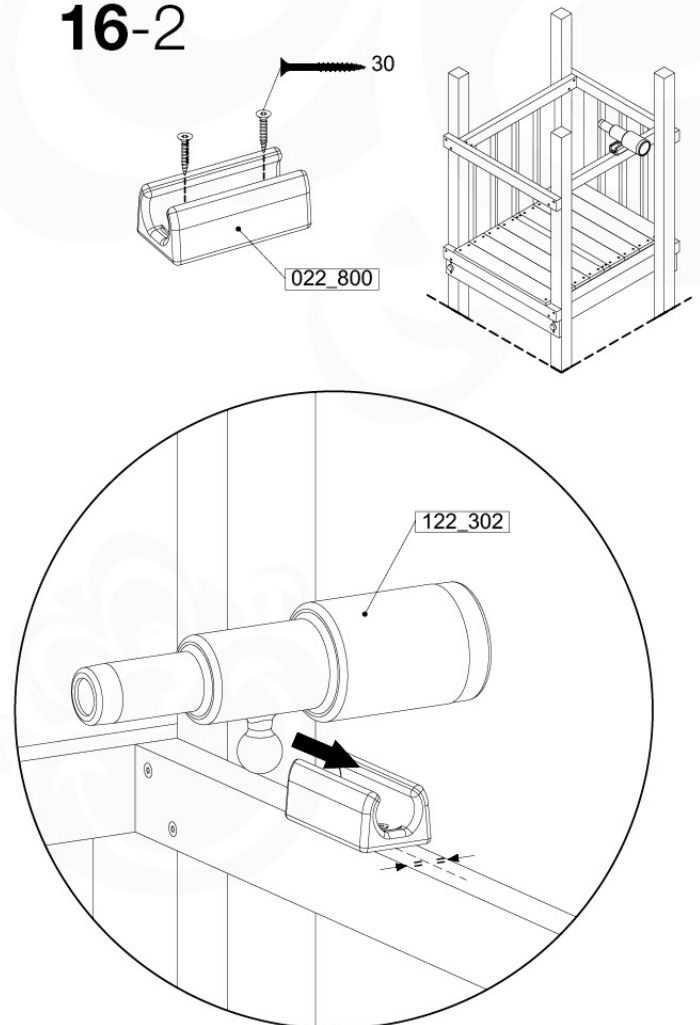

16-2

Accessory ref. - P03 - 18-11-2020 - v3