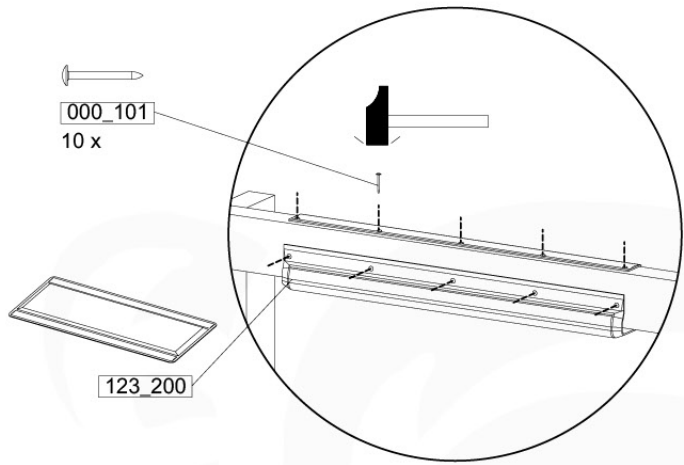

14-2

min. 26 mm
max. 65 mm

14-3