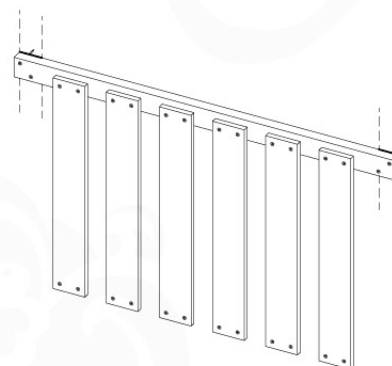

PartNo	PartName	QTY.
Hardware Pack	002_220	Gap Point Screw T25 - 5x45	24
	002_223	Gap Point Screw T25 - 5x80	4
Timber	C114	Beam 1140 mm	1
	D65	Board 650 mm	6

Balustrade 120 - P03 T - 30-11-2020 - v1.0