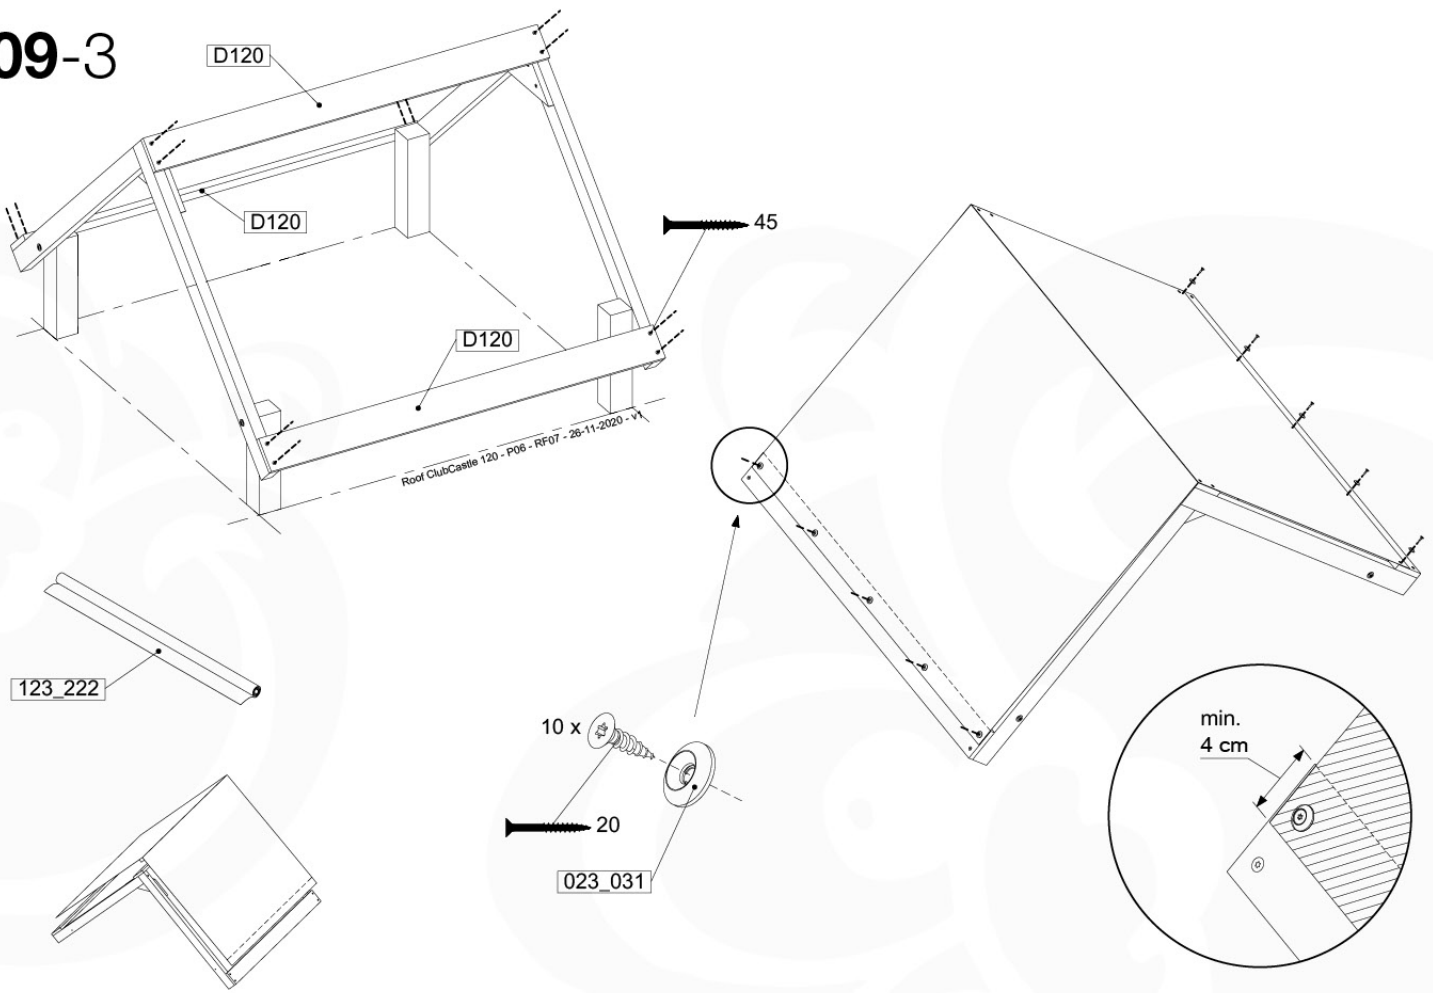

09-3

10 Ladder LA11

	PartNo	PartName	QTY.
Hardware Pack	001_411	Stealth Screw 8x60	2
	001_417	Stealth Screw 8x80	1
	002_220	Gap Point Screw T25 - 5x45	22
	002_223	Gap Point Screw T25 - 5x80	9
Other	005_03x	Ladder Rung Y/B/G/R	3
	022_835	Rung Cap	6
	120_102	Handgrip set (complete 2x)	1
Timber	C70	Beam 700 mm	1
	C114	Beam 1140 mm	1
	C130	Beam 1300 mm	2
	D65	Board 650 mm	3