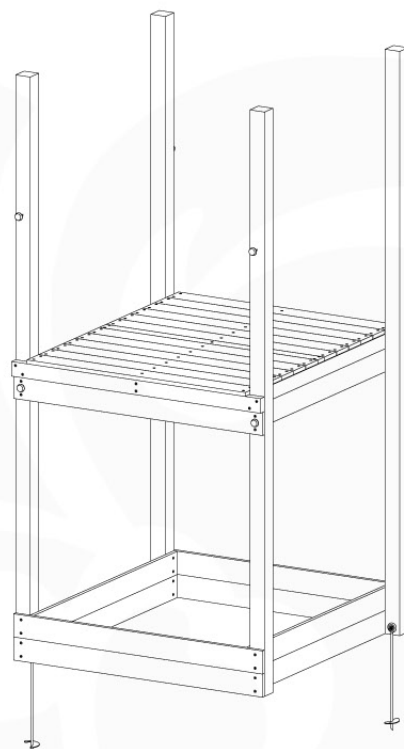

Foundation Plan - P06 - 27-11-2020 - v3

04 Base Tower

BT11

	PartNo	PartName	QTY.
Hardware Pack	001_406	Stealth Screw 8x45	10
	002_220	Gap Point Screw T25 - 5x45	118
	002_223	Gap Point Screw T25 - 5x80	20
Other	007_001	Ground-anchor	2
Hardware Pack	022_31x	bpc-base version 3	8
	022_84x	bpc cover	8
Timber	A240	Post 70x70 L2400	4
	C114	Beam 1140 mm	5
	D100	Board 1000 mm	11-14
	D114	Board 1140 mm	12

Base Tower NL - P06 - BT11 - 30-11-2020 - v3.0

04-1

04-2

04-3

04-4

05 Balustrade (1x)

BL03

	PartNo	PartName	QTY.
Hardware Pack	002_220	Gap Point Screw T25 - 5x45	24
	002_223	Gap Point Screw T25 - 5x80	4
Timber	C114	Beam 1140 mm	1
	D65	Board 650 mm	6

Balustrade 120 - P02 U - 30-11-2020 - v1.0

05-1

06 Balustrade (1x)

BL04

	PartNo	PartName	QTY.
Hardware Pack	002_220	Gap Point Screw T25 - 5x45	24
	002_223	Gap Point Screw T25 - 5x80	4
Timber	C114	Beam 1140 mm	1
	D65	Board 650 mm	6