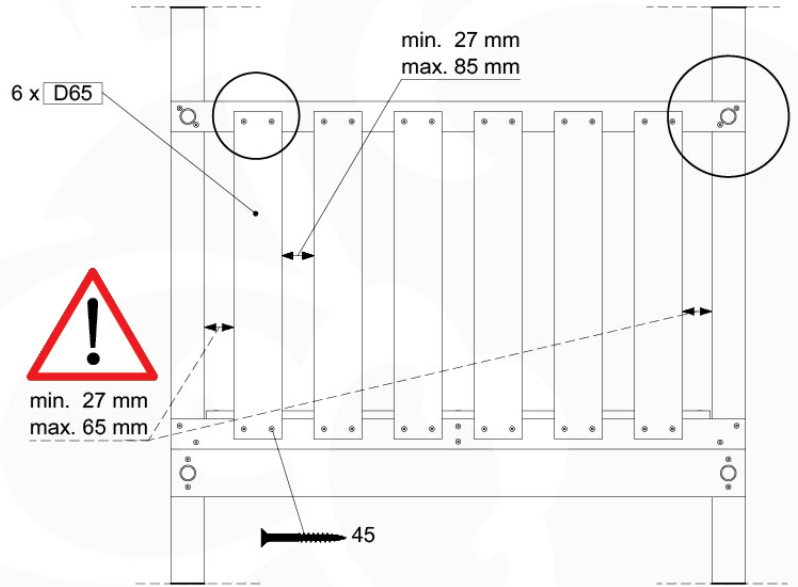

06-1

07 Roof

Club

08

Castle

09