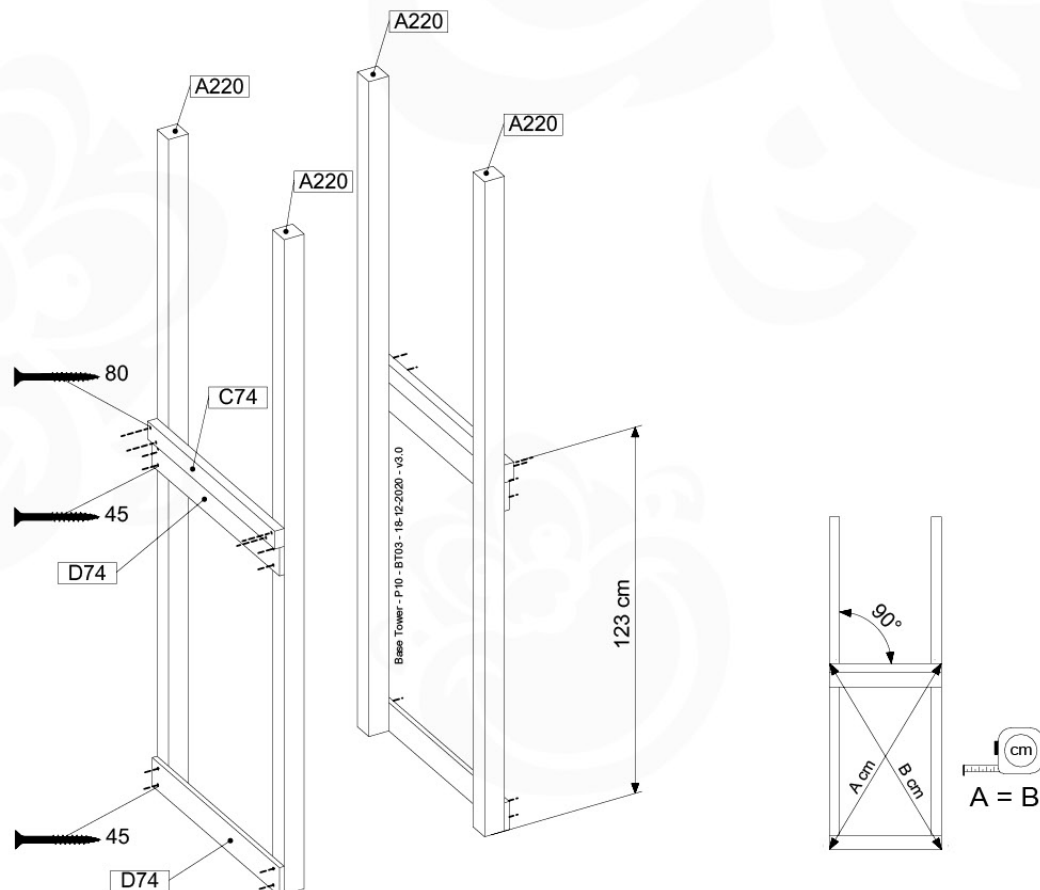

06 Playground Foundation

FD01

06-1

Foundation Plan - FIG. 2/11-2020 - 18

18 | Foundation Plan 2/11

07 Base Tower

BT03

(194_100)

	PartNo	PartName	QTY.
Hardware Pack 100_600	001_406	Stealth Screw 8x45	6
	002_220	Gap Point Screw T25 - 5x45	72
	002_223	Gap Point Screw T25 - 5x80	16
Other	007_001	Ground-anchor	2
Hardware Pack 100_600	022_31x	bpc-base version 3	4
	022_84x	bpc cover	4
Wood	A220	Post 70x70 L2200	4
	C74	Beam 740 mm	4
	D60	Board 600 mm	10
	D74	Board 740 mm	8

Base Tower - P04 - BT03 - 18-12-2020 - v3.0

07-1

07-2

07-3

08 Balustrade (2x)

BL01

(194_101)

	PartNo	PartName	QTY.
Hardware Pack 100_601	002_220	Gap Point Screw T25 - 5x45	16
	002_223	Gap Point Screw T25 - 5x80	4
Wood	C74	Beam 740 mm	1
	D65	Board 650 mm	4