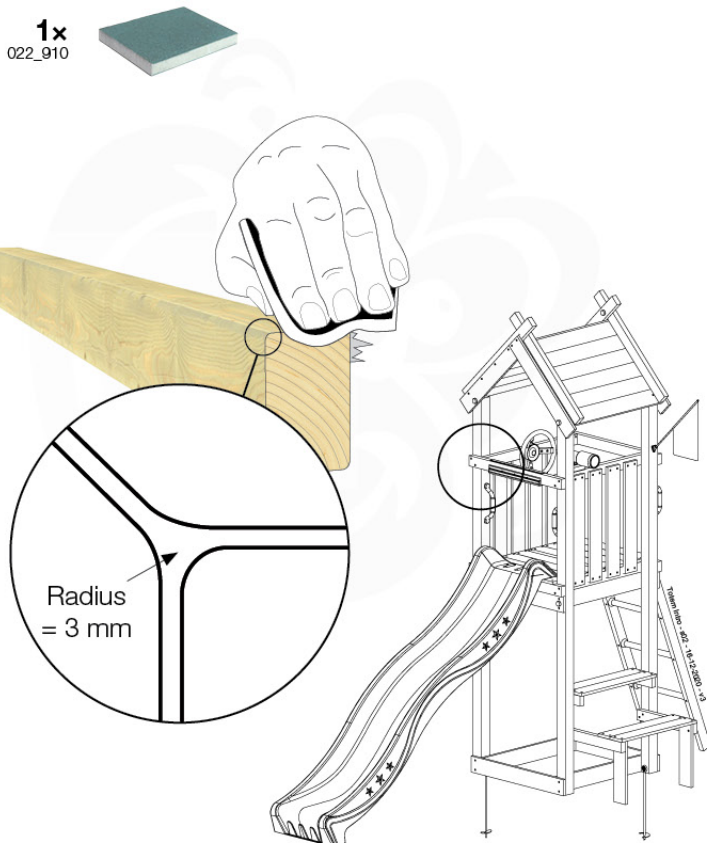

Fireman's Pole AL - P03 T - 12-11-2020 - v3.0

16-1

Fireman's Pole (201_275)
040_335 Part 2

17 Accessories

AC01

(194_119)

	PartNo	PartName	QTY.
Hardware Pack 100_617	001_406	Stealth Screw 8x45	1
	002_041	Dome head screw 4.5 x 20 mm	3
	002_042	Dome head screw 3.5 x 13mm	4
	002_219	Gap Point Screw T25 - 5x30	2
Other	022_300	Steering Wheel	1
	022_800	Rail P/T 105	1
	022_910	Sandpad	1
	103_901	Logo ID Plate	1
	104_107	Tool Set Climbing Units	1
	120_024	Tower Flag	1
	122_302	Telescope	1

Accessory set - P02 - 29-9-2021 - 14

17-1

17-2

Accessory set - P03 - 29-9-2021 - 14

17-3

17-4

Accessories set - P04 - 29.9.2021 - v4

17-5

18

Part 2

Assembly

Instructions

Swing Module

1-Swing Module 200

857_101 / 857_103

2-Swing Module 200