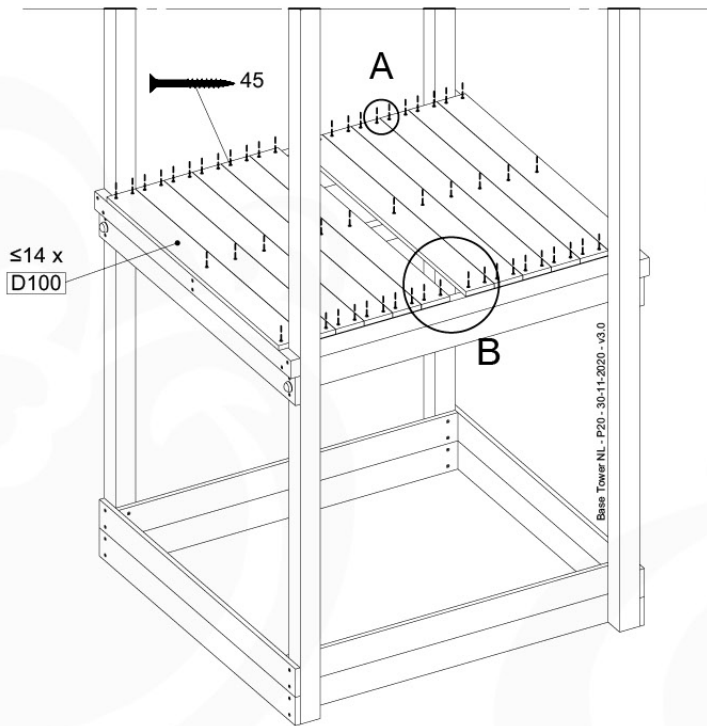

04-4

05 Balustrade (2x)

BL04