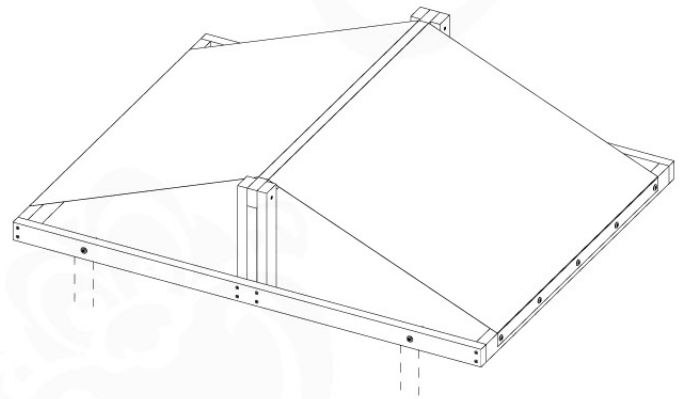

PartNo	PartName	QTY.
Hardware Pack	001_417	Stealth Screw 8x80	4
	002_223	Gap Point Screw T25 - 5x80	22
	002_308	Gap Point Screw T25 - 5x20	10
	023_031	Finishing Washer GPS 5.0	10
Other	123_222	Sheet Canvas Navigator line 1200x1850	1
Timber	C37	Beam 370 mm	4
	C114	Beam 1140 mm	3
	C154	Beam 1540 mm	2

Roof Hut 120 - P02 - 25-11-2020 - v1.0