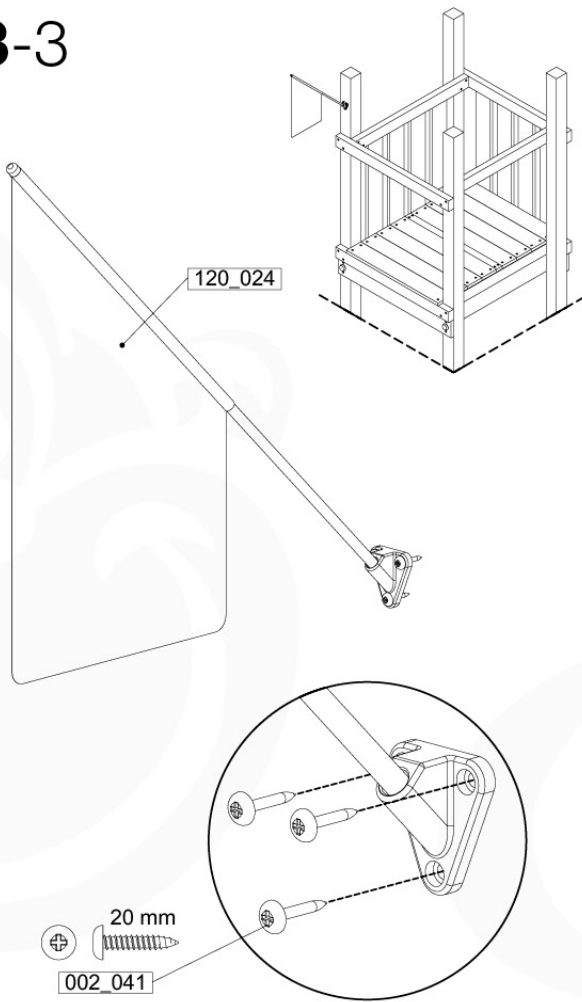

13-3

13-4

Accessory set - P04 - 18-11-2020 - v3

13-5

14