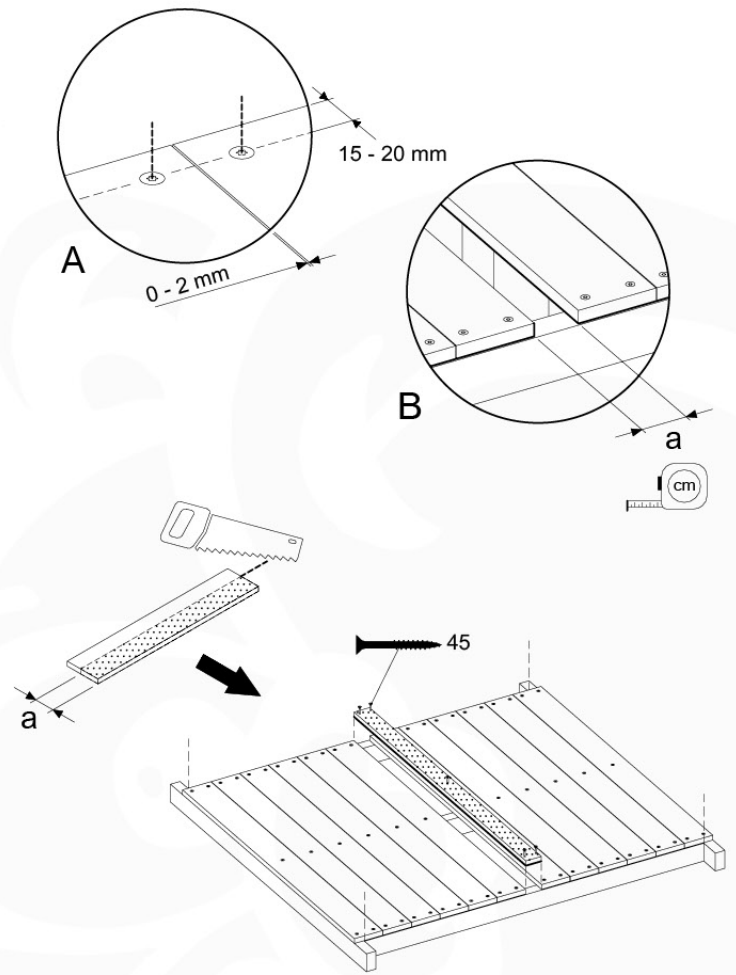

04-4

05 Balustrade (2x)

BL04