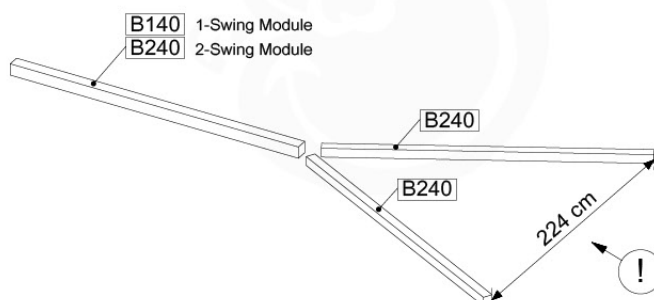

06

	PartNo	PartName	QTY.
Hardware Pack	001_406	Stealth Screw 8x45	4
	001_417	Stealth Screw 8x80	3
	001_422	Stealth Screw 8x137	3
	002_220	Gap Point Screw T25 - 5x45	12
	002_223	Gap Point Screw T25 - 5x80	6
Other	005_528	Swing Beam Bracket 7x7	1
	005_529	Swing Beam Bracket 9x9	1
	007_001	Ground-anchor	2
Hardware Pack	022_31x	bpc-base version 3	2
	022_84x	bpc cover	2
	023_031	Finishing Washer GPS 5.0	2
Other	101_003	Swing hook with Carabiner	4

Swing - P102 - 9-12-2020 - v3.0

06-1

Swing - P05ALL - 9-12-2020 - v3.0