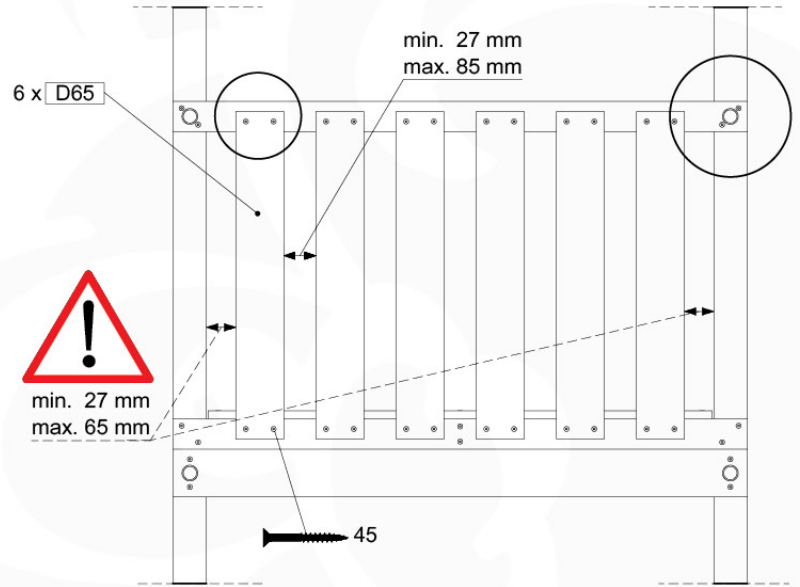

05-1

06 Roof Hut

RF12