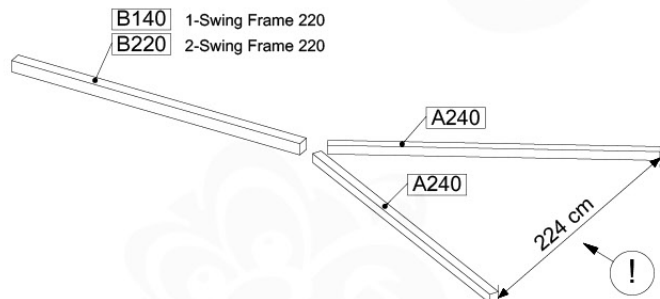

06

	PartNo	PartName	QTY.
Hardware Pack	001_406	Stealth Screw 8x45	4
	001_417	Stealth Screw 8x80	3
	001_422	Stealth Screw 8x137	3
	002_220	Gap Point Screw T25 - 5x45	12
	002_223	Gap Point Screw T25 - 5x80	6
Other	005_528	Swing Beam Bracket 7x7	1
	005_529	Swing Beam Bracket 9x9	1
	007_001	Ground-anchor	2
Hardware Pack	022_31x	bpc-base version 3	2
	022_84x	bpc cover	2
	023_031	Finishing Washer GPS 5.0	2
Other	101_003	Swing hook with Carabiner	4

Swing - P102 - 9-12-2020 - v3.0

06-1

Swing - P05ALL - 9-12-2020 - v3.0