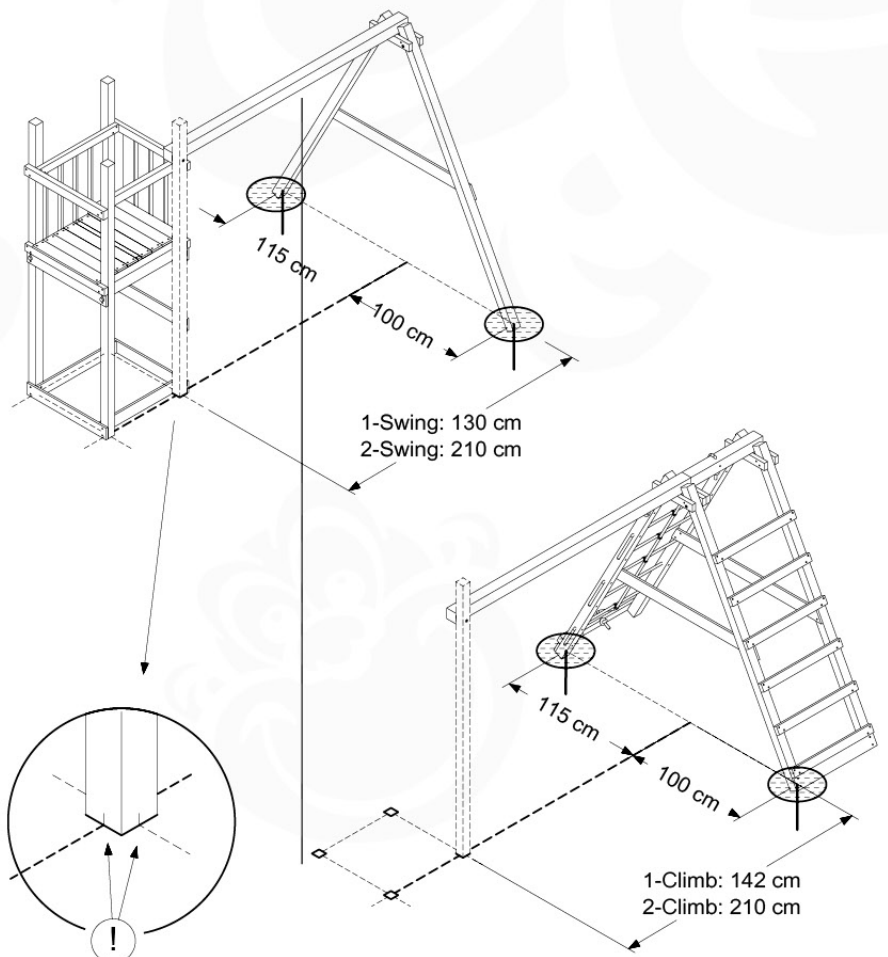

# 04 Base Tower

BT11

	PartNo	PartName	QTY.
Hardware Pack	001_406	Stealth Screw 8x45	10
	002_220	Gap Point Screw T25 - 5x45	118
	002_223	Gap Point Screw T25 - 5x80	20
Other	007_001	Ground-anchor	2
Hardware Pack	022_31x	bpc-base version 3	8
	022_84x	bpc cover	8
Timber	A240	Post 70x70 L2400	4
	C114	Beam 1140 mm	5
	D100	Board 1000 mm	11-14
	D114	Board 1140 mm	12